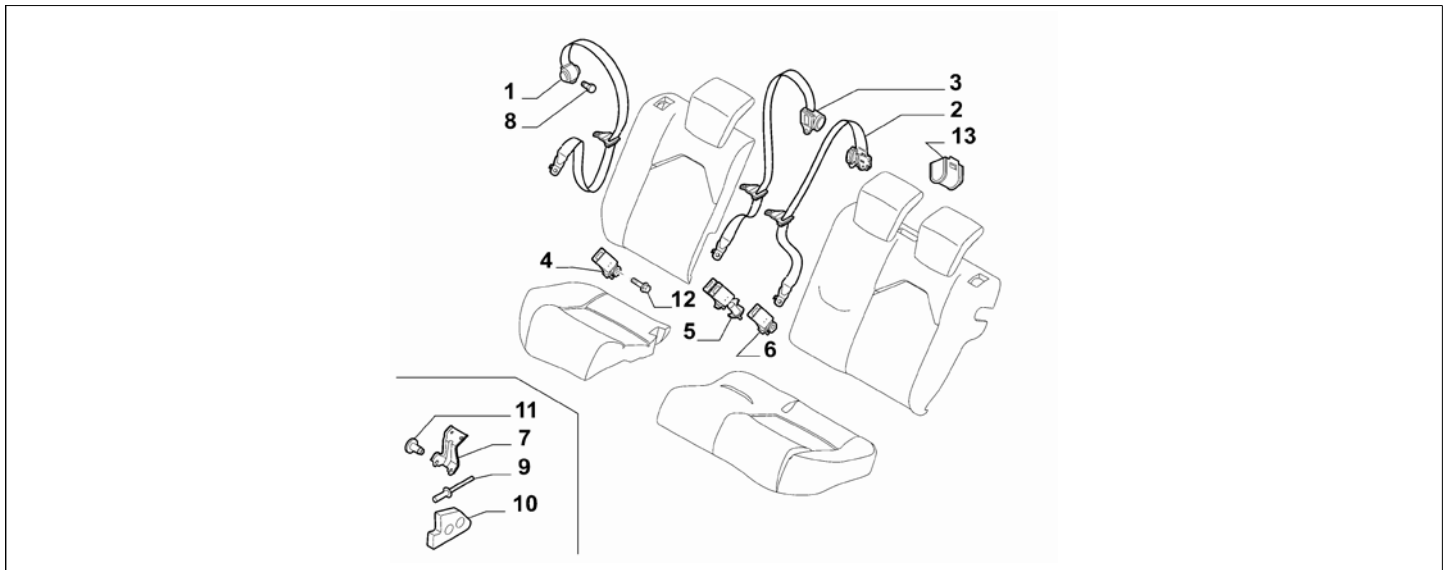

Catalogue	MITO 2011-2013	
Category	22.9 SEAT BELTS	
Var.	02	
Rev.	00	

Part Num.	Description	Compatibility	Modif.	Qty	Notes	Col.	Reman.
1	156080880 SAFETY BELT, RIGHT			1			
2	156080881 SAFETY BELT, LEFT			1			
3	71751470 SAFETY BELT, CENTRALE	60K		1			
4	156084659 BELT COUPLING PART, RIGHT			1			
5	156084657 BELT COUPLING PART, CENTRALE	60K		1			
6	156084658 BELT COUPLING PART, LEFT			1			
7	55703159 BRACKET	160K	C16929	1			
8	46455728 SCREW			2			
9	51781491 RIVET			4			
10	51781459 BRACKET, RIGHT			1			
10	51781460 BRACKET, LEFT			1			
11	51763890 SCREW	160K		1			
12	51755327 SCREW			2			
13	51775842 BOOT			2			

Legend	
60K	5TH SEAT+SPLIT SEAT KIT
16929	Bracket eliminated [DAT 08/03/2012]