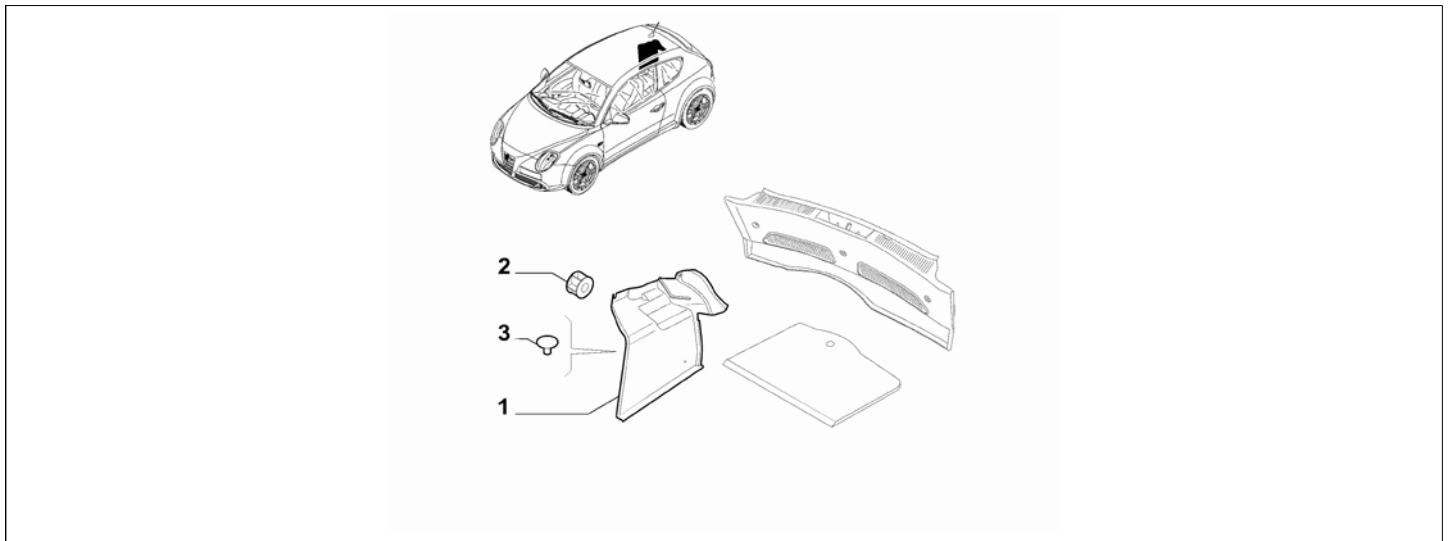

Catalogue	MITO 2011-2013	
Category	22.8 BOOT INTERIOR TRIMMING	
Var.	01	
Rev.	00	

Part Num.	Description	Compatibility	Modif.	Qty	Notes	Col.	Reman.
1	156083189 COVERING, RIGHT	!912		1			
1	156083190 COVERING, RIGHT	912		1			
1	156083193 COVERING, LEFT	!002		1			
1	156083194 COVERING, LEFT	002		1			
2	51789849 PAD			2			
3	735266957 BUTTON			2			