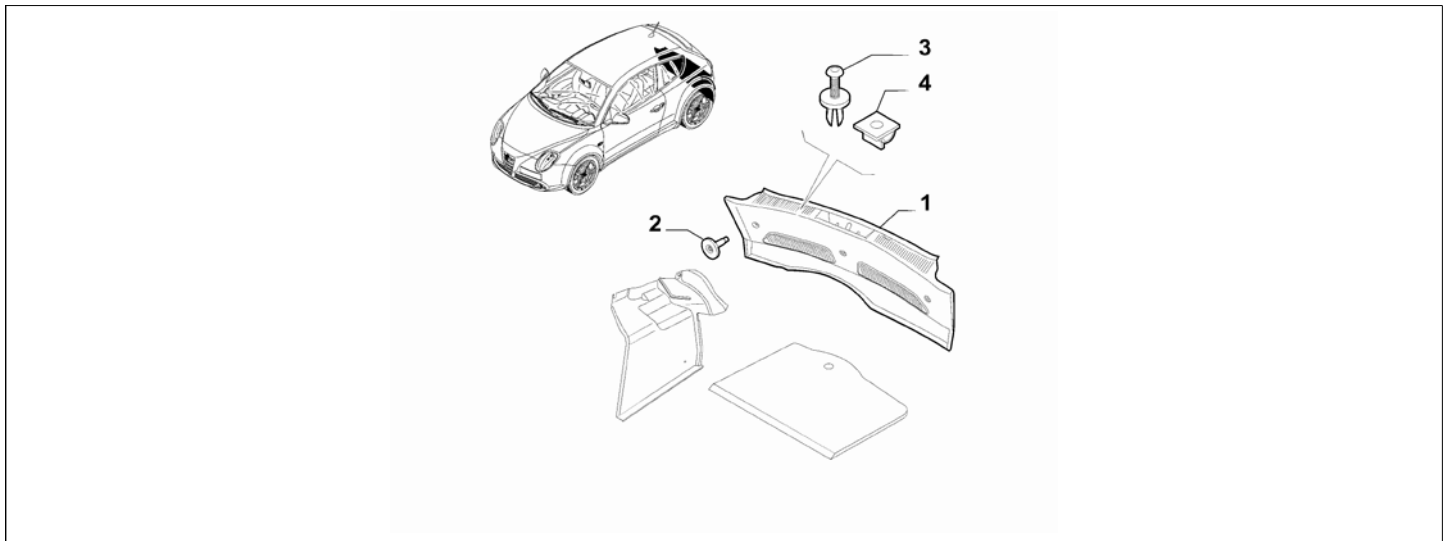

Catalogue	MITO 2011-2013	
Category	22.8 BOOT INTERIOR TRIMMING	
Var.	01	
Rev.	00	

Part Num.	Description	Compatibility	Modif.	Qty	Notes	Col.	Reman.
1	156083141 COVERING			1			
2	51810312 SCREW			1			
3	82421028 BUTTON			3			
4	4334196 PLUG			2