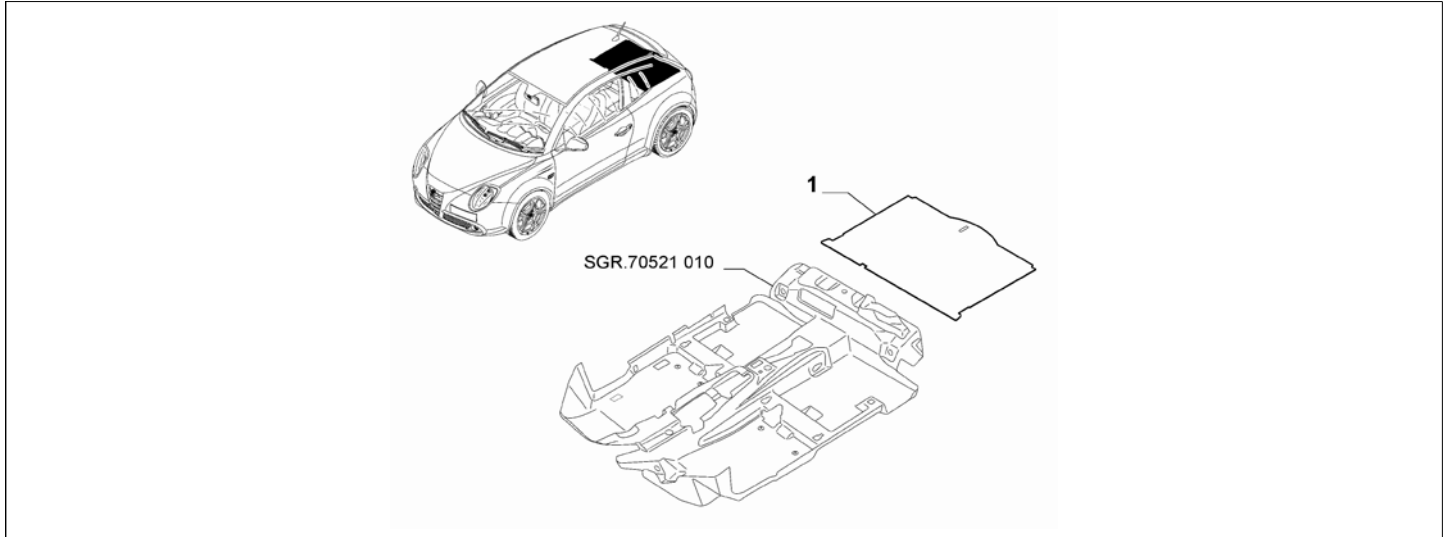

Catalogue	MITO 2011-2013	
Category	22.8 BOOT INTERIOR TRIMMING	
Var.	01	
Rev.	00	

Part Num.	Description	Compatibility	Modif.	Qty	Notes	Col.	Reman.
1	156083195 MAT	!LPG+!718+!803		1			
1	156087430 MAT	718+!803		1			
1	156087430 MAT	803		1			
1	156093747 MAT	LPG		1			

Legend	
LPG	LPG POWER SUPPLY (ITALY STANDARD)
718	HI-FI AUDIO SYSTEM
803	SPARE WHEEL