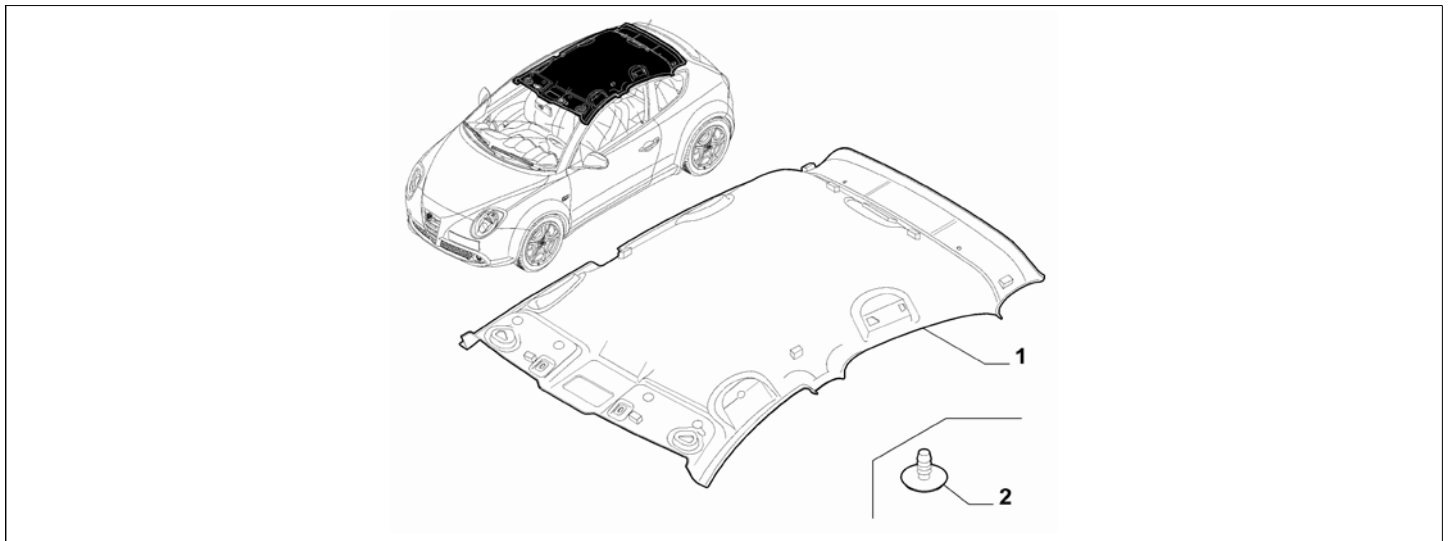

Catalogue	MITO 2011-2013	
Category	22.5 INTERIOR TRIM	
Var.	02	!400
Rev.	00	

Part Num.	Description	Compatibility	Modif.	Qty	Notes	Col.	Reman.
1	156101786	COVERING		1			
1	156101788	COVERING		1			
1	156101789	COVERING		1			
1	156101791	COVERING		1			
1	156101792	COVERING		1			
1	156101794	COVERING		1			
2	156087271	BUTTON		2	BEIGE COLOUR		
2	156092055	BUTTON		2	BLACK COLOUR		

Legend	
213	ALARM SYSTEM
400	LONG OPENABLE ELECTRIC SUNROOF
55Y	CONVERGENCE C3
5J3	INTERIOR KIT
LL0	TRIM LEVEL:PROGRESSION
LL2	TRIM LEVEL:DISTINCTIVE
LL4	TRIM LEVEL:ESSENTIAL
LL5	TRIM LEVEL:SBK