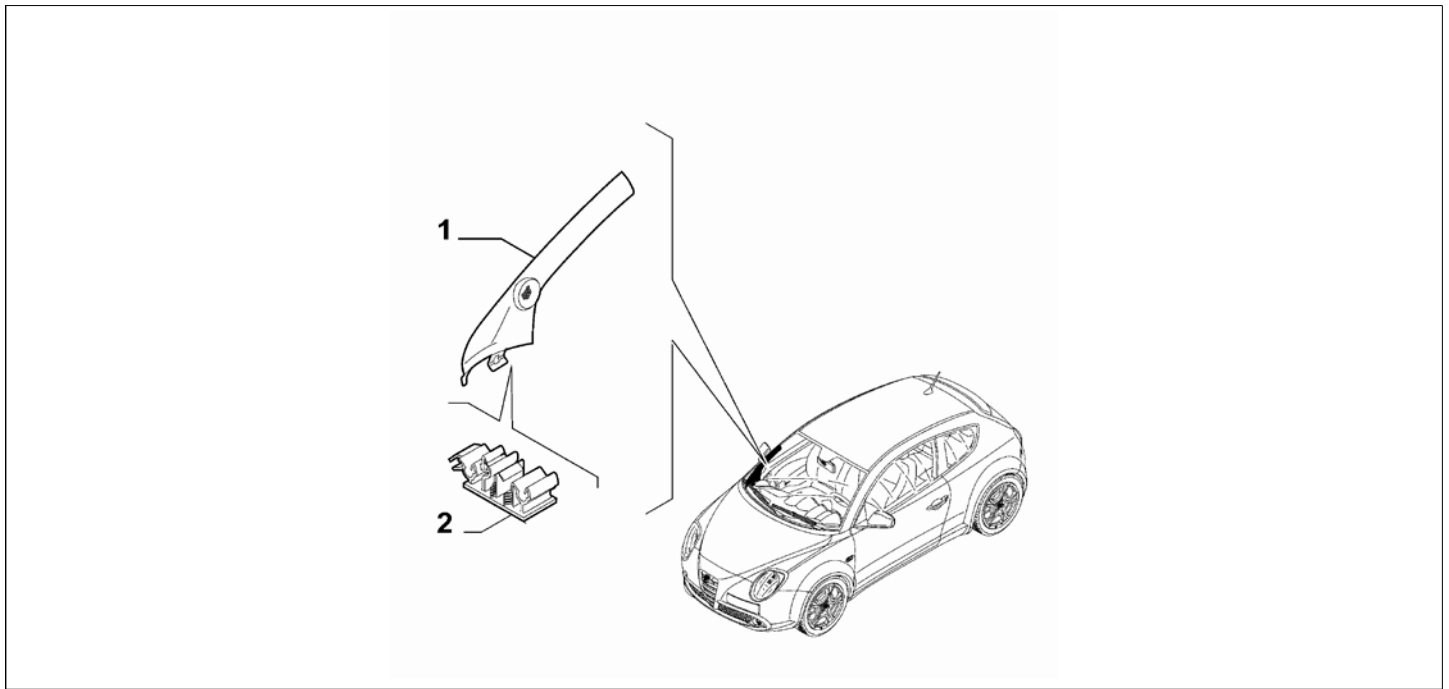

Catalogue	MITO 2011-2013	
Category	22.5 INTERIOR TRIM	
Var.	01	
Rev.	00	

Part Num.	Description	Compatibility	Modif.	Qty	Notes	Col.	Reman.
1	156083271 COVERING, RIGHT	!5J3	C16203	1			
1	156099531 COVERING, RIGHT	!5J3	D16203	1			
1	156092025 COVERING, RIGHT	5J3	C16203	1			
1	156099532 COVERING, RIGHT	5J3	D16203	1			
1	156083272 COVERING, LEFT	!5J3	C16203	1			
1	156099529 COVERING, LEFT	!5J3	D16203	1			
1	156092024 COVERING, LEFT	5J3	C16203	1			
1	156099530 COVERING, LEFT	5J3	D16203	1			
2	51805173 CLIP			4			

Legend	
5J3	INTERIOR KIT
16203	New pillar covers [DAT 08/09/2011]