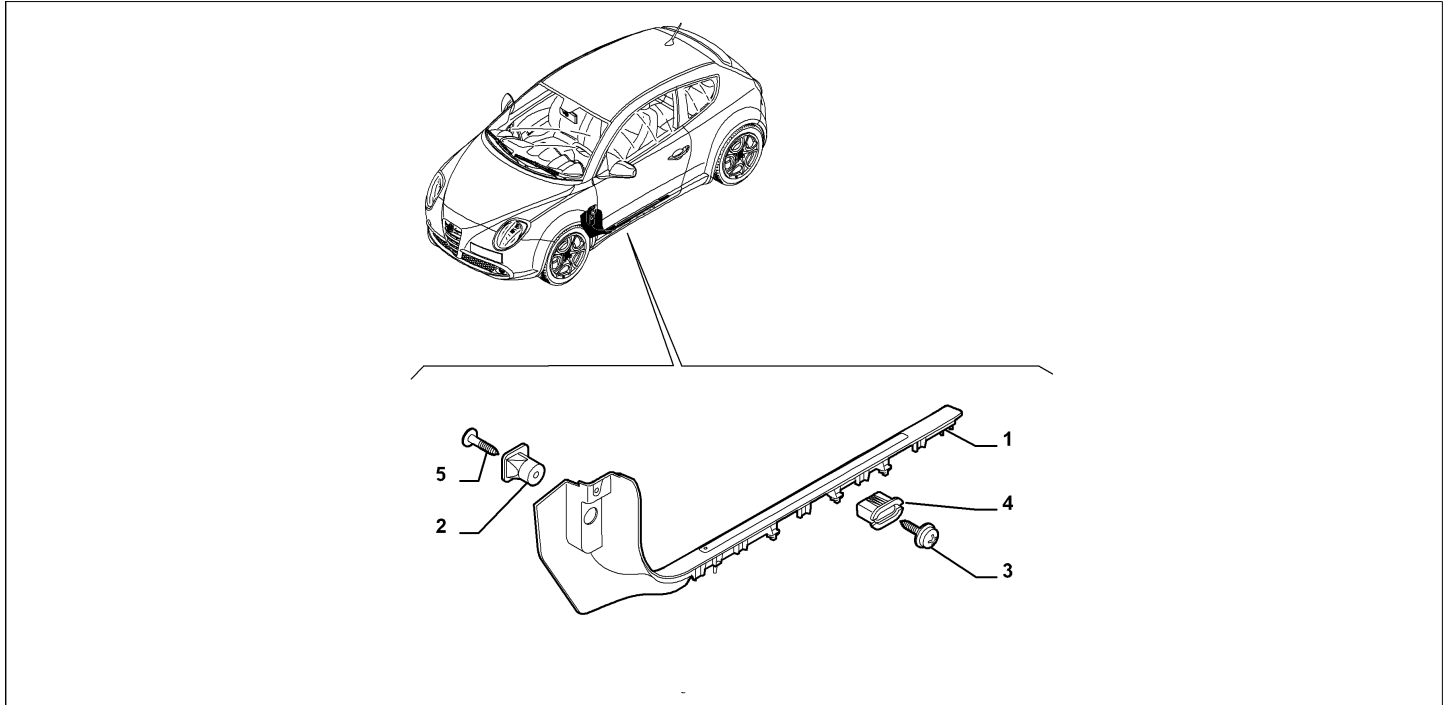

Catalogue	MITO 2011-2013	
Category	22.5 INTERIOR TRIM	
Var.	01	
Rev.	00	

Part Num.	Description	Compatibility	Modif.	Qty	Notes	Col.	Reman.
1	156083075	DOORSILL MOULDING, LEFT		1			
1	156083076	DOORSILL MOULDING, LEFT		1			
1	156093668	DOORSILL MOULDING, LEFT		1			
1	156094161	DOORSILL MOULDING, LEFT		1			
1	156101698	DOORSILL MOULDING, LEFT		1			
1	156083073	DOORSILL MOULDING		1			
1	156083074	DOORSILL MOULDING, RIGHT		1			
1	156093669	DOORSILL MOULDING, RIGHT		1			
1	156094162	DOORSILL MOULDING, RIGHT		1			
1	156101699	DOORSILL MOULDING, RIGHT		1			
2	51777226	PAD		2			
3	16083707	SCREW		2			
4	7754387	PAD		2			
5	15691007	SCREW		2			

Legend	
018	KICK PLATE
4GN	PLUS KIT
4KX	SPORTIVE KIT 4
988	SPECIAL SERIES
LL0	TRIM LEVEL:PROGRESSION
LL2	TRIM LEVEL:DISTINCTIVE
LL4	TRIM LEVEL:ESSENTIAL
LL5	TRIM LEVEL:SBK