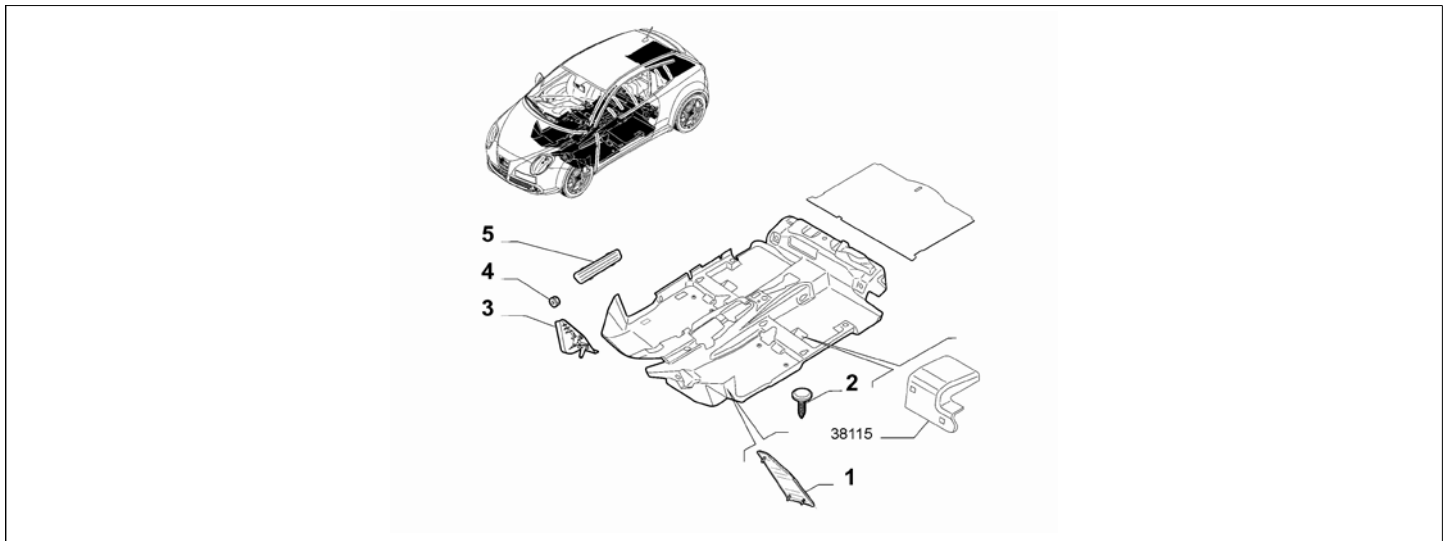

Catalogue	MITO 2011-2013	
Category	22.3 PASSENGER SIDE MAT	
Var.	01	
Rev.	00	

Part Num.	Description	Compatibility	Modif.	Qty	Notes	Col.	Reman.
1	156089349 FOOTBOARD, FRONT LEFT	RHD+ITCT+718		1			
1	156089349 FOOTBOARD, FRONT LEFT	RHD+TCT		1			
2	14568987 BUTTON			2			
3	735419230 FOOTBOARD, ANTERIORE DESTRO	LHD+ITCT+718		1			
3	735419230 FOOTBOARD, ANTERIORE DESTRO	LHD+TCT		1			
4	14084711 NUT, M6			3			
5	735411141 ORNAMENT, RIGHT	LHD+ITCT+718		1			
5	735411141 ORNAMENT, RIGHT	LHD+TCT		1			
5	735411143 ORNAMENT, LEFT	RHD+ITCT+718		1			
5	735411143 ORNAMENT, LEFT	RHD+TCT		1			

Legend	
TCT	SPECIFIC GEARBOX
718	HI-FI AUDIO SYSTEM
RHD	STEERING:RIGHT
LHD	STEERING:LEFT