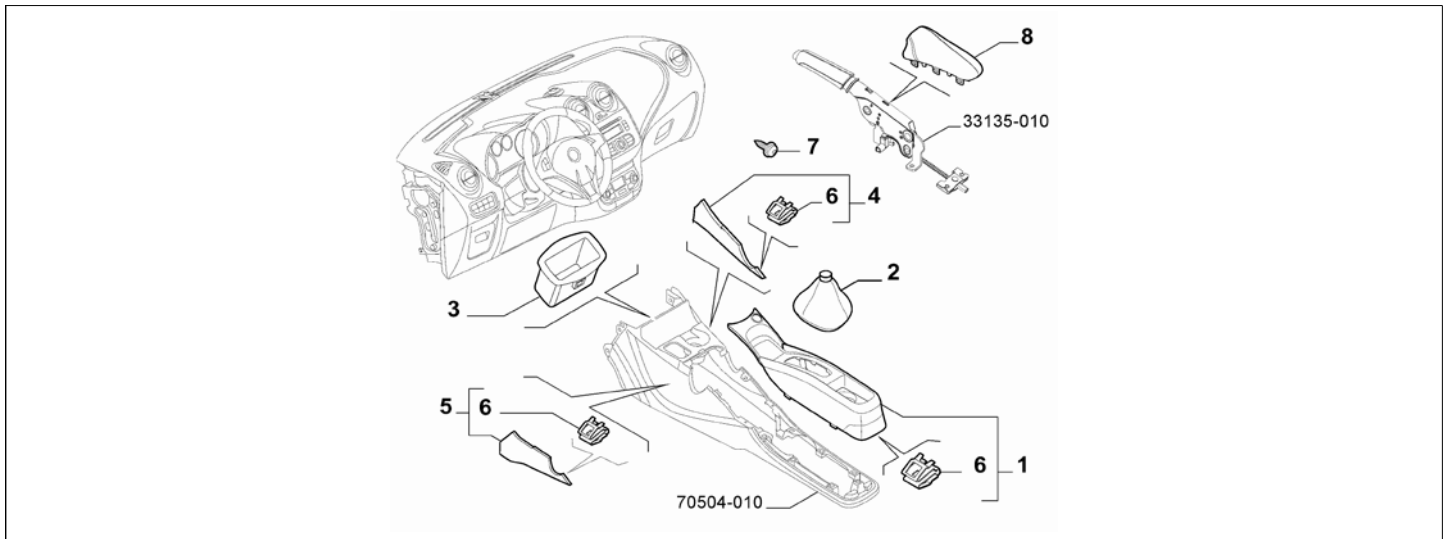

Catalogue	MITO 2011-2013	
Category	22.2 DASHBOARD (CONSOLE)	
Var.	01	
Rev.	00	

Part Num.	Description	Compatibility	Modif.	Qty	Notes	Col.	Reman.
1	156083530	ORNAMENT	!132+1452+14J3+14ZS+15CM+155Y+165W		1		
1	156083532	ORNAMENT	!132+452+14J3+14ZS+15CM+155Y+165W		1		
1	156083533	ORNAMENT	132+14J3+14ZS+15CM+155Y+165W		1		
1	156097074	ORNAMENT	!132+1452+4J3+14ZS+15CM+155Y+165W		1		
1	156097074	ORNAMENT	!132+1452+4ZS+15CM+155Y+165W		1		
1	156097076	ORNAMENT	!132+452+4J3+14ZS+15CM+155Y+165W		1		
1	156097076	ORNAMENT	!132+452+4ZS+15CM+155Y+165W		1		
1	156097077	ORNAMENT	132+4J3+14ZS+15CM+155Y+165W		1		
1	156097077	ORNAMENT	132+4ZS+15CM+155Y+165W		1		
1	156097074	ORNAMENT	!132+1452+14J3+14ZS+15CM+155Y+65W		1		
1	156097076	ORNAMENT	!132+452+14J3+14ZS+15CM+155Y+65W		1		
1	156097077	ORNAMENT	132+14J3+14ZS+15CM+155Y+65W		1		
1	156097074	ORNAMENT	!132+1452+14ZS+5CM+155Y+165W		1		
1	156097076	ORNAMENT	!132+452+14ZS+5CM+155Y+165W		1		
1	156097077	ORNAMENT	132+14ZS+5CM+155Y+165W		1		
2	156099343	BOOT	LL1, PCC635+ITCT+4KX		1		
2	156099283	BOOT	PCC510+14KX, PCC514+14KX		1		
2	156101795	BOOT	PCC510+4KX, PCC514+4KX		1		
2	156102510	BOOT	LL1+4MZ		1		
2	156096125	BOOT	PCC635+LL0+ITCT+14KX, PCC635+LL2+ITCT+14KX, PCC635+LL5+ITCT		1		
3	156083914	ORNAMENT	PCC635+LL2+ITCT+14KX, PCC635+LL5+ITCT		1		
4	156094264	SIDE PANEL	RHD+4CS	C16819	1		
4	156103685	SIDE PANEL	RHD+4CS	D16819	1		
4	735518378	SIDE PANEL	RHD+14CS	C16819	1		
4	735582964	SIDE PANEL	RHD+14CS	D16819	1		
5	735410343	SIDE PANEL, LEFT	LHD		1		
5	735428300	SIDE PANEL, LEFT	RHD		1		
6	51752542	CLIP			12		
7	51874287	SCREW	RHD		1		
8	156088074	BOOT			1		

Legend	
132	FRONT SEAT ARMREST
TCT	SPECIFIC GEARBOX