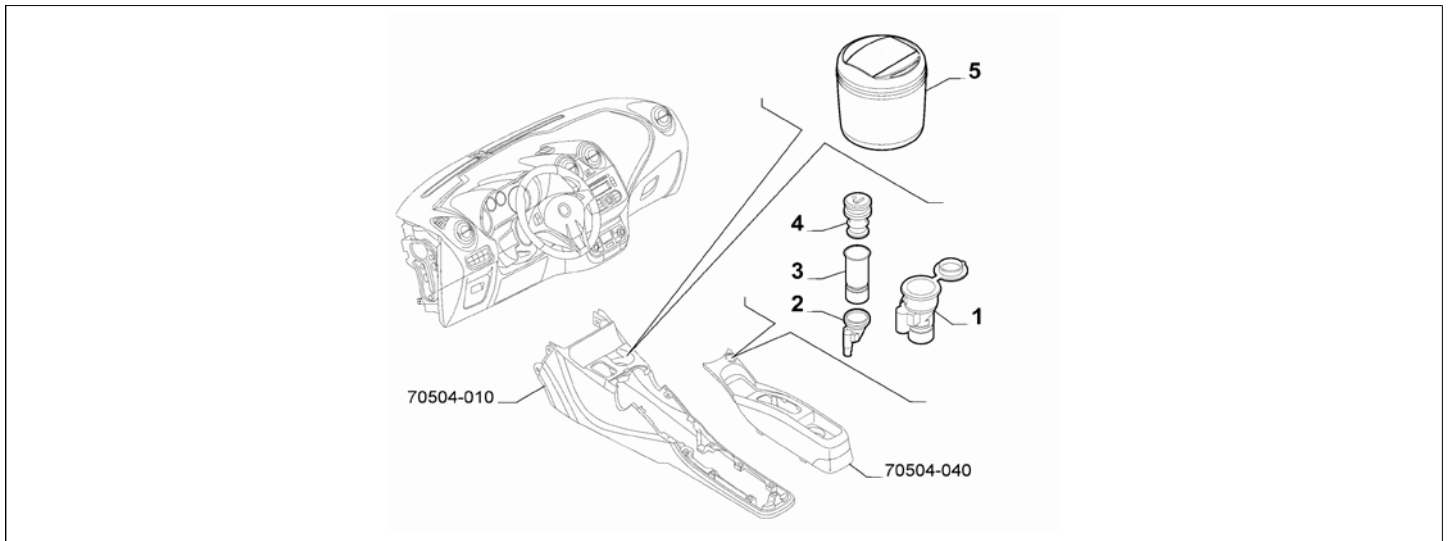

Catalogue	MITO 2011-2013	
Category	22.2 DASHBOARD (CONSOLE)	
Var.	01	
Rev.	00	

Part Num.	Description	Compatibility	Modif.	Qty	Notes	Col.	Reman.
1	735358849 RECEPTACLE	1989		01			
2	50516539 PLUG	989		01			
3	51843050 SUPPORT	989		01			
4	712141080 CIGARETTE LIGHTER	989		01			
5	735496898 ASH RECEIVER	989		0			

Legend	
989	SMOKER'S KIT