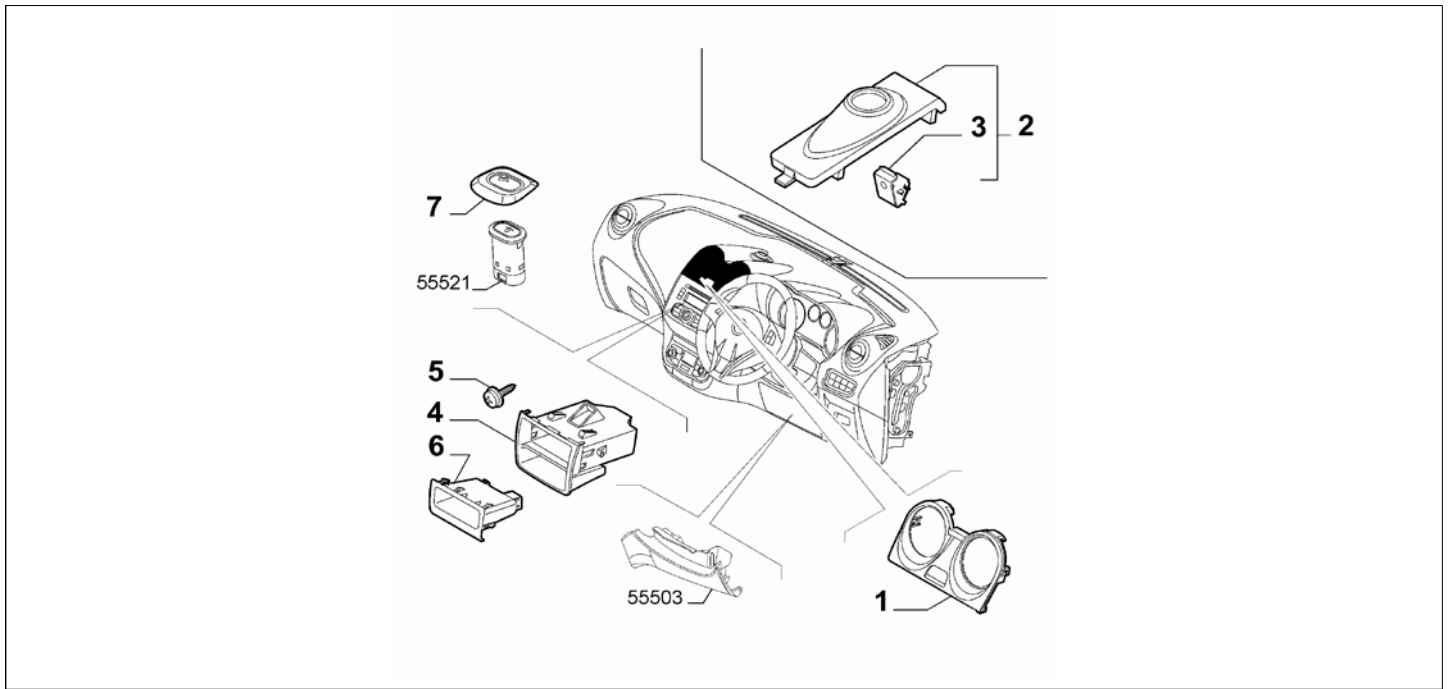

Catalogue	MITO 2011-2013	
Category	22.1 INSTRUMENT PANEL	
Var.	02	RHD
Rev.	00	

Part Num.	Description	Compatibility	Modif.	Qty	Notes	Col.	Reman.
1	156097743	ORNAMENT		1			
2	156083522	ORNAMENT		1			
3	50511777	CLIP		2			
4	156099975	ORNAMENT	I41A+I4CU+I506+I5VZ+I717	1			
5	46558583	SCREW		3			
6	156097749	ORNAMENT	I41A+I4CU+I506+I5VZ+I717	1			
7	156096527	ORNAMENT	68R	1			

Legend	
41A	CD RADIO WITH MP3 PLAYER
4CU	MAP RADIO NAVIGATOR
506	RADIO W. SPECIFIC FREQUENCIES
5VZ	MAP RADIO NAVIGATOR WITH TMC PRO
68R	PDA SETUP 2
717	RADIO EXTRA SERIES 2
RHD	STEERING:RIGHT