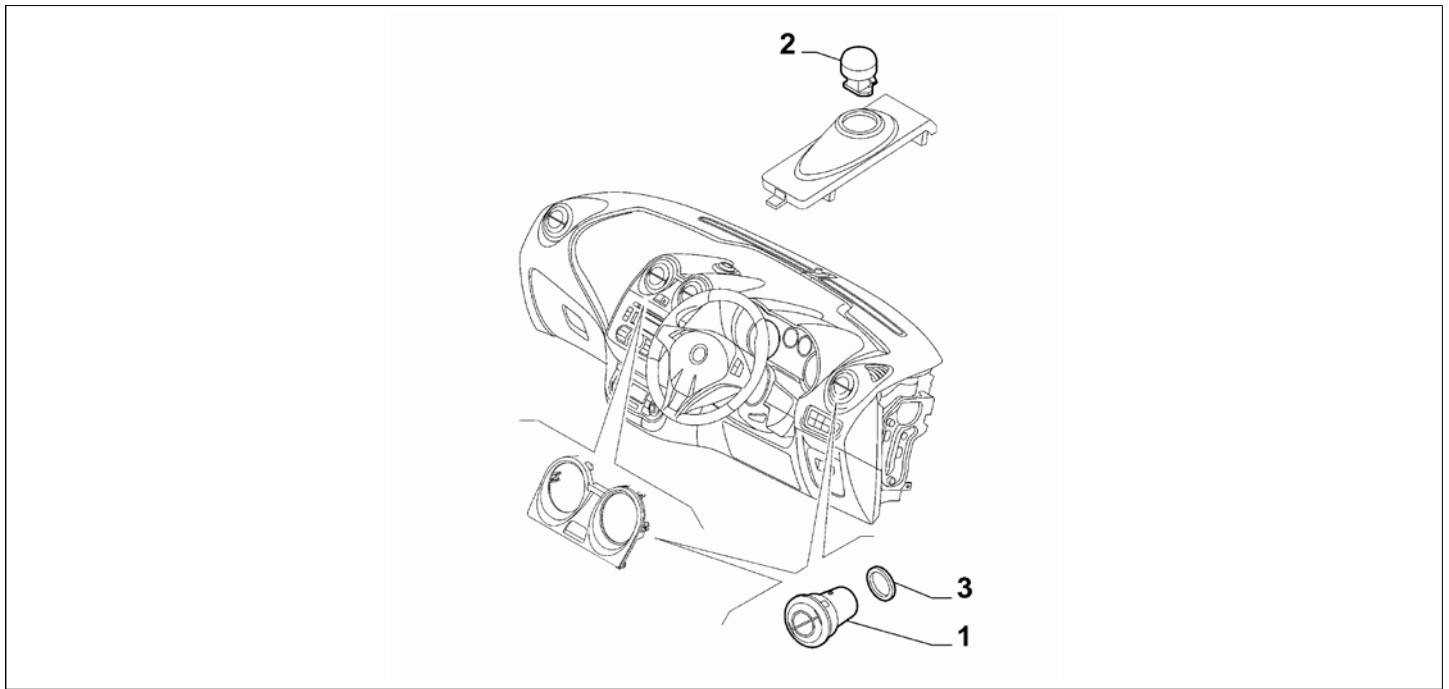

Catalogue	MITO 2011-2013	
Category	22.1 INSTRUMENT PANEL	
Var.	02	RHD
Rev.	00	

Part Num.	Description	Compatibility	Modif.	Qty	Notes	Col.	Reman.
1	156088245 DIFFUSER			4			
2	735407581 PLUG	!140		1			
3	50511712 SEAL GASKET			4			

Legend	
140	CLIMATE CONTROL 2
RHD	STEERING:RIGHT