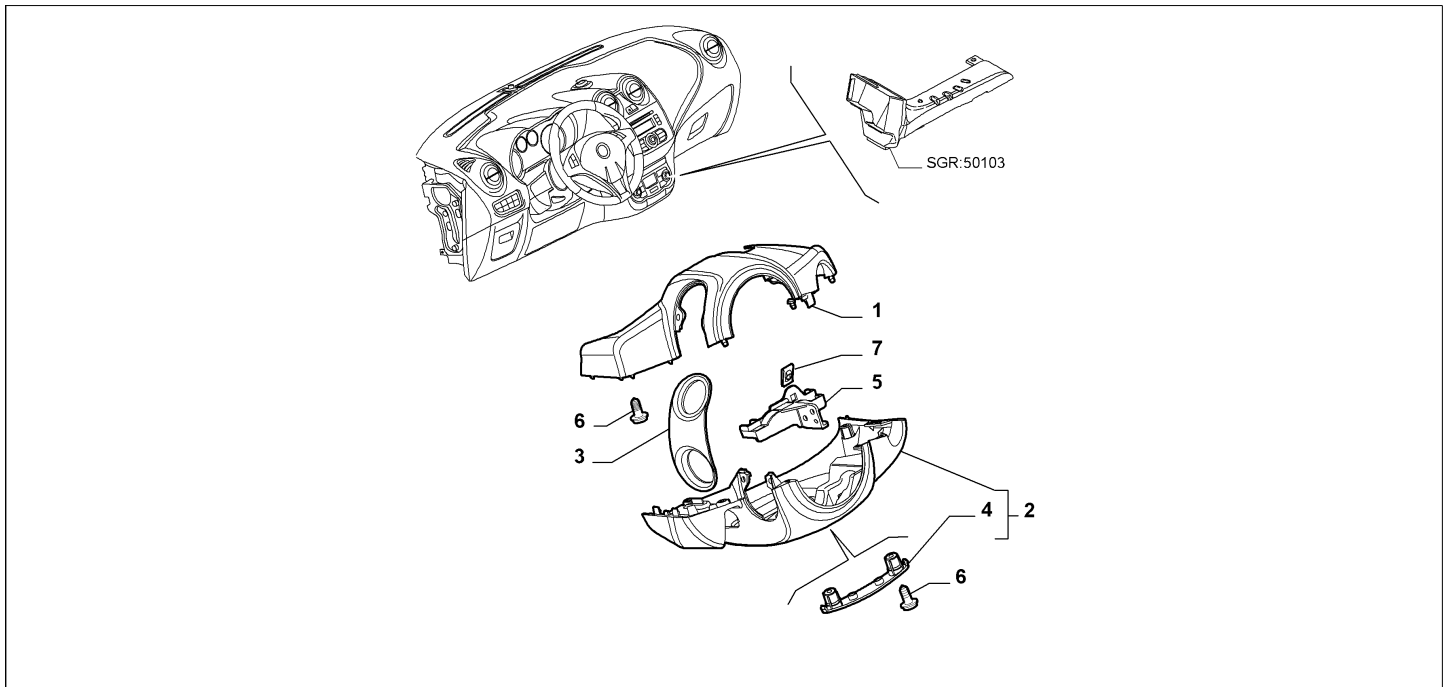

Catalogue	MITO 2011-2013	
Category	22.1 INSTRUMENT PANEL	
Var.	01	LHD
Rev.	00	

Part Num.	Description	Compatibility	Modif.	Qty	Notes	Col.	Reman.
1	156083392 PROTECTION, SUPERIORE			1			
2	156091313 PROTECTION, INFERIORE	!TCT		1			
2	156100042 PROTECTION	TCT		1			
3	735410520 PROTECTION	416		1			
3	735410521 ORNAMENT	!416		1			
4	735410488 INSERT			1			
5	50518634 BRACKET			1			
6	46544662 SCREW			8			
7	7784831 BRACKET			2			

Legend	
TCT	SPECIFIC GEARBOX
416	CRUISE CONTROL
LHD	STEERING:LEFT