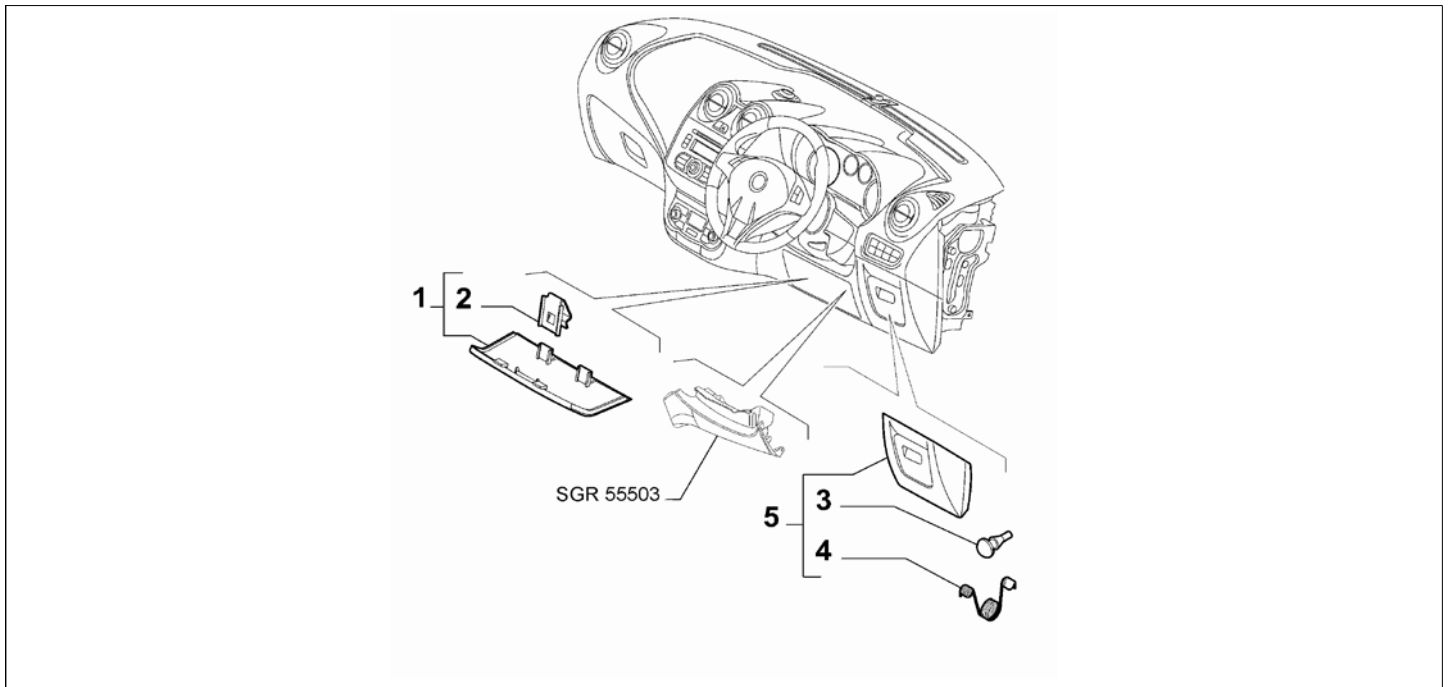

Catalogue	MITO 2011-2013	
Category	22.1 INSTRUMENT PANEL	
Var.	03	RHD
Rev.	00	

Part Num.	Description	Compatibility	Modif.	Qty	Notes	Col.	Reman.
1	156083526 PLUG			1			
2	60677995 CLIP			2			
3	82412405 BUMPER			1			
4	50513719 SPRING			1			
5	156087108 LID			1			

Legend	
RHD	STEERING:RIGHT