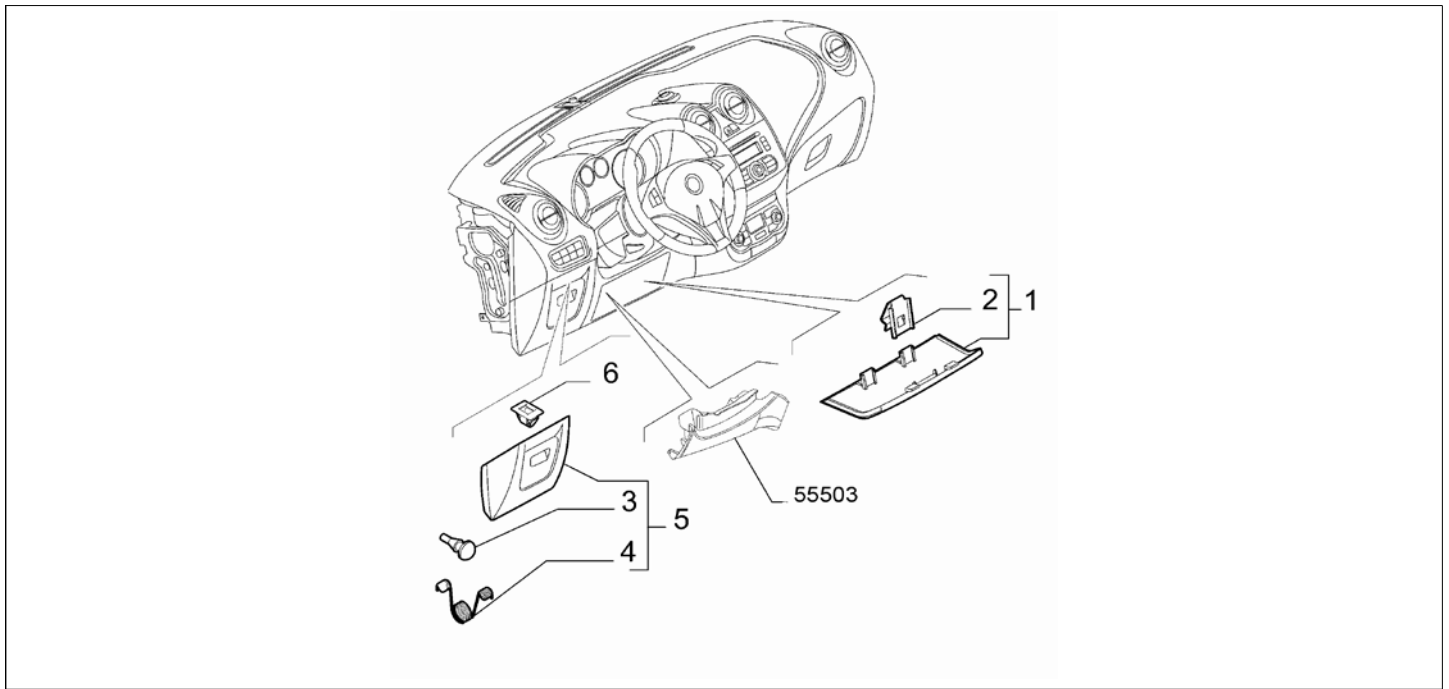

Catalogue	MITO 2011-2013	
Category	22.1 INSTRUMENT PANEL	
Var.	01	LHD
Rev.	00	

Part Num.	Description	Compatibility	Modif.	Qty	Notes	Col.	Reman.
1	156083526 PLUG			1			
2	60677995 CLIP			2			
3	82412405 BUMPER			2			
4	50512624 SPRING			1			
5	156083538 DRAWER			1			
6	60507674 PAD			2			

Legend	
LHD	STEERING:LEFT