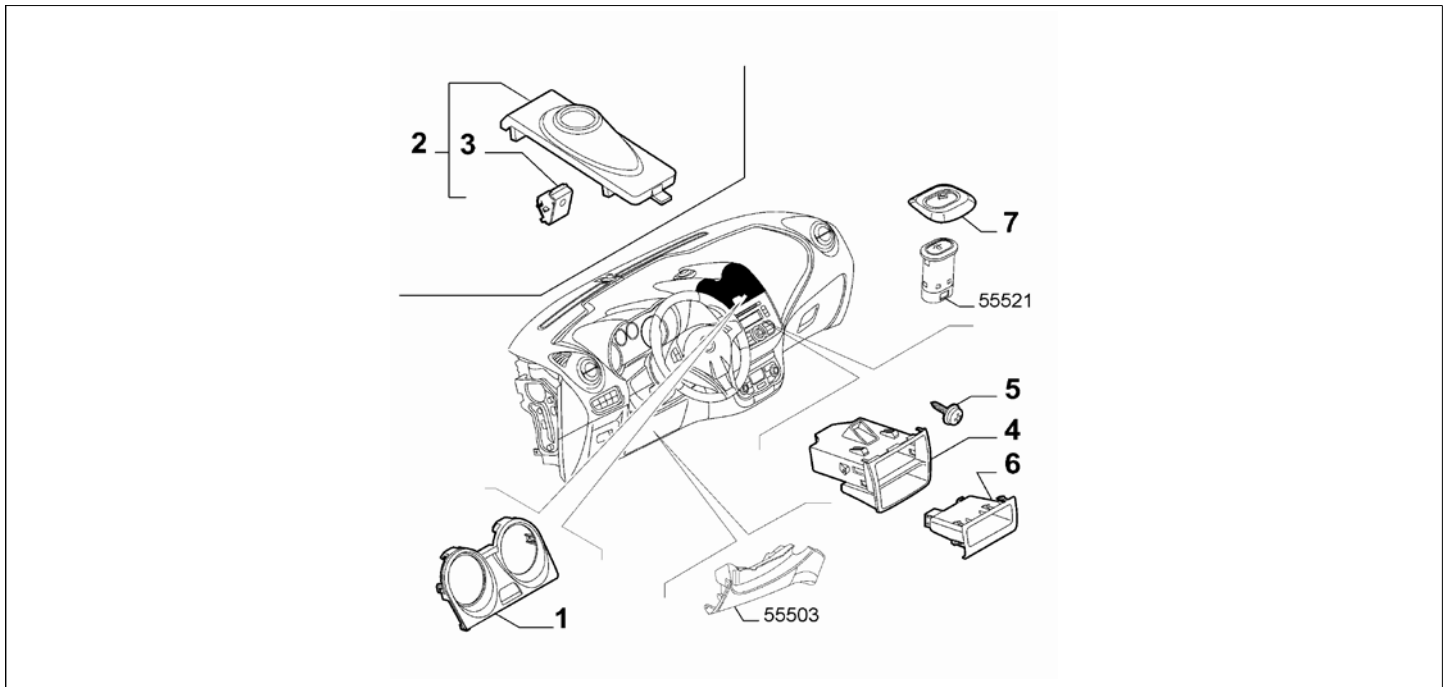

Catalogue	MITO 2011-2013	
Category	22.1 INSTRUMENT PANEL	
Var.	01	LHD
Rev.	00	

Part Num.	Description	Compatibility	Modif.	Qty	Notes	Col.	Reman.
1	156097743	ORNAMENT		1			
2	156083522	ORNAMENT		1			
3	50511777	CLIP		2			
4	156099975	ORNAMENT	I41A+I4CU+I506+I5VZ+I717	1			
5	46558583	SCREW		3			
6	156097749	ORNAMENT	I41A+I4CU+I506+I5VZ+I717	1			
7	156096527	ORNAMENT	68R	1			

Legend	
41A	CD RADIO WITH MP3 PLAYER
4CU	MAP RADIO NAVIGATOR
506	RADIO W. SPECIFIC FREQUENCIES
5VZ	MAP RADIO NAVIGATOR WITH TMC PRO
68R	PDA SETUP 2
717	RADIO EXTRA SERIES 2
LHD	STEERING:LEFT