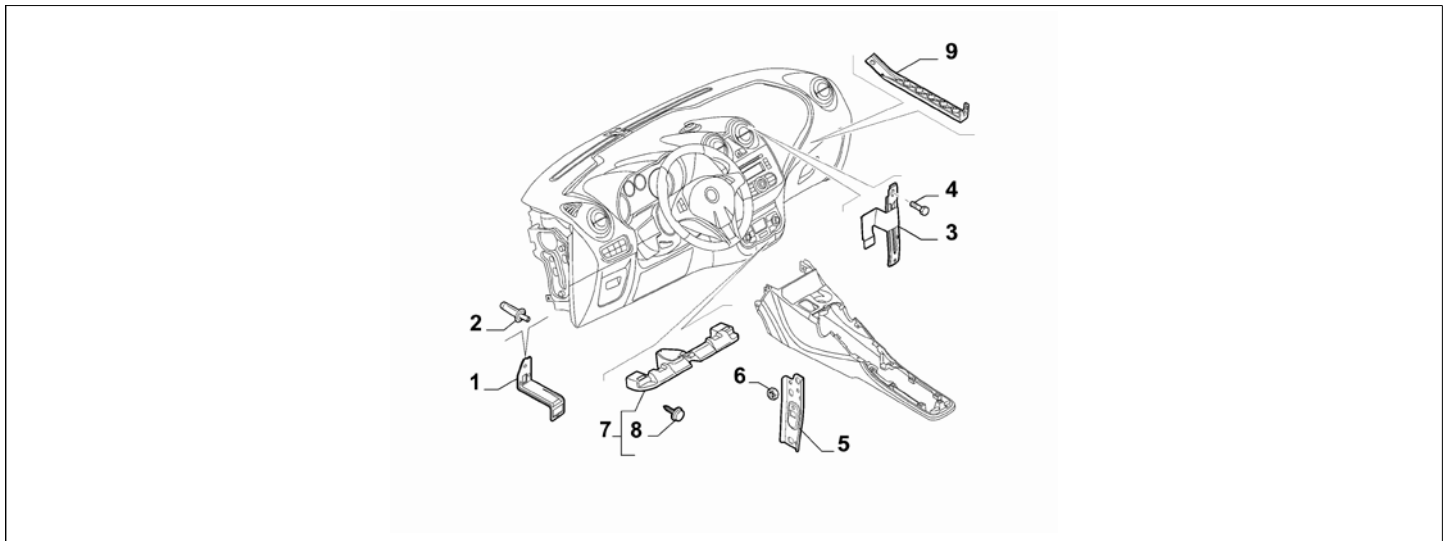

Catalogue	MITO 2011-2013	
Category	22.1 INSTRUMENT PANEL	
Var.	03	LHD
Rev.	00	

Part Num.	Description	Compatibility	Modif.	Qty	Notes	Col.	Reman.
1	50510442 BRACKET			1			
2	14261691 RIVET, 6,4X8,5			2			
3	51886484 BRACKET			1			
4	811900172 SCREW			1			
5	51849051 BRACKET			1			
6	811900440 NUT			1			
7	50511705 BRACKET			1			
8	46558583 SCREW			1			
9	50518743 REINFORCEMENT			1			

Legend	
LHD	STEERING:LEFT