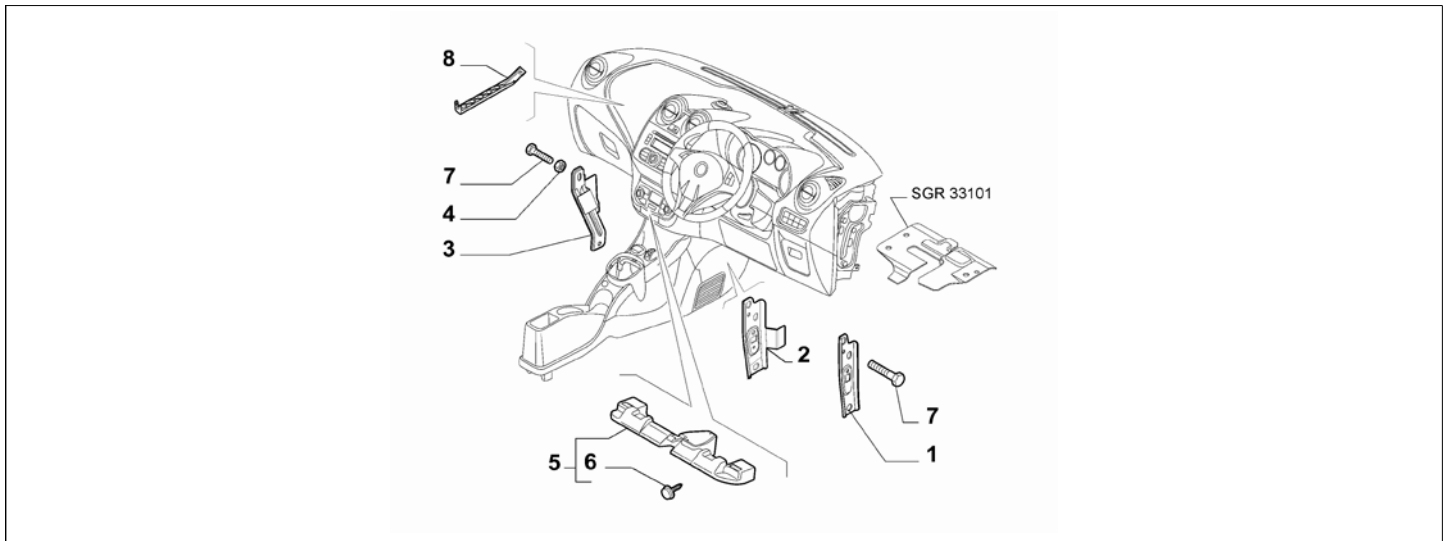

Catalogue	MITO 2011-2013	
Category	22.1 INSTRUMENT PANEL	
Var.	04	RHD
Rev.	00	

Part Num.	Description	Compatibility	Modif.	Qty	Notes	Col.	Reman.
1	51861124 BRACKET			1			
2	51786733 BRACKET			1			
3	51886485 BRACKET			1			
4	811900440 NUT			1			
5	50511705 BRACKET			1			
6	46558583 SCREW			2			
7	811900172 SCREW, M8X16			3			
8	50518743 REINFORCEMENT			1			

Legend	
RHD	STEERING:RIGHT