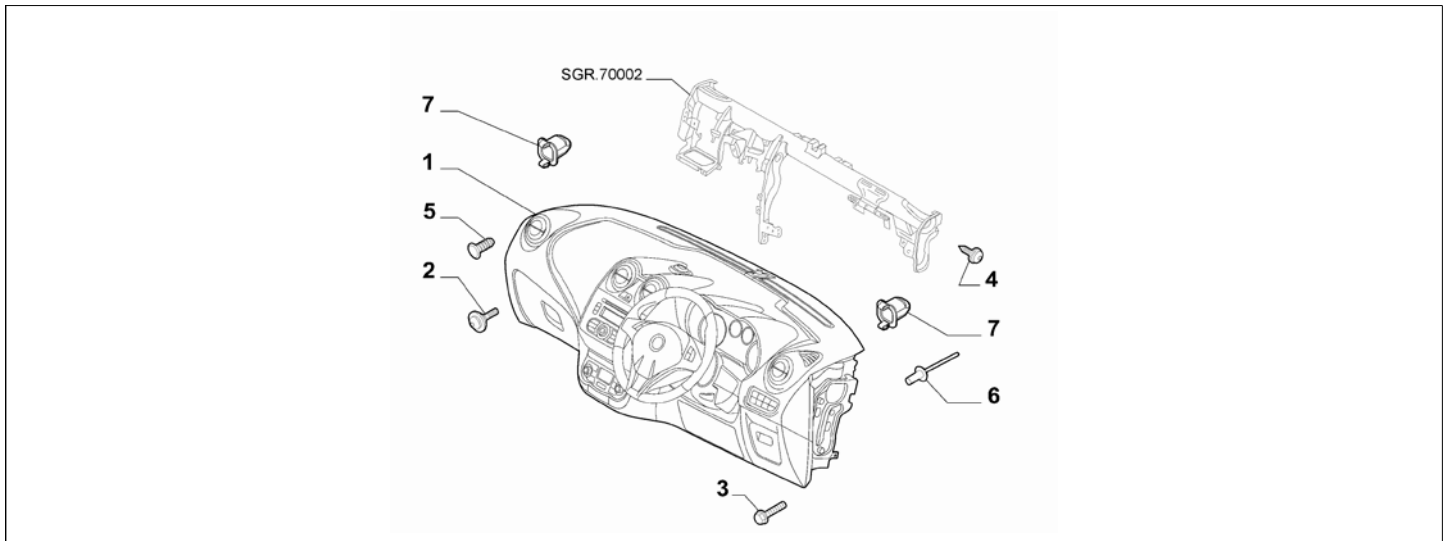

Catalogue	MITO 2011-2013	
Category	22.1 INSTRUMENT PANEL	
Var.	02	RHD
Rev.	00	

Part Num.	Description	Compatibility	Modif.	Qty	Notes	Col.	Reman.
1	156087478	INSTRUMENT PANEL	DIESEL+LL2+I68R		1	PLALM-414	
1	156085700	INSTRUMENT PANEL	DIESEL+LL2+I68R		1	PLALM-106	
1	156085658	INSTRUMENT PANEL	DIESEL+LL2+I68R		1	PLALM-808	
1	156099156	INSTRUMENT PANEL	PETROL+LL0+I68R+I732, PETROL+LL4+I732		1	PLALM-701/ A	
1	156087455	INSTRUMENT PANEL	PETROL+LL0+I68R+I732, PETROL+LL4+I732		1	PLALM-808	
1	156085651	INSTRUMENT PANEL	PETROL+LL0+I68R+I732, PETROL+LL4+I732		1	PLALM-105	
1	156099156	INSTRUMENT PANEL	PETROL+LL0+I68R+732, PETROL+LL4+732		1	PLALM-701/ A	
1	156087455	INSTRUMENT PANEL	PETROL+LL0+I68R+732, PETROL+LL4+732		1	PLALM-808	
1	156085651	INSTRUMENT PANEL	PETROL+LL0+I68R+732, PETROL+LL4+732		1	PLALM-105	
1	156099156	INSTRUMENT PANEL	DIESEL+LL0+I68R+I732, DIESEL+LL4+I68R+I732		1	PLALM-701/ A	
1	156087455	INSTRUMENT PANEL	DIESEL+LL0+I68R+I732, DIESEL+LL4+I68R+I732		1	PLALM-808	
1	156085651	INSTRUMENT PANEL	DIESEL+LL0+I68R+I732, DIESEL+LL4+I68R+I732		1	PLALM-105	
1	156099156	INSTRUMENT PANEL	DIESEL+LL0+I68R+732, DIESEL+LL4+I68R+732		1	PLALM-701/ A	
1	156087455	INSTRUMENT PANEL	DIESEL+LL0+I68R+732, DIESEL+LL4+I68R+732		1	PLALM-808	
1	156085651	INSTRUMENT PANEL	DIESEL+LL0+I68R+732, DIESEL+LL4+I68R+732		1	PLALM-105	
1	156097982	INSTRUMENT PANEL	LL2+68R		1	PLALM-414	
1	156097981	INSTRUMENT PANEL	LL2+68R		1	PLALM-808	
1	156097974	INSTRUMENT PANEL	LL2+68R		1	PLALM-106	
1	156097982	INSTRUMENT PANEL	4KX		1	PLALM-414	
1	156097981	INSTRUMENT PANEL	4KX		1	PLALM-808	
1	156097974	INSTRUMENT PANEL	4KX		1	PLALM-106	
1	156099168	INSTRUMENT PANEL	LL0+68R+732, LL4+68R+732		1	PLALM-701/ A	
1	156097980	INSTRUMENT PANEL	LL0+68R+732, LL4+68R+732		1	PLALM-105	
1	156097979	INSTRUMENT PANEL	LL0+68R+732, LL4+68R+732		1	PLALM-808	
1	156099168	INSTRUMENT PANEL	LL0+68R+I732, LL4+68R+I732		1	PLALM-701/ A	
1	156097980	INSTRUMENT PANEL	LL0+68R+I732, LL4+68R+I732		1	PLALM-105	
1	156097979	INSTRUMENT PANEL	LL0+68R+I732, LL4+68R+I732		1	PLALM-808	
1	156087478	INSTRUMENT PANEL	LL2+I68R, LL5+I68R		1	PLALM-414	
1	156085700	INSTRUMENT PANEL	LL2+I68R, LL5+I68R		1	PLALM-106