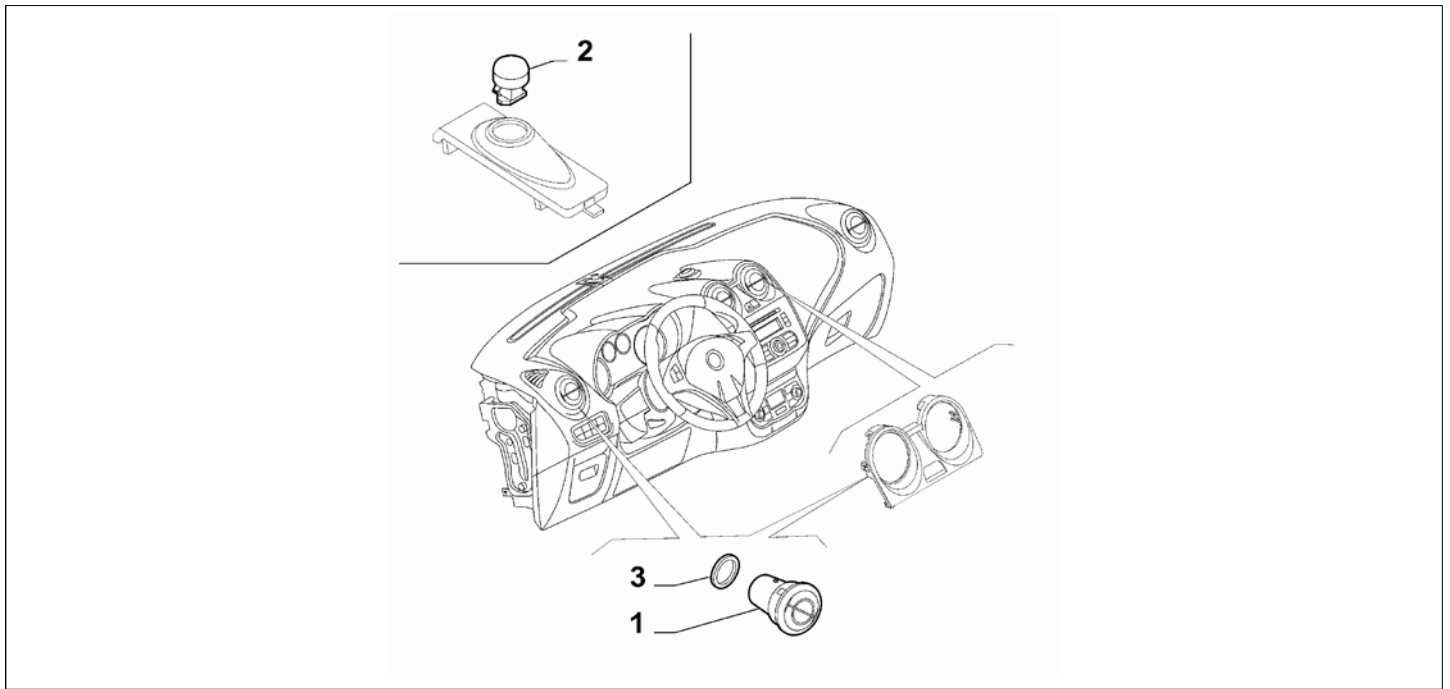

Catalogue	MITO 2011-2013	
Category	22.1 INSTRUMENT PANEL	
Var.	01	LHD
Rev.	00	

Part Num.	Description	Compatibility	Modif.	Qty	Notes	Col.	Reman.
1	156088245 DIFFUSER			4			
2	735407581 PLUG	!140		1			
3	50511712 SEAL GASKET			4			

Legend	
140	CLIMATE CONTROL 2
LHD	STEERING:LEFT