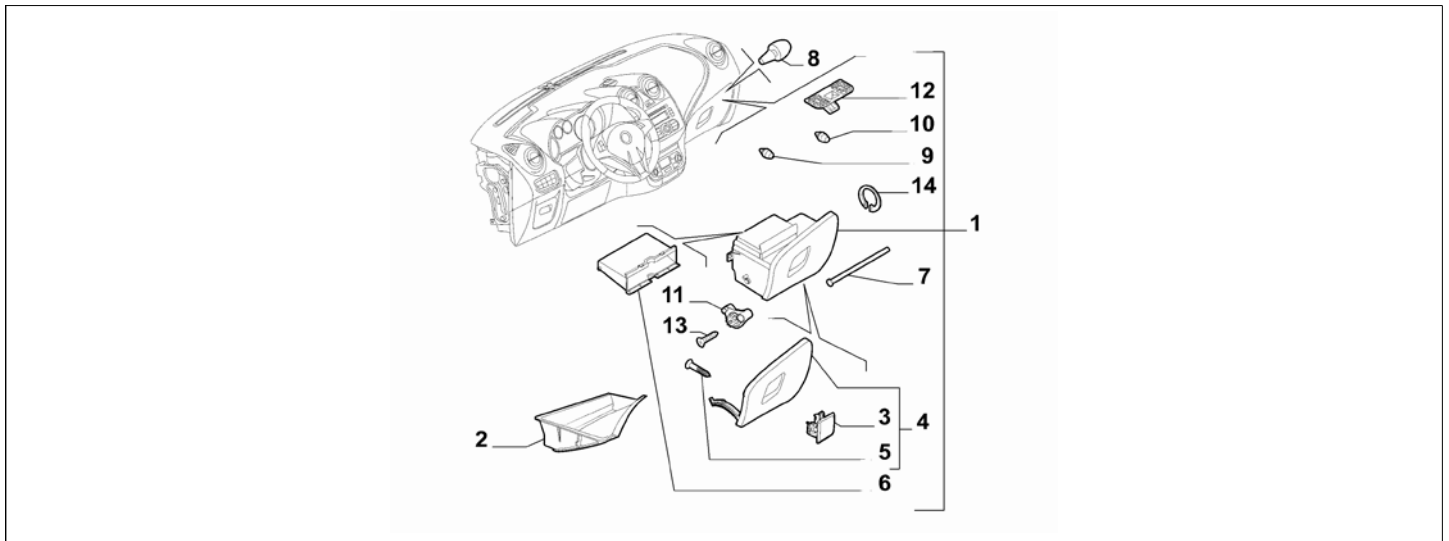

Catalogue	MITO 2011-2013	
Category	22.1 INSTRUMENT PANEL	
Var.	03	LHD
Rev.	00	

Part Num.	Description	Compatibility	Modif.	Qty	Notes	Col.	Reman.
1	156097746	DRAWER	C16577	1			
1	156100519	DRAWER	D16577	1			
2	156083593	GLOVE COMPARTMENT		1			
3	156097748	LOCK		1			
4	156097747	LID		1			
5	16083607	SCREW		3			
6	156083594	DRAWER		1			
7	50511734	PIN		1			
8	50521967	PAD		1			
9	50514986	BUMPER		2			
10	735416854	PAD		2			
11	50516233	POSITIONING DEVICE		1			
12	50513706	STRIKER PLATE		1			
13	15783301	SCREW		1			
14	11087676	LOCKRING		1			

Legend	
LHD	STEERING:LEFT
16577	Modified compartment for elimination of Owner Handbook holder [DAT 02/02/2012]