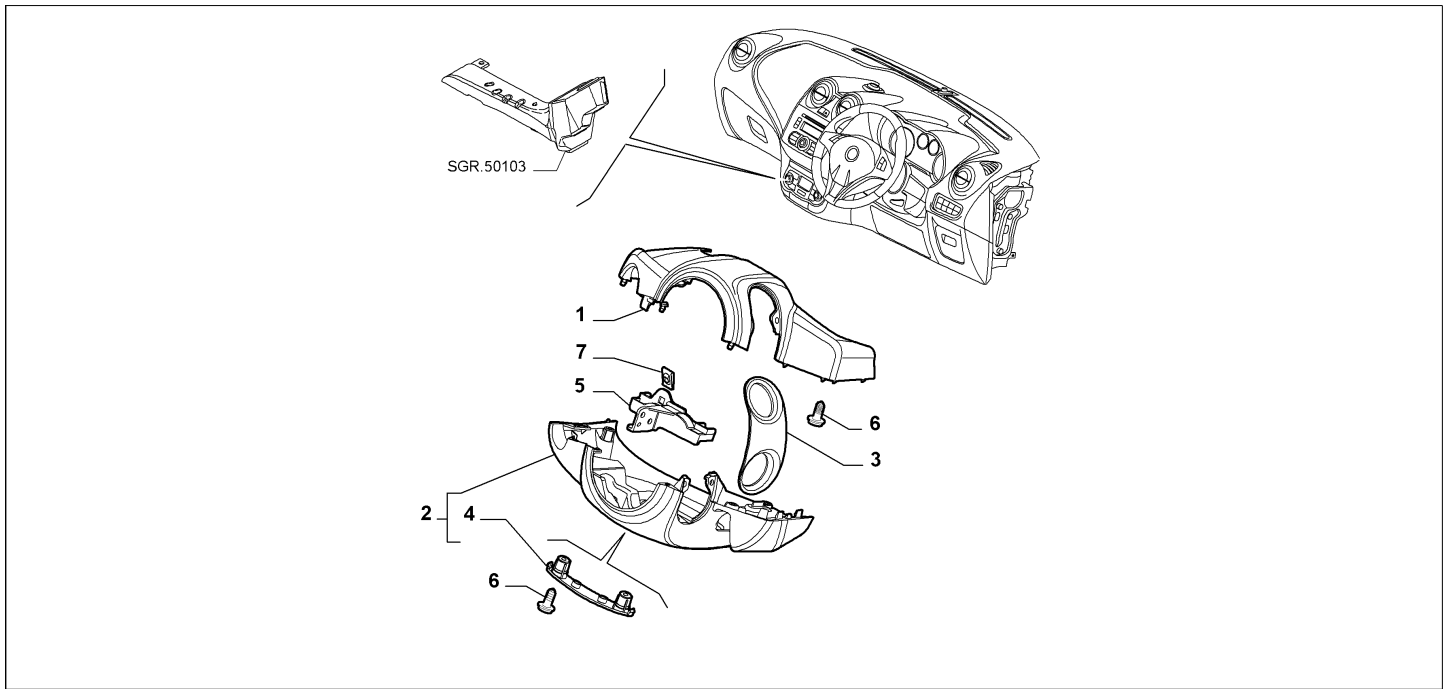

Catalogue	MITO 2011-2013	
Category	22.1 INSTRUMENT PANEL	
Var.	02	RHD
Rev.	00	

Part Num.	Description	Compatibility	Modif.	Qty	Notes	Col.	Reman.
1	156083391 PROTECTION, SUPERIORE			1			
2	156091313 PROTECTION, INFERIORE	!TCT		1			
2	156100042 PROTECTION	TCT		1			
3	735410520 PROTECTION	416		1			
3	735410521 ORNAMENT	!416		1			
4	735410488 INSERT			1			
5	50518634 BRACKET			1			
6	46544662 SCREW			8			
7	7784831 BRACKET			2			

Legend	
TCT	SPECIFIC GEARBOX
416	CRUISE CONTROL
RHD	STEERING:RIGHT