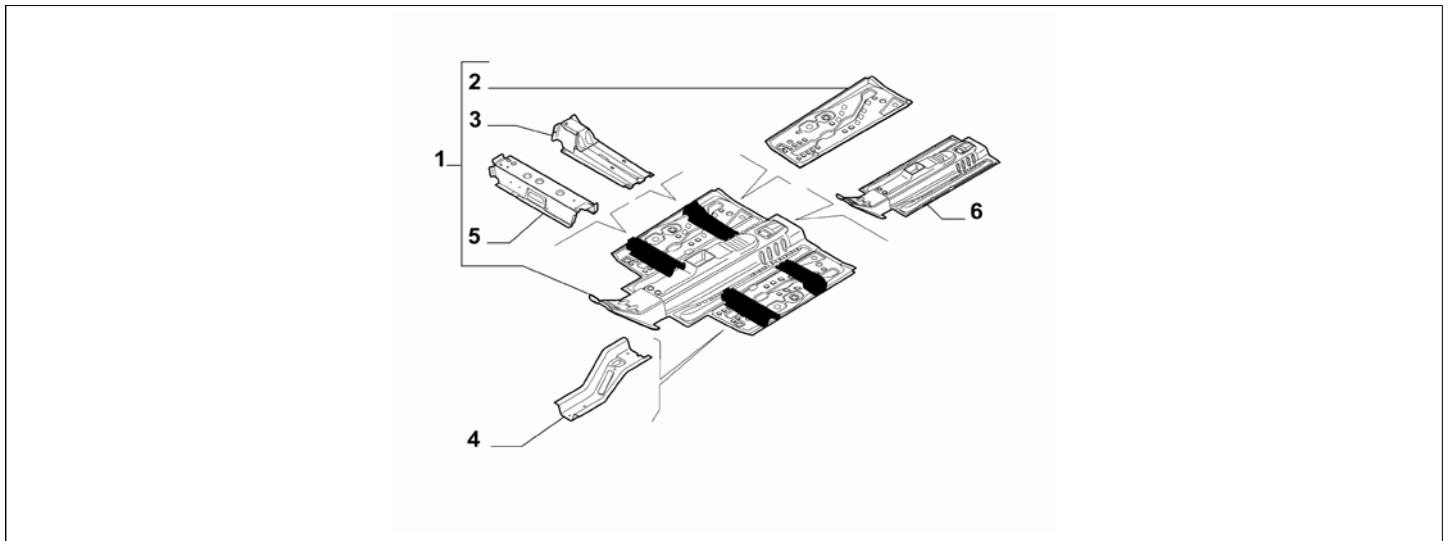

Catalogue	MITO 2011-2013	
Category	20.5 FLOOR PANEL	
Var.	02	
Rev.	00	

Part Num.	Description	Compatibility	Modif.	Qty	Notes	Col.	Reman.
1	50511142 FLOOR PAN, ANTERIORE			1			
2	55703531 FLOOR PAN, RIGHT			1			
2	55703532 FLOOR PAN, LEFT			1			
3	51858865 CROSSRAIL, RIGHT			1			
3	51858868 CROSSRAIL, LEFT			1			
4	55703704 SIDE MEMBER, RIGHT			1			
4	55703701 SIDE MEMBER, LEFT			1			
5	55700052 CROSSRAIL, RIGHT			1			
5	55700053 CROSSRAIL, LEFT			1			
6	50518717 FLOOR PAN			1			