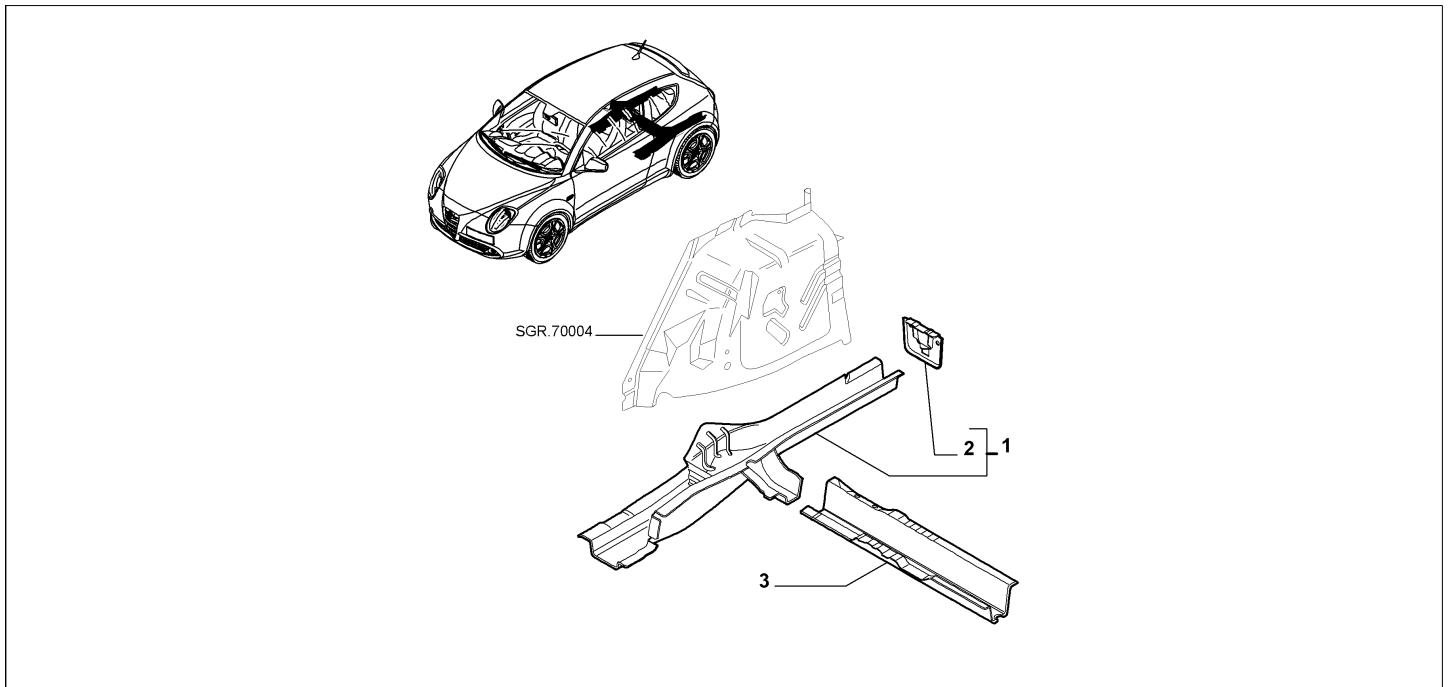

Catalogue	MITO 2011-2013	
Category	20.5 FLOOR PANEL	
Var.	01	
Rev.	00	

Part Num.	Description	Compatibility	Modif.	Qty	Notes	Col.	Reman.
1	51923137 SIDE MEMBER, RIGHT			1			
1	51923138 SIDE MEMBER, LEFT			1			
2	50511474 PLATE, RIGHT			1			
2	50511471 PLATE, LEFT			1			
3	55700274 CROSSRAIL			1