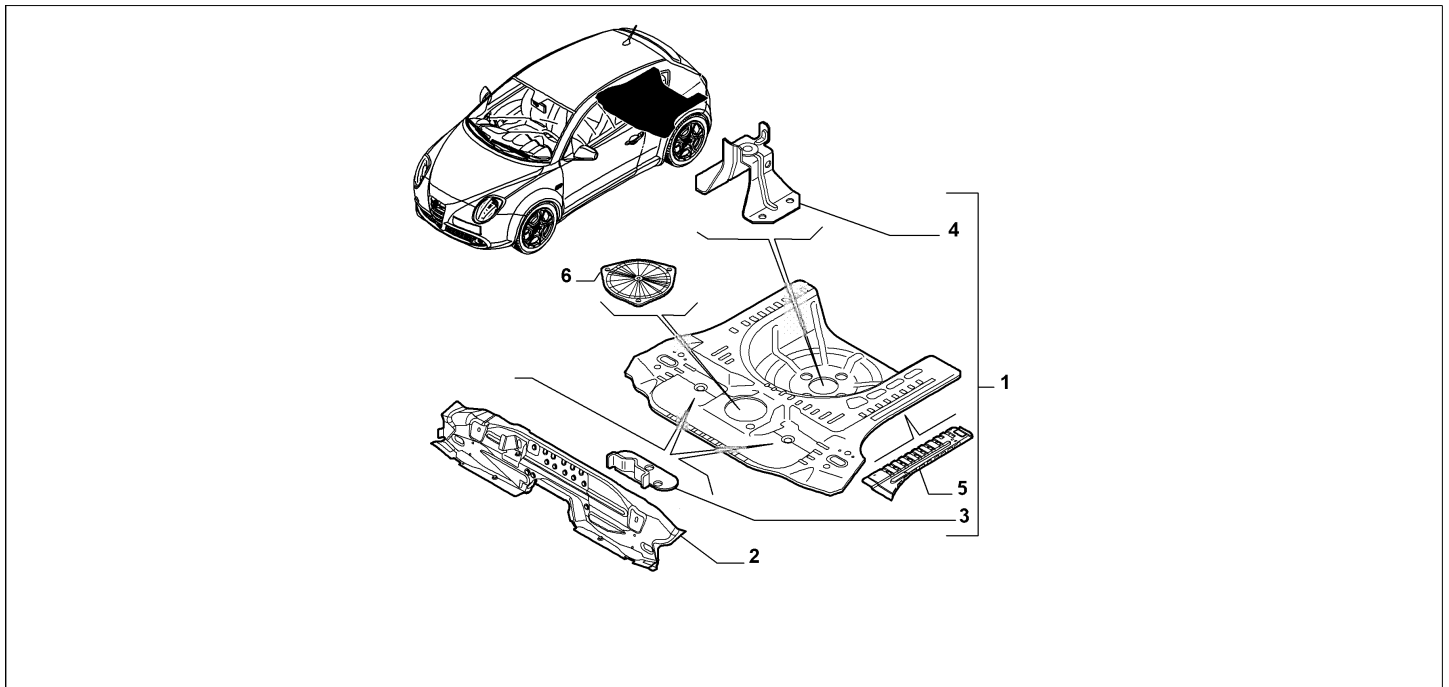

Catalogue	MITO 2011-2013	
Category	20.5 FLOOR PANEL	
Var.	01	
Rev.	00	

Part Num.	Description	Compatibility	Modif.	Qty	Notes	Col.	Reman.
1	55700025 FLOOR PAN, REAR			1			
2	55703534 CROSSRAIL			1			
3	55702496 BRACKET			2			
4	55702205 BRACKET			1			
5	55700308 BOXED PANEL			1			
6	51739855 COVER			1