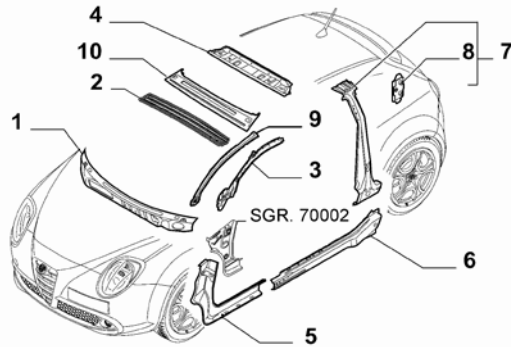

Catalogue	MITO 2011-2013	
Category	20.3 BODYSHELL STRUCTURE (CENTRAL PART)	
Var.	01	
Rev.	00	

Part Num.	Description	Compatibility	Modif.	Qty	Notes	Col.	Reman.
1	50518702	CROSSRAIL	LHD	C15086	1		
1	50522027	CROSSRAIL	LHD	D15086	1		
1	50509055	CROSSRAIL	RHD	C15086	1		
1	50522028	CROSSRAIL	RHD	D15086	1		
2	50509061	CROSSRAIL, SUPERIORE	!400	C16918	1		
2	50542862	CROSSRAIL, SUPERIORE	!400	D16918	1		
2	50509062	CROSSRAIL, SUPERIORE	400		1		
3	50549577	SIDE RAIL, RIGHT			1		
3	50549579	SIDE RAIL, LEFT			1		
4	50508723	BOW	!400		1		
4	50509069	BOW	400		1		
5	50508737	METAL LINING, RIGHT			1		
5	50508753	METAL LINING, LEFT			1		
6	50510279	SIDE MEMBER, RIGHT			1		
6	50510280	SIDE MEMBER, LEFT			1		
7	50509204	REINFORCEMENT, RIGHT			1		
7	50509209	REINFORCEMENT, LEFT			1		
8	46827849	REINFORCEMENT			2		
9	50549581	SIDE RAIL, RIGHT			1		
9	50549584	SIDE RAIL, LEFT			1		
10	50509047	BOXED PANEL	400		1		

Legend	
400	LONG OPENABLE ELECTRIC SUNROOF
RHD	STEERING:RIGHT
LHD	STEERING:LEFT
15086	Adoption of new trim plus new pins [DAT 28/09/2011]
16918	New windscreen crossmember, changed visor fastenings [DAT 04/07/2012]