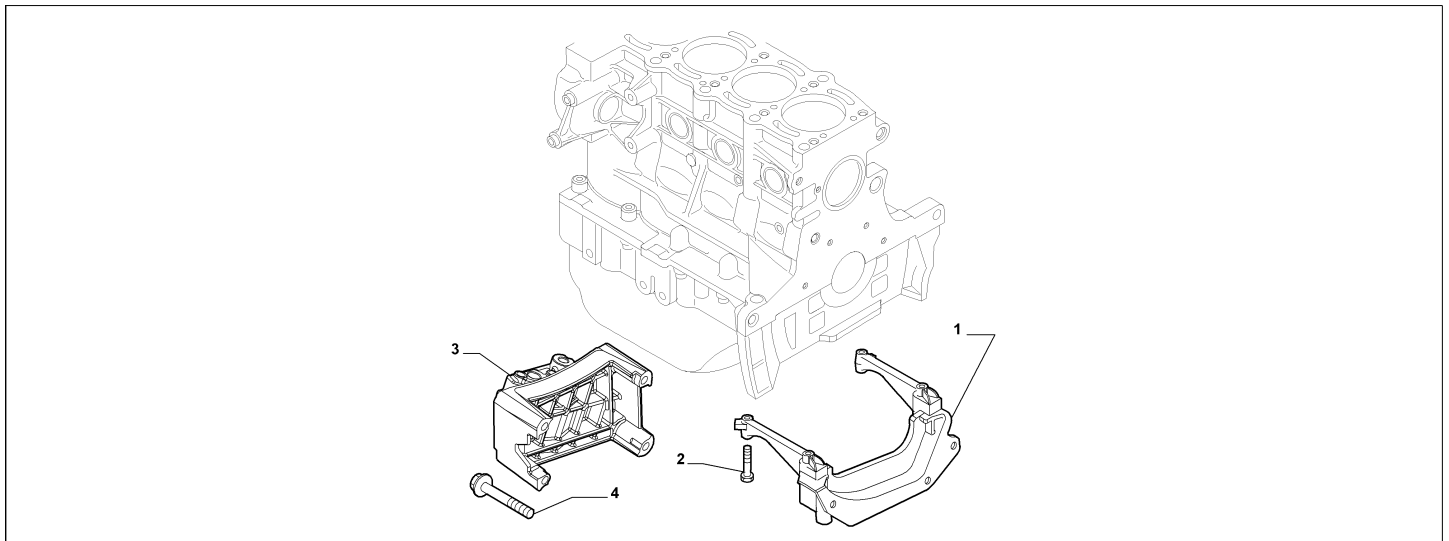

Catalogue	MITO 2011-2013	
Category	1.3 ENGINE SUSPENSIONS	
Var.	04	1.3D + DIESEL + (95HP, 85HP) + EURO5
Rev.	00	

Part Num.	Description	Compatibility	Modif.	Qty	Notes	Col.	Reman.
1	55219008 SUPPORT			01			
2	55189541 SCREW, M8X50			04			
3	55198565 SUPPORT, COMPL			01			
4	46823516 SCREW, M10X90			04			

Legend	
1.3D	HORSE POWER (MARKET):1.3
DIESEL	FUEL:DIESEL
EURO5	ECOLOGY:LIM.ECC PHASE 5
85HP	POWER:1.3 SDE 85HP EURO5
95HP	POWER:1.3 SDE 95HP EURO5