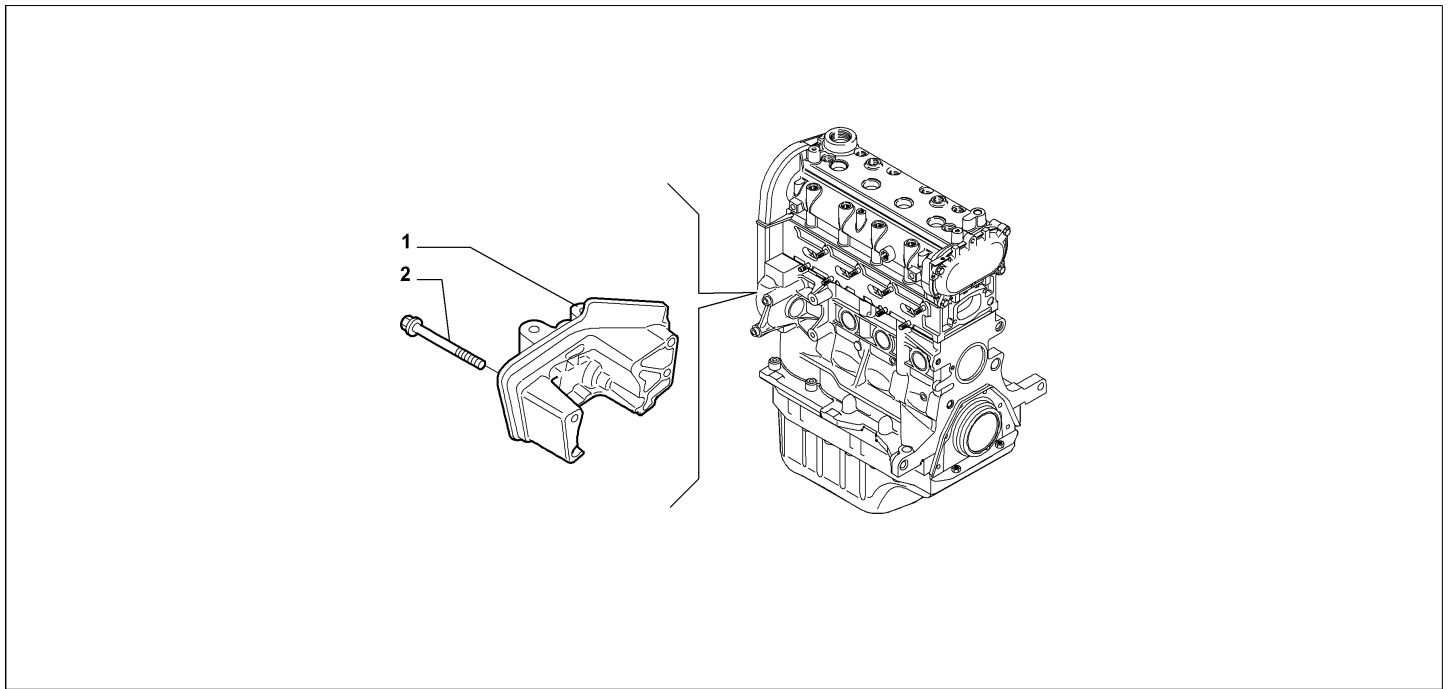

Catalogue	MITO 2011-2013	
Category	1.3 ENGINE SUSPENSIONS	
Var.	01	1.4 + 8V + PETROL
Rev.	00	

Part Num.	Description	Compatibility	Modif.	Qty	Notes	Col.	Reman.
1	55195032 SUPPORT			1			
2	46547701 SCREW			4			
3	55222680 REINFORCEMENT			1			
4	55189555 LOCK WASHER			2			
5	16043634 SCREW, M8X30			2			
6	55199959 SCREW			1			

Legend	
1.4	HORSE POWER (MARKET):1370
PETROL	FUEL:PETROL
8V	TOTAL NUMBER OF VALVES:8 VALVES

Catalogue	MITO 2011-2013	
Category	1.3 ENGINE SUSPENSIONS	
Var.	02	1.4 + PETROL + 78HP, 105HP, 120HP, 135HP, 170HP
Rev.	00	