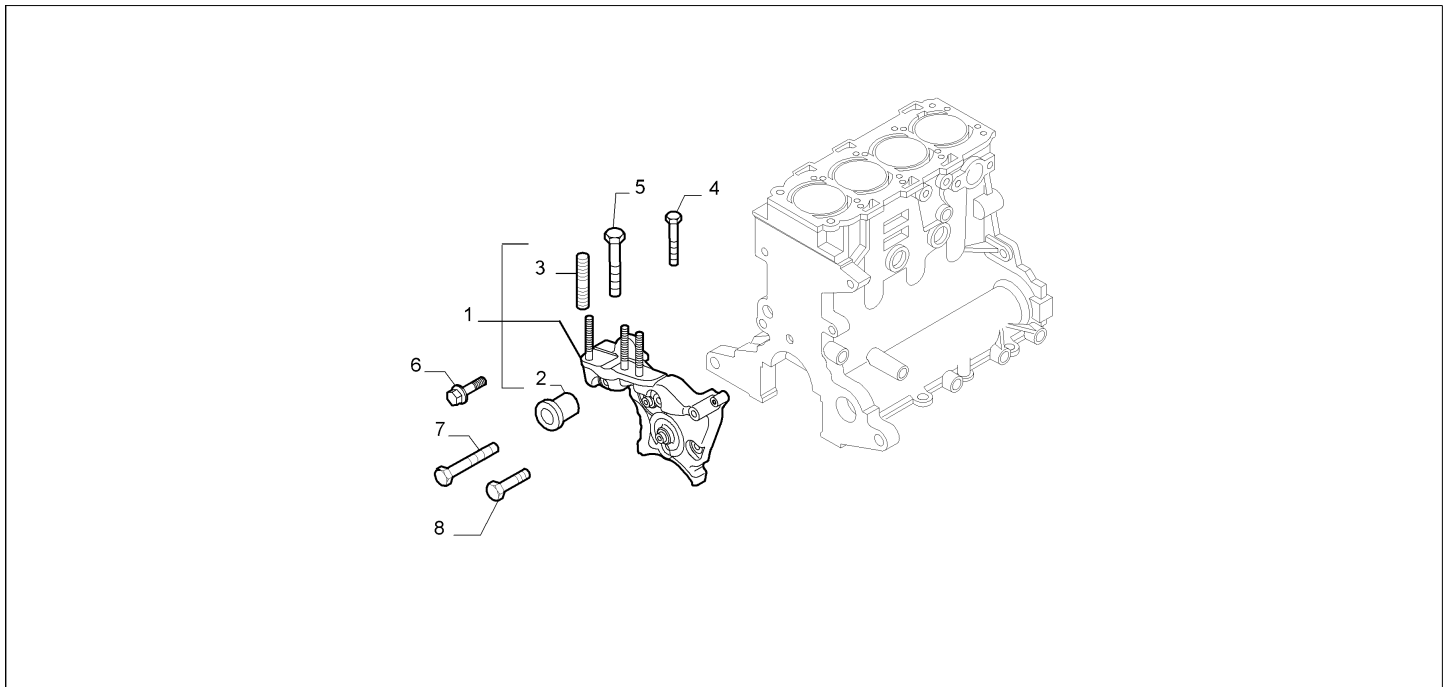

Catalogue	MITO 2011-2013	
Category	1.3 ENGINE SUSPENSIONS	
Var.	03	1.6D + DIESEL + 120HP
Rev.	00	

Part Num.	Description	Compatibility	Modif.	Qty	Notes	Col.	Reman.
1	55211026 SUPPORT			01			
2	55195533 RESILIENT BUSH			01			
3	55239337 STUD			01			
4	16287424 SCREW			01			
5	16289321 SCREW			02			
6	55201021 SCREW, M10X110			01			
7	55258498 SCREW			01			
8	16288021 SCREW, M8X65			01			

Legend	
1.6D	HORSE POWER (MARKET):1598
DIESEL	FUEL:DIESEL
120HP	POWER:1.6 JTD EURO5 -1.4 FIRE TRB EURO4 120CV