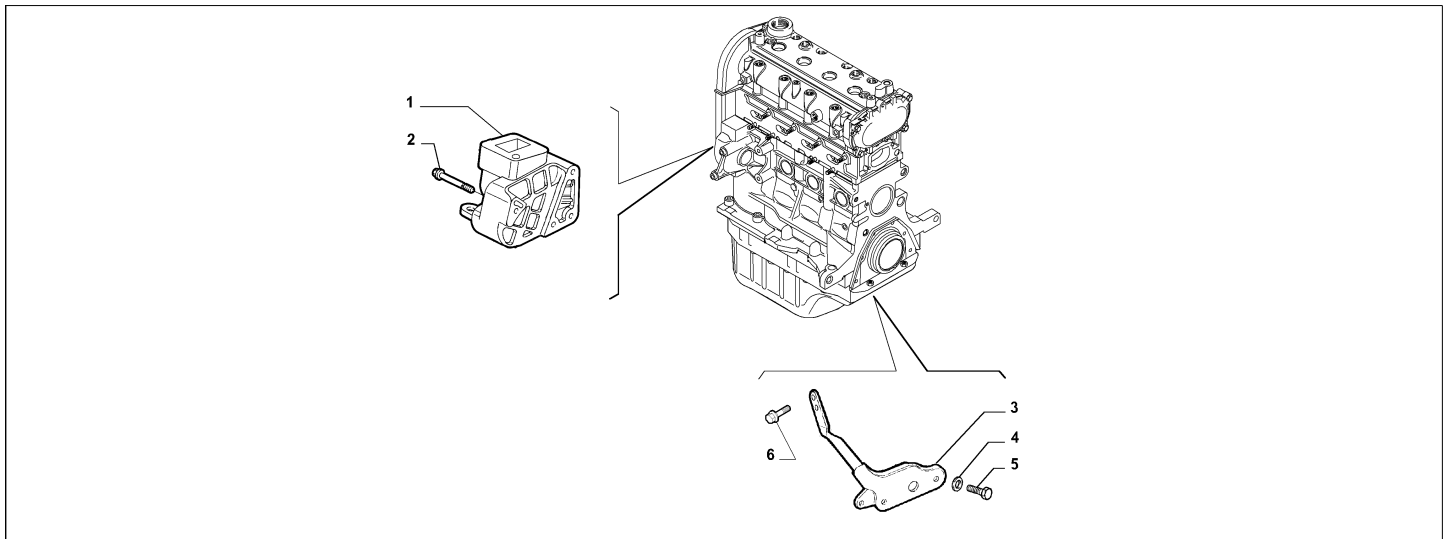

Catalogue	MITO 2011-2013	
Category	1.3 ENGINE SUSPENSIONS	
Var.	01	1.4 + 8V + PETROL
Rev.	00	

Part Num.	Description	Compatibility	Modif.	Qty	Notes	Col.	Reman.
1	55195032 SUPPORT			1			
2	46547701 SCREW			4			
3	55222680 REINFORCEMENT			1			
4	55189555 LOCK WASHER			2			
5	16043634 SCREW, M8X30			2			
6	55199959 SCREW			1			