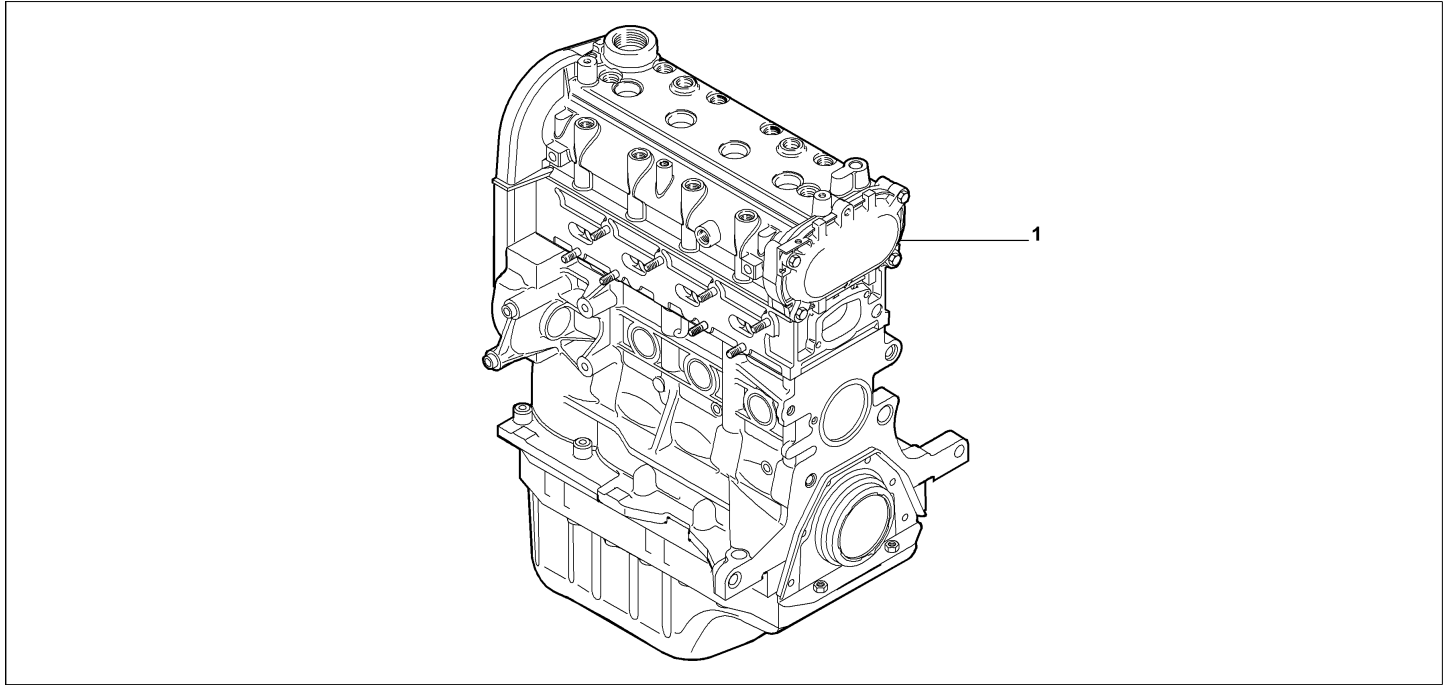

Legend	
1.4	HORSE POWER (MARKET):1370
PETROL	FUEL:PETROL
70HP	POWER:1.4 FIRE 8V 70HP EURO5
78HP	POWER:1.4 FIRE 8V/16V 78HP EURO5
8V	TOTAL NUMBER OF VALVES:8 VALVES

Catalogue	MITO 2011-2013	
Category	1.1 ENGINE	
Var.	02	1.4 + PETROL + (78HP, 105HP, 120HP, 135HP, 170HP)
Rev.	00	