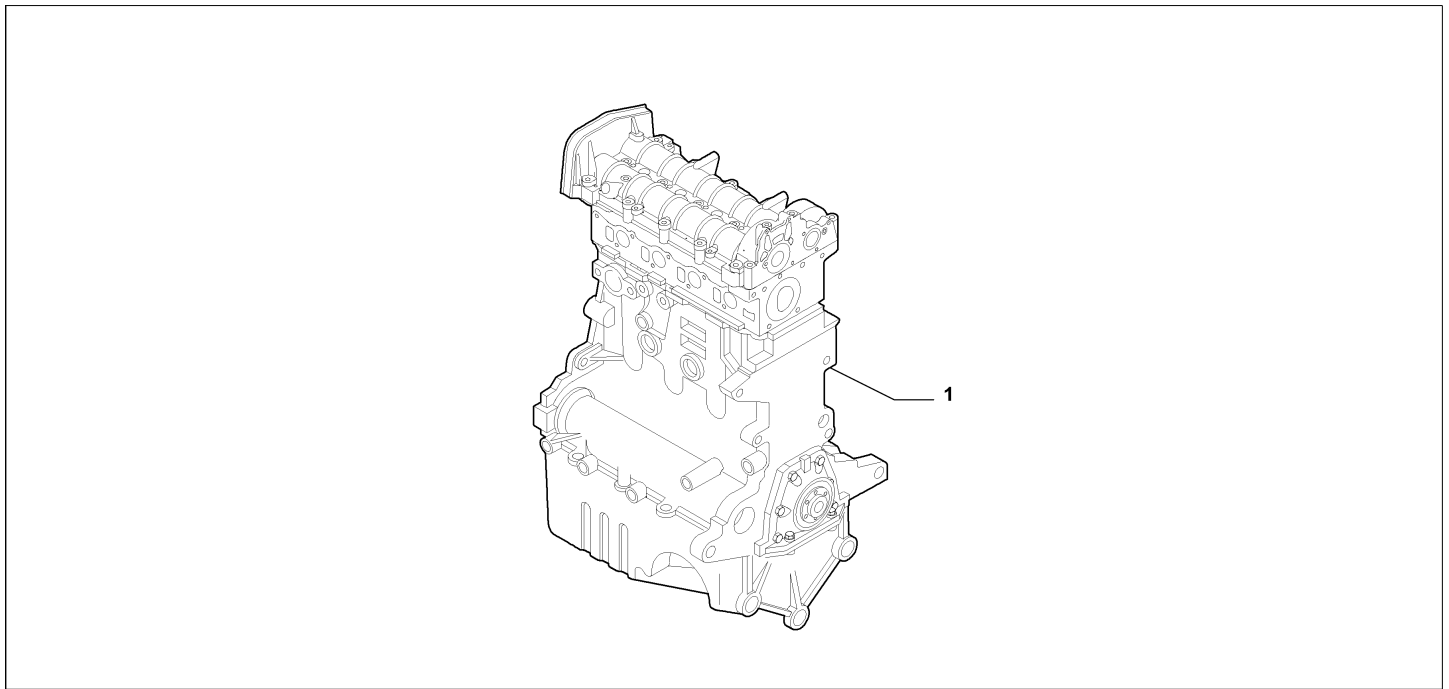

Catalogue	MITO 2011-2013	
Category	1.1 ENGINE	
Var.	03	1.6D + DIESEL + 120HP
Rev.	00	

Part Num..	Description	Compatibility	Modif.	Qty	Notes	Col.	Reman.
1	71754390	INCOMPLETE ENGINE	059				
1	71754381	INCOMPLETE ENGINE	1059				71724442

Legend	
059	SPECIFIC CALIBRATION CONTROL UNIT
1.6D	HORSE POWER (MARKET):1598
DIESEL	FUEL:DIESEL
120HP	POWER:1.6 JTD EURO5 -1.4 FIRE TRB EURO4 120CV