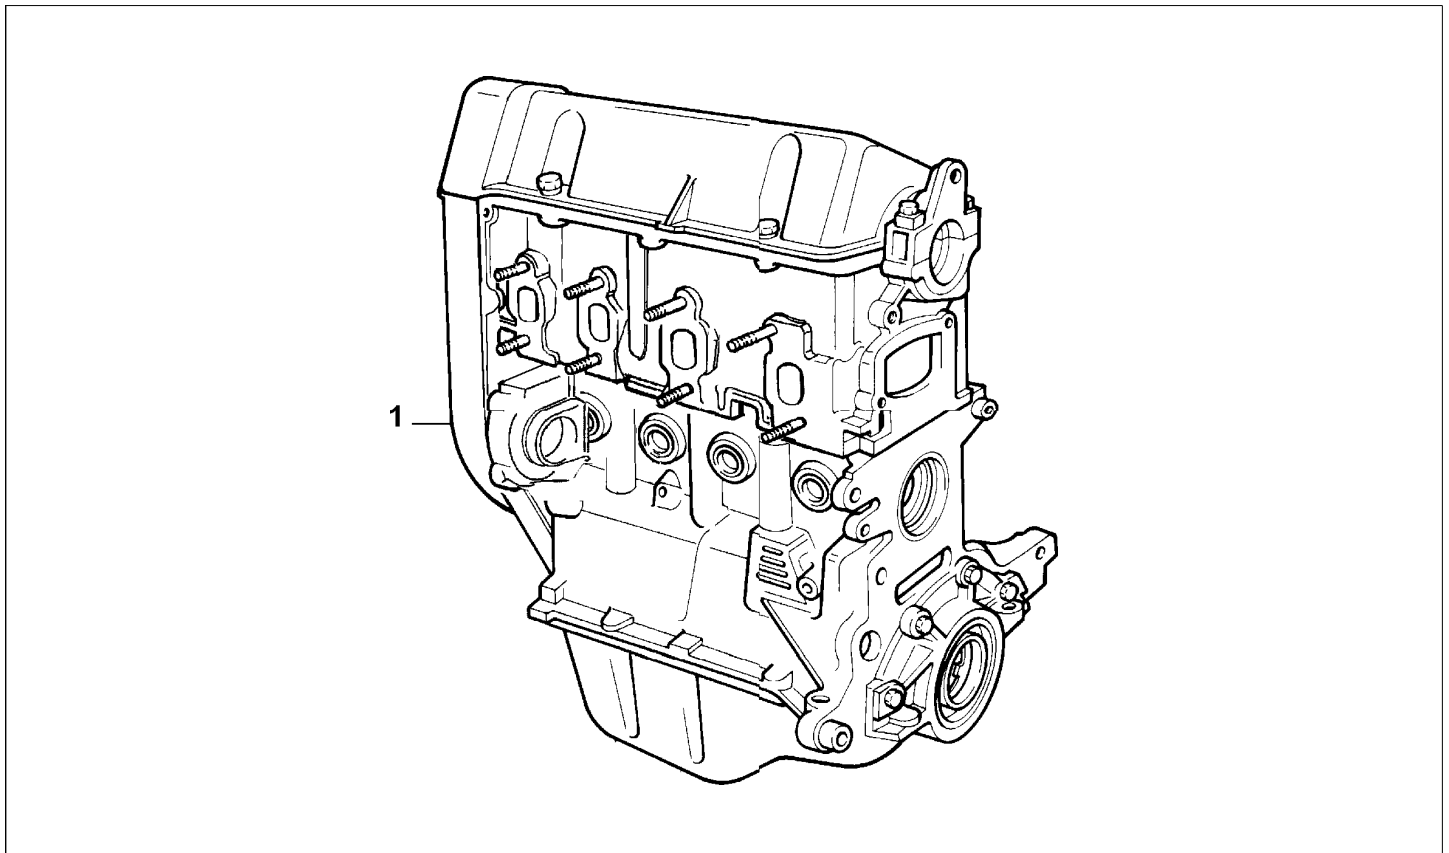

Catalogue	MITO 2011-2013	
Category	1.1 ENGINE	
Var.	01	1.4 + 8V + PETROL
Rev.	00	

Part Num..	Description	Compatibility	Modif.	Qty	Notes	Col.	Reman.
1	71754188	INCOMPLETE ENGINE	78HP				71794435
1	71775454	INCOMPLETE ENGINE	70HP				71795891

Legend	
1.4	HORSE POWER (MARKET):1370
PETROL	FUEL:PETROL
70HP	POWER:1.4 FIRE 8V 70HP EURO5
78HP	POWER:1.4 FIRE 8V/16V 78HP EURO5
8V	TOTAL NUMBER OF VALVES:8 VALVES