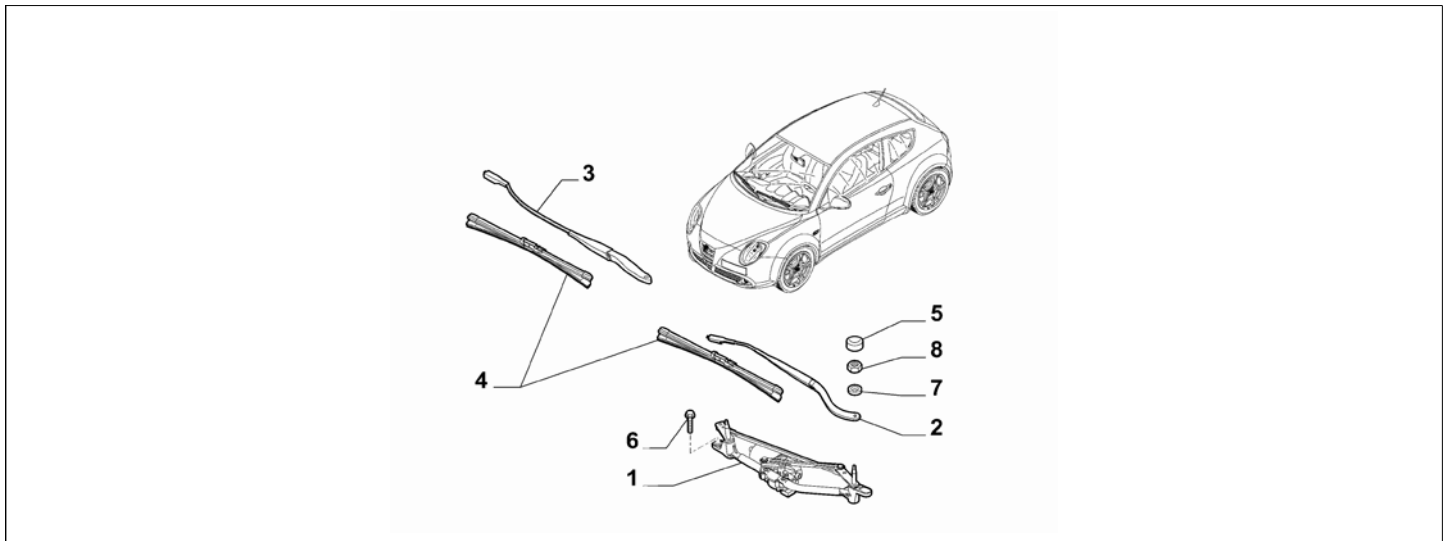

Catalogue	MITO 2011-2013	
Category	18.7 WINDSCREEN WIPER	
Var.	01	LHD
Rev.	00	

Part Num.	Description	Compatibility	Modif.	Qty	Notes	Col.	Reman.
1	50520319 WINDSHIELD WIPER			1			
2	50521548 WIPER ARM, LEFT			1			
3	50508581 WIPER ARM, RIGHT			1			
4	71805776 SET OF KNIVES			1			
5	60508175 BOOT			2			
6	46832715 SCREW			2			
7	12601374 LOCK WASHER			2			
8	16100815 NUT, M8			2			