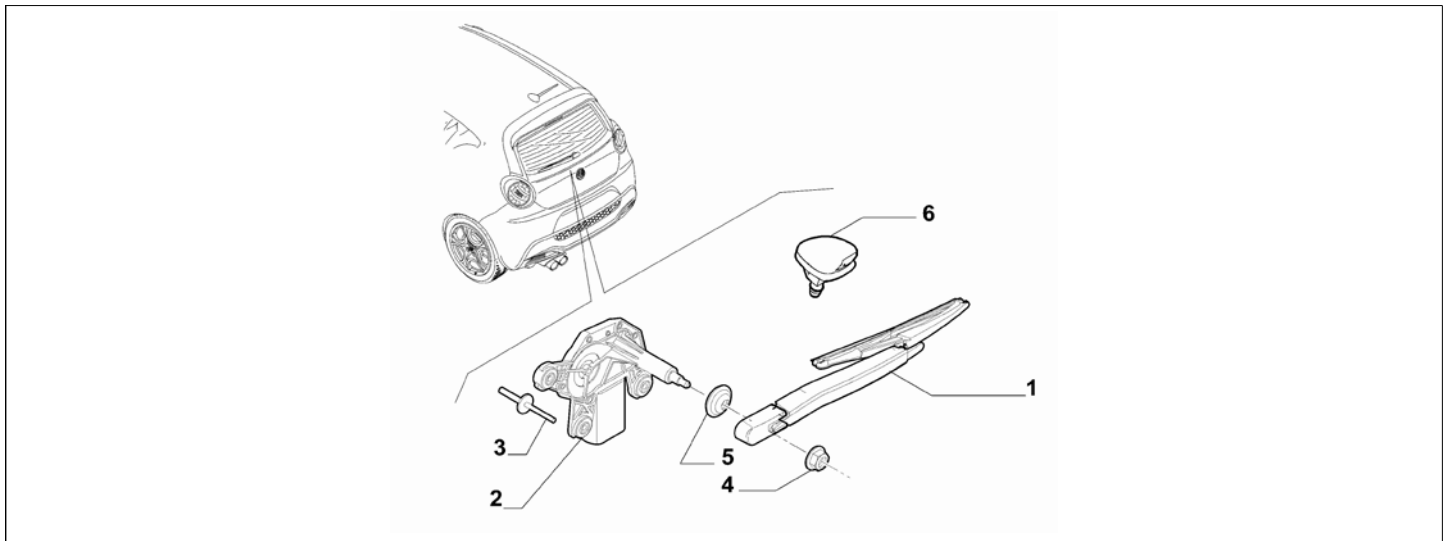

Catalogue	MITO 2011-2013	
Category	18.7 WINDSCREEN WIPER	
Var.	01	
Rev.	00	

Part Num.	Description	Compatibility	Modif.	Qty	Notes	Col.	Reman.
1	50508588 WIPER ARM			1			
2	50508587 BACKLIGHT WIPER			1			
3	51762245 RIVET			3			
4	16102211 NUT, M8			1			
5	51749955 SEAL GASKET			1			
6	735465214 SPRINKLE			1