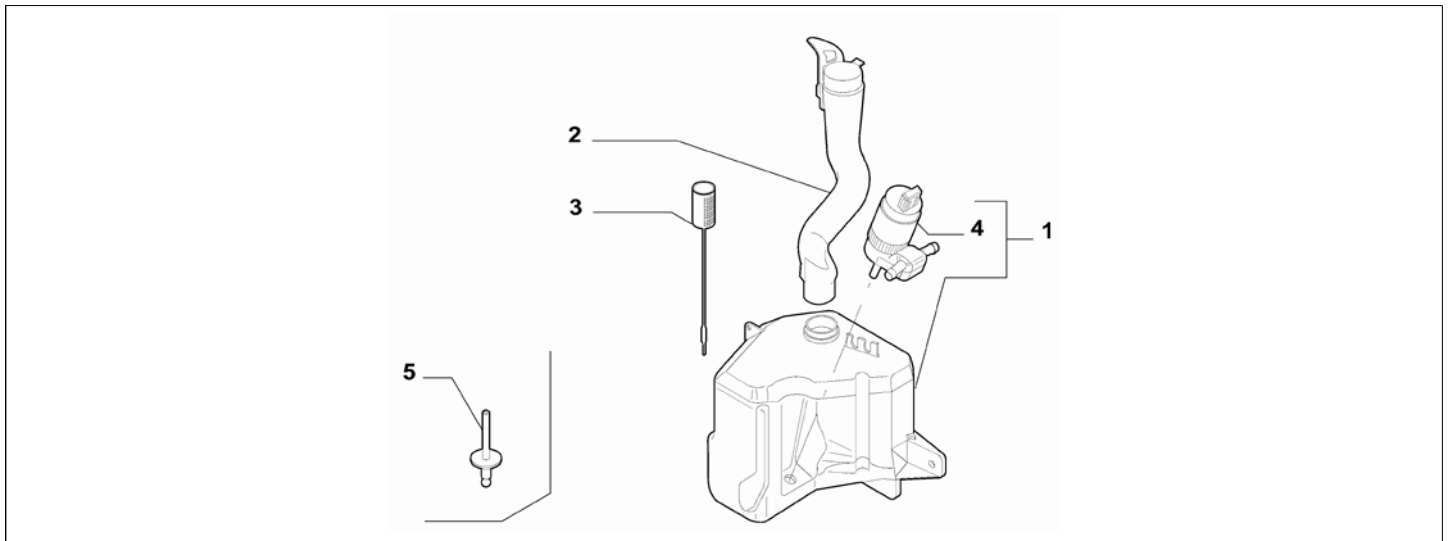

Catalogue	MITO 2011-2013	
Category	18.7 WINDSCREEN WIPER	
Var.	01	!102
Rev.	00	

Part Num.	Description	Compatibility	Modif.	Qty	Notes	Col.	Reman.
1	50512921 TANK			1			
2	50509232 PIPE			1			
3	51773167 FILTER			1			
4	55702893 ELECTROPUMP			1			
5	51757515 RIVET			2			

Legend	
102	HEADLIGHT WIPERS