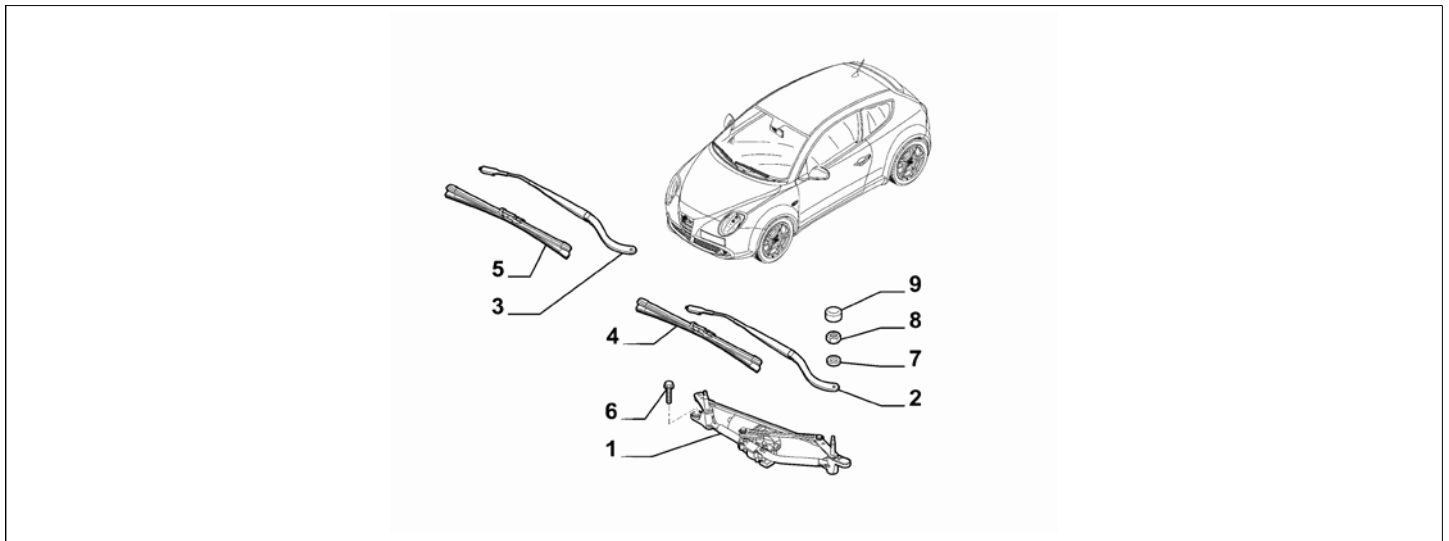

Catalogue	MITO 2011-2013	
Category	18.7 WINDSCREEN WIPER	
Var.	02	RHD
Rev.	00	

Part Num.	Description	Compatibility	Modif.	Qty	Notes	Col.	Reman.
1	50520320 WINDSHIELD WIPER			1			
2	50508582 WIPER ARM, LEFT			1			
3	50521549 WIPER ARM, RIGHT			1			
4	50539275 WIPER BLADE, LEFT			1			
5	50539273 WIPER BLADE, RIGHT			1			
6	46832715 SCREW			2			
7	12601374 LOCK WASHER			2			
8	16100815 NUT, M8			2			
9	60508175 BOOT			2			

Legend	
RHD	STEERING:RIGHT