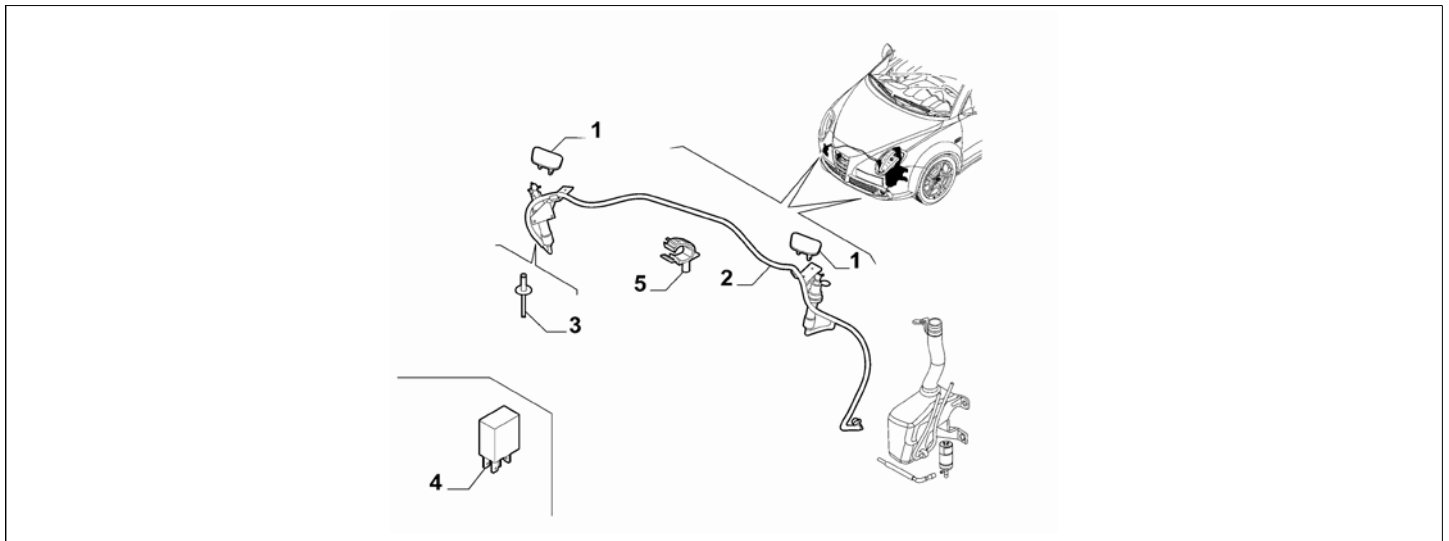

Legend	
110	HEATED WINDSHIELD WASHER SPOUTS

Catalogue	MITO 2011-2013	
Category	18.7 WINDSCREEN WIPER	
Var.	01	
Rev.	00	

Part Num.	Description	Compatibility	Modif.	Qty	Notes	Col.	Reman.
1	156084373 COVER, RIGHT	LL0+102, LL2+102, LL4+102		1	WITH PRIMER		
1	156084388 COVER, LEFT	LL0+102, LL2+102, LL4+102		1	WITH PRIMER		
2	50516827 KIT HEADLAMP WIPER	102		1			
3	51756626 RIVET	102		4			
4	11129787 RELAY, 20 A	102+S/S		1			
5	7645999 CLIP	102		6			