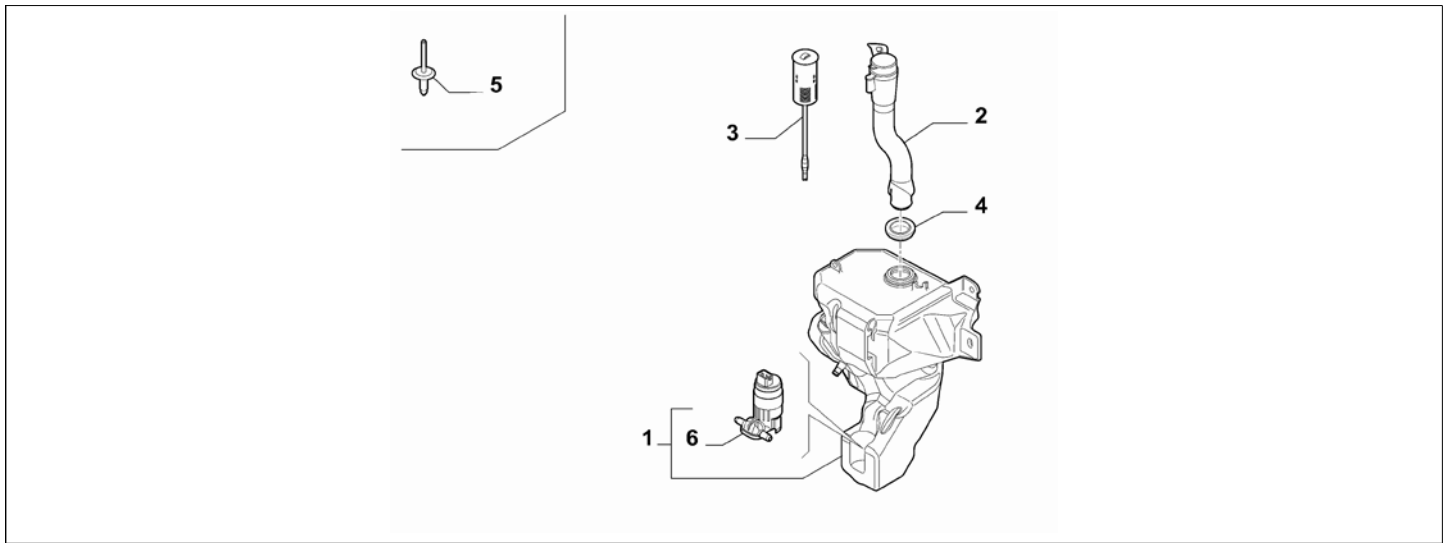

Catalogue	MITO 2011-2013	
Category	18.7 WINDSCREEN WIPER	
Var.	02	102
Rev.	00	

Part Num.	Description	Compatibility	Modif.	Qty	Notes	Col.	Reman.
1	50508589 TANK	102		1			
2	50509232 PIPE			1			
3	51759135 FILTER	102		1			
4	71775911 HEAD GASKET	102		1			
5	51757515 RIVET	102		3			
6	71740942 ELECTROPUMP	102		1			

Legend	
102	HEADLIGHT WIPERS