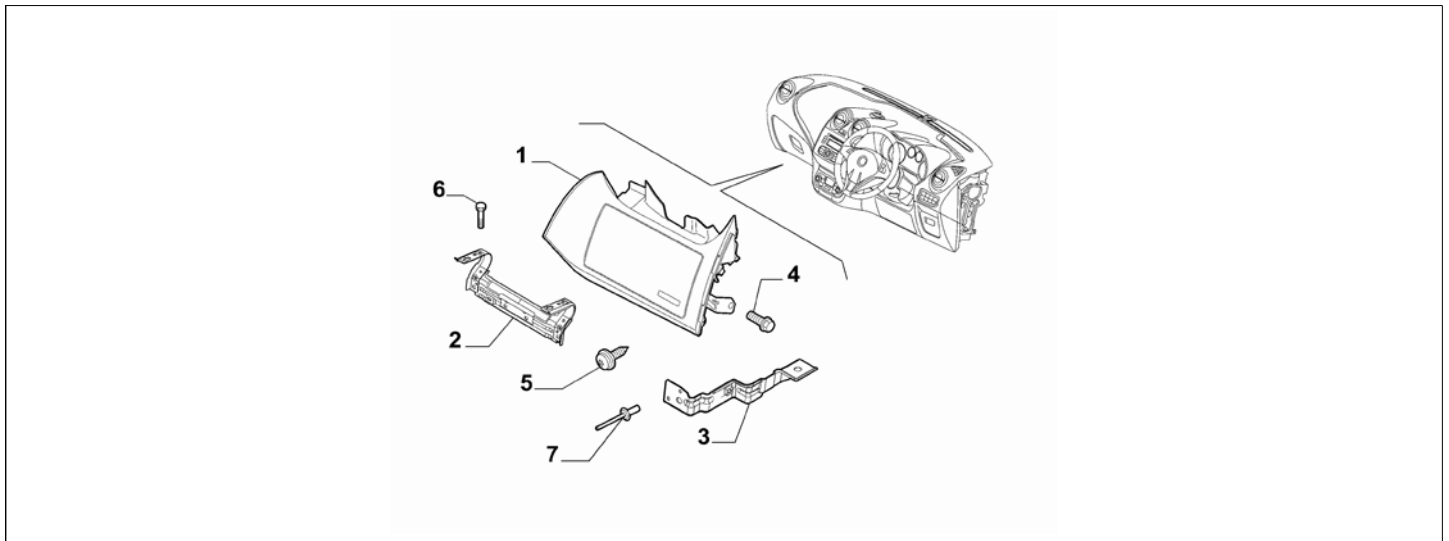

Catalogue	MITO 2011-2013	
Category	18.4 AIR-BAG DEVICES	
Var.	02	RHD + 150
Rev.	00	

Part Num.	Description	Compatibility	Modif.	Qty	Notes	Col.	Reman.
1	156101374 AIR-BAG			1			
2	50513944 BRACKET, RIGHT	RHD		1			
3	50513772 BRACKET, LEFT	RHD		1			
4	11570024 SCREW, M6X22	150		2			
5	46558583 SCREW	150		1			
6	11567624 SCREW, M6X14	RHD		1			
7	51743653 RIVET	RHD		2			

Legend	
150	DRIVER SIDE KNEE BAG
RHD	STEERING:RIGHT