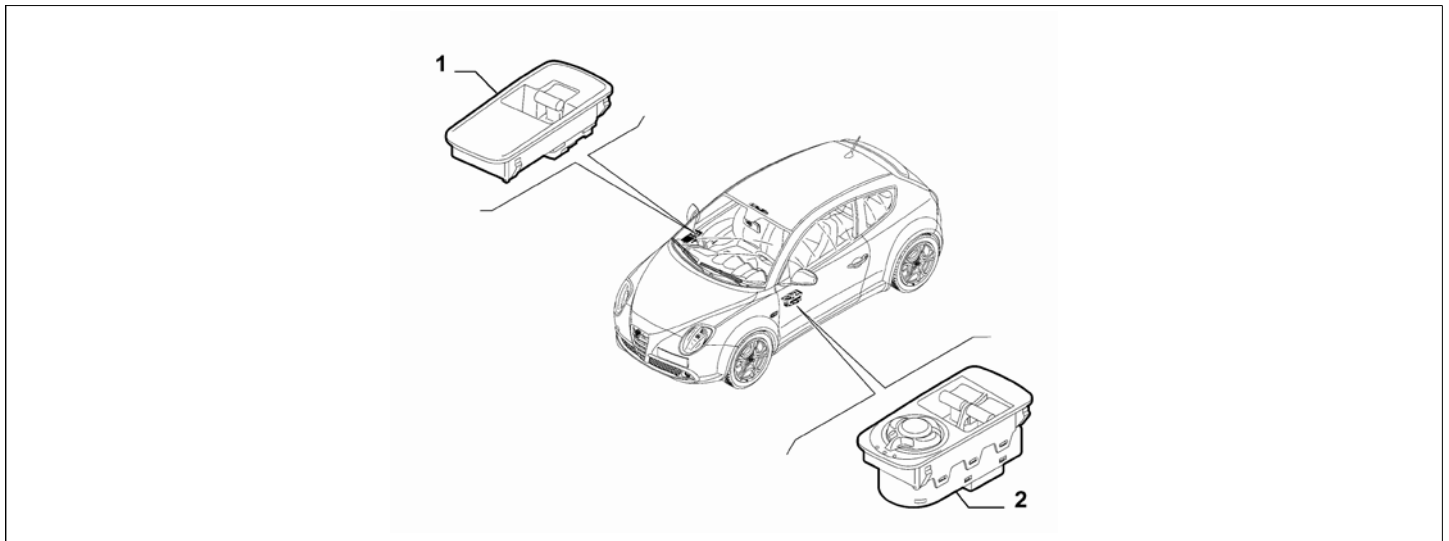

Catalogue	MITO 2011-2013	
Category	18.3 VARIOUS CONTROL PUSH BUTTONS AND SWITCHES	
Var.	01	LHD
Rev.	00	

Part Num.	Description	Compatibility	Modif.	Qty	Notes	Col.	Reman.
1	156085172 SWITCH			1			
2	156085170 SWITCH	441		1			
2	156085171 SWITCH	441		1			