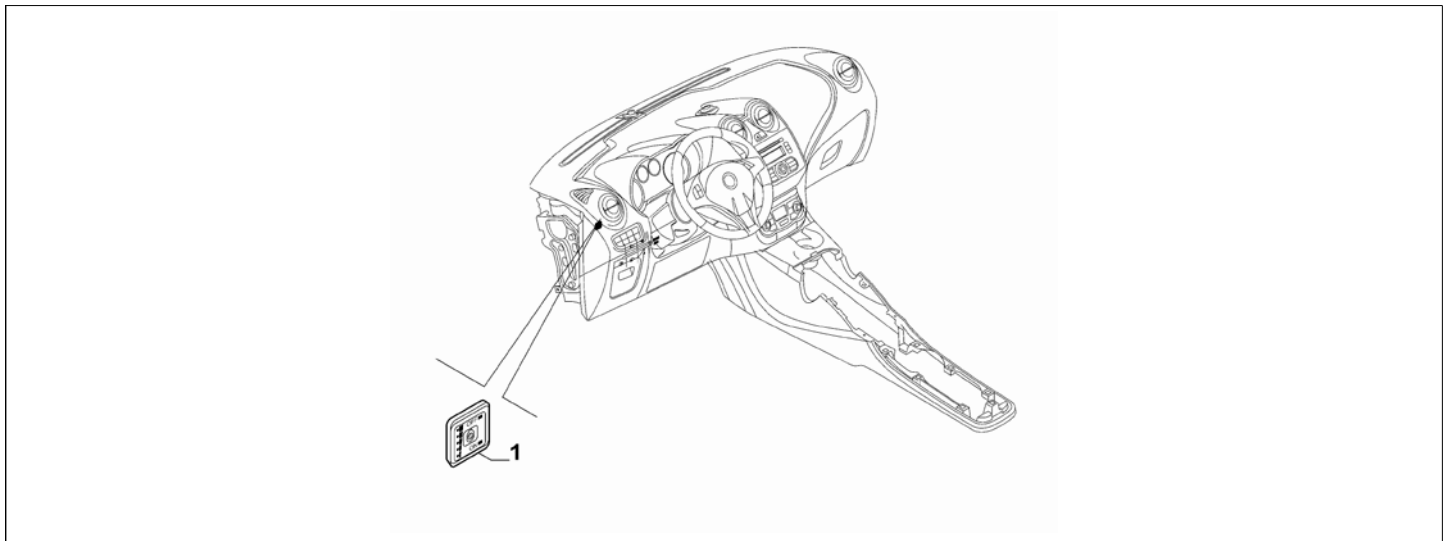

Legend	
213	ALARM SYSTEM
400	LONG OPENABLE ELECTRIC SUNROOF
55Y	CONVERGENCE C3
5J3	INTERIOR KIT

Catalogue	MITO 2011-2013	
Category	18.3 VARIOUS CONTROL PUSH BUTTONS AND SWITCHES	
Var.	01	LPG
Rev.	00	

Part Num.	Description	Compatibility	Modif.	Qty	Notes	Col.	Reman.
1	50524288 SWITCH	EURO5		1			