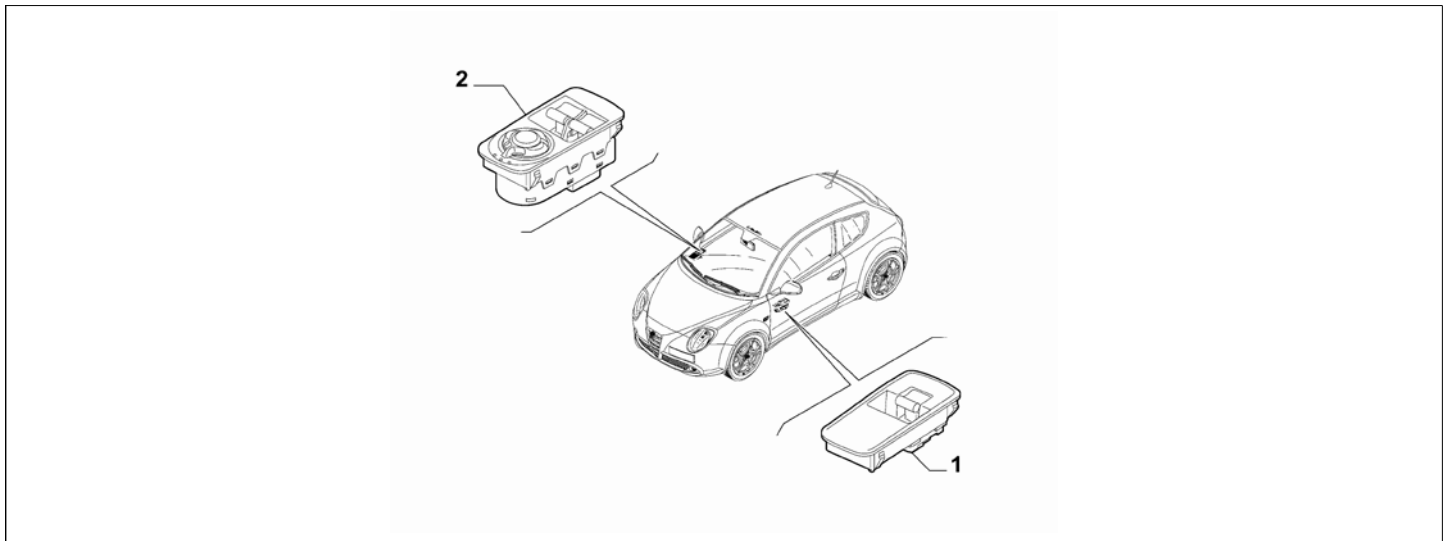

Catalogue	MITO 2011-2013	
Category	18.3 VARIOUS CONTROL PUSH BUTTONS AND SWITCHES	
Var.	02	RHD
Rev.	00	

Part Num.	Description	Compatibility	Modif.	Qty	Notes	Col.	Reman.
1	156085172	SWITCH		1			
2	156085170	SWITCH	441	1			
2	156085171	SWITCH	441	1			

Legend	
441	FOLDING EXTERNAL REARVIEW MIRRORS W. ELEC. CONT. AND DEMISTING
RHD	STEERING:RIGHT