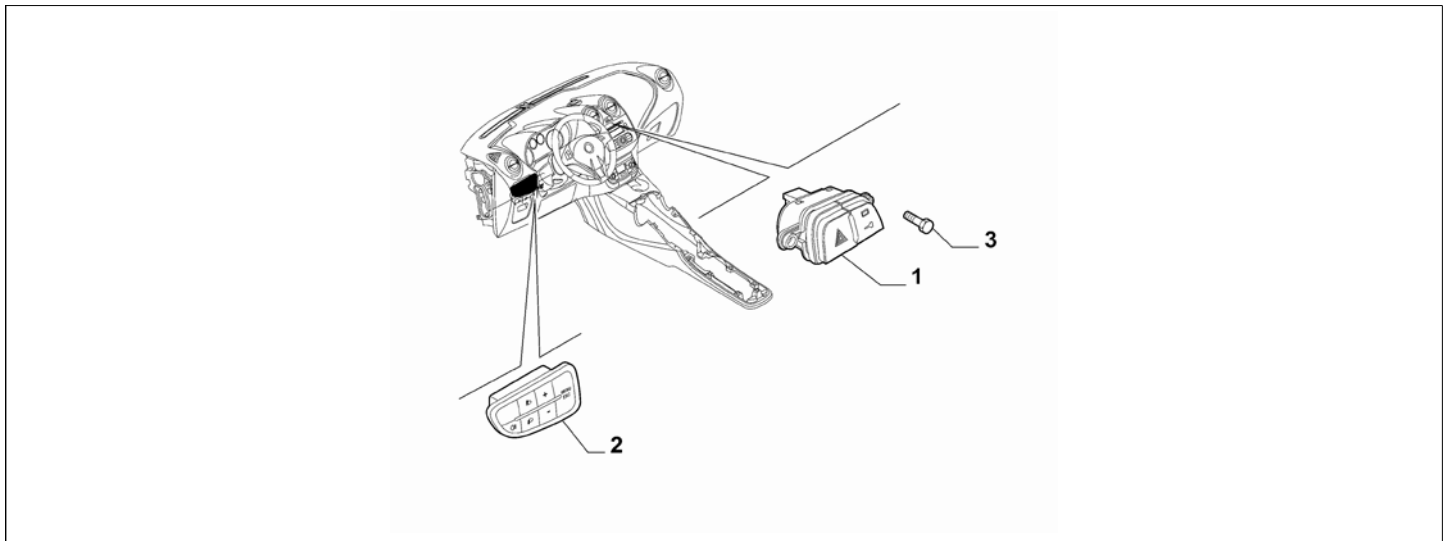

Catalogue	MITO 2011-2013	
Category	18.3 VARIOUS CONTROL PUSH BUTTONS AND SWITCHES	
Var.	01	LHD
Rev.	00	

Part Num.	Description	Compatibility	Modif.	Qty	Notes	Col.	Reman.
1	156087359 SWITCH PANEL			1			
2	156093136 ORNAMENT	!097+!230+!S/S		1			
2	156088863 ORNAMENT	!097+!230+S/S		1			
2	156093137 ORNAMENT	097+!230+!S/S		1			
2	156088864 ORNAMENT	097+!230+S/S		1			
2	156093138 ORNAMENT	097+230+!S/S		1			
2	156088865 ORNAMENT	097+230+S/S		1			
3	16082201 SCREW, 3X10		C16948	2			
3	16083507 SCREW, 4X12		D16948	2			

Legend	
097	FOG LIGHT
230	GAS DISCHARGE HEADLIGHTS
S/S	STOP&START
LHD	STEERING:LEFT
16948	adoption of new 4X12 screw [DAT 29/09/2012]