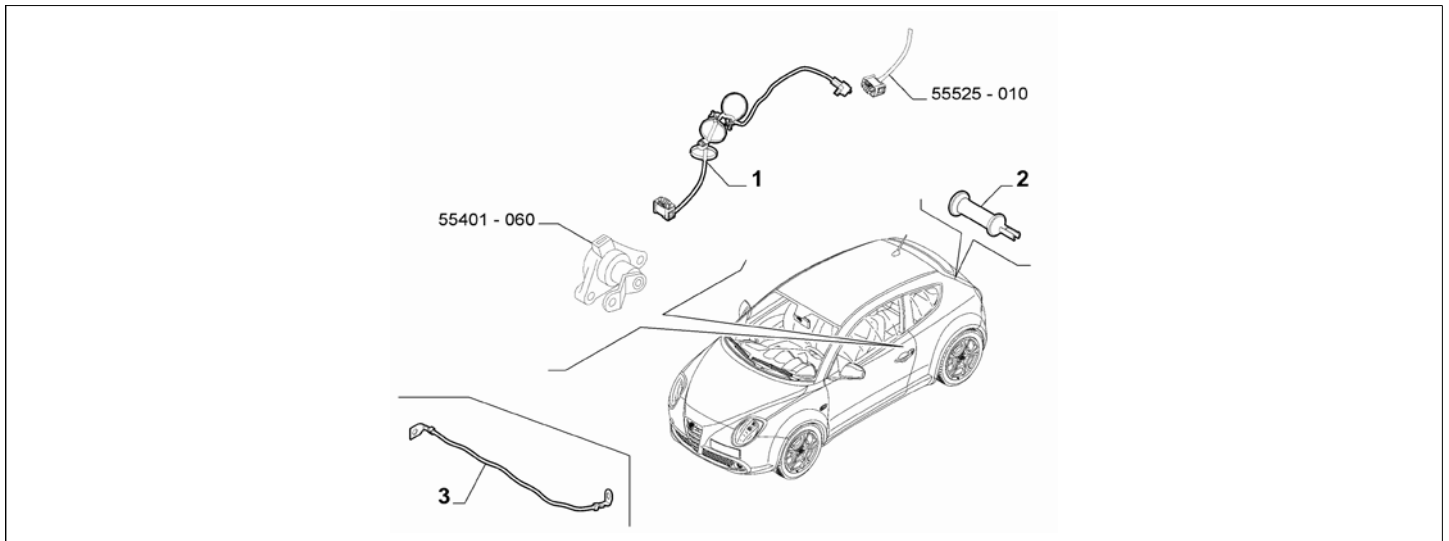

Catalogue	MITO 2011-2013	
Category	18.12 ADDITIONAL CABLES	
Var.	01	
Rev.	00	

Part Num.	Description	Compatibility	Modif.	Qty	Notes	Col.	Reman.
1	50512099 ELECTRIC CABLE	230		1			
2	50521829 PIPE			1			
3	51893350 ELECTRIC CABLE	875CC		1			

Legend	
230	GAS DISCHARGE HEADLIGHTS
875CC	HORSE POWER (MARKET):875