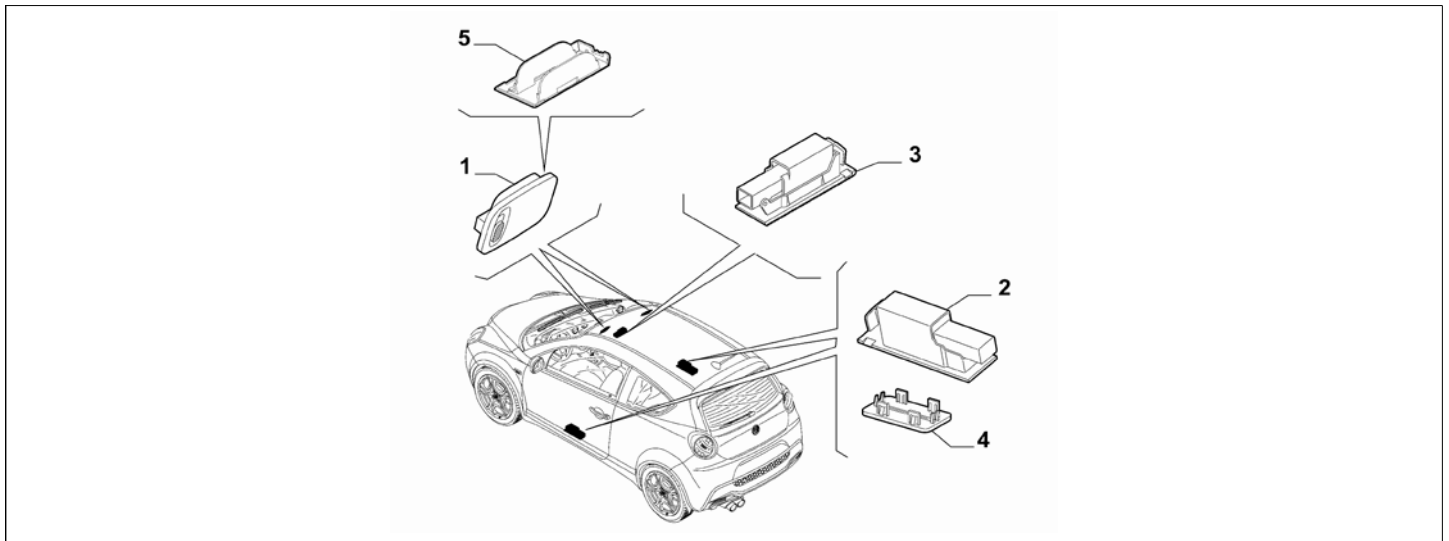

Catalogue	MITO 2011-2013	
Category	17.2 INNER LIGHTING	
Var.	01	
Rev.	00	

Part Num.	Description	Compatibility	Modif.	Qty	Notes	Col.	Reman.
1	156036332 CEILING LAMP, LEFT	LL1+5J3, 5J3		1			
1	735422170 CEILING LAMP, LEFT	LL2+15J3		1			
1	156036332 CEILING LAMP, RIGHT	LL1+5J3, 5J3		1			
1	735422170 CEILING LAMP, RIGHT	LL2+15J3		1			
2	51878127 CEILING LAMP	LL1, LL2		2			
3	51878127 CEILING LAMP			1			
4	735296806 PLUG	LL0, LL4		1			
5	71769662 FRAME			1	GREY		
5	6000628839 FRAME			1	BLACK		

Legend	
5J3	INTERIOR KIT
LL0	TRIM LEVEL:PROGRESSION
LL1	TRIM LEVEL:SPORT
LL2	TRIM LEVEL:DISTINCTIVE
LL4	TRIM LEVEL:ESSENTIAL