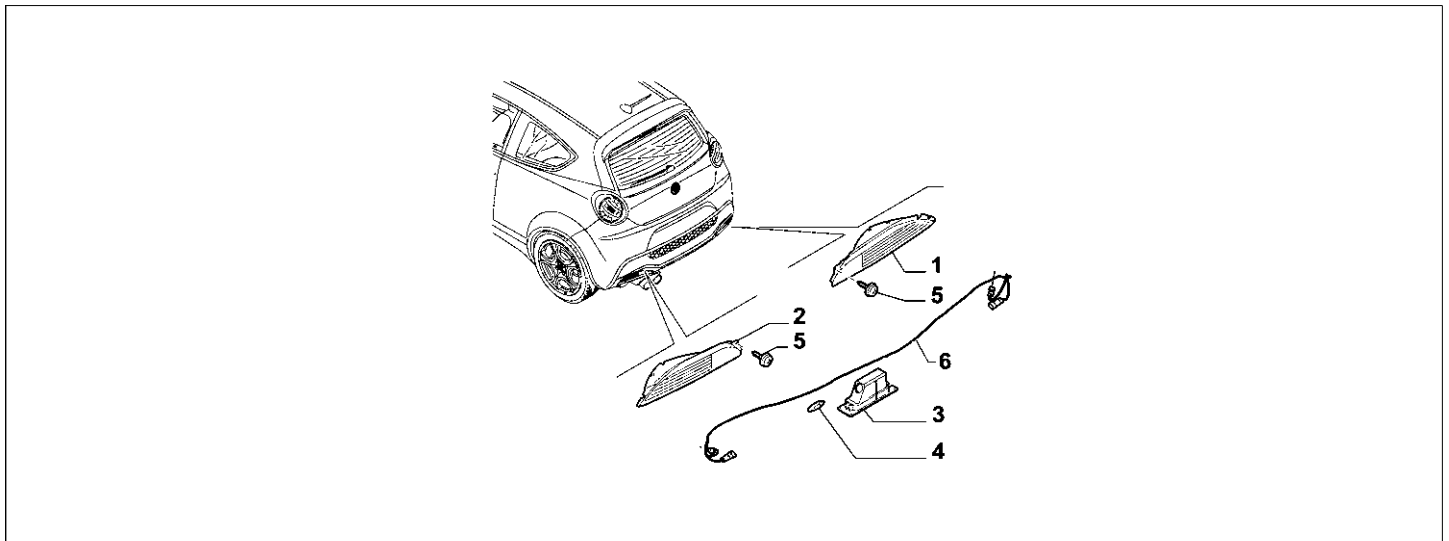

Catalogue	MITO 2011-2013	
Category	17.1 OUTER LIGHTING	
Var.	01	
Rev.	00	

Part Num.	Description	Compatibility	Modif.	Qty	Notes	Col.	Reman.
1	51718011	BACK-UP LAMP	093	1			
1	51718013	BACK-UP LAMP	094	1			
2	51718012	FOGLIGHT	093+1793	1			
2	51718013	BACK-UP LAMP	093+793	1			
2	51718014	FOGLIGHT	094	1			
3	51767932	NUMBER PLATE LAMP, RIGHT		1			
3	51762788	NUMBER PLATE LAMP, LEFT		1			
4	14144190	BULB		2			
5	15903901	SCREW		2			
6	50515643	CABLE HARNESS		1			

Legend	
093	HEADLAMPS FOR VIABILITY ON RIGHT SIDE
094	HEADLAMPS FOR VIABILITY ON LEFT SIDE
793	ADDITIONAL REVERSE LIGHT