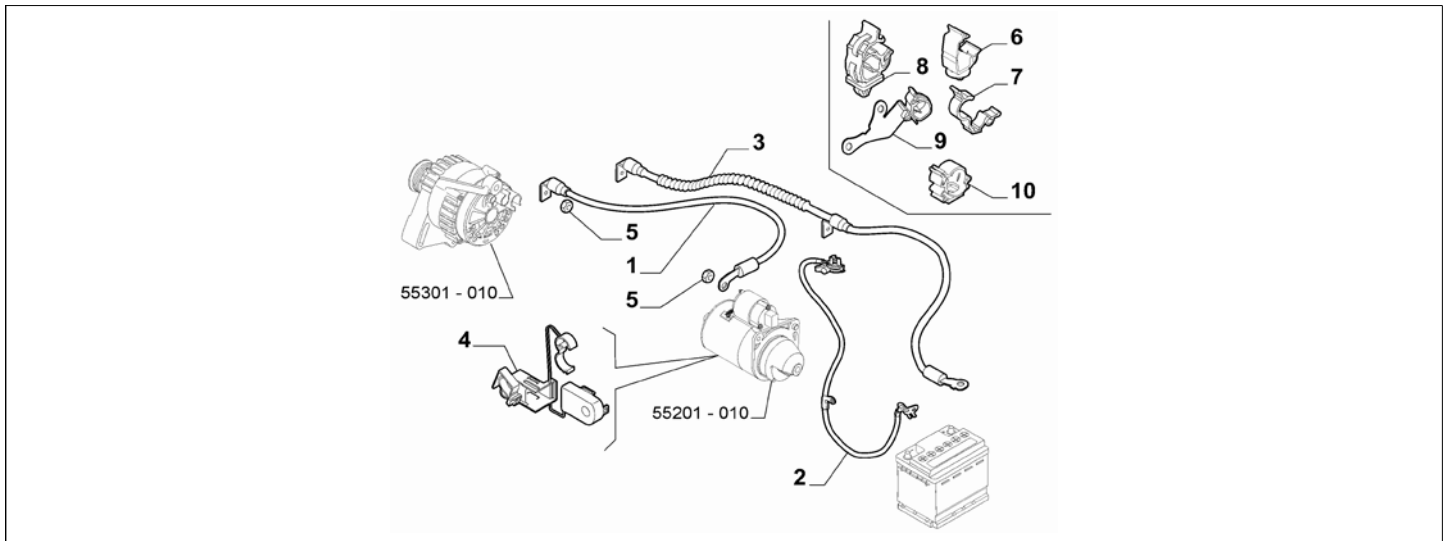

Catalogue	MITO 2011-2013	
Category	16.1 BATTERY	
Var.	01	
Rev.	00	

Part Num.	Description	Compatibility	Modif.	Qty	Notes	Col.	Reman.
1	50518050	ELECTRIC CABLE	1.6D	1			
1	51923916	ELECTRIC CABLE	875CC	1			
2	50516538	GROUND CABLE	EURO4	1			
2	50517114	GROUND CABLE	70HP, 78HP+IS/S	1			
2	50518739	GROUND CABLE	78HP+S/S, 105HP	C15158	1		
2	50522483	GROUND CABLE	78HP+S/S, 105HP	D15158	1		
2	50518735	GROUND CABLE	170HP	C15158	1		
2	50522484	GROUND CABLE	170HP	D15158	1		
2	50518740	GROUND CABLE	135HP+ITCT	C15158	1		
2	50522485	GROUND CABLE	135HP+ITCT	D15158	1		
2	50520768	GROUND CABLE	TCT	C15158	1		
2	50522486	GROUND CABLE	TCT	D15158	1		
2	50519024	GROUND CABLE	1.6D	C15158	1		
2	50522487	GROUND CABLE	1.6D	D15158	1		
2	50518738	GROUND CABLE	85HP, 95HP	C15158	1		
2	50522488	GROUND CABLE	85HP, 95HP	D15158	1		
2	50521602	GROUND CABLE	1.4+120HP+EURO5	D15158	1		
2	50522483	GROUND CABLE	875CC		1		
3	50514632	ELECTRIC CABLE	70HP, 78HP+IS/S	1			
3	50515934	ELECTRIC CABLE	78HP+S/S, 105HP	1			
3	50514633	ELECTRIC CABLE	EURO4, 1.4+155HP+EURO4+ITCT+IS/S	1			
3	50515935	ELECTRIC CABLE	135HP+ITCT	1			
3	50515936	ELECTRIC CABLE	TCT	1			
3	50521435	ELECTRIC CABLE	1.6D	1			
3	50515936	ELECTRIC CABLE	170HP	1			
3	50515938	ELECTRIC CABLE	85HP, 95HP	1			
3	50521996	ELECTRIC CABLE	875CC	1			
3	50521601	ELECTRIC CABLE	1.4+120HP+EURO5	1			
4	51855380	SHIELD	1.3D	1			
4	46554401	SHIELD	875CC	1			
5	14076511	NUT	1.3D, 1.4, 1.6D	1			
5	14076511	NUT	875CC	1			
6	7759253	CLIP		1			
7	51790498	CLIP	1.3D, 1.4, 1.6D	1