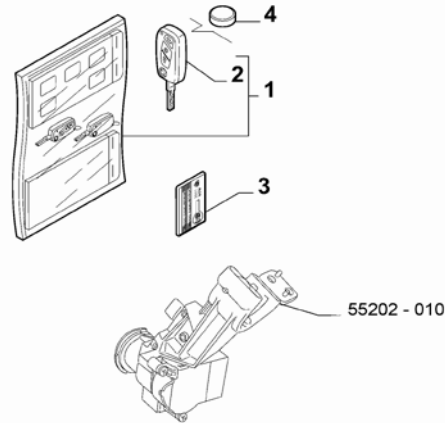

Catalogue	MITO 2011-2013	
Category	15.2 KEY SWITCH IGNITION	
Var.	01	
Rev.	00	

Part Num.	Description	Compatibility	Modif.	Qty	Notes	Col.	Reman.
1	50525430 KEY SWITCHIGNITION	LHD+ITCT		1			
1	50525428 KEY SWITCHIGNITION	RHD+ITCT		1			
1	50525429 KEY SWITCHIGNITION	TCT		1			
2	51755627 BRACKET			1			
3	51927074 SCREW, M8X1,25			2			
4	51865544 ANTENNA	LHD+ITCT		1			
4	55703083 ANTENNA	RHD+ITCT		1			
4	55703083 ANTENNA	TCT		1			

Legend	
TCT	SPECIFIC GEARBOX
RHD	STEERING:RIGHT
LHD	STEERING:LEFT

Catalogue	MITO 2011-2013	
Category	15.2 KEY SWITCH IGNITION	
Var.	01	
Rev.	00	

Part Num.	Description	Compatibility	Modif.	Qty	Notes	Col.	Reman.
1	71751381	CODE 2 BLOCK KIT	AM00+4YV, AM23+4YV, AM47+4YV, AM87+4YV		1		
1	71751381	CODE 2 BLOCK KIT	AM00+4YV, AM23+4YV, AM47+4YV, AM87+4YV		1		
1	71753209	CODE 2 BLOCK KIT	AM26		1		
2	71751033	CODE 2 KEY, WITH REMOTE CONTROL	AM00+4YV, AM23+4YV, AM47+4YV, AM87+4YV		1	DIAMOND SILVER COLOUR WITH TRANSPARENT PAINT	
2	71751033	CODE 2 KEY, WITH REMOTE CONTROL	AM00+4YV, AM23+4YV, AM47+4YV, AM87+4YV		1	DIAMOND SILVER COLOUR WITH TRANSPARENT PAINT	
2	71751034	CODE 2 KEY, WITHOUT REMOTE CONTROL	AM00+4YV, AM23+4YV, AM47+4YV, AM87+4YV		1	DIAMOND SILVER COLOUR WITH TRANSPARENT PAINT	
2	71753208	CODE 2 KEY	AM26		1		
3	6000627948	CODE CARD 2			1		
4	60779608	BATTERY			1		