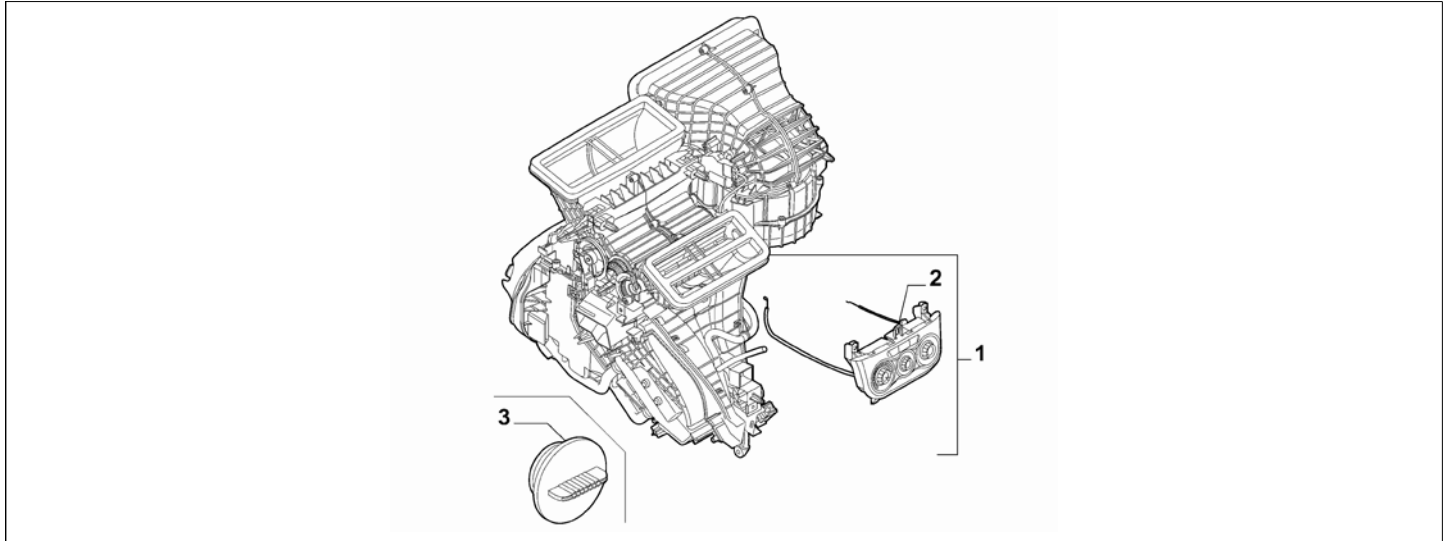

Catalogue	MITO 2011-2013	
Category	13.1 VENTILATION AND HEATING	
Var.	01	!025 + !140
Rev.	00	

Part Num.	Description	Compatibility	Modif.	Qty	Notes	Col.	Reman.
1	156097734	HEATER	LHD+!025+!140+!52Y	C15996	1		
1	156101290	HEATER	LHD+!025+!140+!52Y	D15996	1		
1	156097738	HEATER	LHD+!025+!140+!52Y	C15996	1		
1	156101293	HEATER	LHD+!025+!140+!52Y	D15996	1		
1	156097736	HEATER	RHD+!025+!140+!52Y	C15996	1		
1	156101291	HEATER	RHD+!025+!140+!52Y	D15996	1		
1	156097739	HEATER	RHD+!025+!140+!52Y	C15996	1		
1	156101295	HEATER	875CC+LHD+!025+!140		1		
1	156101296	HEATER	875CC+RHD+!025+!140		1		
2	156097735	ORNAMENT	LHD+!025+!140+!52Y	C15996	1		
2	156101289	ORNAMENT	LHD+!025+!140+!52Y	D15996	1		
2	156097735	ORNAMENT	LHD+!025+!140+!52Y	C15996	1		
2	156101289	ORNAMENT	LHD+!025+!140+!52Y	D15996	1		
2	156097737	ORNAMENT	RHD+!025+!140+!52Y	C15996	1		
2	156101292	ORNAMENT	RHD+!025+!140+!52Y	D15996	1		
2	156097737	ORNAMENT	RHD+!025+!140+!52Y	C15996	1		
2	156101292	ORNAMENT	RHD+!025+!140+!52Y	D15996	1		
2	156101289	ORNAMENT	875CC+LHD+!025+!140		1		
2	156101292	ORNAMENT	875CC+RHD+!025+!140		1		
3	55702092	PLUG	!025+!140		1		

Legend	
025	AIR CONDITIONER 1
140	CLIMATE CONTROL 2
52Y	PTC HEATER FOR DIESEL
875CC	HORSE POWER (MARKET):875
RHD	STEERING:RIGHT
LHD	STEERING:LEFT
15996	Restored conditioner with fan diameter 73 [DAT 11/07/2012]