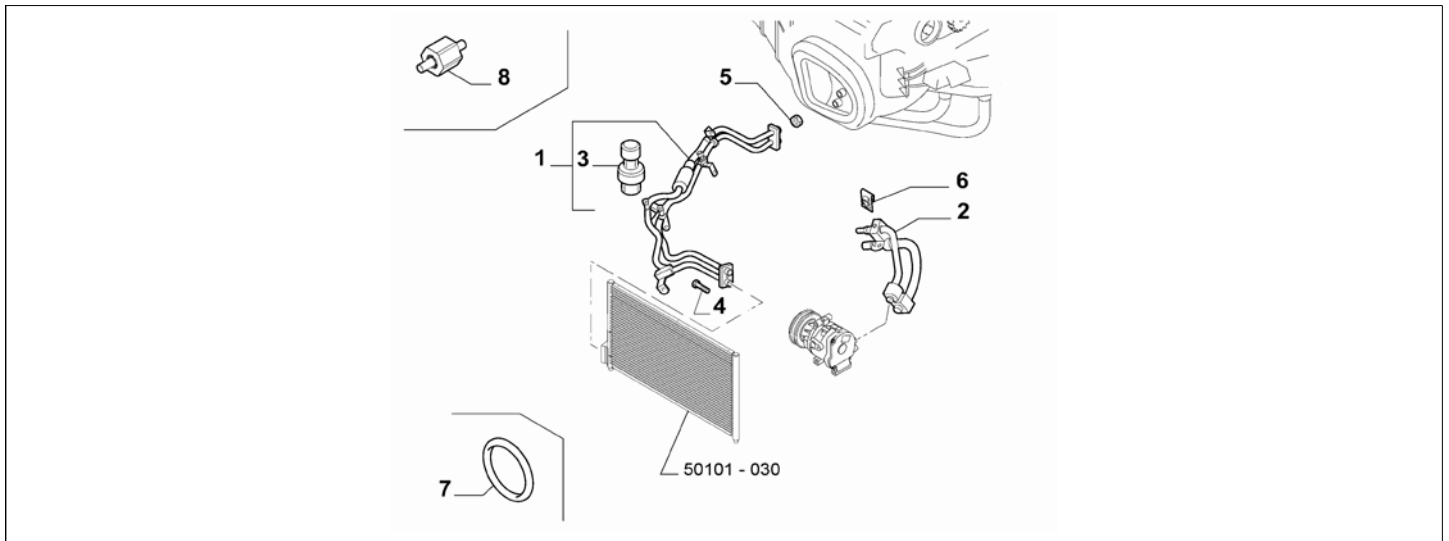

Catalogue	MITO 2011-2013	
Category	13.1 VENTILATION AND HEATING	
Var.	01	1.3D
Rev.	00	

Part Num.	Description	Compatibility	Modif.	Qty	Notes	Col.	Reman.
1	50519981	HOSE	025+140		1		
1	50519981	HOSE	140		1		
2	50515420	PIPE	025+140		1		
2	50515420	PIPE	140		1		
3	50550372	PRESSURESTAT	025+140		1		
4	811900015	SCREW, M8X30	025+140		1		
4	811900015	SCREW, M8X30	1025+140		1		
5	14040611	NUT, M6	025+140		1		
5	14040611	NUT, M6	140		1		
6	14189071	BRACKET	025		1		
6	14189071	BRACKET	140		1		
7	10852283	SEAL GASKET, 2,62X6,6			1		
7	10852383	SEAL GASKET, 3,53X13,87			1		
7	10877980	SEAL GASKET, 1/2"			1		
7	10877887	SEAL GASKET, 3/8"			1		
8	51855606	PAD	025+140		1		
8	51855606	PAD	140		1		

Legend	
025	AIR CONDITIONER 1
140	CLIMATE CONTROL 2
1.3D	HORSE POWER (MARKET):1.3