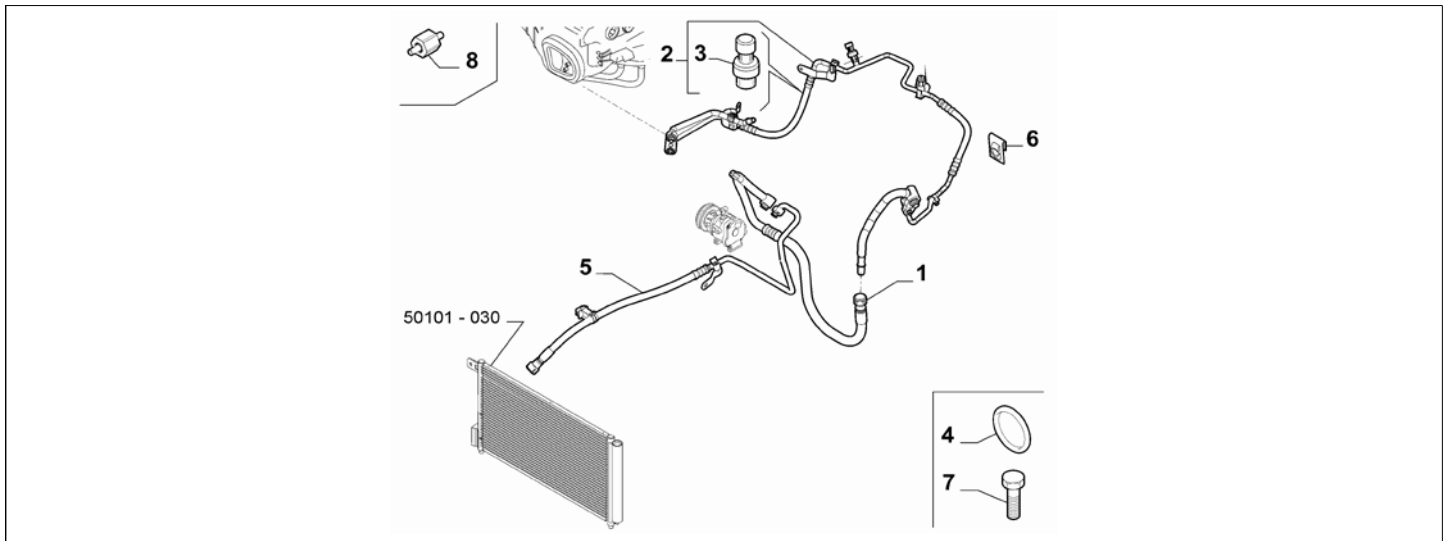

Catalogue	MITO 2011-2013	
Category	13.1 VENTILATION AND HEATING	
Var.	04	875CC
Rev.	00	

Part Num.	Description	Compatibility	Modif.	Qty	Notes	Col.	Reman.
1	51974525	HOSE	025+140	1			
1	51974525	HOSE	140	1			
2	52055484	HOSE	025+140	1			
2	52055484	HOSE	140	1			
3	51768288	PRESSURESTAT	TURBO+025+140	1			
4	10552083	SEAL GASKET, 12,35		1			
4	10552183	SEAL GASKET, 15,15		1			
4	10852283	SEAL GASKET, 2,62X6,6		1			
4	10852383	SEAL GASKET, 3,53X13,87		1			
4	10877980	SEAL GASKET, 1/2"		1			
4	10877887	SEAL GASKET, 3/8"		1			
4	10878180	SEAL GASKET, 3/4"		1			
5	52012109	HOSE	140	1			
5	52012109	HOSE	025+140	1			
6	14189071	BRACKET		1			
7	811900004	SCREW, M6X1X25	025+140	2			
7	811900004	SCREW, M6X1X25	1025+140	2			
8	51855606	PAD		1			

Legend	
025	AIR CONDITIONER 1
140	CLIMATE CONTROL 2
TURBO	(ASPIRATED/TURBO):TURBO
875CC	HORSE POWER (MARKET):875