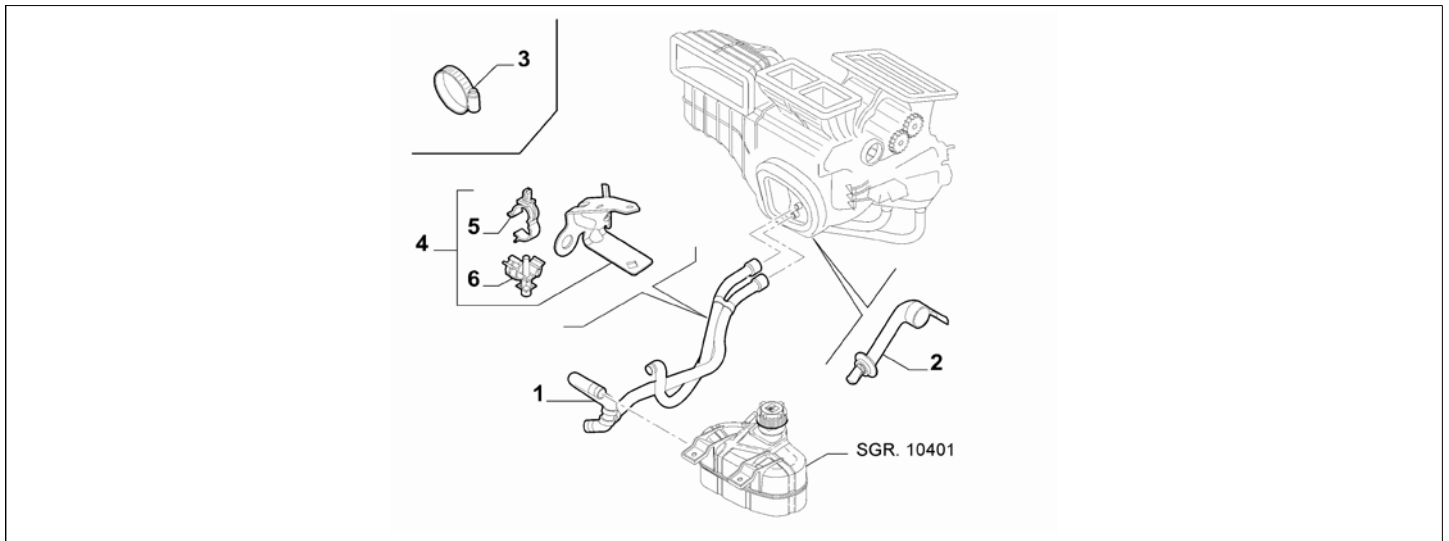

Catalogue	MITO 2011-2013	
Category	13.1 VENTILATION AND HEATING	
Var.	05	875CC
Rev.	00	

Part Num.	Description	Compatibility	Modif.	Qty	Notes	Col.	Reman.
1	51908725	HOSE		1			
2	55700081	SLEEVE	025+140	1			
2	55700081	SLEEVE	140	1			
3	13126270	COLLAR, DIAMETER 21.5		1			
3	13126370	COLLAR, DIAMETER 22.5		1			
4	55240874	BRACKET		1			
5	55185977	CLIP		2			
6	60590729	CLIP		2			

Legend	
025	AIR CONDITIONER 1
140	CLIMATE CONTROL 2
875CC	HORSE POWER (MARKET):875