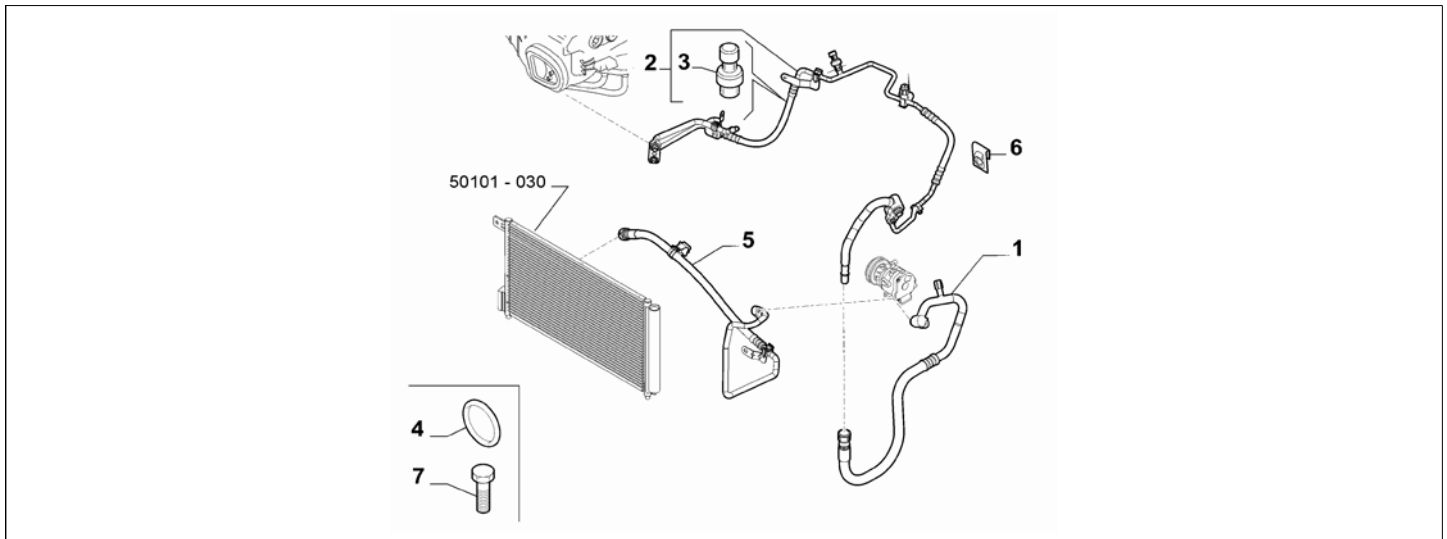

Catalogue	MITO 2011-2013	
Category	13.1 VENTILATION AND HEATING	
Var.	02	1.4
Rev.	00	

Part Num.	Description	Compatibility	Modif.	Qty	Notes	Col.	Reman.
1	50512736	HOSE	NOTURBO+025+140	1			
1	50512736	HOSE	NOTURBO+1025+140	1			
1	50530838	HOSE	TURBO+025+140	1			
1	50530838	HOSE	TURBO+140	1			
2	50510273	HOSE	NOTURBO+025+140	1			
2	50510273	HOSE	NOTURBO+1025+140	1			
2	50512732	HOSE	TURBO+025+140	1			
2	50512732	HOSE	TURBO+140	1			
2	50521705	HOSE	EURO5+025+140+LPG	1			
2	50521705	HOSE	EURO5+140+LPG	1			
3	50550372	PRESSURESTAT	NOTURBO+025+140	1			
3	51768288	PRESSURESTAT	TURBO+025+140	1			
4	10552083	SEAL GASKET, 12,35		1			
4	10552183	SEAL GASKET, 15,15		1			
4	10852283	SEAL GASKET, 2,62X6,6		1			
4	10852383	SEAL GASKET, 3,53X13,87		1			
4	10877980	SEAL GASKET, 1/2"		1			
4	10877887	SEAL GASKET, 3/8"		1			
5	50521503	HOSE	NOTURBO+025+140	1			
5	50521503	HOSE	NOTURBO+140	1			
5	50521504	HOSE	TURBO+025+140	1			
5	50521504	HOSE	TURBO+140	1			
6	14189071	BRACKET		1			
7	811900004	SCREW, M6X1X25	025+140	2			
7	811900004	SCREW, M6X1X25	1025+140	2			

Legend	
025	AIR CONDITIONER 1
140	CLIMATE CONTROL 2
LPG	LPG POWER SUPPLY (ITALY STANDARD)
NOTURBO	(ASPIRATED/TURBO):EXHAUST FAN
TURBO	(ASPIRATED/TURBO):TURBO
1.4	HORSE POWER (MARKET):1370
EURO5	ECOLOGY:LIM.ECC PHASE 5