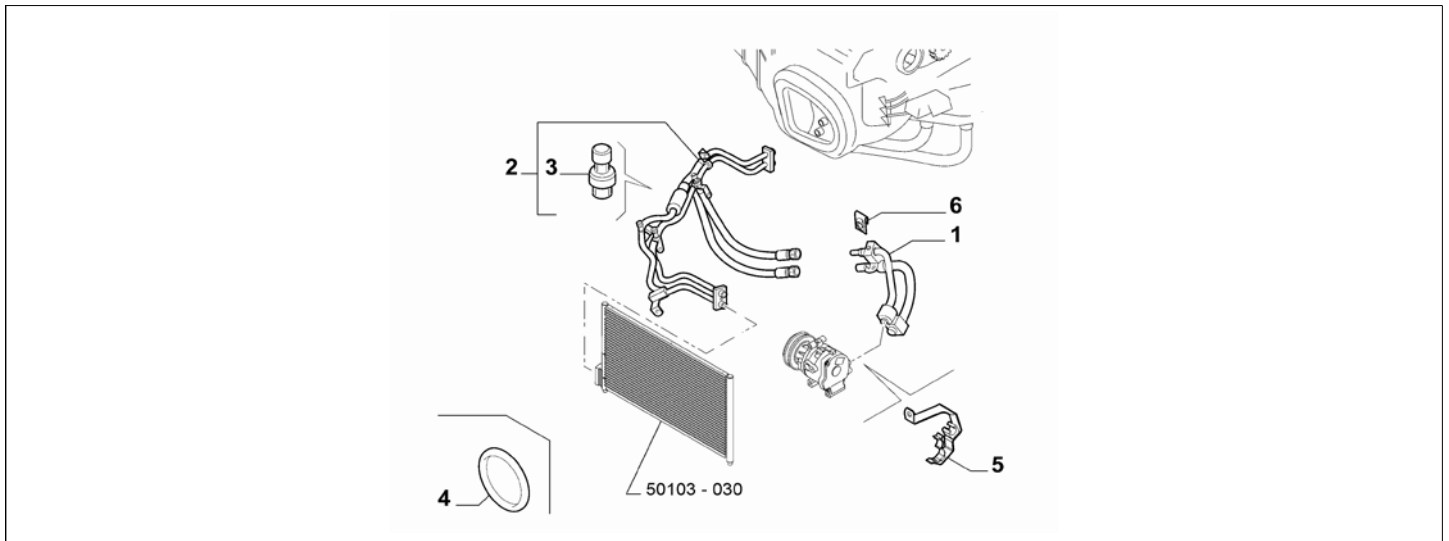

Catalogue	MITO 2011-2013	
Category	13.1 VENTILATION AND HEATING	
Var.	03	1.6D
Rev.	00	

Part Num.	Description	Compatibility	Modif.	Qty	Notes	Col.	Reman.
1	50508651	HOSE	025+1140	1			
1	50508651	HOSE	140	1			
2	50508655	HOSE	025+1140	1			
2	50508655	HOSE	140	1			
3	50550372	PRESSURESTAT		1			
4	10877980	SEAL GASKET, 1/2"		1			
4	10878180	SEAL GASKET, 3/4"		1			
4	10852283	SEAL GASKET, 2,62X6,6		1			
4	10852383	SEAL GASKET, 3,53X13,87		1			
4	10877887	SEAL GASKET, 3/8"		1			
5	50513272	BRACKET	025+1140	1			
5	50513272	BRACKET	140	1			
6	14189071	BRACKET	025	1			
6	14189071	BRACKET	140	1			

Legend	
025	AIR CONDITIONER 1
140	CLIMATE CONTROL 2
1.6D	HORSE POWER (MARKET):1598