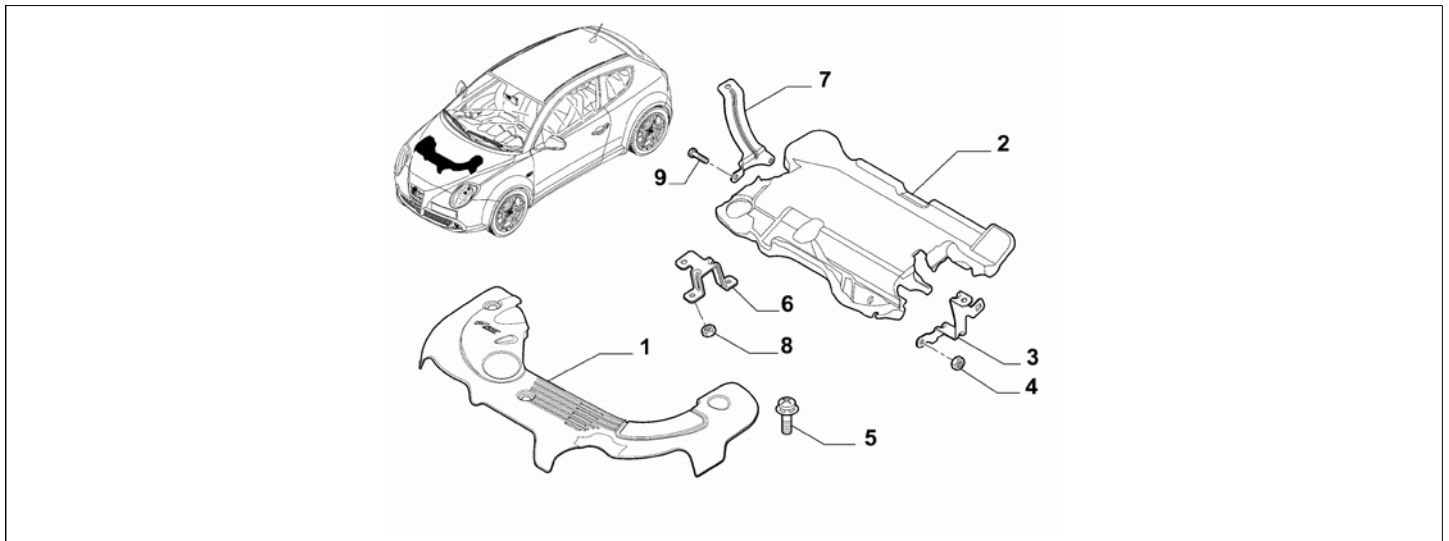

Catalogue	MITO 2011-2013	
Category	10.1 FRAME GUARDS	
Var.	02	1.3D
Rev.	00	

Part Num.	Description	Compatibility	Modif.	Qty	Notes	Col.	Reman.
1	51867102 COVER			1			
2	51867100 PROTECTION			1			
3	51870507 BRACKET			1			
4	51877465 NUT			1			
5	82485531 SCREW AND WASHER ASSY			3			
6	51870505 BRACKET			1			
7	51870506 BRACKET			1			
8	51876079 NUT			2			
9	16285921 SCREW, M6X12			1			

Legend	
1.3D	HORSE POWER (MARKET):1.3