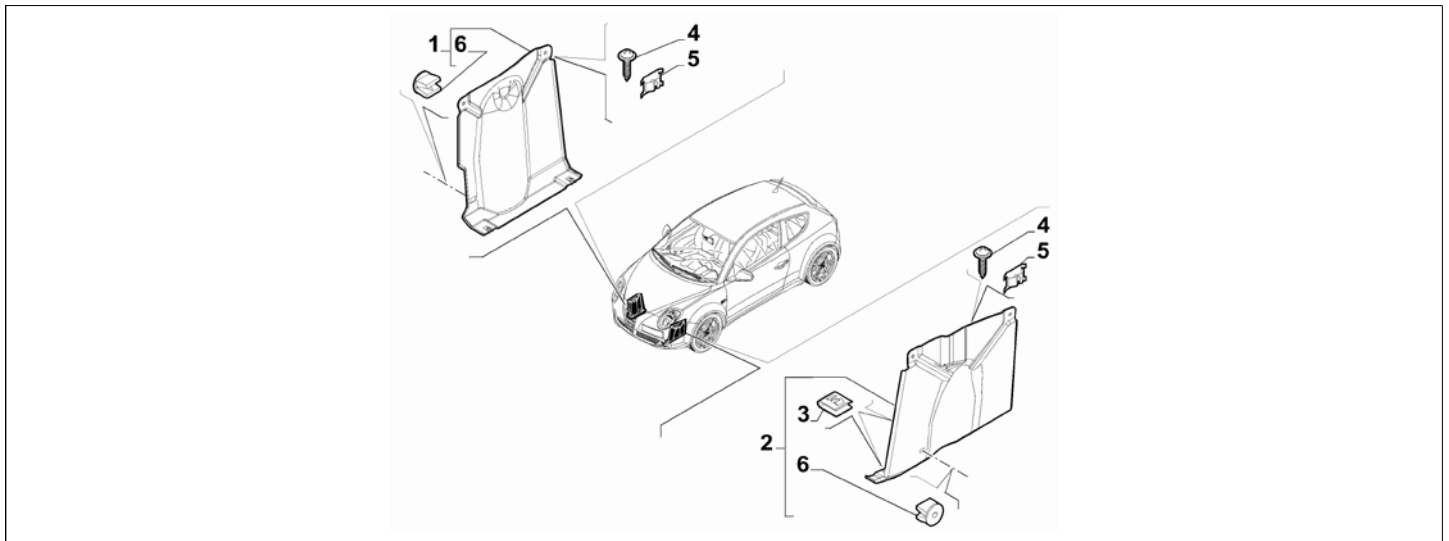

Catalogue	MITO 2011-2013	
Category	10.1 FRAME GUARDS	
Var.	01	
Rev.	00	

Part Num.	Description	Compatibility	Modif.	Qty	Notes	Col.	Reman.
1	51878077	PROTECTION	1.4+TURBO, 1.6D		1		
1	51769756	PROTECTION	NOTURBO		1		
1	51754604	PROTECTION	1.3D		1		
2	50518166	PROTECTION	1.4+TURBO, 1.6D		1		
2	50518166	PROTECTION	NOTURBO+129		1		
3	14369071	BRACKET	1.4+TURBO, 1.6D		2		
3	14369071	BRACKET	NOTURBO+129		2		
4	15534509	SCREW			3		
5	51747309	INSERT			2		
6	14115980	PAD	1.4+TURBO, 1.6D		1		
6	14115980	PAD	NOTURBO		1		

Legend	
129	ADAPTED FOR COLD COUNTRIES
NOTURBO	(ASPIRATED/TURBO):EXHAUST FAN
TURBO	(ASPIRATED/TURBO):TURBO
1.3D	HORSE POWER (MARKET):1.3
1.4	HORSE POWER (MARKET):1370
1.6D	HORSE POWER (MARKET):1598