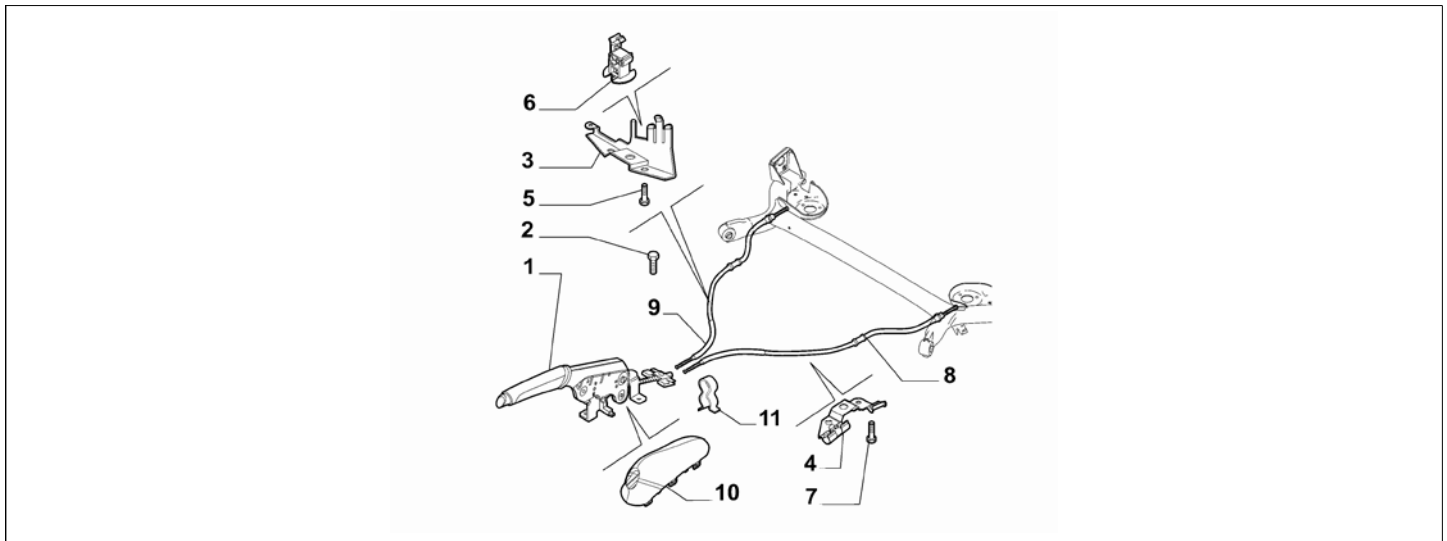

Catalogue	MITO 2008-2011	
Category	9.6 BRAKE HAND CONTROL	
Var.	01	
Rev.	00	

Part Num.	Description	Compatibility	Modif.	Qty	Notes	Col.	Reman.
1	735410257 LEVER	(78HP, 85HP, 90HP, 95HP, 105HP, 120HP, 135HP, 155HP)+1320		1			
1	156096539 LEVER	170HP		1			
1	156096539 LEVER	(78HP, 85HP, 90HP, 95HP, 105HP, 120HP, 135HP, 155HP)+320		1			
2	13028324 SCREW			02			
3	55700930 BRACKET, LEFT			01			
4	55700931 BRACKET, RIGHT			01			
5	11617224 SCREW AND WASHERASSY			02			
6	46805107 CLIP			01			
7	50546418 SCREW AND WASHERASSY, M8X16			02			
8	51871599 CABLE, RIGHT		C14101	01			
8	50519021 CABLE, RIGHT		D14101	01			
9	55704104 CABLE, LEFT		C14101	01			
9	50519023 CABLE, LEFT		D14101	01			
10	156084507 BOOT	LL2	C14063	01			
10	156088074 BOOT	LL2	D14063	1			
10	156088074 BOOT	LL0, LL1, LL3		1			
11	50521441 CLIP			2			

Legend	
320	LEATHER STEERING WHEEL AND GEAR LEVER KNOB
155HP	POWER:1.4 FIRE 16V TURBO 155HP (EURO 5)
170HP	POWER:1.4 FIRE 16V TURBO MULTIAIR 170HP EURO 5
78HP	POWER:1.4 FIRE 16V 78HP EURO5
85HP	POWER:1.3 SDE 85HP EURO5
90HP	POWER:1.3 SDE 90HP EURO4
95HP	POWER:95HP
105HP	POWER:1.4 FIRE 16V MULTIAIR 105HP (EURO 5)
120HP	POWER:120HP
135HP	POWER:1.4 FIRE 16V TURBO MULTIAIR 135 HP EURO 5
LL0	TRIM LEVEL:PROGRESSION
LL1	TRIM LEVEL:SPORT
LL2	TRIM LEVEL:DISTINCTIVE
LL3	TRIM LEVEL:SUPERSPORT
14063	LEATHER HAND BRAKE BOOT REMOVED [DAT 09/09/2009]
14101	NEW PARKING BRAKE CABLES [DAT 03/10/2009]