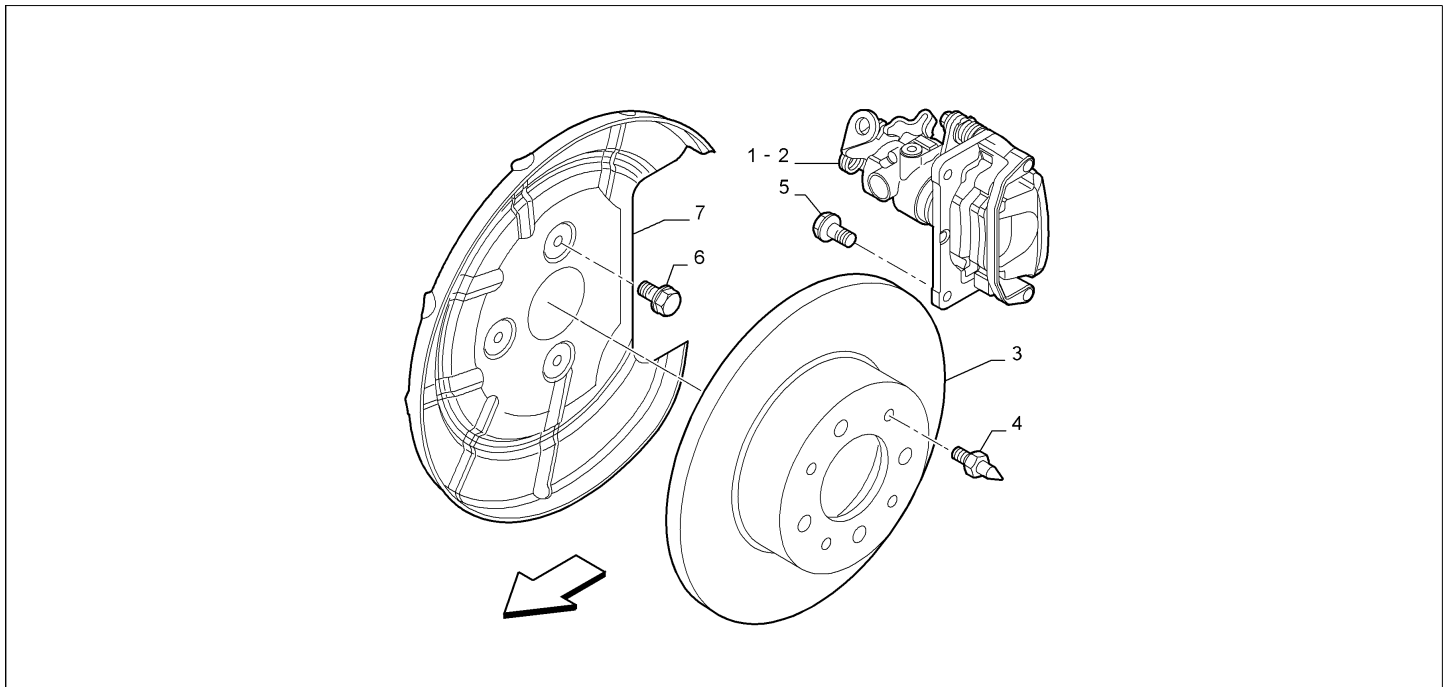

Catalogue	MITO 2008-2011	
Category	9.5 REAR WHEEL BRAKES	
Var.	01	1.6D, 1.4 + (78HP, 120HP, 135HP, 155HP)
Rev.	00	

Part Num.	Description	Compatibility	Modif.	Qty	Notes	Col.	Reman.
1	735451243	REAR CALIPER, LH	!BREMBO	C14213	01	ONLY PARTS ARE SUPPLIED	
1	51864817	REAR CALIPER, LH	!BREMBO	D14213	01	ONLY PARTS ARE SUPPLIED	
1	735451244	REAR CALIPER, RH	!BREMBO	C14213	01	ONLY PARTS ARE SUPPLIED	
1	51864818	REAR CALIPER, RH	!BREMBO	D14213	01	ONLY PARTS ARE SUPPLIED	
2	735451245	REAR CALIPER, LH	BREMBO	C14213	01	ONLY PARTS ARE SUPPLIED	
2	51864819	REAR CALIPER, LH	BREMBO	D14213	01	ONLY PARTS ARE SUPPLIED	
2	735451246	REAR CALIPER, RH	BREMBO	C14213	01	ONLY PARTS ARE SUPPLIED	
2	51864820	REAR CALIPER, RH	BREMBO	D14213	01	ONLY PARTS ARE SUPPLIED	
3	51805559	BRAKE DISC	+!108, +!208, +!431, +!432, +!439, +!5A6	C13310	02		
3	51865104	BRAKE DISC	!108+!208+!431+!432+!439, +!5A6	D13310, C14213	02		
3	51805559	BRAKE DISC	!108+!208+!431+!432+!439, +!5A6	D14213	02		
3	51813705	BRAKE DISC	108, 208, 431, 432, 439, 5A6	C13310	02		
3	51865132	BRAKE DISC	108, 208, 431, 432, 439, 5A6	D13310, C14213	02		
3	51813705	BRAKE DISC	108, 208, 431, 432, 439, 5A6	D14213	02		
4	7734791	STUD			04		
5	50700583	SCREW			04		
6	13835814	SCREW			06		
7	55700911	PROTECTION			02		