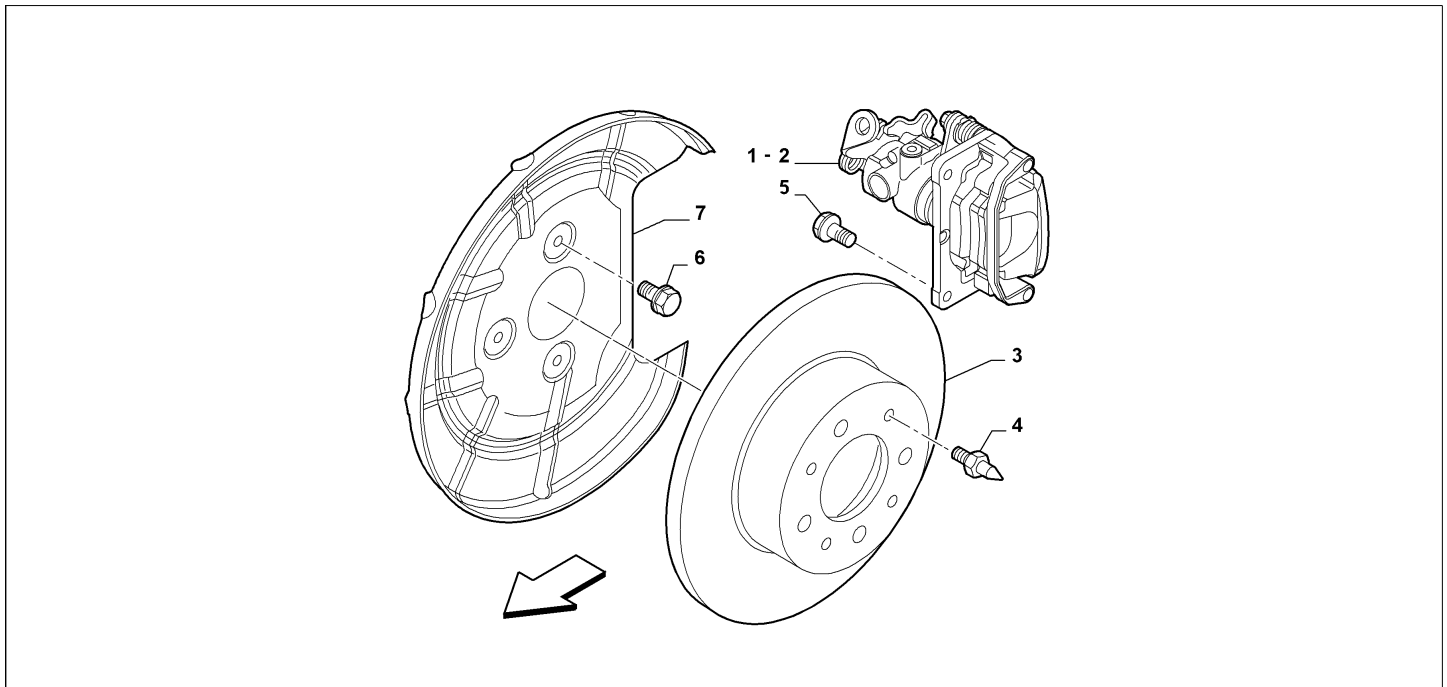

Catalogue	MITO 2008-2011	
Category	9.5 REAR WHEEL BRAKES	
Var.	01	1.3D + (90HP, 95HP, 85HP)
Rev.	00	

Part Num.	Description	Compatibility	Modif.	Qty	Notes	Col.	Reman.
1	735451243	REAR CALIPER, LH	IBREMBO	C14213	01	ONLY PARTS ARE SUPPLIED	
1	51864817	REAR CALIPER, LH	IBREMBO	D14213	01	ONLY PARTS ARE SUPPLIED	
1	735451244	REAR CALIPER, RH	IBREMBO	C14213	01	ONLY PARTS ARE SUPPLIED	
1	51864818	REAR CALIPER, RH	IBREMBO	D14213	01	ONLY PARTS ARE SUPPLIED	
2	735451245	REAR CALIPER, LH	BREMBO	C14213	01	ONLY PARTS ARE SUPPLIED	
2	51864819	REAR CALIPER, LH	BREMBO	D14213	01	ONLY PARTS ARE SUPPLIED	
2	735451246	REAR CALIPER, RH	BREMBO	C14213	01	ONLY PARTS ARE SUPPLIED	
2	51864820	REAR CALIPER, RH	BREMBO	D14213	01	ONLY PARTS ARE SUPPLIED	
3	51805559	BRAKE DISC	+108, +1208, +1431, +1432, +1439, +15A6	C13310	02		
3	51865104	BRAKE DISC	!108+1208+1431+1432+1439+15A6	D13310, C14213	02		
3	51805559	BRAKE DISC	!108+1208+1431+1432+1439, +15A6	D14213	02		
3	51813705	BRAKE DISC	108, 208, 431, 432, 439, 5A6	C13310	02		
3	51865132	BRAKE DISC	108, 208, 431, 432, 439, 5A6	D13310, C14213	02		
3	51813705	BRAKE DISC	108, 208, 431, 432, 439, 5A6	D14213	02		
4	7734791	STUD			04		
5	50700583	SCREW			04		
6	13835814	SCREW			06		
7	55700911	PROTECTION			02		

Legend	
108	ALLOY WHEEL RIMS
208	WHEEL RIMS IN ALLOY EXTRA SERIES 2
431	ALLOY WHEELS EXTRA SERIES 1
432	ALLOY WHEELS EXTRA SERIES 2
439	ALLOY WHEELS EXTRA SERIES 6
BREMBO	SPECIFIC BRAKE CALLIPERS
5A6	ALLOY WHEELS EXTRA SERIES 11