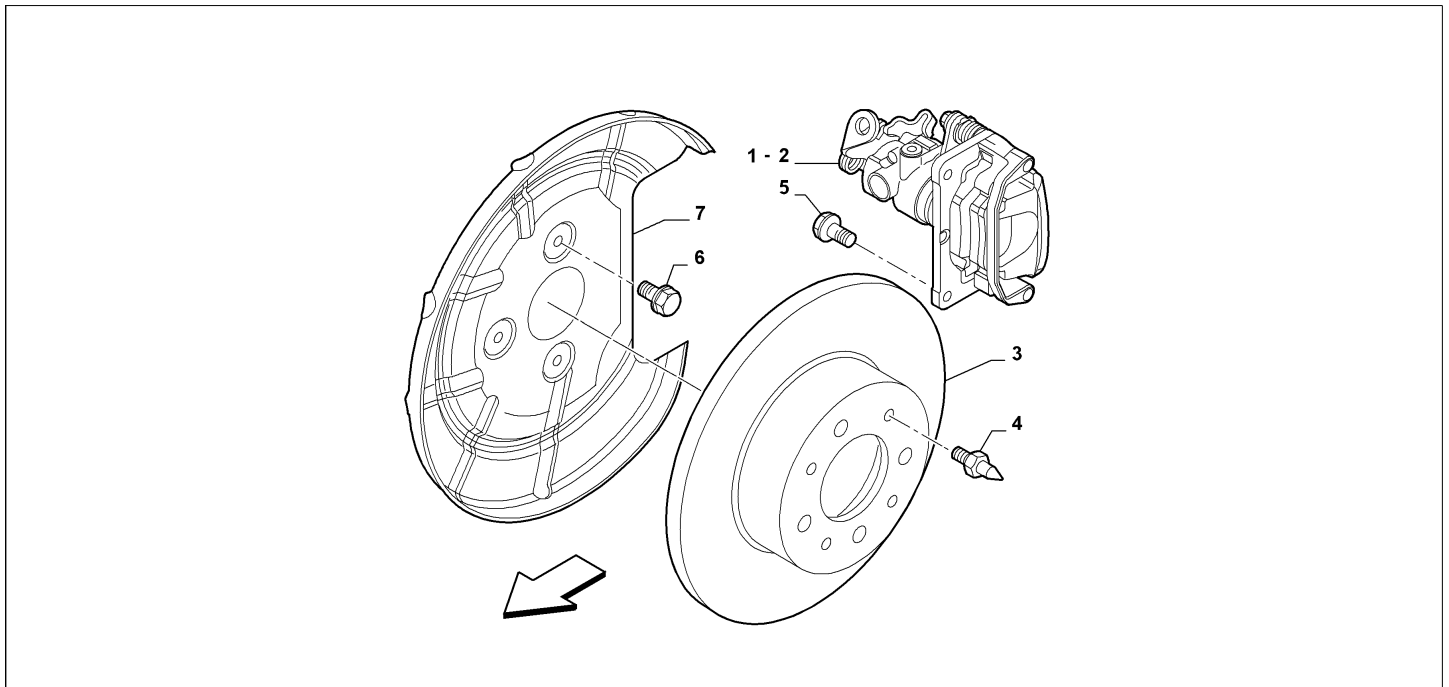

Catalogue	MITO 2008-2011	
Category	9.5 REAR WHEEL BRAKES	
Var.	01	1.4 + (105HP, 170HP)
Rev.	00	

Part Num.	Description	Compatibility	Modif.	Qty	Notes	Col.	Reman.
1	735451243	REAR CALIPER, LH	!BREMBO	C14213	01	ONLY PARTS ARE SUPPLIED	
1	51864817	REAR CALIPER, LH	!BREMBO	D14213	01	ONLY PARTS ARE SUPPLIED	
1	735451244	REAR CALIPER, RH	!BREMBO	C14213	01	ONLY PARTS ARE SUPPLIED	
1	51864818	REAR CALIPER, RH	!BREMBO	D14213	01	ONLY PARTS ARE SUPPLIED	
2	735451245	REAR CALIPER, LH	BREMBO	C14213	01	ONLY PARTS ARE SUPPLIED	
2	51864819	REAR CALIPER, LH	BREMBO	D14213	01	ONLY PARTS ARE SUPPLIED	
2	735451246	REAR CALIPER, RH	BREMBO	C14213	01	ONLY PARTS ARE SUPPLIED	
2	51864820	REAR CALIPER, RH	BREMBO	D14213	01	ONLY PARTS ARE SUPPLIED	
3	51805559	BRAKE DISC	!108+!208+!431+!432+!439+!420+!55E+!5A6	C13310	02		
3	51865104	BRAKE DISC	!108+!208+!431+!432+!439+!420+!55E+!5A6	D13310, C14213	02		
3	51805559	BRAKE DISC	!108+!208+!431+!432+!439+!420+!55E+!5A6	D14213	02		
3	51813705	BRAKE DISC	108, 208, 431, 432, 439, 420, 55E, 5A6	C13310	02		
3	51865132	BRAKE DISC	108, 208, 431, 432, 439, 420, 55E, 5A6	D13310, C14213	02		
3	51813705	BRAKE DISC	108, 208, 431, 432, 439, 420, 55E, 5A6	D14213	02		
4	7734791	STUD			04		
5	50700583	SCREW			04		
6	13835814	SCREW			06		
7	55700911	PROTECTION			02		

Legend	
108	ALLOY WHEEL RIMS
208	WHEEL RIMS IN ALLOY EXTRA SERIES 2
420	ALLOY WHEELS EXTRA SERIES 8
431	ALLOY WHEELS EXTRA SERIES 1
432	ALLOY WHEELS EXTRA SERIES 2
439	ALLOY WHEELS EXTRA SERIES 6
BREMBO	SPECIFIC BRAKE CALLIPERS