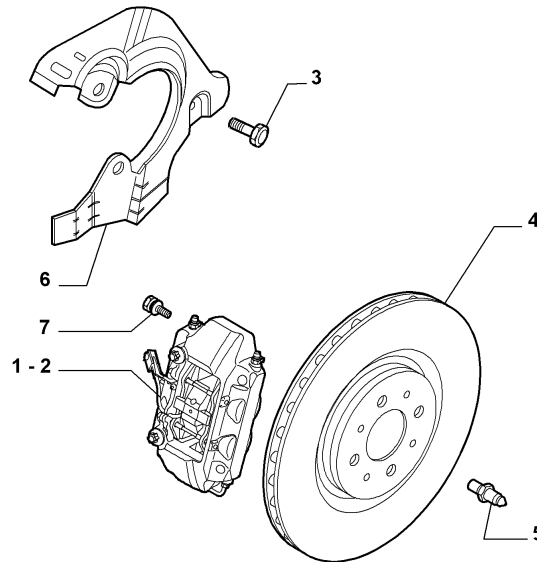

Catalogue	MITO 2008-2011	
Category	9.4 FRONT WHEEL BRAKES	
Var.	01	1.3D + (90HP, 95HP, 85HP)
Rev.	00	

Part Num.	Description	Compatibility	Modif.	Qty	Notes	Col.	Reman.
1	735474001	FRONT CALIPER, LH	IBREMBO	C14199	01	ONLY PARTS ARE SUPPLIED	
1	71769225	FRONT CALIPER, LH	IBREMBO	D14199	01	ONLY PARTS ARE SUPPLIED	
1	735474002	FRONT CALIPER, RH	IBREMBO	C14199	01	ONLY PARTS ARE SUPPLIED	
1	51877045	FRONT CALIPER, RH	IBREMBO	D14199	01	ONLY PARTS ARE SUPPLIED	
2	735474003	FRONT CALIPER, LH	BREMBO	C14199	01	ONLY PARTS ARE SUPPLIED	
2	71769505	FRONT CALIPER, LH	BREMBO	D14199	01	ONLY PARTS ARE SUPPLIED	
2	735474004	FRONT CALIPER, RH	BREMBO	C14199	01	ONLY PARTS ARE SUPPLIED	
2	51877046	FRONT CALIPER, RH	BREMBO	D14199	01	ONLY PARTS ARE SUPPLIED	
3	13835814	SCREW			06		
4	46535086	BRAKE DISC	+1108, +1432, +1439, +15A6		02		
4 A	46765546	BRAKE DISC	108, 5A6		02		
4 A	6001073184	BRAKE DISC, ESSENTIAL PARTS	108, 5A6		02		
4 A	46765546	BRAKE DISC	432, 439		02		
4 A	6001073184	BRAKE DISC, ESSENTIAL PARTS	432, 439		02		
5	7734791	STUD			04		
6	55700935	PROTECTION, RH			01		
6	55700933	PROTECTION, LH			01		
7	60653847	SCREW AND WASHERASSY			04		

Legend	
108	ALLOY WHEEL RIMS
432	ALLOY WHEELS EXTRA SERIES 2
439	ALLOY WHEELS EXTRA SERIES 6
BREMBO	SPECIFIC BRAKE CALLIPERS
5A6	ALLOY WHEELS EXTRA SERIES 11
1.3D	HORSE POWER (MARKET):1.3
85HP	POWER:1.3 SDE 85HP EURO5
90HP	POWER:1.3 SDE 90HP EURO4
95HP	POWER:95HP
14199	ADOPTION OF A NEW RIGHT BRAKE CALIPER WITH PAD WEAR SENSOR [TEL 1096216]