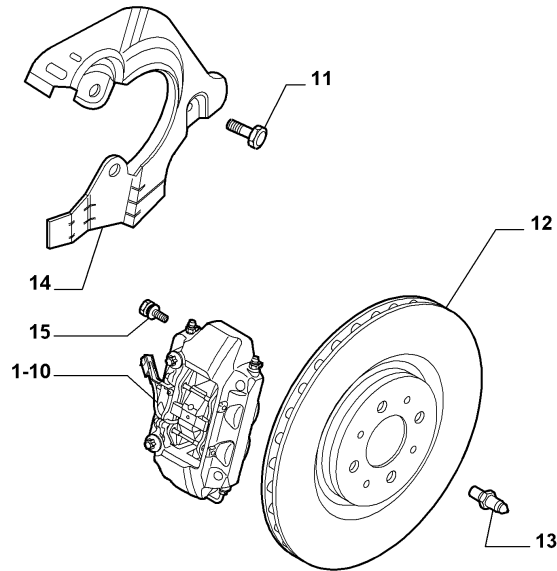

Catalogue	MITO 2008-2011	
Category	9.4 FRONT WHEEL BRAKES	
Var.	01	1.6D, 1.4 + (78HP, 120HP, 135HP, 155HP)
Rev.	00	

	Part Num.	Description	Compatibility	Modif.	Qty	Notes	Col.	Reman.
1	735469844	FRONT CALIPER, LH	155HP+IBREMBO	C13319	01	ONLY PARTS ARE SUPPLIED		
1	735469845	FRONT CALIPER, RH	155HP+IBREMBO	C13319	01	ONLY PARTS ARE SUPPLIED		
2	735469846	FRONT CALIPER, LH	155HP+BREMBO	C13319	01	ONLY PARTS ARE SUPPLIED		
2	735469847	FRONT CALIPER, RH	155HP+BREMBO	C13319	01	ONLY PARTS ARE SUPPLIED		
3	735469844	FRONT CALIPER, LH	155HP+IBREMBO	D13319, C14393	01	ONLY PARTS ARE SUPPLIED		
3	51889872	FRONT CALIPER, LH	155HP+IBREMBO	D14393	01	ONLY PARTS ARE SUPPLIED		
3	735469845	FRONT CALIPER, RH	155HP+IBREMBO	D13319, C14393	01	ONLY PARTS ARE SUPPLIED		
3	51889873	FRONT CALIPER, RH	155HP+IBREMBO	D14393	01	ONLY PARTS ARE SUPPLIED		
4	735469846	FRONT CALIPER, LH	155HP+BREMBO	D13319, C14393	01	ONLY PARTS ARE SUPPLIED		
4	51889874	FRONT CALIPER, LH	155HP+BREMBO	D14393	01	ONLY PARTS ARE SUPPLIED		
4	735469847	FRONT CALIPER, RH	155HP+BREMBO	D13319, C14393	01	ONLY PARTS ARE SUPPLIED		
4	51889875	FRONT CALIPER, RH	155HP+BREMBO	D14393	01	ONLY PARTS ARE SUPPLIED		
5	735474001	FRONT CALIPER, LH	1.6D+IBREMBO, 1.4+120HP+IBREMBO	C12991	01	ONLY PARTS ARE SUPPLIED		
5	735474002	FRONT CALIPER, RH	1.6D+IBREMBO, 1.4+120HP+IBREMBO	C12991	01	ONLY PARTS ARE SUPPLIED		
6	735474001	FRONT CALIPER, LH	1.6D+IBREMBO, 1.4+120HP+IBREMBO, 135HP+IBREMBO	D12991, C14199	01	ONLY PARTS ARE SUPPLIED		
6	71769225	FRONT CALIPER, LH	1.6D+IBREMBO, 1.4+120HP+IBREMBO, 135HP+IBREMBO	D14199	01	ONLY PARTS ARE SUPPLIED		
6	735474002	FRONT CALIPER, RH	1.6D+IBREMBO, 1.4+120HP+IBREMBO, 135HP+IBREMBO	D12991, C14199	01	ONLY PARTS ARE SUPPLIED		
6	51877045	FRONT CALIPER, RH	1.6D+IBREMBO, 1.4+120HP+IBREMBO, 135HP+IBREMBO	D14199	01	ONLY PARTS ARE SUPPLIED		
7	735474003	FRONT CALIPER, LH	BREMBO+1.6D, BREMBO+1.4+120HP, BREMBO+135HP	C12991	01	ONLY PARTS ARE SUPPLIED		
7	735474004	FRONT CALIPER, RH	BREMBO+1.6D, BREMBO+1.4+120HP, BREMBO+135HP	C12991	01	ONLY PARTS ARE SUPPLIED		
8	735474003	FRONT CALIPER, LH	BREMBO+1.6D, BREMBO+1.4+120HP, BREMBO+135HP	D12991, C14199	01	ONLY PARTS ARE SUPPLIED		