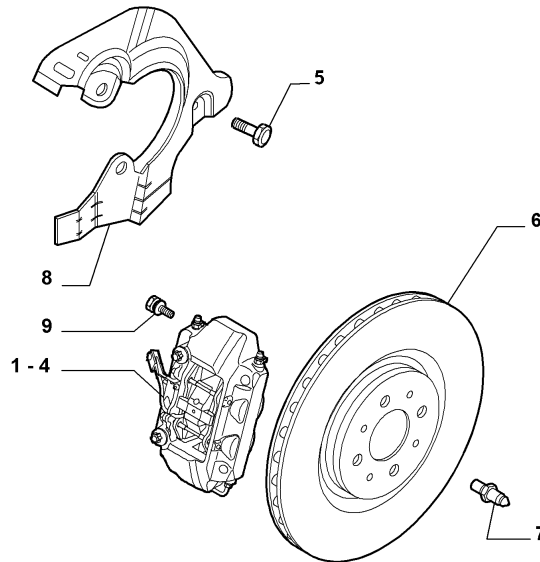

Catalogue	MITO 2008-2011	
Category	9.4 FRONT WHEEL BRAKES	
Var.	01	1.4 + (105HP, 170HP)
Rev.	00	

Part Num.	Description	Compatibility	Modif.	Qty	Notes	Col.	Reman.
1	55704022	FRONT CALIPER, LH	NOTURBO	C14199	01	ONLY PARTS ARE SUPPLIED	
1	71754246	FRONT CALIPER, LH	NOTURBO	D14199	01	ONLY PARTS ARE SUPPLIED	
1	55704023	FRONT CALIPER, RH	NOTURBO	C14199	01	ONLY PARTS ARE SUPPLIED	
1	51852485	FRONT CALIPER, RH	NOTURBO	D14199	01	ONLY PARTS ARE SUPPLIED	
2	735455837	FRONT CALIPER, LH	NOTURBO+BREMBO	C14199	01	ONLY PARTS ARE SUPPLIED	
2	51900402	FRONT CALIPER, LH	NOTURBO+BREMBO	D14199	01	ONLY PARTS ARE SUPPLIED	
2	735455838	FRONT CALIPER, RH	NOTURBO+BREMBO	C14199	01	ONLY PARTS ARE SUPPLIED	
2	51900403	FRONT CALIPER, RH	NOTURBO+BREMBO	D14199	01	ONLY PARTS ARE SUPPLIED	
3	735469844	FRONT CALIPER, LH	TURBO	C14393	01	ONLY PARTS ARE SUPPLIED	
3	51889872	FRONT CALIPER, LH	TURBO	D14393	01	ONLY PARTS ARE SUPPLIED	
3	735469845	FRONT CALIPER, RH	TURBO	C14393	01	ONLY PARTS ARE SUPPLIED	
3	51889873	FRONT CALIPER, RH	TURBO	D14393	01	ONLY PARTS ARE SUPPLIED	
4	735469846	FRONT CALIPER, LH	TURBO+BREMBO	C14393	01	ONLY PARTS ARE SUPPLIED	
4	51889874	FRONT CALIPER, LH	TURBO+BREMBO	D14393	01	ONLY PARTS ARE SUPPLIED	
4	735469847	FRONT CALIPER, RH	TURBO+BREMBO	C14393	01	ONLY PARTS ARE SUPPLIED	
4	51889875	FRONT CALIPER, RH	TURBO+BREMBO	D14393	01	ONLY PARTS ARE SUPPLIED	
5	13835814	SCREW			06		
6	46401356	BRAKE DISC	NOTURBO+!(108, 208, 431, 432, 435, 439, 5A6)		02		
6	46831041	BRAKE DISC	NOTURBO+108, NOTURBO+208, NOTURBO+431		02		
6	46831041	BRAKE DISC	NOTURBO+432, NOTURBO+439, NOTURBO+5A6		02		
6	51813785	BRAKE DISC	TURBO+!(108, 208, 431, 432, 435, 439)		02		
6	51738833	BRAKE DISC	TURBO+108, TURBO+208, 420, TURBO+431		02		
6	51738833	BRAKE DISC	TURBO+432, TURBO+439, 55E		02		
7	7734791	STUD			04		
8	55700932	PROTECTION, LH	NOTURBO		01		
8	55700934	PROTECTION, RH	NOTURBO		01