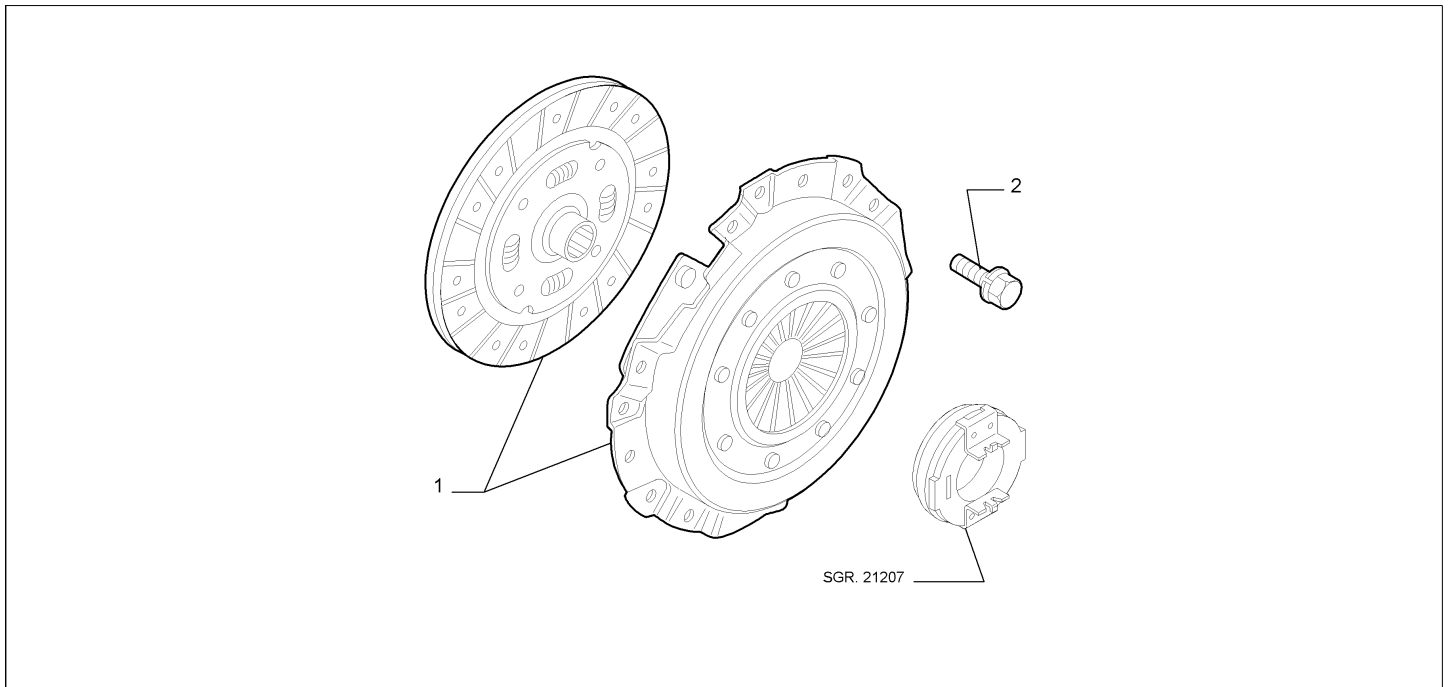

Catalogue	MITO 2008-2011	
Category	6.3 CLUTCH	
Var.	01	1.4 + PETROL + (78HP, 105HP)
Rev.	00	

Part Num.	Description	Compatibility	Modif.	Qty	Notes	Col.	Reman.
1	71752454 KIT CLUTCH			01			71793532
2	55220302 SLEEVE W/BEARING			01			
3	18750234 SCREW AND WASHER ASSY, M6X16			06			

Legend	
1.4	HORSE POWER (MARKET):1370
PETROL	FUEL:PETROL
78HP	POWER:1.4 FIRE 16V 78HP EURO5
105HP	POWER:1.4 FIRE 16V MULTIAIR 105HP (EURO 5)

Catalogue	MITO 2008-2011	
Category	6.3 CLUTCH	
Var.	01	1.4 + PETROL + (155HP, 120HP, 135HP, 170HP)
Rev.	00	