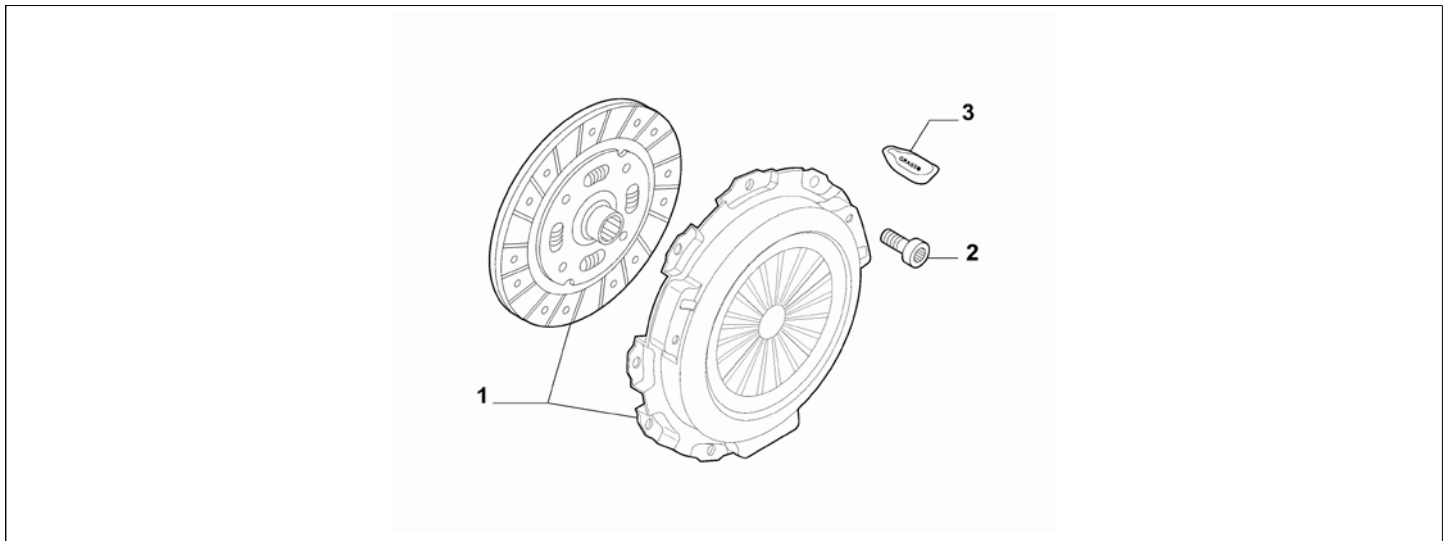

Catalogue	MITO 2008-2011	
Category	6.3 CLUTCH	
Var.	01	1.3D + DIESEL + 90HP + EURO4
Rev.	00	

Part Num.	Description	Compatibility	Modif.	Qty	Notes	Col.	Reman.
1	55210945 KIT CLUTCH, COMPL			01			71793353
2	73503703 SCREW AND WASHER ASSY, M6X13			09			
3	66284999 GREASE			1			

Legend	
1.3D	HORSE POWER (MARKET):1.3
DIESEL	FUEL:DIESEL
EURO4	ECOLOGY:EEC LIM. STAGE 4
90HP	POWER:1.3 SDE 90HP EURO4