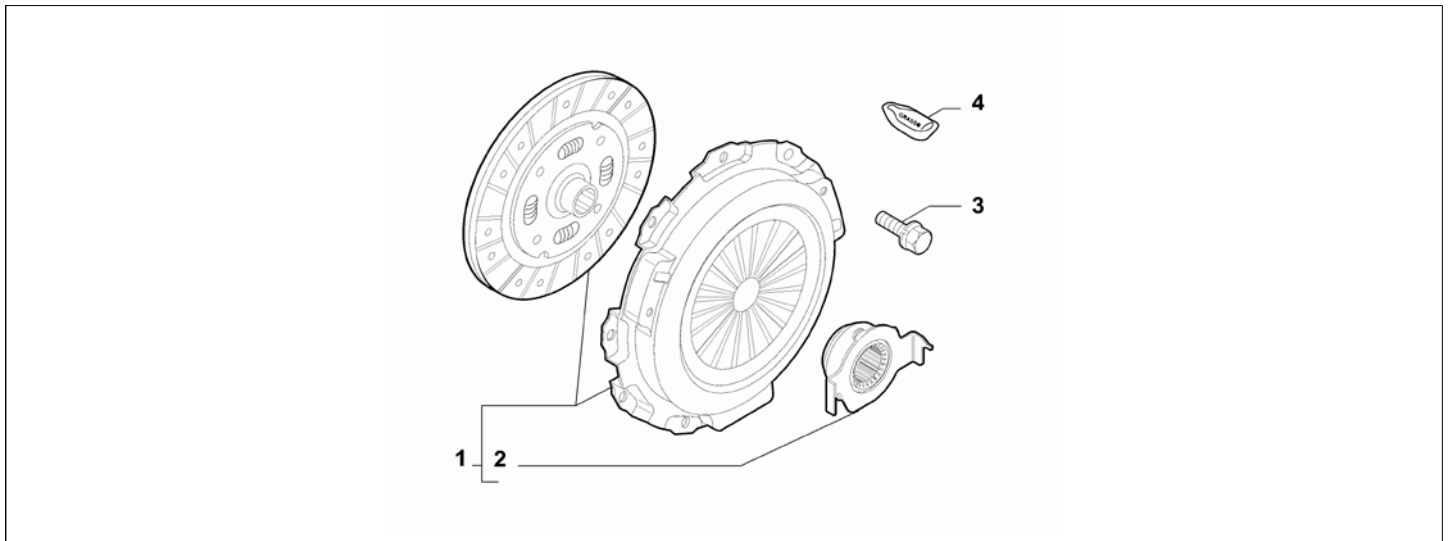

Catalogue	MITO 2008-2011	
Category	6.3 CLUTCH	
Var.	01	1.3D + DIESEL + (95HP, 85HP) + EURO5
Rev.	00	

Part Num.	Description	Compatibility	Modif.	Qty	Notes	Col.	Reman.
1	71753318 KIT CLUTCH, COMPL	95HP		01			71793963
1	55231679 KIT CLUTCH, COMPL	85HP		01			71724648
2	46821336 SLEEVE W/BEARING			01			
3	55189548 SCREW AND WASHER ASSY			06			
4	66284999 GREASE			1			

Legend	
1.3D	HORSE POWER (MARKET):1.3
DIESEL	FUEL:DIESEL
EURO5	ECOLOGY:LIM.ECC PHASE 5
85HP	POWER:1.3 SDE 85HP EURO5
95HP	POWER:95HP