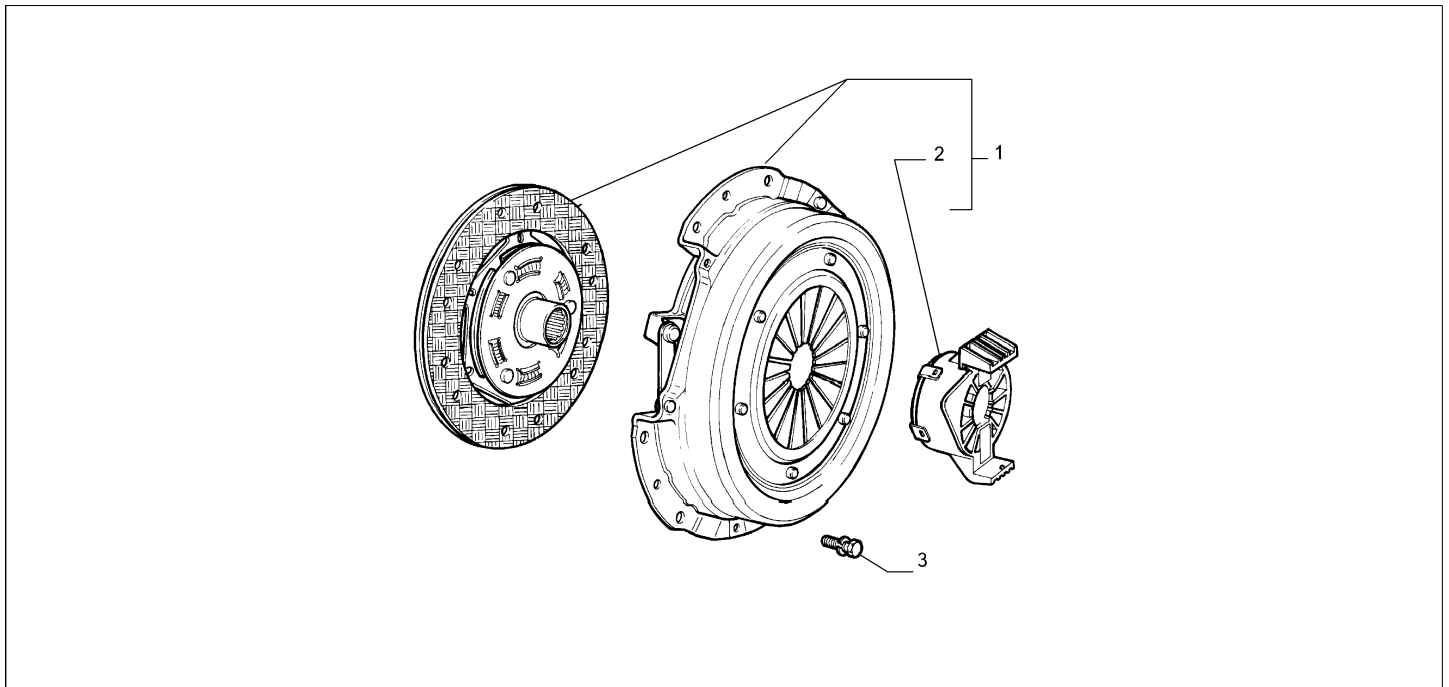

Catalogue	MITO 2008-2011	
Category	6.3 CLUTCH	
Var.	01	1.4 + PETROL + (78HP, 105HP)
Rev.	00	

Part Num.	Description	Compatibility	Modif.	Qty	Notes	Col.	Reman.
1	71752454 KIT CLUTCH			01			71793532
2	55220302 SLEEVE W/BEARING			01			
3	18750234 SCREW AND WASHER ASSY, M6X16			06			

Legend	
1.4	HORSE POWER (MARKET):1370
PETROL	FUEL:PETROL
78HP	POWER:1.4 FIRE 16V 78HP EURO5
105HP	POWER:1.4 FIRE 16V MULTIAIR 105HP (EURO 5)