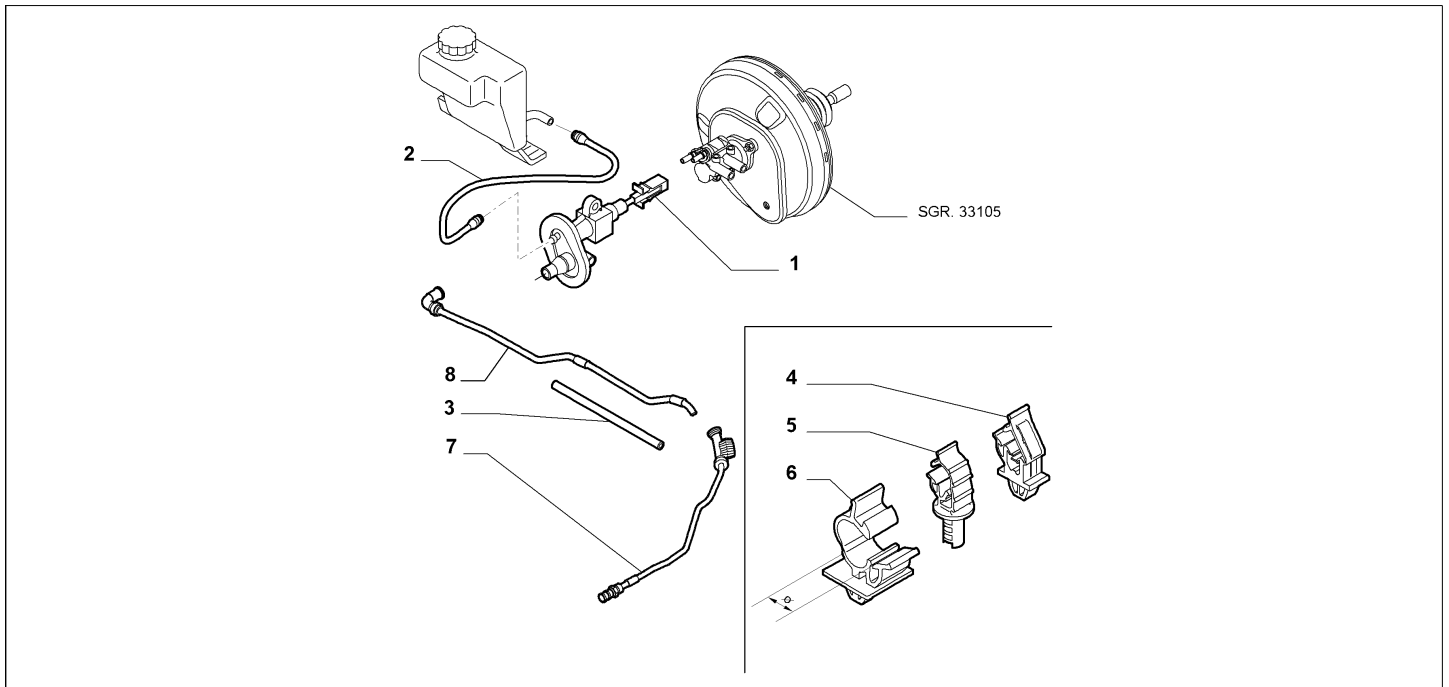

Catalogue	MITO 2008-2011	
Category	6.2 CLUTCH RELEASE HYDRAULIC CONTROL	
Var.	01	LHD
Rev.	00	

Part Num.	Description	Compatibility	Modif.	Qty	Notes	Col.	Reman.
1	55251837	CLUTCH PUMP	1.3D+4CS, 1.4+ITCT+4CS, 1.6D+4CS		1		
1	55251837	CLUTCH PUMP	1.3D+14CS, 1.4+ITCT+14CS, 1.6D+14CS		1		
2	55204248	HOSE	ITCT		1		
3	55202048	HOSE	PCC514		1		
3	55204849	HOSE	1.4+PCC544, 1.6D+PCC544		1		
3	55217472	HOSE	1.3D+PCC544		1		
3	55210251	HOSE	1.4+PCC510		1		
3	55222782	HOSE	1.4+PCC635+ITCT		1		
3	55232648	HOSE	1.6D+PCC635+ITCT		1		
3	55197891	HOSE	1.3D+PCC510+95HP		1		
3	55279031	HOSE	1.3D+PCC510+85HP		1		
4	46784944	CLIP			01		
5	46804425	CLIP			02		
6	46553503	LEVER			01		
7	11066276	LOCKRING			01		
8	55183442	CLUTCH CYLINDER	NOTURBO		1		
8	55227259	CLUTCH CYLINDER	1.3D+PCC510		1		
9	16287521	SCREW, M8X40			02		
10	55204855	CLIP			01		

Legend	
TCT	SPECIFIC GEARBOX
4CS	EXTRA SERIES 1 PEDAL UNIT
NOTURBO	(ASPIRATED/TURBO):EXHAUST FAN
1.3D	HORSE POWER (MARKET):1.3
1.4	HORSE POWER (MARKET):1370
1.6D	HORSE POWER (MARKET):1598
LHD	STEERING:LEFT
85HP	POWER:1.3 SDE 85HP EURO5
95HP	POWER:95HP

MiTo 2008-2011

PCC510	GEARBOX DESIGN:GEARBOX
PCC514	GEARBOX DESIGN:GEARBOX
PCC544	GEARBOX DESIGN:GEARBOX 20/28 KGM (M20/M28 3H)
PCC635	GEARBOX DESIGN:GEARBOX 35 KGM

Catalogue	MITO 2008-2011	
Category	6.2 CLUTCH RELEASE HYDRAULIC CONTROL	
Var.	01	RHD
Rev.	00	

Part Num.	Description	Compatibility	Modif.	Qty	Notes	Col.	Reman.
1	55190994 CLUTCH PUMP			1			
2	55225567 HOSE	1.6D		1			
2	55225567 HOSE	78HP		1			
2	55225567 HOSE	1.3D		1			
2	55225567 HOSE	105HP, 1.4+120HP, 135HP+ITCT, 155HP, 170HP		1			
3	55703840 LINER			01			
4	46784944 CLIP			01			
5	46804425 CLIP			02			
6	55204855 CLIP, DIAM 20			01			
7	55207439 HOSE	PCC514		1			
7	55211023 HOSE	1.4+PCC510		1			
7	55207442 HOSE	1.4+PCC544, 1.6D+PCC544		1			
7	55217473 HOSE	1.3D+PCC544		1			
7	55229458 HOSE	1.4+PCC635+ITCT		1			
7	55232649 HOSE	1.6D+PCC635+ITCT		1			
7	55207440 HOSE	1.3D+PCC510		1			
8	55207443 HOSE	ITCT		1			