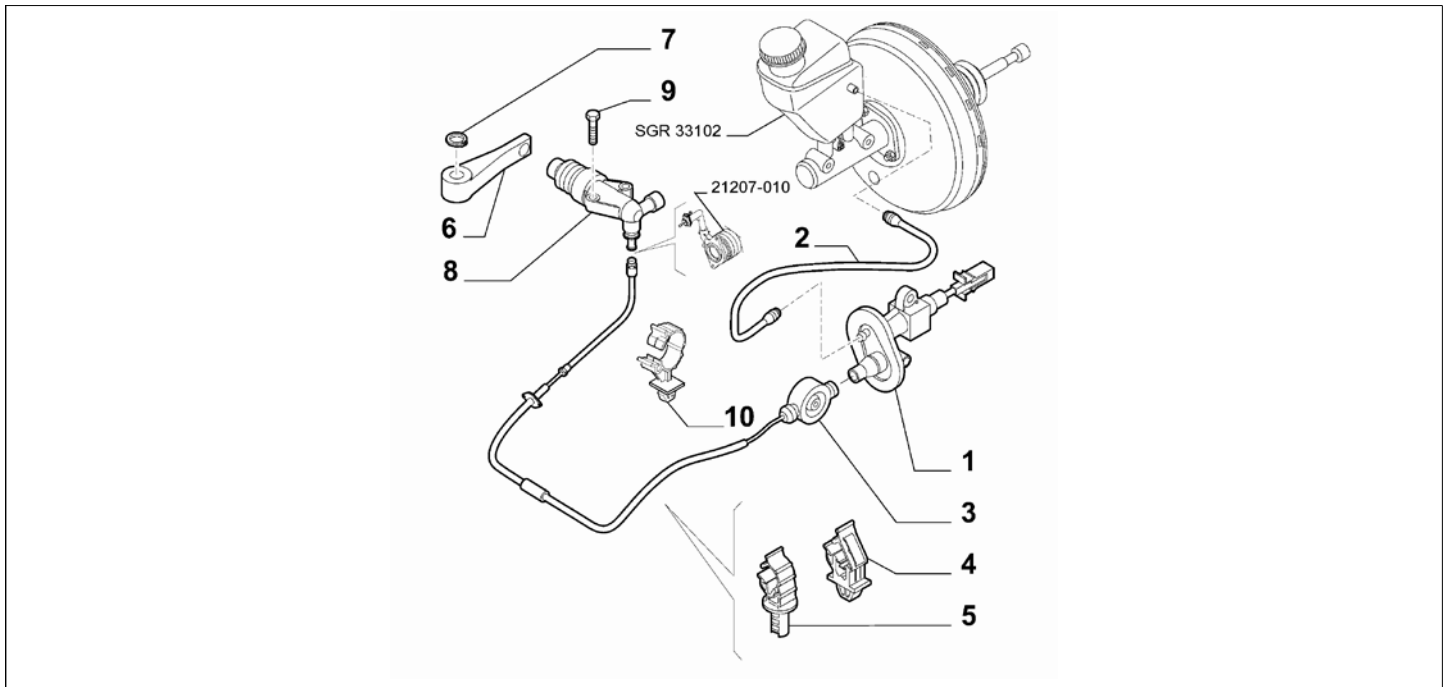

Catalogue	MITO 2008-2011	
Category	6.2 CLUTCH RELEASE HYDRAULIC CONTROL	
Var.	01	LHD
Rev.	00	

Part Num.	Description	Compatibility	Modif.	Qty	Notes	Col.	Reman.
1	55251837	CLUTCH PUMP	1.3D+4CS, 1.4+ITCT+4CS, 1.6D+4CS		1		
1	55251837	CLUTCH PUMP	1.3D+14CS, 1.4+ITCT+14CS, 1.6D+14CS		1		
2	55204248	HOSE	ITCT		1		
3	55202048	HOSE	PCC514		1		
3	55204849	HOSE	1.4+PCC544, 1.6D+PCC544		1		
3	55217472	HOSE	1.3D+PCC544		1		
3	55210251	HOSE	1.4+PCC510		1		
3	55222782	HOSE	1.4+PCC635+ITCT		1		
3	55232648	HOSE	1.6D+PCC635+ITCT		1		
3	55197891	HOSE	1.3D+PCC510+95HP		1		
3	55279031	HOSE	1.3D+PCC510+85HP		1		
4	46784944	CLIP			01		
5	46804425	CLIP			02		
6	46553503	LEVER			01		
7	11066276	LOCKRING			01		
8	55183442	CLUTCH CYLINDER	NOTURBO		1		
8	55227259	CLUTCH CYLINDER	1.3D+PCC510		1		
9	16287521	SCREW, M8X40			02		
10	55204855	CLIP			01		

Legend	
TCT	SPECIFIC GEARBOX
4CS	EXTRA SERIES 1 PEDAL UNIT
NOTURBO	(ASPIRATED/TURBO):EXHAUST FAN
1.3D	HORSE POWER (MARKET):1.3
1.4	HORSE POWER (MARKET):1370
1.6D	HORSE POWER (MARKET):1598
LHD	STEERING:LEFT
85HP	POWER:1.3 SDE 85HP EURO5
95HP	POWER:95HP

Part Num.	Description	Compatibility	Modif.	Qty	Notes	Col.	Reman.
1	55190994 CLUTCH PUMP			1			
2	55225567 HOSE	1.6D		1			
2	55225567 HOSE	78HP		1			
2	55225567 HOSE	1.3D		1			
2	55225567 HOSE	105HP, 1.4+120HP, 135HP+ITCT, 155HP, 170HP		1			
3	55703840 LINER			01			
4	46784944 CLIP			01			
5	46804425 CLIP			02			
6	55204855 CLIP, DIAM 20			01			
7	55207439 HOSE	PCC514		1			
7	55211023 HOSE	1.4+PCC510		1			
7	55207442 HOSE	1.4+PCC544, 1.6D+PCC544		1			
7	55217473 HOSE	1.3D+PCC544		1			
7	55229458 HOSE	1.4+PCC635+ITCT		1			
7	55232649 HOSE	1.6D+PCC635+ITCT		1			
7	55207440 HOSE	1.3D+PCC510		1			
8	55207443 HOSE	ITCT		1			