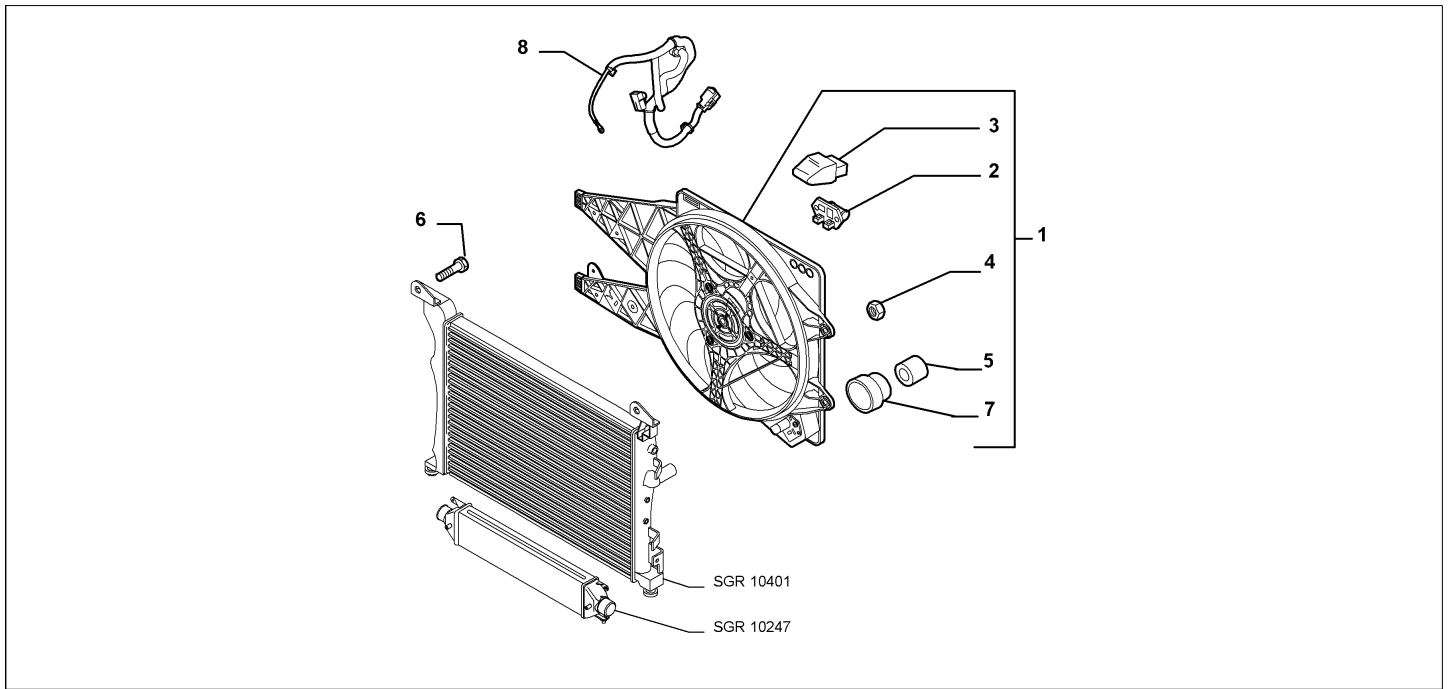

Catalogue	MITO 2008-2011	
Category	5.3 FAN AND FAN DRIVE	
Var.	01	1.4 + TURBO
Rev.	00	

Part Num.	Description	Compatibility	Modif.	Qty	Notes	Col.	Reman.
1	51813582	ELECTROFAN, COMPL	170HP+025+1140		1		
1	51813582	ELECTROFAN, COMPL	170HP+140		1		
1	51817559	ELECTROFAN, COMPL	170HP+1025+1140		1		
1	51817559	ELECTROFAN, COMPL	120HP+1025+1140, 155HP+1025+1140		1		
1	51813582	ELECTROFAN, COMPL	120HP+025+1140, 155HP+025+1140		1		
1	51813582	ELECTROFAN, COMPL	120HP+140, 155HP+140		1		
1	51817559	ELECTROFAN, COMPL	135HP+1025+1140		1		
1	51813582	ELECTROFAN, COMPL	135HP+025+1140		1		
1	51813582	ELECTROFAN, COMPL	135HP+140		1		
2	51805134	RESISTOR	025, 140		01		
3	5981077	PAD			02		
4	14084711	NUT, M6			01		
5	46785726	SPACER			06		
6	15699801	SCREW, M6X20			06		
7	7559611	PAD			01		
8	50510706	CABLE HARNESS	(120HP, 135HP, 155HP, 170HP)+1025+1140	C14214	1		
8	50519444	CABLE HARNESS	(120HP, 135HP, 155HP, 170HP)+1025+1140	D14214	1		
8	50510707	CABLE HARNESS	(120HP, 155HP)+025+1140	C14215	1		
8	50519445	CABLE HARNESS	(120HP, 155HP)+025+1140	D14215	1		
8	50510707	CABLE HARNESS	(120HP, 155HP)+140+1025	C14215	1		
8	50519445	CABLE HARNESS	(120HP, 155HP)+140+1025	D14215	1		
8	50518622	CABLE HARNESS	135HP+025+1140, 170HP+025+1140		1		
8	50518622	CABLE HARNESS	135HP+140, 170HP+140		1		

Legend	
025	AIR CONDITIONER 1
140	CLIMATE CONTROL 2
TURBO	(ASPIRATED/TURBO):TURBO
1.4	HORSE POWER (MARKET):1370
155HP	POWER:1.4 FIRE 16V TURBO 155HP (EURO 5)