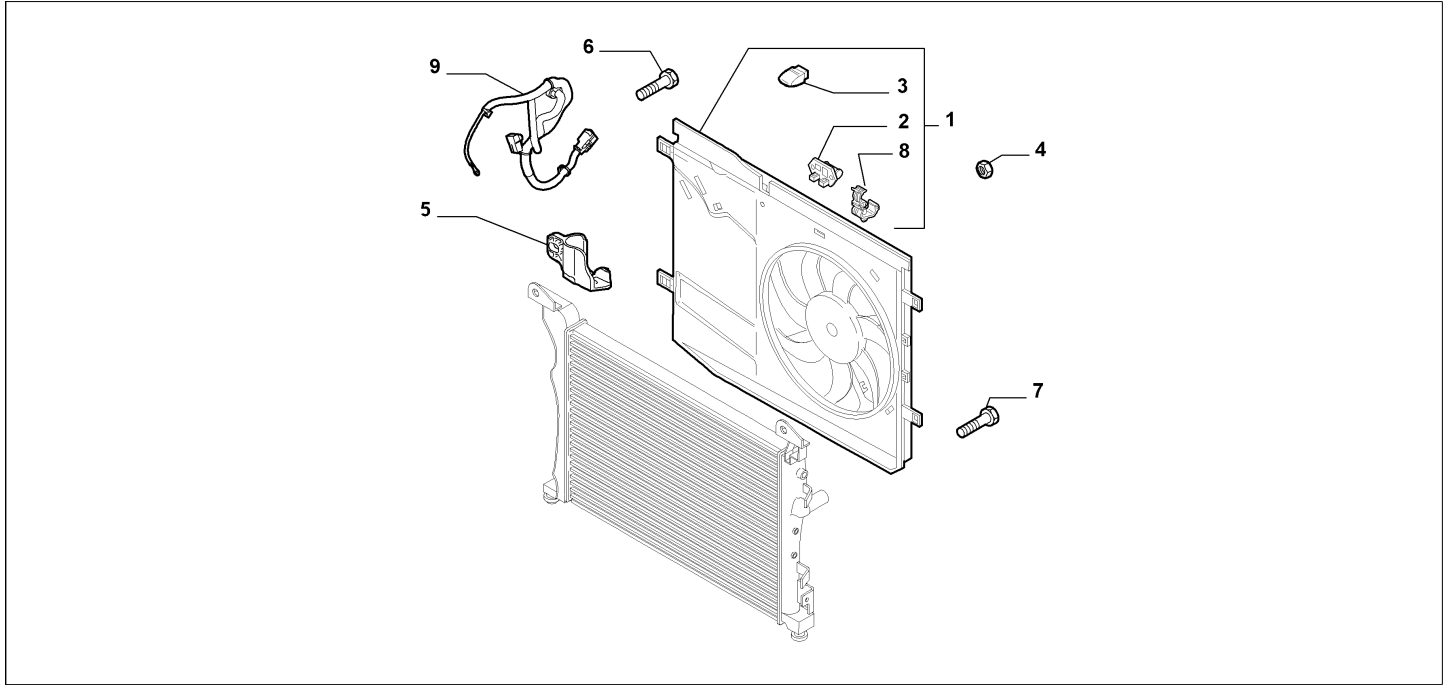

Catalogue	MITO 2008-2011	
Category	5.3 FAN AND FAN DRIVE	
Var.	01	1.3D
Rev.	00	

Part Num.	Description	Compatibility	Modif.	Qty	Notes	Col.	Reman.
1	55701372	ELECTROFAN	90HP+I025+I140		1		
1	51813582	ELECTROFAN	90HP+025+I140		1		
1	51813582	ELECTROFAN	90HP+140		1		
1	51817559	ELECTROFAN	95HP+I025+I140		1		
1	51813582	ELECTROFAN	95HP+025+I140		1		
1	51813582	ELECTROFAN	95HP+140		1		
2	55702358	RESISTOR	95HP+I025+I140		1		
2	55702358	RESISTOR	90HP+I025+I140		1		
2	51805134	RESISTOR	95HP+025+I140		1		
2	51805134	RESISTOR	95HP+140		1		
2	51805134	RESISTOR	90HP+025+I140		1		
2	51805134	RESISTOR	90HP+140		1		
3	5981077	PAD			02		
4	14084711	NUT, M6			01		
5	51822958	BRACKET	90HP+025+I140		1		
5	51822958	BRACKET	95HP+025+I140		1		
6	15699801	SCREW, M6X20			03		
7	15959201	SCREW, M5X20			01		
8	55703595	CLIP			02		
9	50510706	CABLE HARNESS	I025+I140	C14214	02		
9	50519444	CABLE HARNESS	I025+I140	D14214	02		
9	50510707	CABLE HARNESS	140, 025	C14215	02		
9	50519445	CABLE HARNESS	140, 025	D14215	02		
10	51826521	BRACKET	90HP+025+I140		1		
10	51826521	BRACKET	95HP+025+I140		1		

Legend	
025	AIR CONDITIONER 1
140	CLIMATE CONTROL 2
1.3D	HORSE POWER (MARKET):1.3
90HP	POWER:1.3 SDE 90HP EURO4
95HP	POWER:95HP
14214	NEW SOLENOID VALVE CABLE [DAT 21/05/2010]
14215	NEW CONDITIONED SOLENOID VALVE CABLE [DAT 16/02/2010]