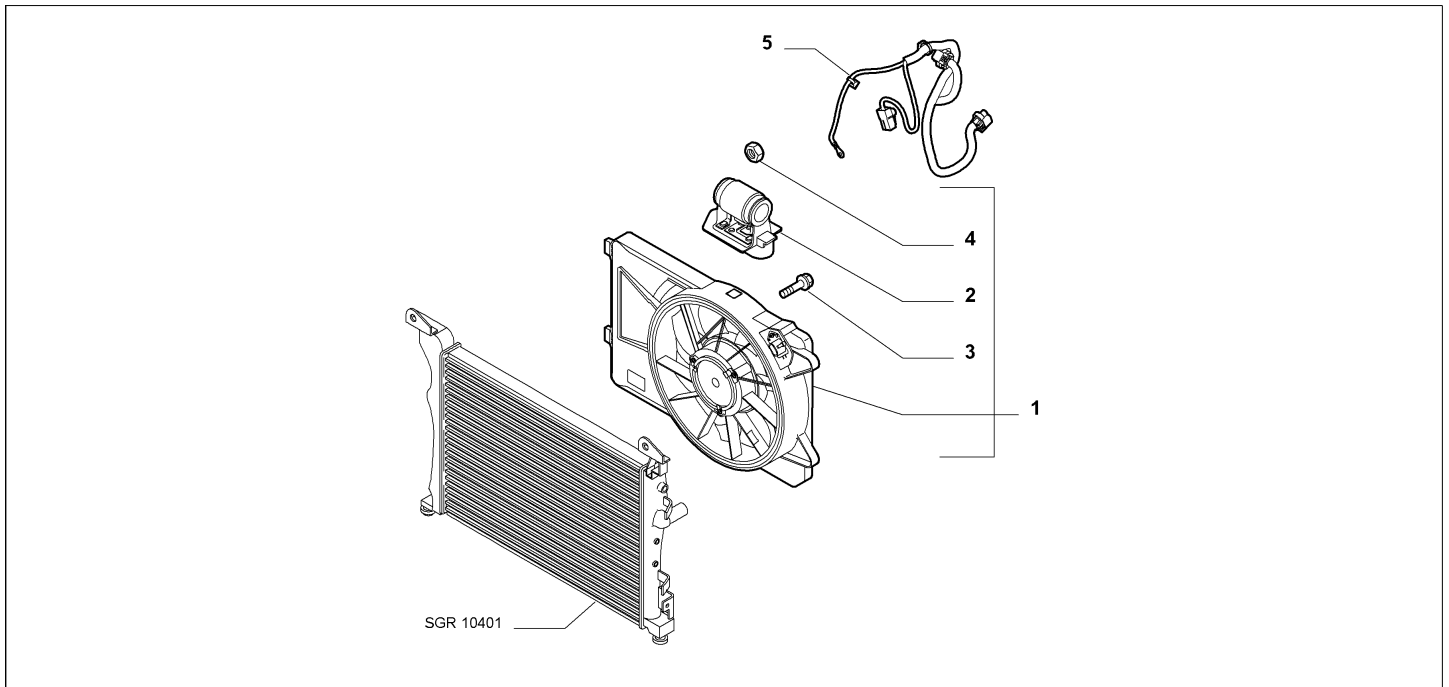

Catalogue	MITO 2008-2011	
Category	5.3 FAN AND FAN DRIVE	
Var.	01	1.4 + NOTURBO
Rev.	00	

Part Num.	Description	Compatibility	Modif.	Qty	Notes	Col.	Reman.
1	50512108 ELECTROFAN	025+1140		1			
1	50512108 ELECTROFAN	140		1			
1	50515584 ELECTROFAN	1025+1140		1			
2	55702358 RESISTOR	025, 140		01			
3	15959201 SCREW, 5X20			01			
4	15699801 SCREW, 6X20			05			
5	50509233 CABLE HARNESS	78HP+1025+1140, 105HP+1025+1140		1			
5	50515487 ELECTRIC CABLE	78HP+025+1140, 105HP+025+1140		1			
5	50515487 ELECTRIC CABLE	78HP+140, 105HP+140		1			