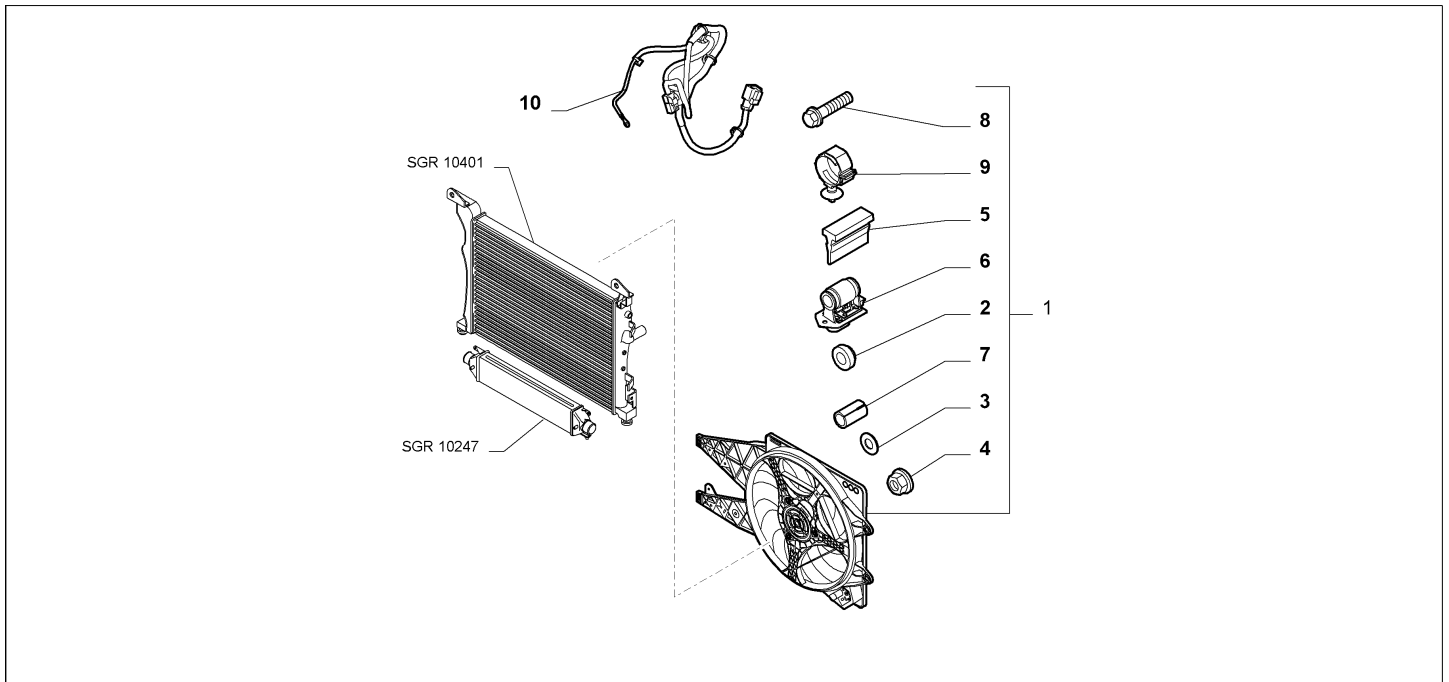

Catalogue	MITO 2008-2011	
Category	5.3 FAN AND FAN DRIVE	
Var.	01	1.6D
Rev.	00	

Part Num.	Description	Compatibility	Modif.	Qty	Notes	Col.	Reman.
1	51813582	ELECTROFAN	PCC544+025+1140		1		
1	51813582	ELECTROFAN	PCC544+140		1		
1	51817559	ELECTROFAN	PCC544+1025+1140		1		
1	51817559	ELECTROFAN	PCC635+1025+1140		1		
1	51813582	ELECTROFAN	PCC635+025+1140		1		
1	51813582	ELECTROFAN	PCC635+140		1		
2	7559611	PAD			06		
3	12643721	PLANE WASHER			03		
4	14084711	NUT, M6			03		
5	5981077	PAD			02		
6	51805134	RESISTOR	PCC544+025+1140		1		
6	51805134	RESISTOR	PCC544+140		1		
6	55702358	RESISTOR	PCC544+1025+1140		1		
6	55702358	RESISTOR	PCC635+1025+1140		1		
6	51805134	RESISTOR	PCC635+025+1140		1		
6	51805134	RESISTOR	PCC635+140		1		
7	46785726	SPACER			03		
8	15699801	SCREW, 6X20			07		
9	55703595	CLIP			02		
10	50510706	CABLE HARNESS	1025+1140	C14214	01		
10	50519444	CABLE HARNESS	1025+1140	D14214	01		
10	50510707	CABLE HARNESS	140, 025	C14215	01		
10	50519445	CABLE HARNESS	140, 025	D14215	01		

Legend	
025	AIR CONDITIONER 1
140	CLIMATE CONTROL 2
1.6D	HORSE POWER (MARKET):1598
PCC544	GEARBOX DESIGN:GEARBOX 20/28 KGM (M20/M28 3H)
PCC635	GEARBOX DESIGN:GEARBOX 35 KGM
14214	NEW SOLENOID VALVE CABLE [DAT 21/05/2010]
14215	NEW CONDITIONED SOLENOID VALVE CABLE [DAT 16/02/2010]