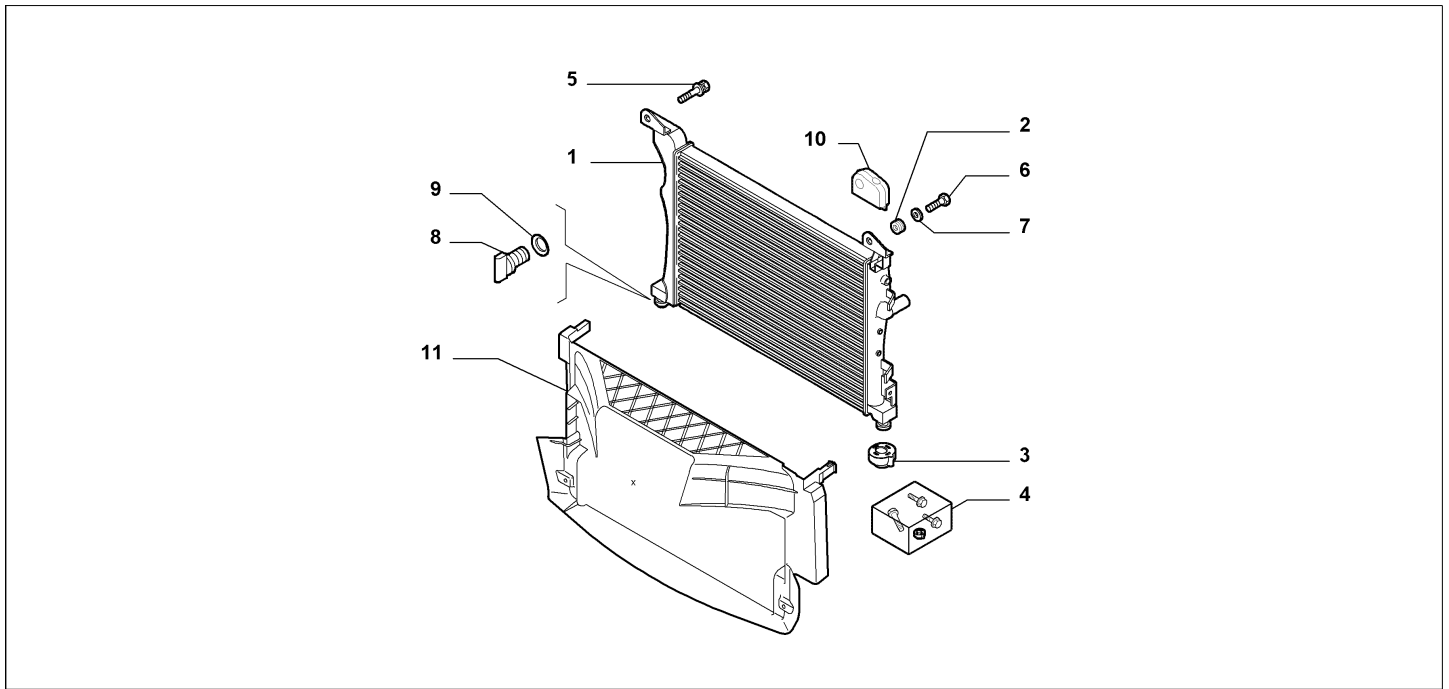

Catalogue	MITO 2008-2011	
Category	5.1 RADIATOR	
Var.	01	1.3D
Rev.	00	

Part Num.	Description	Compatibility	Modif.	Qty	Notes	Col.	Reman.
1	51896964 RADIATOR	90HP		1			
1	51936039 RADIATOR	85HP, 95HP		1			
2	7742733 RUBBER BUSHING			02			
3	51805126 RESILIENT BUSH			02			
4	55702053 REPAIR KIT, KIT ASSISTENZ.			01			
5	15699801 SCREW, M6X20			04			
6	14942824 SCREW AND WASHER ASSY			02			
7	12648901 PLANE WASHER			02			
8	71747969 PLUG			01			
9	14450586 SEAL GASKET			01			
10	55700546 RESILIENT BUSH			02			
11	50514488 PARTITION PANEL			01			

Legend	
1.3D	HORSE POWER (MARKET):1.3
85HP	POWER:1.3 SDE 85HP EURO5
90HP	POWER:1.3 SDE 90HP EURO4
95HP	POWER:95HP