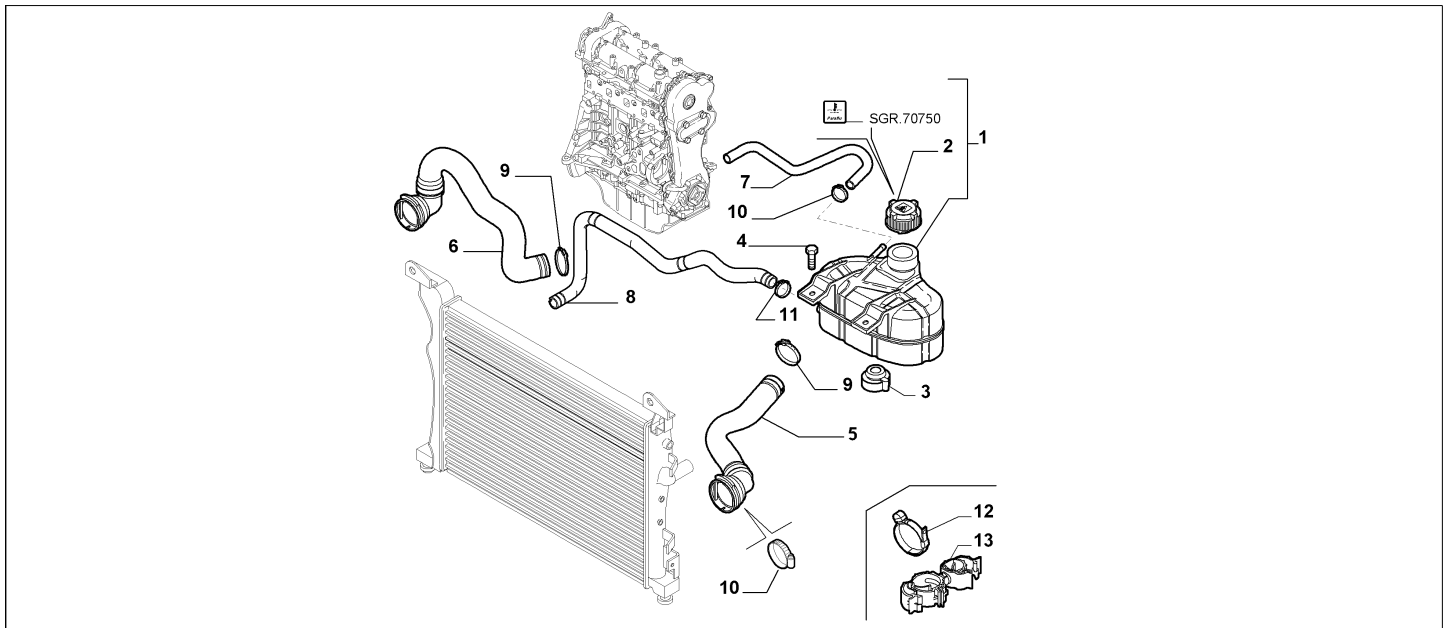

Catalogue	MITO 2008-2011	
Category	5.1 RADIATOR	
Var.	02	1.6D
Rev.	00	

Part Num.	Description	Compatibility	Modif.	Qty	Notes	Col.	Reman.
1	55700508 TANK	PCC544		1			
1	50518302 TANK	PCC635		1			
2	46799364 CAP			01			
3	51805126 RESILIENT BUSH			01			
4	7799775 SCREW, M6X20			02			
5	51861272 SLEEVE			01			
6	50514162 SLEEVE			01			
7	50511455 HOSE	PCC544		1			
7	50520356 HOSE	PCC635		1			
8	50512444 HOSE	PCC544		1			
8	50518849 HOSE	PCC635		1			
9	10861170 COLLAR, DIAM 43			02			
10	13125570 COLLAR			02			
11	11448170 COLLAR			02			
12	13125170 COLLAR			02			
13	51847412 CLIP			01			

Legend	
1.6D	HORSE POWER (MARKET):1598
PCC544	GEARBOX DESIGN:GEARBOX 20/28 KGM (M20/M28 3H)
PCC635	GEARBOX DESIGN:GEARBOX 35 KGM