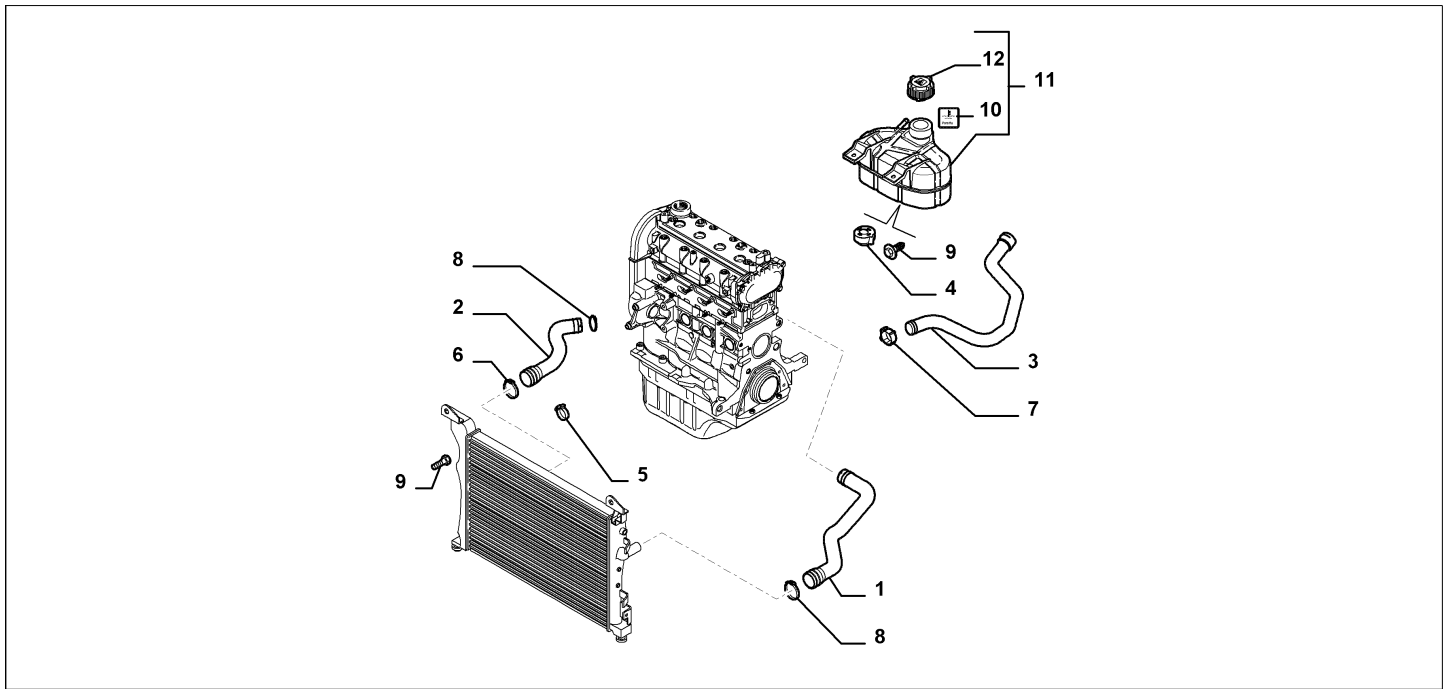

Catalogue	MITO 2008-2011	
Category	5.1 RADIATOR	
Var.	02	1.4 + NOTURBO
Rev.	00	

Part Num.	Description	Compatibility	Modif.	Qty	Notes	Col.	Reman.
1	55703225 SLEEVE			1			
2	55700528 SLEEVE	78HP		1			
2	50515248 SLEEVE	105HP		1			
3	55703092 HOSE			01			
4	51805126 RESILIENT BUSH			01			
5	11448170 COLLAR			01			
6	51742343 COLLAR			02			
7	13125570 COLLAR			02			
8	71714115 COLLAR			02			
9	7799775 SCREW			02			
10	12853490 PLATE			01			
11	55700508 TANK, COMPL			01			
12	46799364 CAP			01			

Legend	
NOTURBO	(ASPIRATED/TURBO):EXHAUST FAN
1.4	HORSE POWER (MARKET):1370
78HP	POWER:1.4 FIRE 16V 78HP EURO5
105HP	POWER:1.4 FIRE 16V MULTIAIR 105HP (EURO 5)