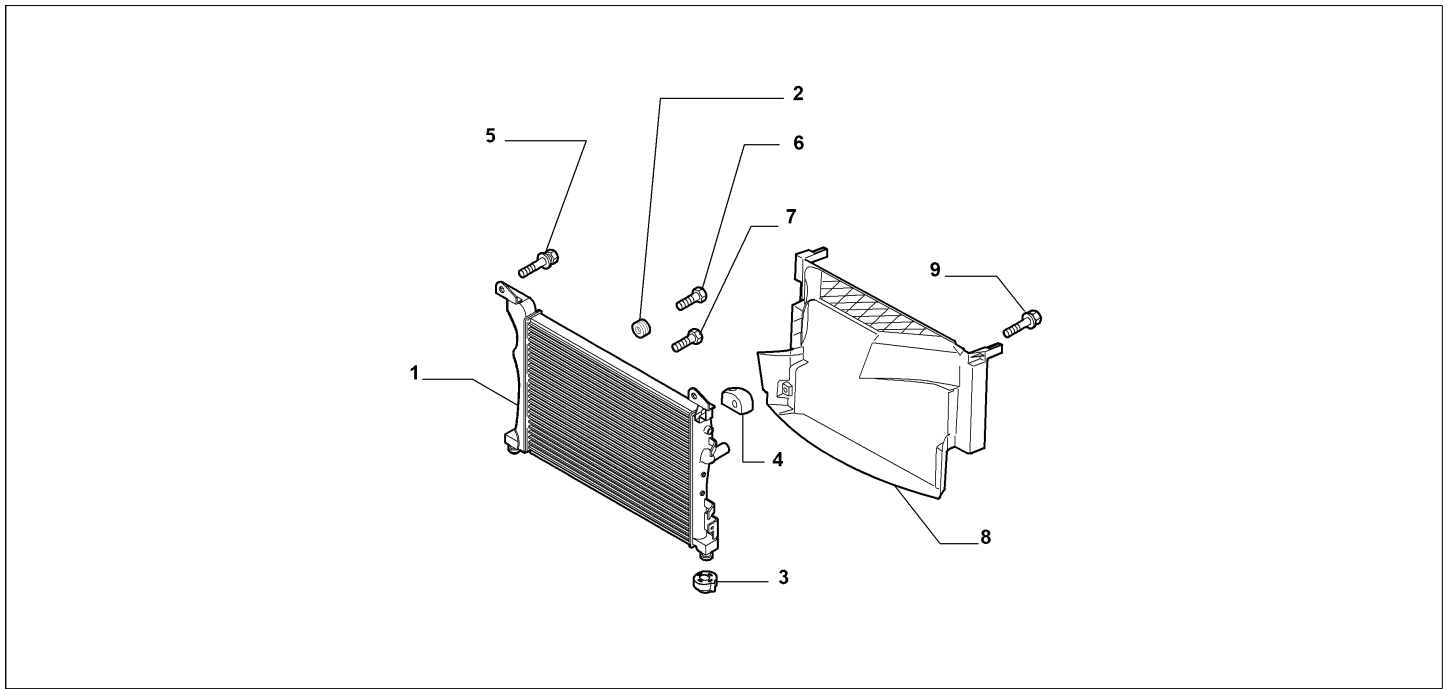

Catalogue	MITO 2008-2011	
Category	5.1 RADIATOR	
Var.	01	1.6D
Rev.	00	

Part Num.	Description	Compatibility	Modif.	Qty	Notes	Col.	Reman.
1	51896964 RADIATOR			01			
2	7742733 RUBBER BUSHING			02			
3	51805126 RESILIENT BUSH			02			
4	55700546 RESILIENT BUSH			02			
5	15699801 SCREW, M6X20			04			
6	14942824 SCREW AND WASHER ASSY, M6X55			02			
7	12648901 PLANE WASHER, M6X25			02			
8	50514488 PARTITION PANEL			01			
9	7797817 SCREW			01			

Legend	
1.6D	HORSE POWER (MARKET):1598