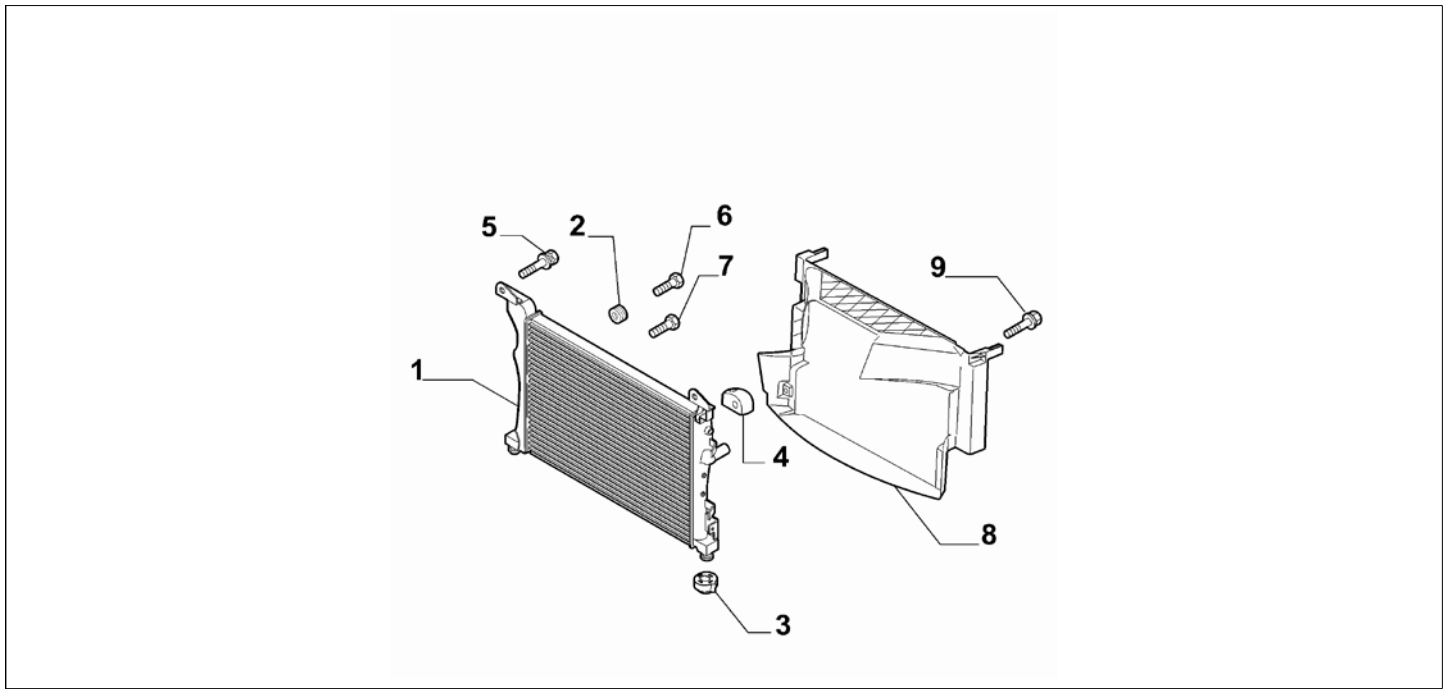

Catalogue	MITO 2008-2011	
Category	5.1 RADIATOR	
Var.	01	1.4 + TURBO
Rev.	00	

Part Num.	Description	Compatibility	Modif.	Qty	Notes	Col.	Reman.
1	51896964 RADIATOR	170HP		1			
1	55704135 RADIATOR	120HP, 135HP, 155HP	C15503	1			
1	51936039 RADIATOR	120HP, 135HP, 155HP	D15503	1			
2	7742733 RUBBER BUSHING			02			
3	51805126 RESILIENT BUSH			02			
4	55700546 RESILIENT BUSH			02			
5	15699801 SCREW, M6X20			04			
6	14942824 SCREW AND WASHER ASSY, M6X55			02			
7	12648901 PLANE WASHER, M6X25			02			
8	50514488 PARTITION PANEL			01			
9	7797817 SCREW			02			

Legend	
TURBO	(ASPIRATED/TURBO):TURBO
1.4	HORSE POWER (MARKET):1370
155HP	POWER:1.4 FIRE 16V TURBO 155HP (EURO 5)
170HP	POWER:1.4 FIRE 16V TURBO MULTIAIR 170HP EURO 5
120HP	POWER:120HP
135HP	POWER:1.4 FIRE 16V TURBO MULTIAIR 135 HP EURO 5
15503	New engine cooling radiator adopted [DAT 26/11/2009]