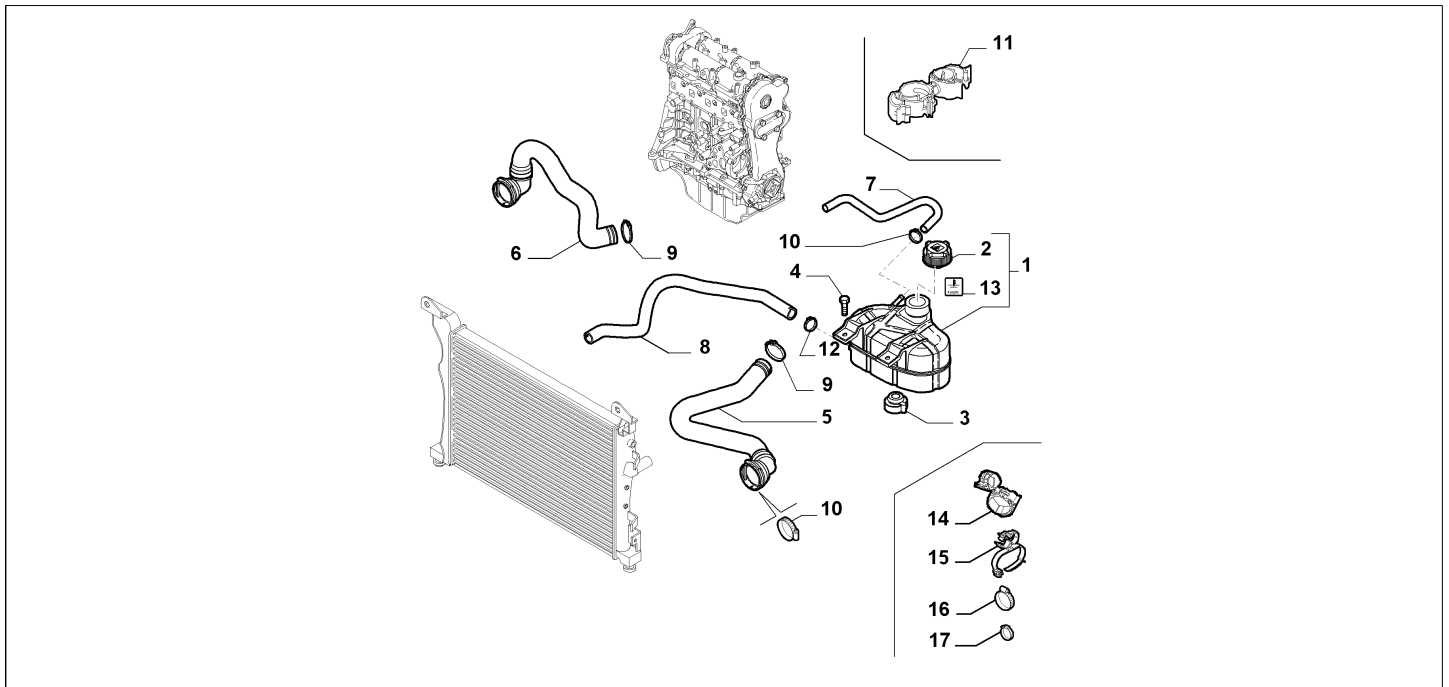

Catalogue	MITO 2008-2011	
Category	5.1 RADIATOR	
Var.	02	1.3D
Rev.	00	

Part Num.	Description	Compatibility	Modif.	Qty	Notes	Col.	Reman.
1	55700508 TANK, COMPL			01			
2	46799364 CAP			01			
3	51805126 RESILIENT BUSH			01			
4	15698804 SCREW, M7X25			02			
4	7799775 SCREW, M6X20			02			
5	51793056 SLEEVE	EURO4		1			
5	51895437 SLEEVE	EURO5		1			
6	51793057 SLEEVE	EURO4		1			
6	51793059 SLEEVE	EURO5		1			
7	51779543 HOSE	EURO4		1			
7	51816504 HOSE	EURO5		1			
8	50512444 HOSE	90HP		1			
8	50512464 HOSE	95HP		1			
9	71714115 COLLAR			04			
10	13125570 COLLAR			02			
11	46822100 CLIP			01			
12	11448170 COLLAR			02			
13	12853490 PLATE			01			
14	50503521 CLIP			01			
15	51799031 CLIP			01			
16	10860870 COLLAR, DIAM 38			01			
17	11448170 COLLAR			01			

Legend	
1.3D	HORSE POWER (MARKET):1.3
EURO4	ECOLOGY:EEC LIM. STAGE 4
EURO5	ECOLOGY:LIM.ECC PHASE 5
90HP	POWER:1.3 SDE 90HP EURO4
95HP	POWER:95HP