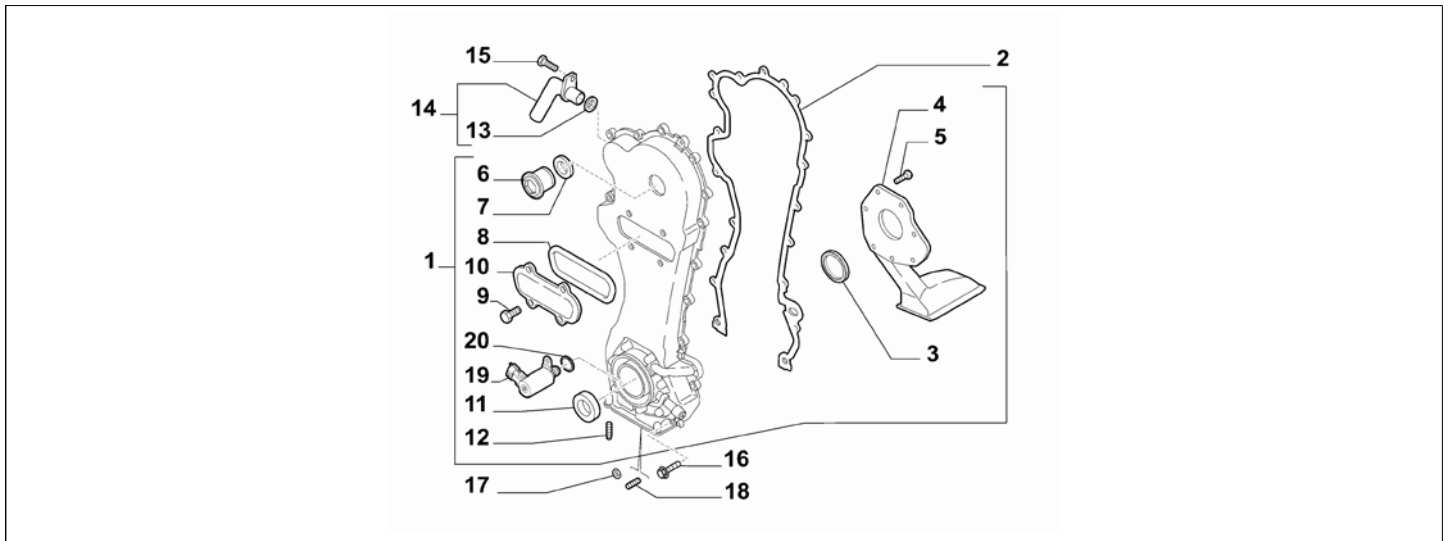

Catalogue	MITO 2008-2011	
Category	4.1 LUBRICATION SYSTEM	
Var.	06	1.3D + DIESEL + 85HP + 66M + EURO5
Rev.	00	

Part Num.	Description	Compatibility	Modif.	Qty	Notes	Col.	Reman.
1	55268633 OIL PUMP			01			
2	55265148 SEAL GASKET			01			
3	71770350 SEAL GASKET			01			
4	71770351 PUMP INTAKE			01			
5	55262435 SCREW AND WASHER ASSY, M6X35			02			
6	71732844 PLUG			01			
7	14454380 SEAL			01			
8	71732845 SEAL GASKET			01			
9	6000626057 SCREW, M6X12			04			
10	71732847 COVER			01			
11	55186757 SEAL GASKET			01			
12	13586021 STUD			01			
13	14453780 SEAL, 1,78X21,95			01			
14	55187578 CONNECTION, COMPL			01			
15	55189538 SCREW, M6X16			01			
16	55189536 SCREW AND WASHER ASSY, M6X22			14			
17	55192174 NUT			05			
18	55192181 STUD, M6X9-22			03			
19	55245370 ELECTRO-VALVE			1			
20	71770352 SEAL GASKET			1			

Legend	
66M	ECO KIT 2
1.3D	HORSE POWER (MARKET):1.3
DIESEL	FUEL:DIESEL
EURO5	ECOLOGY:LIM.ECC PHASE 5
85HP	POWER:1.3 SDE 85HP EURO5