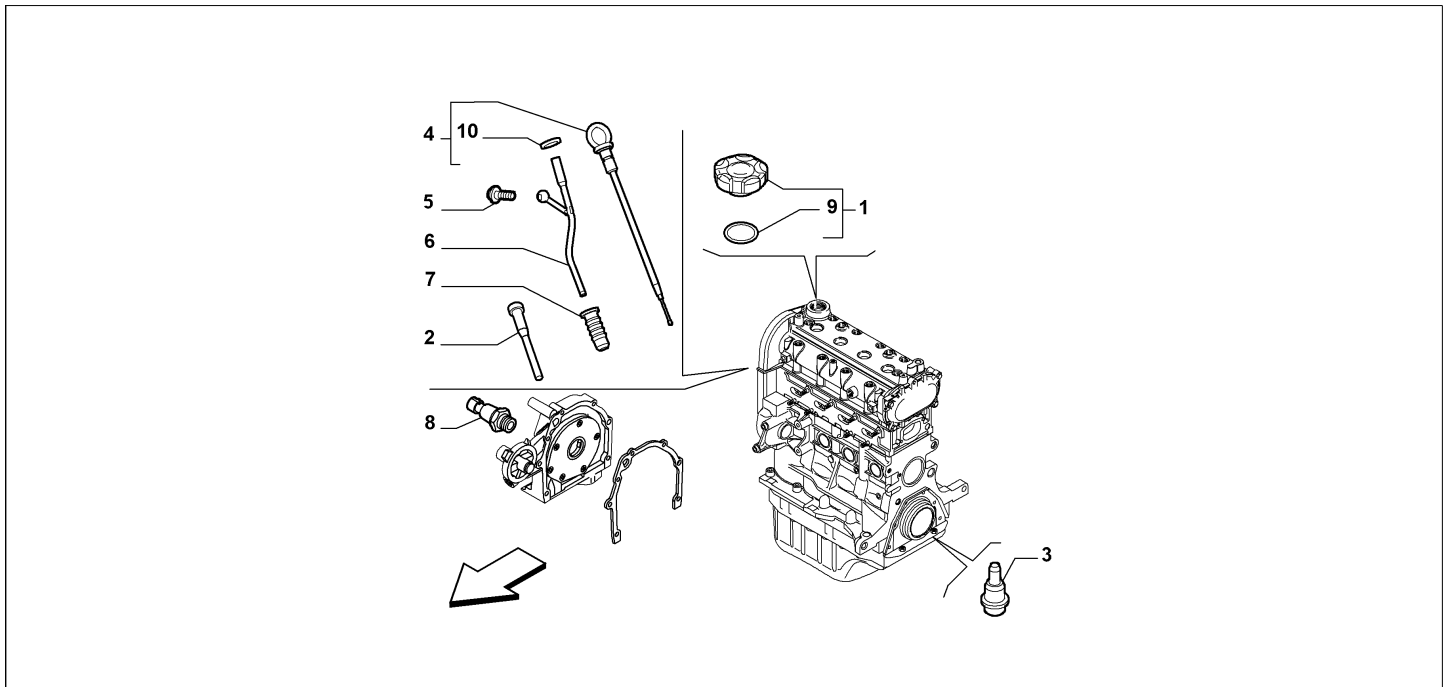

Catalogue	MITO 2008-2011	
Category	4.1 LUBRICATION SYSTEM	
Var.	01	1.4 + PETROL + (155HP, 120HP)
Rev.	00	

Part Num.	Description	Compatibility	Modif.	Qty	Notes	Col.	Reman.
1	55187763	CAP		01			
2	7604544	PIPE		01			
3	7589255	JET		04			
4	55211648	LEVEL ROD		01			
5	55192179	SCREW		01			
6	55205555	PIPE	C13289	01			
6	55222195	PIPE	D13289	01			
7	55194828	SEAL GASKET		01			
8	55202374	SWITCH		01			
9	7689903	SEAL GASKET		01			
10	7698975	SEAL GASKET		01			

Legend	
1.4	HORSE POWER (MARKET):1370
PETROL	FUEL:PETROL
155HP	POWER:1.4 FIRE 16V TURBO 155HP (EURO 5)
120HP	POWER:120HP
13289	NEW OIL LEVEL STICK [DAT 15/06/2009]