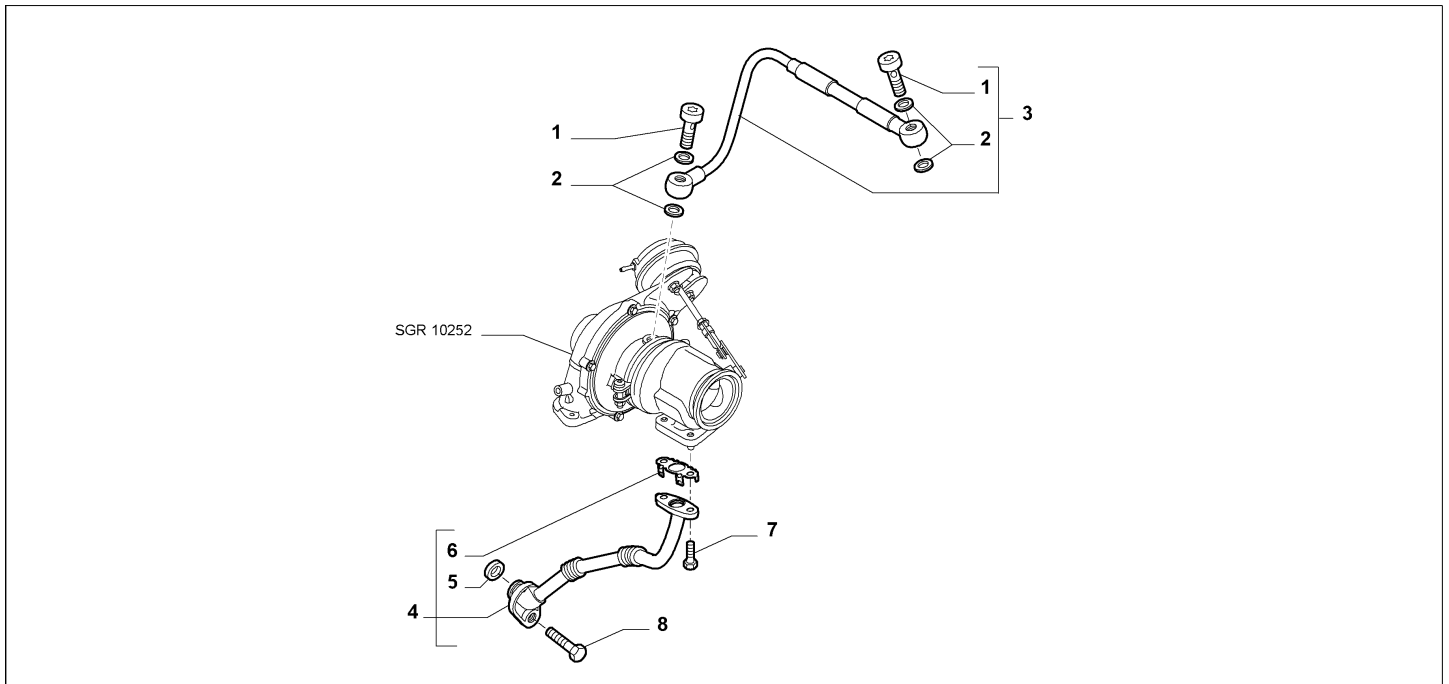

Catalogue	MITO 2008-2011	
Category	4.1 LUBRICATION SYSTEM	
Var.	05	1.6D
Rev.	00	

Part Num.	Description	Compatibility	Modif.	Qty	Notes	Col.	Reman.
1	55207389 UNION		C14067	02			
1	55226888 UNION		D14067, C14572	02			
1	55239331 UNION		D14572	02			
2	10260960 SEAL GASKET, 12X18X1		C13768	04			
2	55226889 SEAL GASKET		D13768, C14572	04			
2	55232972 SEAL GASKET		D14572	04			
3	55212515 HOSE		C13768	01			
3	55226890 HOSE		D13768, C14067	01			
3	55229859 HOSE		D14067, C14572	01			
3	55233136 HOSE		D14572	01	SupPLIER: MARTOR (A8)		
4	55217616 PIPE			01			
5	55206324 SEAL GASKET			01			
6	55207398 SEAL GASKET			02			
7	11612424 SCREW AND WASHER ASSY			02			
8	16288421 SCREW			02			

Legend	
1.6D	HORSE POWER (MARKET):1598
13768	NEW TURBINE LUBRICATION PIPE [MOT 6019696]
14067	NEW OIL HOSE [MOT 6490517]
14572	NEW TURBO OIL DELIVERY PIPE [MOT 6491051]