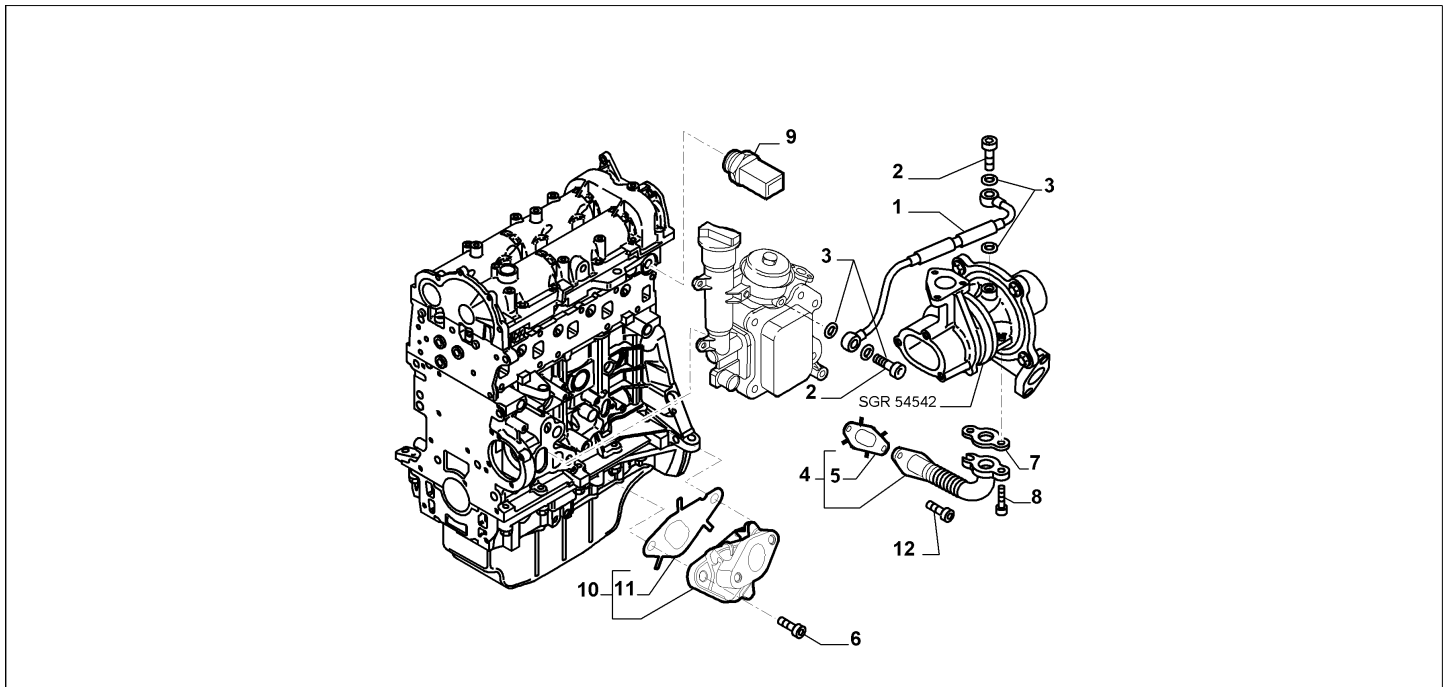

Catalogue	MITO 2008-2011	
Category	4.1 LUBRICATION SYSTEM	
Var.	05	1.3D + DIESEL + 90HP + EURO4
Rev.	00	

Part Num.	Description	Compatibility	Modif.	Qty	Notes	Col.	Reman.
1	55201945 PIPE			01			
2	55201947 UNION			02			
3	55201946 SEAL GASKET			04			
4	55195668 PIPE, COMPL			01			
5	55188407 SEAL GASKET			01			
6	55195327 SCREW, M6X25			02			
7	55193060 SEAL GASKET			01			
8	16296921 SCREW, M6X14			02			
9	55202374 SWITCH			01			
10	55197842 SPACER			01			
11	55193265 SEAL GASKET			01			
12	55195327 SCREW, M6X25			02			

Legend	
1.3D	HORSE POWER (MARKET):1.3
DIESEL	FUEL:DIESEL
EURO4	ECOLOGY:EEC LIM. STAGE 4
90HP	POWER:1.3 SDE 90HP EURO4