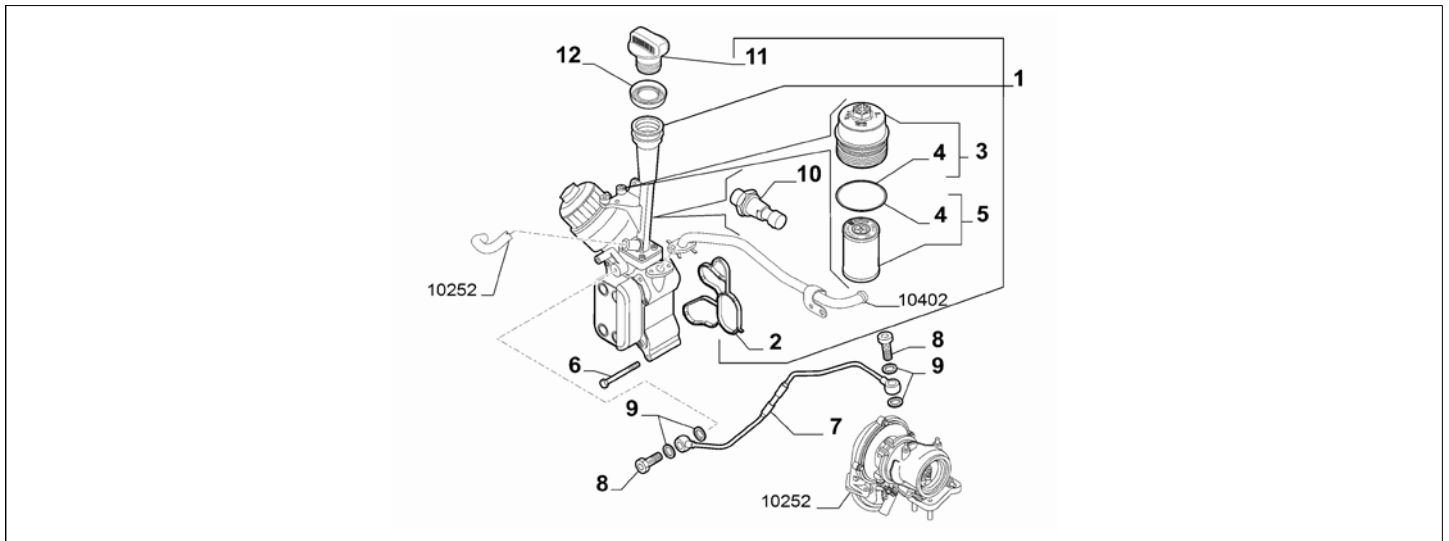

Catalogue	MITO 2008-2011	
Category	4.1 LUBRICATION SYSTEM	
Var.	07	1.3D + DIESEL + 85HP + EURO5 + 66M
Rev.	00	

Part Num.	Description	Compatibility	Modif.	Qty	Notes	Col.	Reman.
1	55258610 SUPPORT, COMPL UFI			01			
2	55269518 SEAL GASKET, UFI			01			
3	55237728 COVER, UFI			01			
4	55197219 SEAL GASKET, UFI			01			
5	71770689 FILTERING ELEMENT, UFI			01			
6	55192201 SCREW AND WASHER ASSY, M6X77			04			
7	55213493 PIPE			01			
8	55201947 UNION			02			
9	55201946 SEAL GASKET, 10X17X1			04			
10	55233423 SWITCH			01			
11	55232813 PLUG, UFI			01			
12	51850706 SEAL GASKET			1			

Legend	
66M	ECO KIT 2
1.3D	HORSE POWER (MARKET):1.3
DIESEL	FUEL:DIESEL
EURO5	ECOLOGY:LIM.ECC PHASE 5
85HP	POWER:1.3 SDE 85HP EURO5