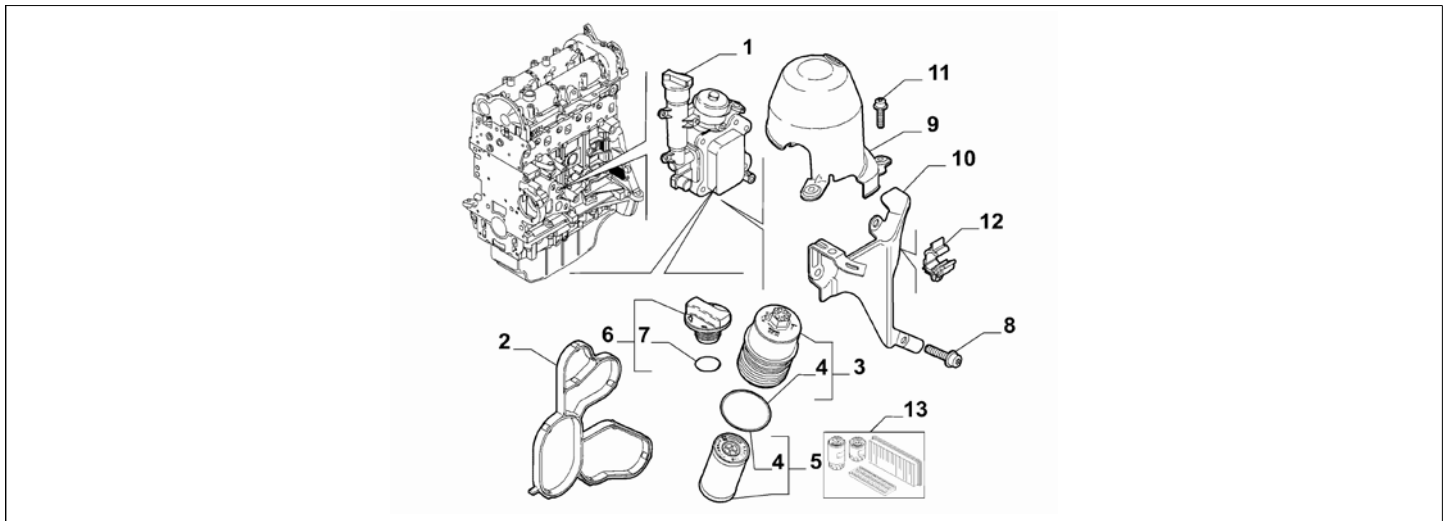

Catalogue	MITO 2008-2011	
Category	4.1 LUBRICATION SYSTEM	
Var.	04	1.3D + DIESEL + 90HP + EURO4
Rev.	00	

Part Num.	Description	Compatibility	Modif.	Qty	Notes	Col.	Reman.
1	55183548 HEAT EXCHANGER, PURFLUX			01			
1	55210824 HEAT EXCHANGER, UFI			01			
2	55283614 SEAL GASKET, PURFLUX			01			
2	55197217 SEAL GASKET, UFI			01			
3	73500070 COVER, PURFLUX			01			
3	55197220 COVER, UFI			01			
4	55185954 SEAL GASKET, PURFLUX			01			
4	55197219 SEAL GASKET, UFI			01			
5 A	73500049 OIL FILTER, PURFLUX			01			
5 A	6001073250 OIL FILTER, ESSENTIAL PARTS			01			
5	73504027 OIL FILTER, UFI			01			
6	73501331 PLUG, PURFLUX			01			
6	55197222 PLUG, UFI			01			
7	55185955 SEAL GASKET, PURFLUX			01			
7	55197221 SEAL GASKET, UFI			01			
8	55192201 SCREW AND WASHER ASSY, M6X77			04			
9	55186168 PROTECTION, COMPL			01			
10	55186169 PROTECTION			01			
11	55189538 SCREW, M6X16			02			
12	51760781 CLIP			01			
13	71765244 FILTER KIT, UFI			01	KIT		
13	71765257 FILTER KIT, PURFLUX			01	KIT		

Legend	
1.3D	HORSE POWER (MARKET):1.3
DIESEL	FUEL:DIESEL
EURO4	ECOLOGY:EEC LIM. STAGE 4
90HP	POWER:1.3 SDE 90HP EURO4