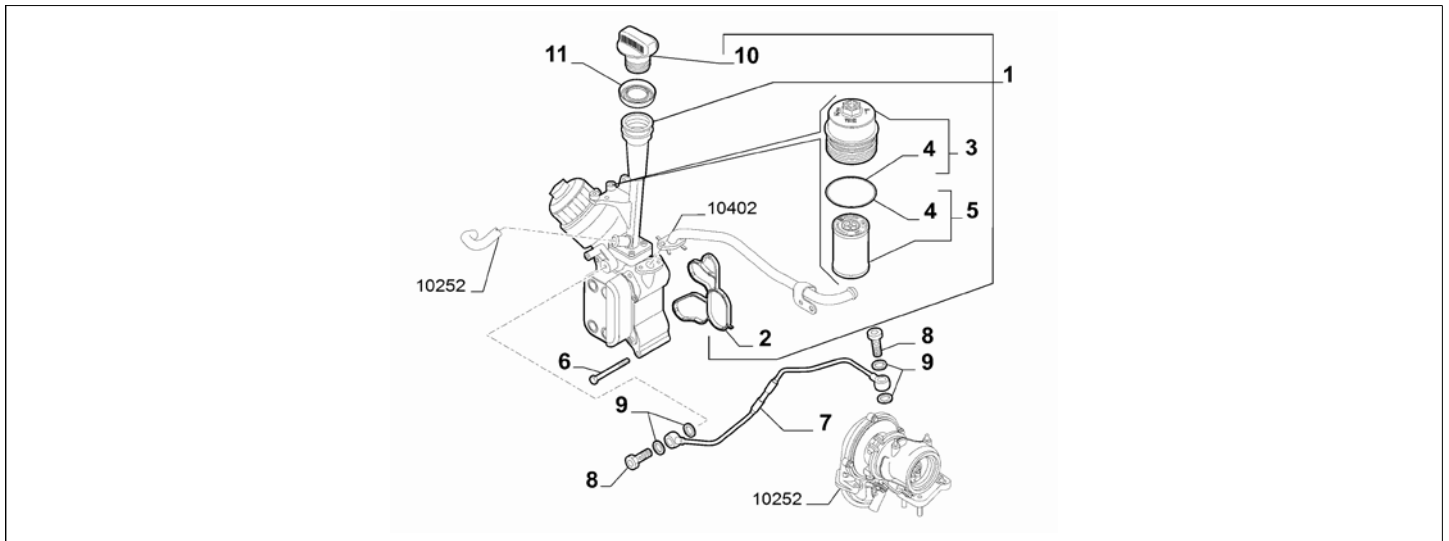

Catalogue	MITO 2008-2011	
Category	4.1 LUBRICATION SYSTEM	
Var.	04	1.3D + DIESEL + (95HP, 85HP) + EURO5 + I66M
Rev.	00	

Part Num.	Description	Compatibility	Modif.	Qty	Notes	Col.	Reman.
1	55217288	HEAT EXCHANGER, COMPLETE	C14154	01			
1	55269522	SUPPORT, COMPLETE	D14154	01			
2	55269518	SEAL GASKET		01			
3	55237728	COVER		01			
4	55197219	SEAL GASKET	C14154	01			
4	55197219	SEAL GASKET	D14154	01			
5	71751114	FILTERING ELEMENT	C14154	01			
5	71770689	FILTERING ELEMENT	D14154	01			
6	55192201	SCREW AND WASHER ASSY, M6X77		04			
7	55213493	PIPE		01			
8	55201947	UNION		02			
9	55201946	SEAL GASKET, 10X17X1		04			
10	55217285	PLUG	C14154	01			
10	55232813	PLUG	D14154	01			
11	51850706	SEAL GASKET		01			

Legend	
66M	ECO KIT 2
1.3D	HORSE POWER (MARKET):1.3
DIESEL	FUEL:DIESEL
EURO5	ECOLOGY:LIM.ECC PHASE 5
85HP	POWER:1.3 SDE 85HP EURO5
95HP	POWER:95HP
14154	Introduction of a new oil filter mount and filler cap [DAT 28/05/2010]