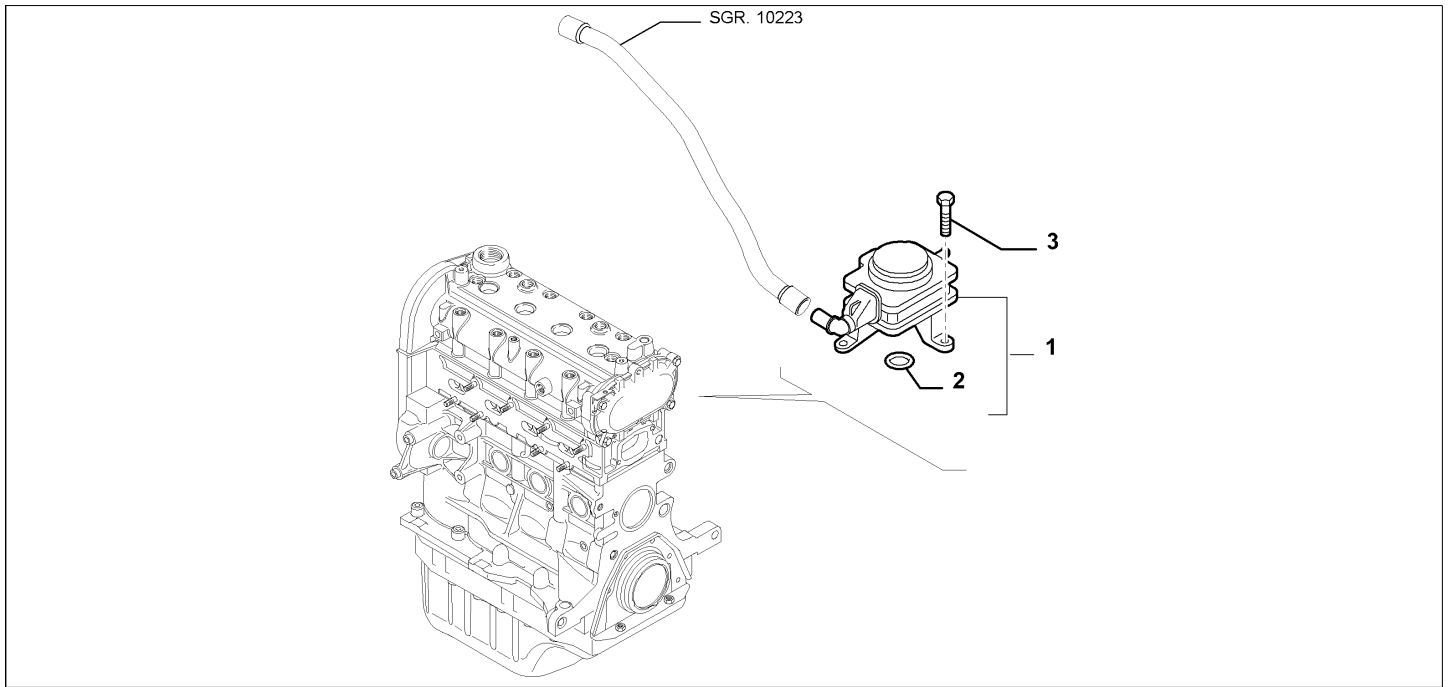

Catalogue	MITO 2008-2011	
Category	4.1 LUBRICATION SYSTEM	
Var.	05	1.4 + PETROL + (155HP, 120HP)
Rev.	00	

Part Num.	Description	Compatibility	Modif.	Qty	Notes	Col.	Reman.
1	55208531 SEGREGATOR			01			
2	71749196 SEAL			01			
3	55206778 SCREW			03			

Legend	
1.4	HORSE POWER (MARKET):1370
PETROL	FUEL:PETROL
155HP	POWER:1.4 FIRE 16V TURBO 155HP (EURO 5)
120HP	POWER:120HP