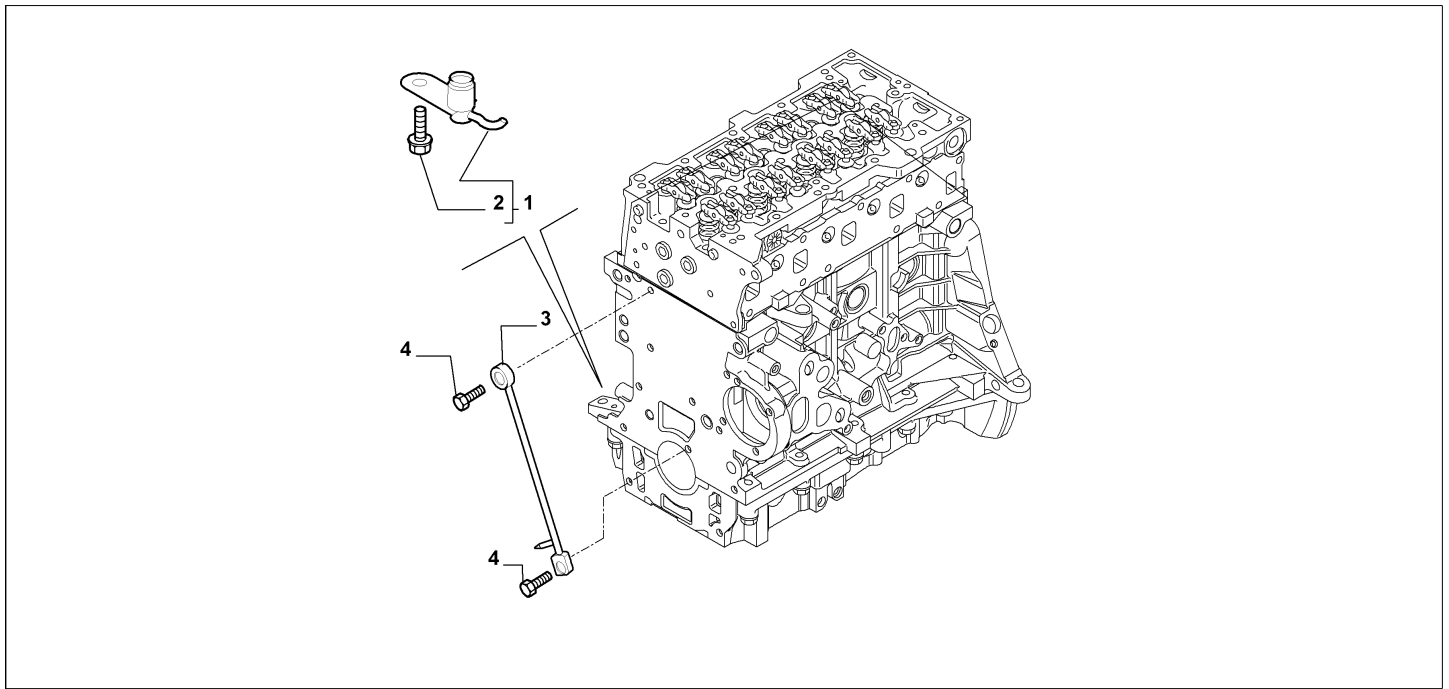

Catalogue	MITO 2008-2011	
Category	4.1 LUBRICATION SYSTEM	
Var.	02	1.3D + DIESEL + 90HP + EURO4
Rev.	00	

Part Num.	Description	Compatibility	Modif.	Qty	Notes	Col.	Reman.
1	55183898 JET, COMPL			04			
2	7761149 SCREW			04			
3	73500421 PIPE			01			
4	55231570 UNION			02			

Legend	
1.3D	HORSE POWER (MARKET):1.3
DIESEL	FUEL:DIESEL
EURO4	ECOLOGY:EEC LIM. STAGE 4
90HP	POWER:1.3 SDE 90HP EURO4