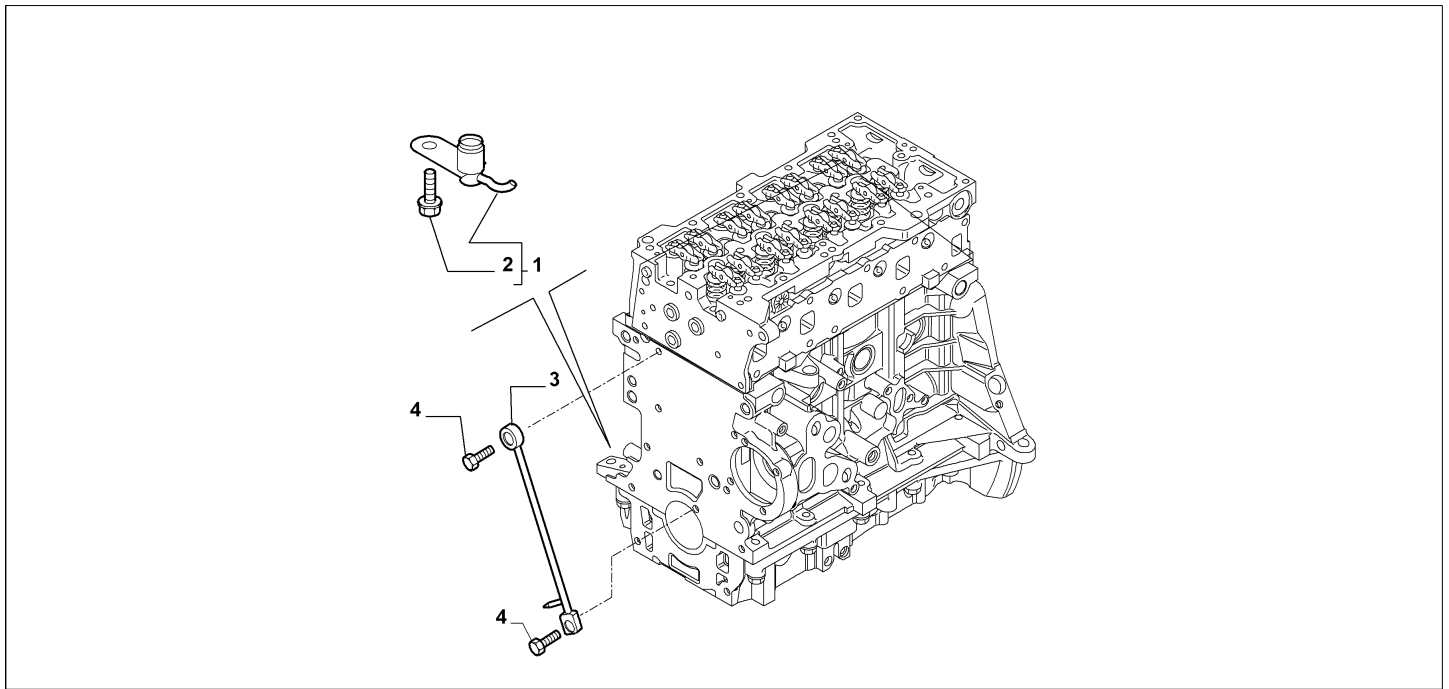

Catalogue	MITO 2008-2011	
Category	4.1 LUBRICATION SYSTEM	
Var.	02	1.3D + DIESEL + (95HP, 85HP) + EURO5
Rev.	00	

Part Num.	Description	Compatibility	Modif.	Qty	Notes	Col.	Reman.
1	55183898 JET, COMPL			04			
2	7761149 SCREW			04			
3	73500421 PIPE			01			
4	55231570 UNION			02			

Legend	
1.3D	HORSE POWER (MARKET):1.3
DIESEL	FUEL:DIESEL
EURO5	ECOLOGY:LIM.ECC PHASE 5
85HP	POWER:1.3 SDE 85HP EURO5
95HP	POWER:95HP