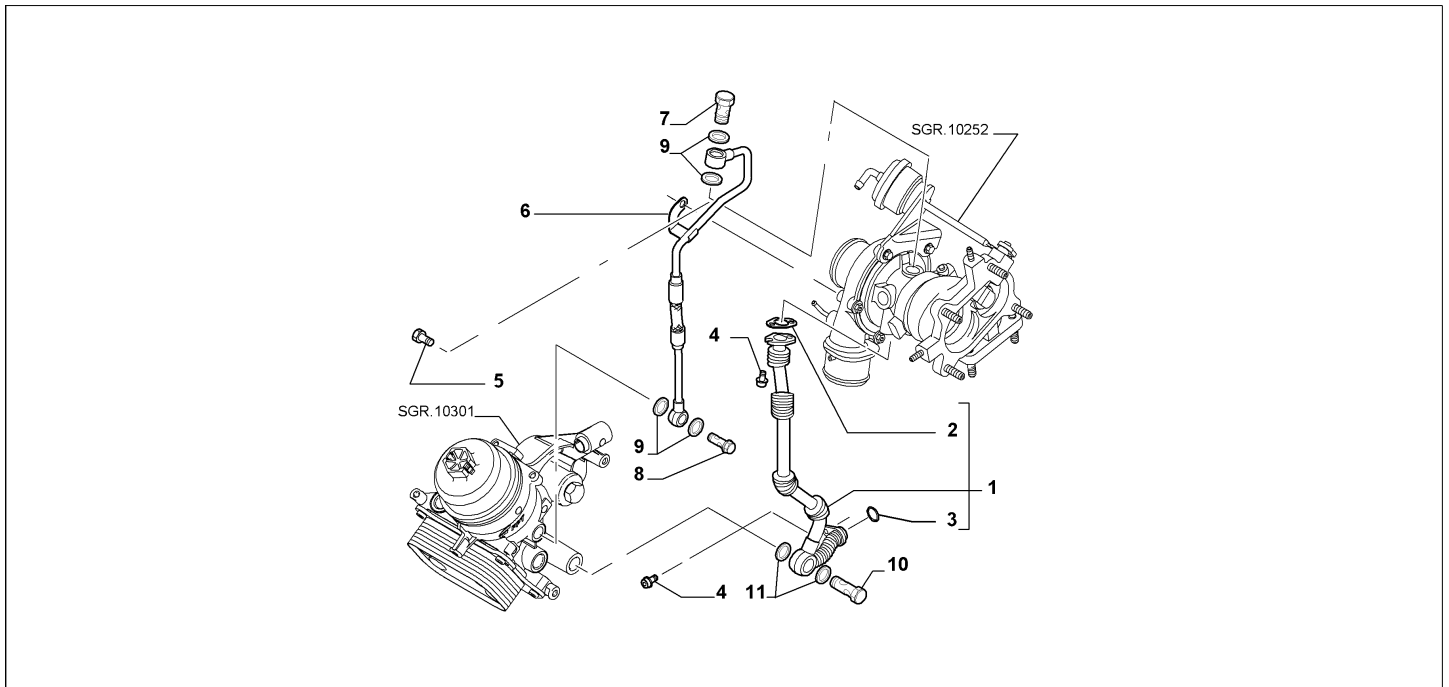

Catalogue	MITO 2008-2011	
Category	4.1 LUBRICATION SYSTEM	
Var.	04	1.4 + PETROL + (155HP, 120HP)
Rev.	00	

Part Num.	Description	Compatibility	Modif.	Qty	Notes	Col.	Reman.
1	55211893 HOSE			01			
2	55196740 SEAL GASKET			01			
3	71749189 SEAL GASKET			01			
4	55206778 SCREW			03			
5	16285924 SCREW			01			
6	55216013 HOSE			01			
7	71769773 UNION			01			
8	71769772 UNION			01			
9	71769771 SEAL GASKET			04			
10	71773590 UNION			01			
11	71749187 SEAL GASKET			02			

Legend	
1.4	HORSE POWER (MARKET):1370
PETROL	FUEL:PETROL
155HP	POWER:1.4 FIRE 16V TURBO 155HP (EURO 5)
120HP	POWER:120HP