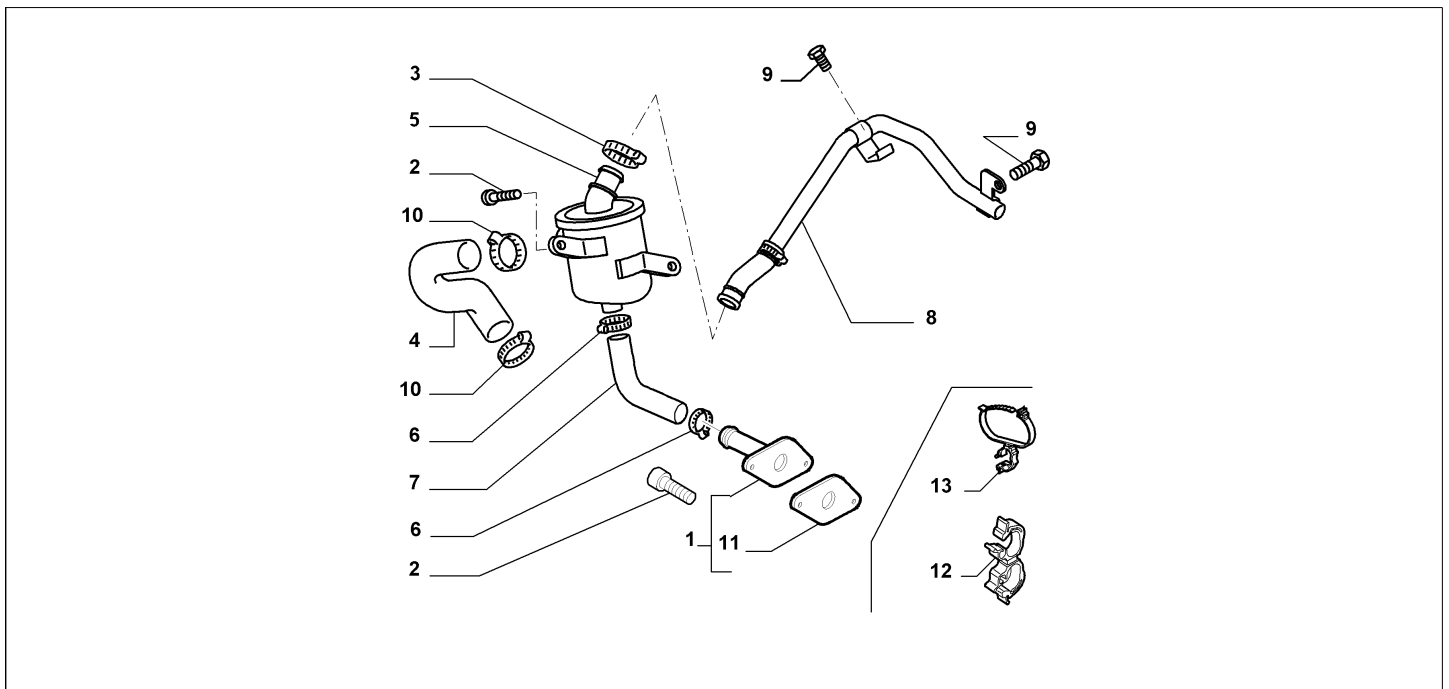

Catalogue	MITO 2008-2011	
Category	4.1 LUBRICATION SYSTEM	
Var.	03	1.3D + DIESEL + 90HP + EURO4
Rev.	00	

Part Num.	Description	Compatibility	Modif.	Qty	Notes	Col.	Reman.
1	55204315 DUCTING			01			
2	16297024 SCREW, M6X18			04			
3	13097190 COLLAR			01			
4	55191438 SLEEVE			01			
5	55185372 SEGREGATOR			01			
6	13125970 COLLAR, DIAM 17			02			
7	55185373 SLEEVE			01			
8	51797377 PIPE			01			
9	16286024 SCREW, M6X16			02			
10	13131270 COLLAR, DIAM 27.5			02			
11	71747829 SEAL GASKET			01			
12	50503521 CLIP			01			
13	51799031 CLIP			01			

Legend	
1.3D	HORSE POWER (MARKET):1.3
DIESEL	FUEL:DIESEL
EURO4	ECOLOGY:EEC LIM. STAGE 4
90HP	POWER:1.3 SDE 90HP EURO4