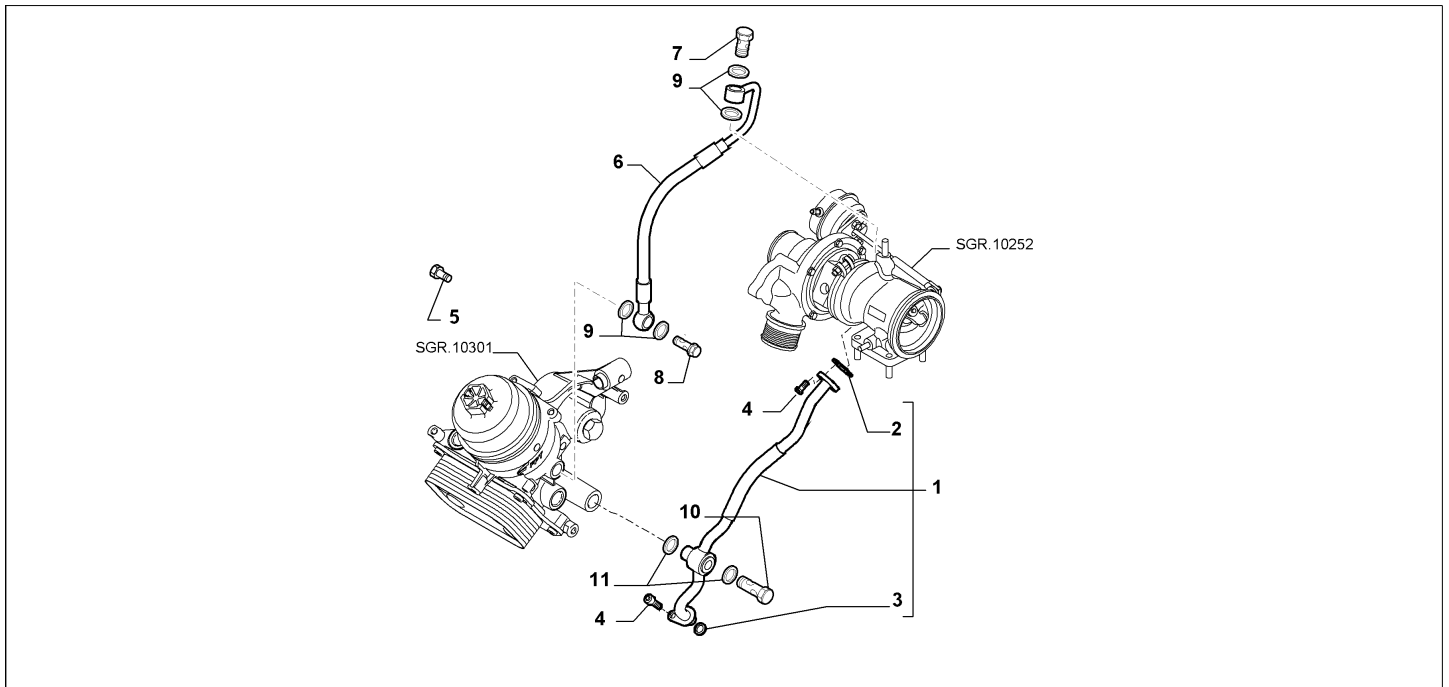

Catalogue	MITO 2008-2011	
Category	4.1 LUBRICATION SYSTEM	
Var.	04	1.4 + PETROL + (135HP, 170HP)
Rev.	00	

Part Num.	Description	Compatibility	Modif.	Qty	Notes	Col.	Reman.
1	55223393 HOSE			01			
2	71753398 SEAL GASKET			01			
3	71749189 SEAL GASKET			01			
4	55206778 SCREW			03			
5	16285924 SCREW			01			
6	55215972 HOSE			01			
7	71769773 UNION			01			
8	10181711 UNION			01			
9	71769771 SEAL GASKET			04			
10	71773590 UNION			01			
11	71749187 SEAL GASKET			02			

Legend	
1.4	HORSE POWER (MARKET):1370
PETROL	FUEL:PETROL
170HP	POWER:1.4 FIRE 16V TURBO MULTIAIR 170HP EURO 5
135HP	POWER:1.4 FIRE 16V TURBO MULTIAIR 135 HP EURO 5