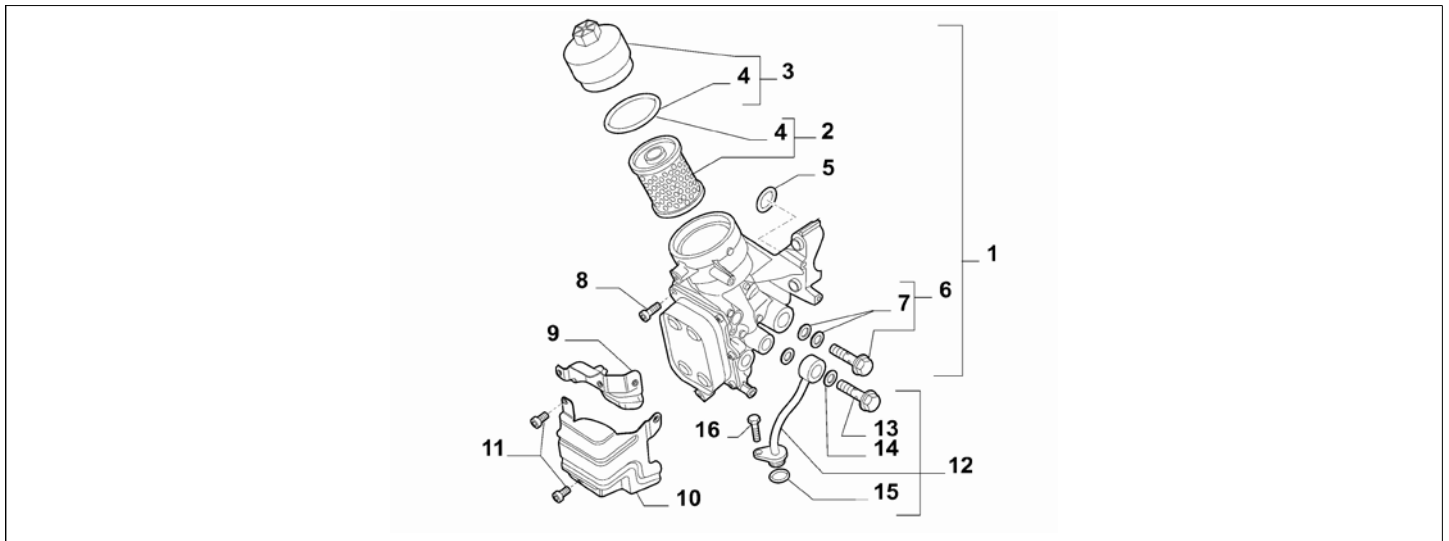

Catalogue	MITO 2008-2011	
Category	4.1 LUBRICATION SYSTEM	
Var.	03	1.4 + PETROL + 105HP
Rev.	00	

Part Num.	Description	Compatibility	Modif.	Qty	Notes	Col.	Reman.
1	55241083 HEAT EXCHANGER			01			
2 A	73500049 OIL FILTER			01			
2 A	6001073250 OIL FILTER, ESSENTIAL PARTS			01			
3	73500070 COVER			01			
4	55185954 SEAL GASKET			01			
5	55211284 SEAL GASKET			01			
6	55204492 SCREW			01			
7	55211316 SEAL KIT			01			
8	16288934 SCREW, M10X1,25X50			02			
9	55221552 PROTECTION			01			
10	55222932 PROTECTION			01			
11	18750234 SCREW AND WASHER ASSY			06			
12	55221867 HOSE			01			
13	71773591 UNION			01			
14	71749187 SEAL GASKET			02			
15	71749189 SEAL GASKET			01			
16	55206778 SCREW			01			

Legend	
1.4	HORSE POWER (MARKET):1370
PETROL	FUEL:PETROL
105HP	POWER:1.4 FIRE 16V MULTIAIR 105HP (EURO 5)