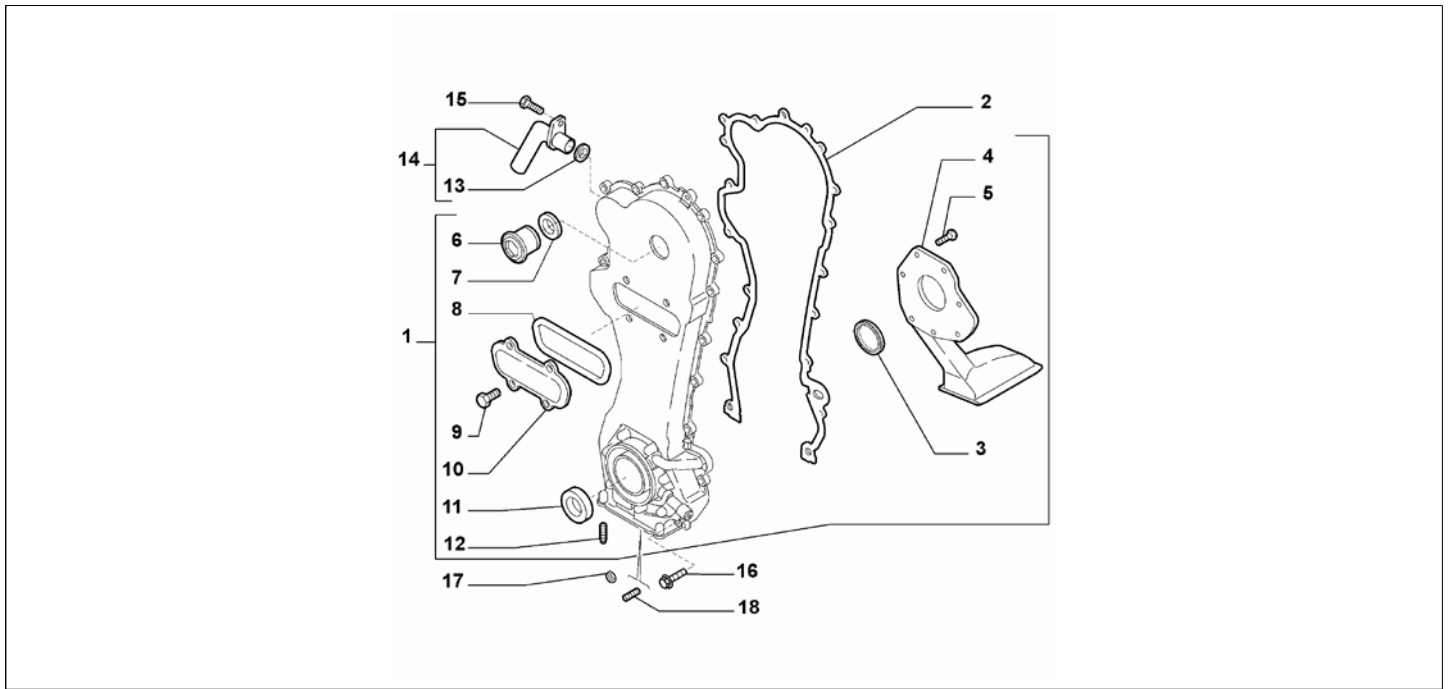

Catalogue	MITO 2008-2011	
Category	4.1 LUBRICATION SYSTEM	
Var.	01	1.3D + DIESEL + (95HP, 85HP) + EURO5 + I66M
Rev.	00	

Part Num.	Description	Compatibility	Modif.	Qty	Notes	Col.	Reman.
1	55232196 OIL PUMP			01			
2	55265148 SEAL GASKET			01			
3	71740366 SEAL GASKET			01			
4	71771635 PUMP INTAKE			01			
5	55262435 SCREW AND WASHER ASSY, M6X35			02			
6	71732844 PLUG			01			
7	60801024 SEAL			01			
8	71732845 SEAL GASKET			01			
9	6000626057 SCREW, M6X12			04			
10	71732847 COVER			01			
11	55186757 SEAL GASKET			01			
12	13586021 STUD			01			
13	14453780 SEAL, 1,78X21,95			01			
14	55187578 CONNECTION, COMPL			01			
15	55189538 SCREW, M6X16			01			
16	55189536 SCREW AND WASHER ASSY, M6X22			14			
17	55192174 NUT			05			
18	55192181 STUD, M6X9-22			03			

Legend	
66M	ECO KIT 2
1.3D	HORSE POWER (MARKET):1.3
DIESEL	FUEL:DIESEL
EURO5	ECOLOGY:LIM.ECC PHASE 5
85HP	POWER:1.3 SDE 85HP EURO5
95HP	POWER:95HP