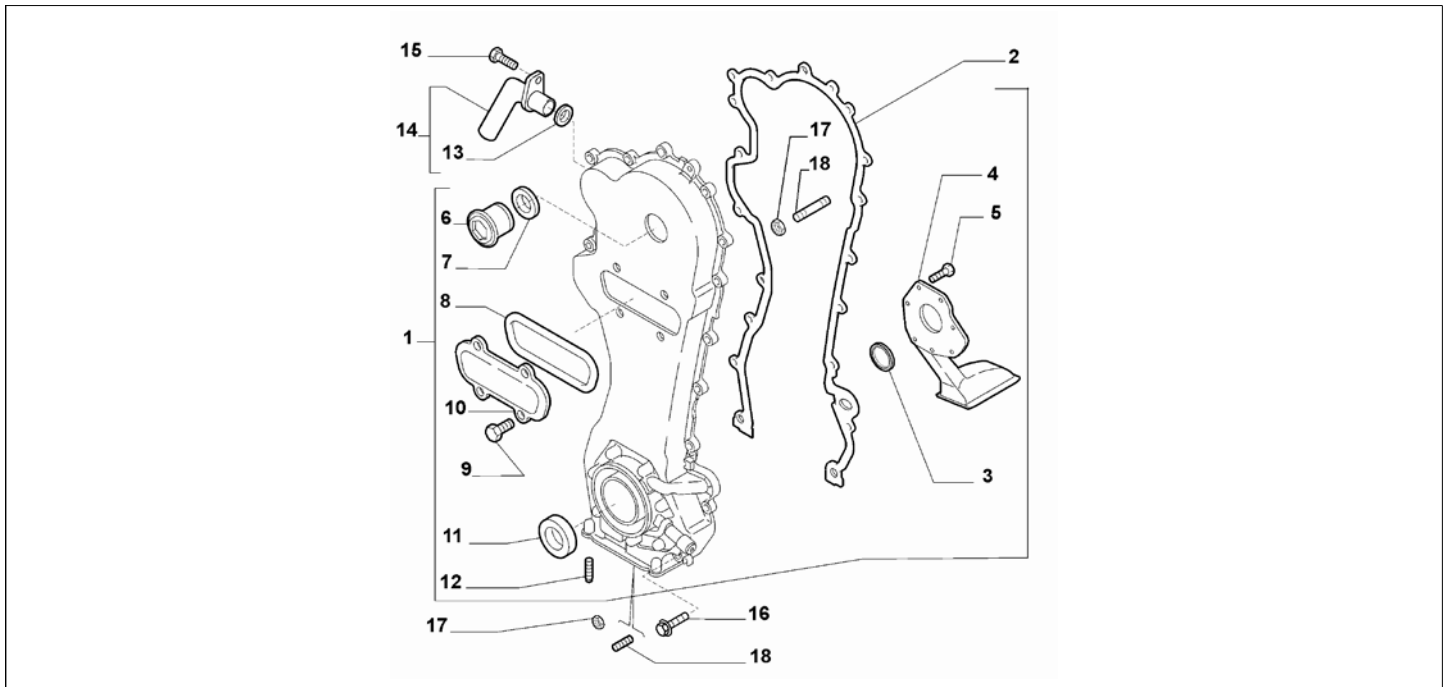

Catalogue	MITO 2008-2011	
Category	4.1 LUBRICATION SYSTEM	
Var.	01	1.3D + DIESEL + 90HP + EURO4
Rev.	00	

Part Num.	Description	Compatibility	Modif.	Qty	Notes	Col.	Reman.
1	55232196 OIL PUMP			01			
2	55265148 SEAL GASKET			01			
3	71740366 SEAL GASKET			01			
4	71771635 PUMP INTAKE			01			
5	55262435 SCREW AND WASHERASSY, M6X35			02			
6	71732844 PLUG			01			
7	60801024 SEAL			01			
8	71732845 SEAL GASKET			01			
9	6000626057 SCREW, M6X12			04			
10	71732847 COVER			01			
11	55186757 SEAL GASKET			01			
12	13586021 STUD			01			
13	14453780 SEAL, 1,78X21,95			01			
14	55187578 CONNECTION, COMPL			01			
15	55189538 SCREW, M6X16			01			
16	55189536 SCREW AND WASHERASSY, M6X22			14			
17	55192174 NUT			05			
18	55192181 STUD, M6X9-22			03			

Legend	
1.3D	HORSE POWER (MARKET):1.3
DIESEL	FUEL:DIESEL
EURO4	ECOLOGY:EEC LIM. STAGE 4
90HP	POWER:1.3 SDE 90HP EURO4