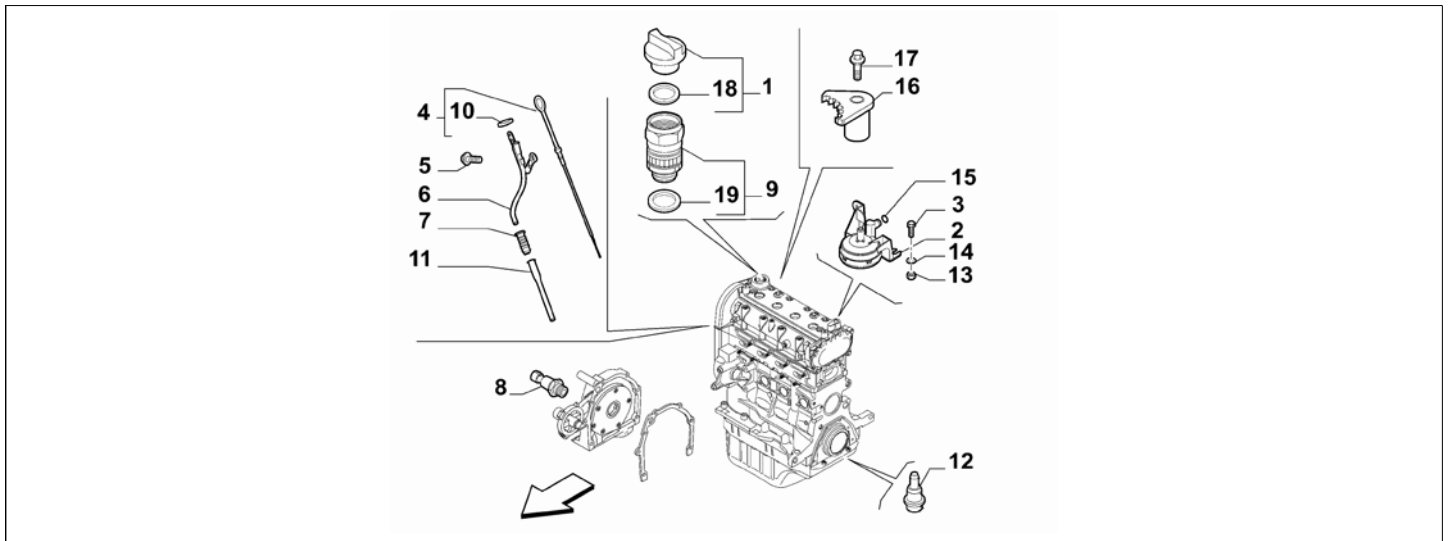

Catalogue	MITO 2008-2011	
Category	4.1 LUBRICATION SYSTEM	
Var.	01	1.4 + PETROL + 105HP
Rev.	00	

Part Num.	Description	Compatibility	Modif.	Qty	Notes	Col.	Reman.
1	55233165 CAP			01			
2	55209329 PRESSURE REGULATOR			01			
3	16286024 SCREW			01			
4	55231161 LEVEL ROD			01			
5	55192179 SCREW			01			
6	55222195 PIPE			01			
7	55194828 SEAL GASKET			01			
8	55202374 SWITCH			01			
9	51869969 FUNNEL EXTENSION			01			
10	7698975 SEAL GASKET			01			
11	7604544 PIPE			01			
12	7589255 JET			04			
13	15896214 NUT			01			
14	12647721 PLANE WASHER			02			
15	14453080 SEAL GASKET			01			
16	51869970 PLUG			01	KIT		
17	16286424 SCREW			01			
18	71769160 SEAL GASKET			1			
19	71769161 SEAL GASKET			1			

Legend	
1.4	HORSE POWER (MARKET):1370
PETROL	FUEL:PETROL
105HP	POWER:1.4 FIRE 16V MULTIAIR 105HP (EURO 5)