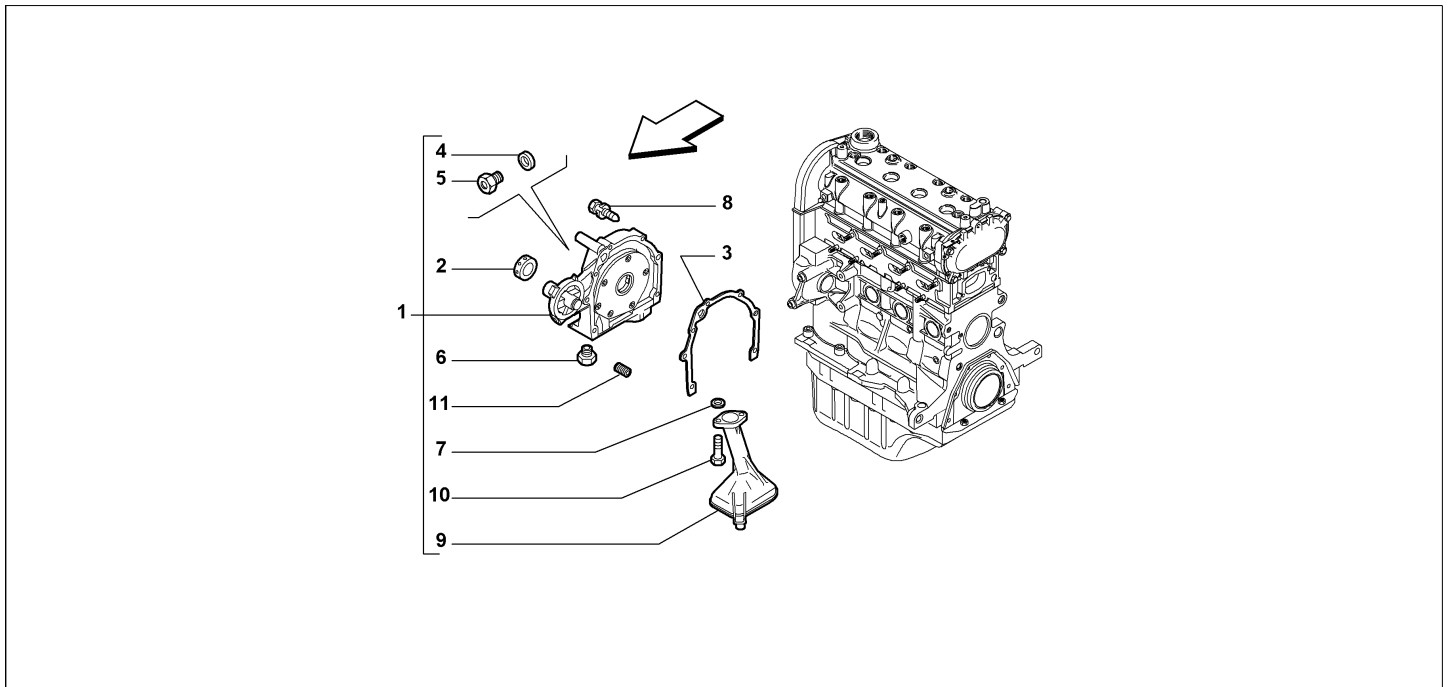

Catalogue	MITO 2008-2011	
Category	4.1 LUBRICATION SYSTEM	
Var.	02	1.4 + PETROL + (135HP, 170HP)
Rev.	00	

Part Num.	Description	Compatibility	Modif.	Qty	Notes	Col.	Reman.
1	55269959 OIL PUMP, COMPL			01			
2	46404094 SEAL GASKET			01			
3	71731735 SEAL GASKET			01			
4	10259960 SEAL GASKET			01			
5	10273111 PLUG			01			
6	10269701 PLUG			01			
7	71776107 SEAL GASKET			1			
8	55189536 SCREW AND WASHERASSY, M6X22			06			
8	55192177 SCREW, M6X32			06			
9	71776095 PUMP INTAKE			01			
10	55192180 SCREW			02			
11	71753376 CONNECTION			01			

Legend	
1.4	HORSE POWER (MARKET):1370
PETROL	FUEL:PETROL
170HP	POWER:1.4 FIRE 16V TURBO MULTIAIR 170HP EURO 5
135HP	POWER:1.4 FIRE 16V TURBO MULTIAIR 135 HP EURO 5