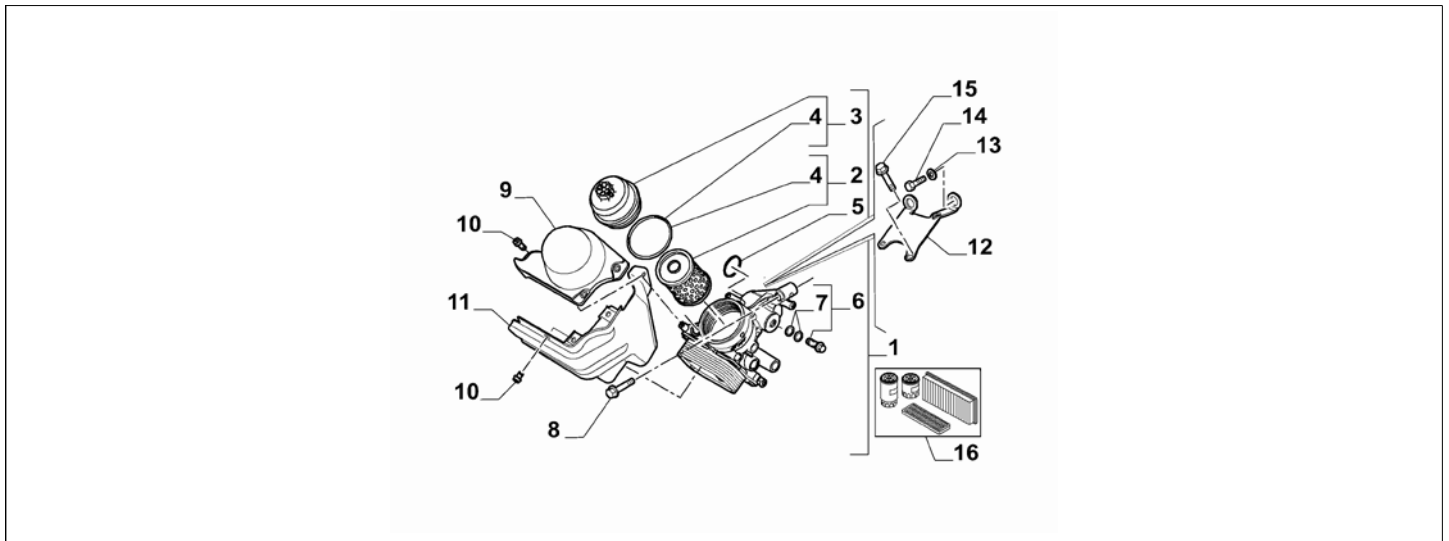

Catalogue	MITO 2008-2011	
Category	4.1 LUBRICATION SYSTEM	
Var.	03	1.4 + PETROL + (155HP, 120HP)
Rev.	00	

Part Num.	Description	Compatibility	Modif.	Qty	Notes	Col.	Reman.
1	55212027 HEAT EXCHANGER			01			
2	A 73500049 OIL FILTER			01			
2	A 6001073250 OIL FILTER, ESSENTIAL PARTS			01			
3	73500070 COVER			01			
4	55185954 SEAL GASKET			01			
5	55211284 SEAL GASKET			01			
6	55204492 SCREW			01			
7	55211316 SEAL KIT			01			
8	16288934 SCREW, M10X1,25X50			01			
9	55215684 PROTECTION			01			
10	18750234 SCREW AND WASHERASSY			05			
11	55215685 PROTECTION			01			
12	55212061 BRACKET			01			
13	11198574 LOCK WASHER			02			
14	15970524 SCREW			02			
15	18750234 SCREW AND WASHERASSY			02			
16	71765219 FILTER KIT	155HP		01	KIT		
16	71765322 FILTER KIT	120HP		01	KIT		

Legend	
1.4	HORSE POWER (MARKET):1370
PETROL	FUEL:PETROL
155HP	POWER:1.4 FIRE 16V TURBO 155HP (EURO 5)
120HP	POWER:120HP