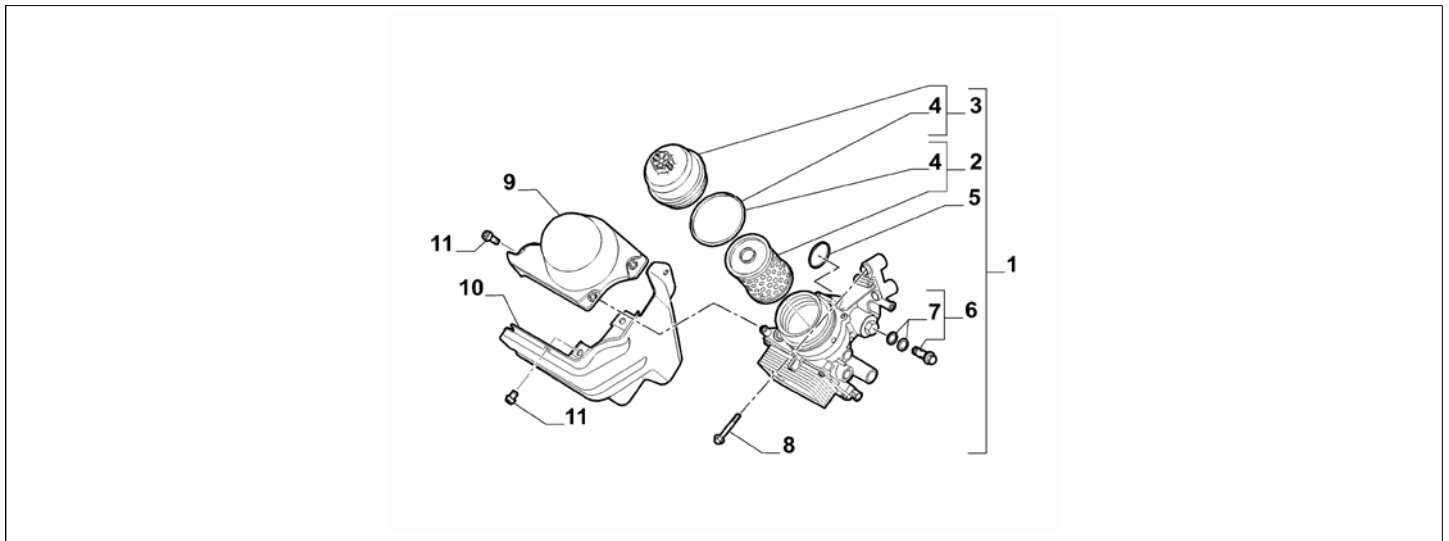

Catalogue	MITO 2008-2011	
Category	4.1 LUBRICATION SYSTEM	
Var.	03	1.4 + PETROL + (135HP, 170HP)
Rev.	00	

Part Num.	Description	Compatibility	Modif.	Qty	Notes	Col.	Reman.
1	55236756 HEAT EXCHANGER			01			
2 A	73500049 OIL FILTER			01			
2 A	6001073250 OIL FILTER, ESSENTIAL PARTS			01			
3	73500070 COVER			01			
4	55185954 SEAL GASKET			01			
5	55211284 SEAL GASKET			01			
6	55204492 SCREW			01			
7	55211316 SEAL KIT			01			
8	16288934 SCREW, M10X1,25X50			02			
9	55221287 PROTECTION			01			
10	55221288 PROTECTION			01			
11	18750234 SCREW AND WASHERASSY			06			

Legend	
1.4	HORSE POWER (MARKET):1370
PETROL	FUEL:PETROL
170HP	POWER:1.4 FIRE 16V TURBO MULTIAIR 170HP EURO 5
135HP	POWER:1.4 FIRE 16V TURBO MULTIAIR 135 HP EURO 5