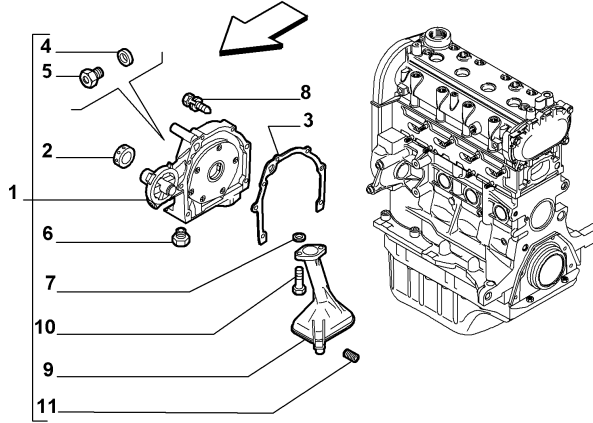

Catalogue	MITO 2008-2011	
Category	4.1 LUBRICATION SYSTEM	
Var.	02	1.4 + PETROL + 105HP
Rev.	00	

Part Num.	Description	Compatibility	Modif.	Qty	Notes	Col.	Reman.
1	55209695 OIL PUMP, COMPL		C13342	01			
1	55269959 OIL PUMP, COMPL		D13342	01			
2	46404094 SEAL GASKET			01			
3	71731735 SEAL GASKET			01			
4	10259960 SEAL GASKET			01			
5	10273111 PLUG			01			
6	10269701 PLUG			01			
7	14453781 SEAL GASKET		C13342	1			
7	71776107 SEAL GASKET		D13342	1			
8	55189536 SCREW AND WASHER ASSY, M6X22			06			
8	55192177 SCREW, M6X32			01			
9	71753375 PUMP INTAKE		C13342	01			
9	71776095 PUMP INTAKE		D13342	1			
10	55192180 SCREW			02			
11	71753376 CONNECTION			01			

Legend

1.4	HORSE POWER (MARKET):1370
PETROL	FUEL:PETROL
105HP	POWER:1.4 FIRE 16V MULTIAIR 105HP (EURO 5)
13342	New oil pump [MOT 1398841]