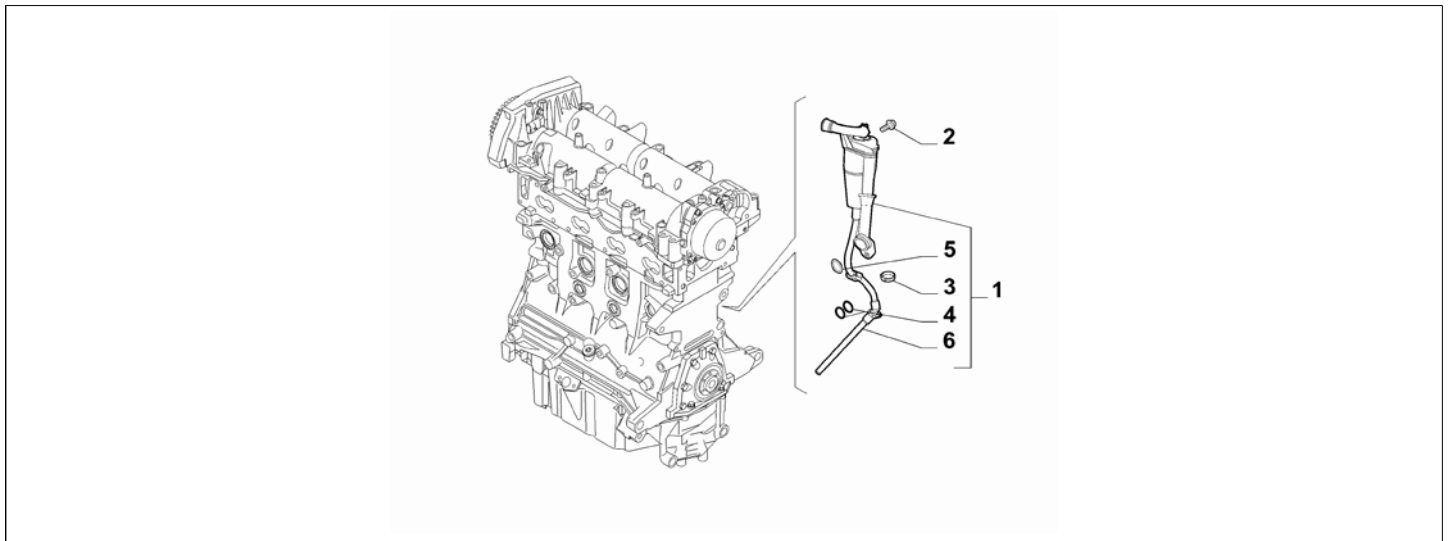

Catalogue	MITO 2008-2011	
Category	4.1 LUBRICATION SYSTEM	
Var.	04	1.6D
Rev.	00	

Part Num.	Description	Compatibility	Modif.	Qty	Notes	Col.	Reman.
1	55213486 SEGREGATOR			1			
2	16297024 SCREW			2			
3	71770209 COLLAR			1			
4	71770211 SEAL GASKET			1			
5	71770210 SEAL GASKET			1			
6	71770212 SLEEVE			1			

Legend	
1.6D	HORSE POWER (MARKET):1598