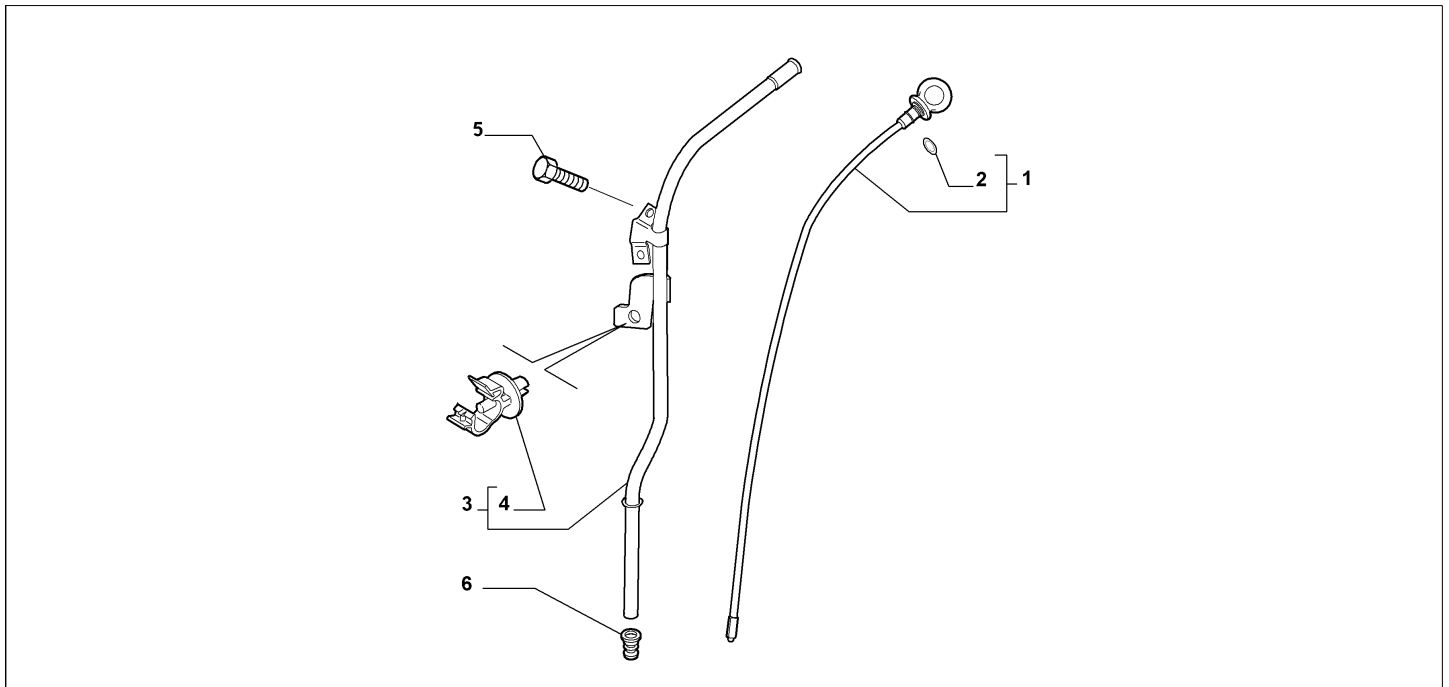

Catalogue	MITO 2008-2011	
Category	4.1 LUBRICATION SYSTEM	
Var.	06	1.3D + DIESEL + 90HP + EURO4
Rev.	00	

Part Num.	Description	Compatibility	Modif.	Qty	Notes	Col.	Reman.
1	55191259 LEVEL ROD, COMPL			01			
2	7698975 SEAL GASKET			02			
3	73500425 PIPE			01			
4	46547197 CLIP			01			
5	18750121 SCREW			01			
6	55187301 SEAL GASKET			01			

Legend	
1.3D	HORSE POWER (MARKET):1.3
DIESEL	FUEL:DIESEL
EURO4	ECOLOGY:EEC LIM. STAGE 4
90HP	POWER:1.3 SDE 90HP EURO4