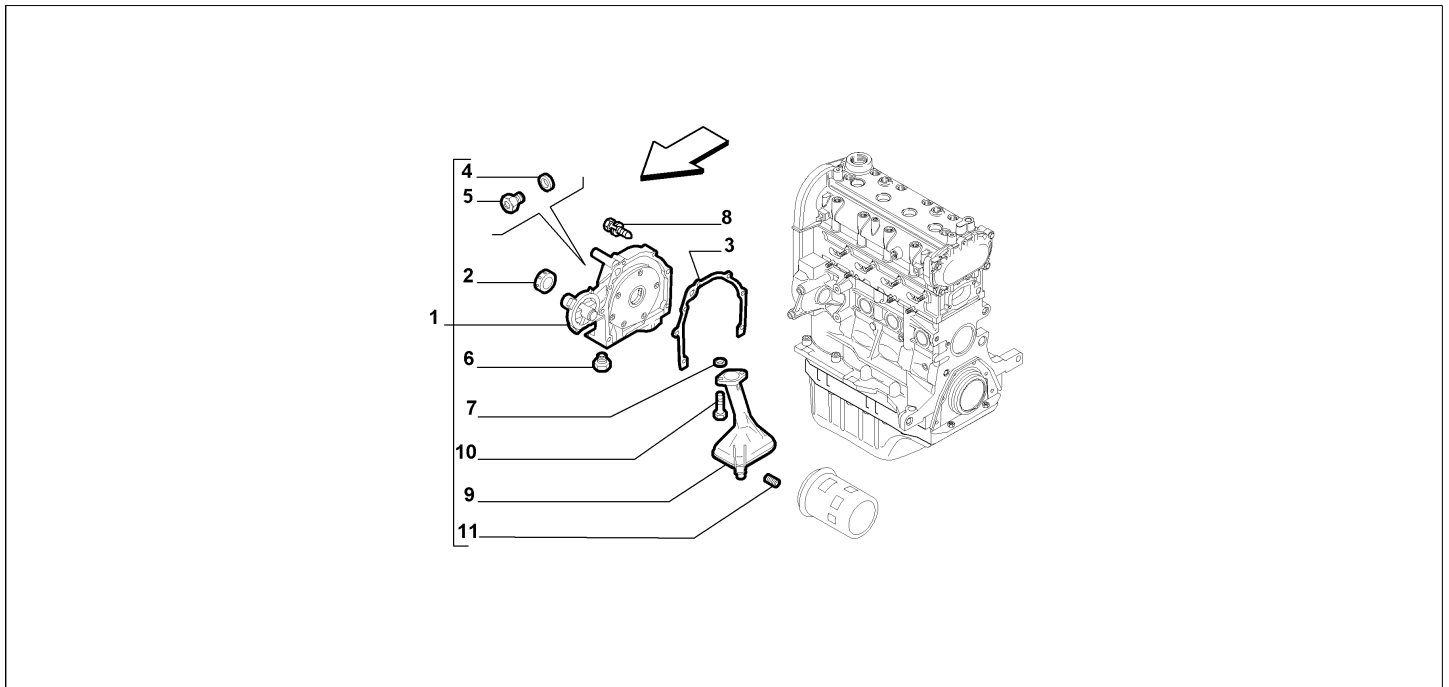

Catalogue	MITO 2008-2011	
Category	4.1 LUBRICATION SYSTEM	
Var.	02	1.4 + PETROL + 78HP
Rev.	00	

Part Num.	Description	Compatibility	Modif.	Qty	Notes	Col.	Reman.
1	55209695 OIL PUMP, COMPL		C13342	01			
1	55269959 OIL PUMP, COMPL		D13342	01			
2	46404094 SEAL GASKET			01			
3	71731735 SEAL GASKET			01			
4	10259960 SEAL GASKET			01			
5	10273111 PLUG			01			
6	10269701 PLUG			01			
7	14453781 SEAL GASKET		C13342	04			
7	71776107 SEAL GASKET		D13342	1			
8	55189536 SCREW AND WASHER ASSY, M6X22			06			
8	55192177 SCREW, M6X32			01			
9	71753375 PUMP INTAKE		C13342	01			
9	71776095 PUMP INTAKE		D13342	1			
10	55192180 SCREW			02			
11	71753376 CONNECTION			01			

Legend	
1.4	HORSE POWER (MARKET):1370
PETROL	FUEL:PETROL
78HP	POWER:1.4 FIRE 16V 78HP EURO5
13342	New oil pump [MOT 1398841]