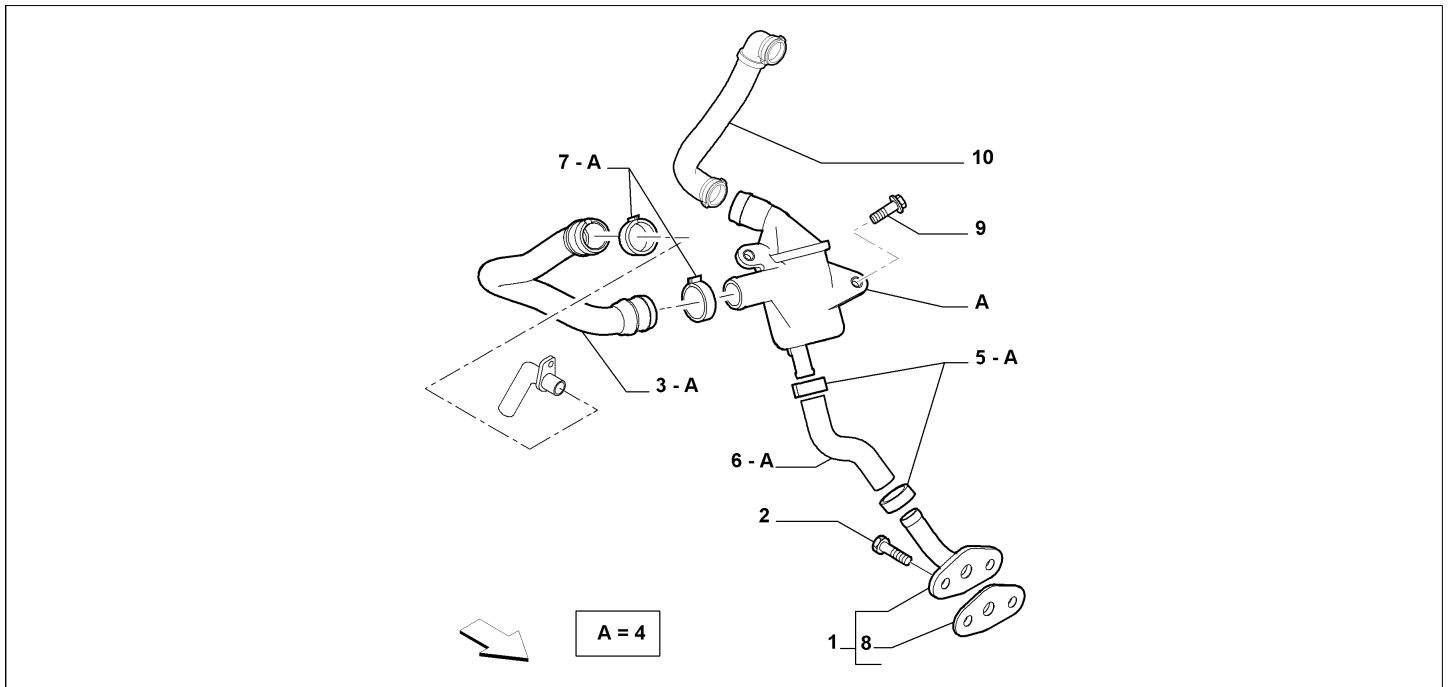

Catalogue	MITO 2008-2011	
Category	4.1 LUBRICATION SYSTEM	
Var.	03	1.3D + DIESEL + (95HP, 85HP) + EURO5
Rev.	00	

Part Num.	Description	Compatibility	Modif.	Qty	Notes	Col.	Reman.
1	55204315 DUCTING			01			
2	46339920 SCREW, M6X20			02			
3	71753769 SLEEVE			01			
4	55242375 SEGREGATOR			01			
5	13125970 COLLAR, DIAM 17			05			
6	71753770 SLEEVE			01			
7	13131270 COLLAR, DIAM 27,5			02			
8	71747829 SEAL GASKET			01			
9	16297024 SCREW, M6X16			02			
10	51814496 PIPE			01			

Legend	
1.3D	HORSE POWER (MARKET):1.3
DIESEL	FUEL:DIESEL
EURO5	ECOLOGY:LIM.ECC PHASE 5
85HP	POWER:1.3 SDE 85HP EURO5
95HP	POWER:95HP