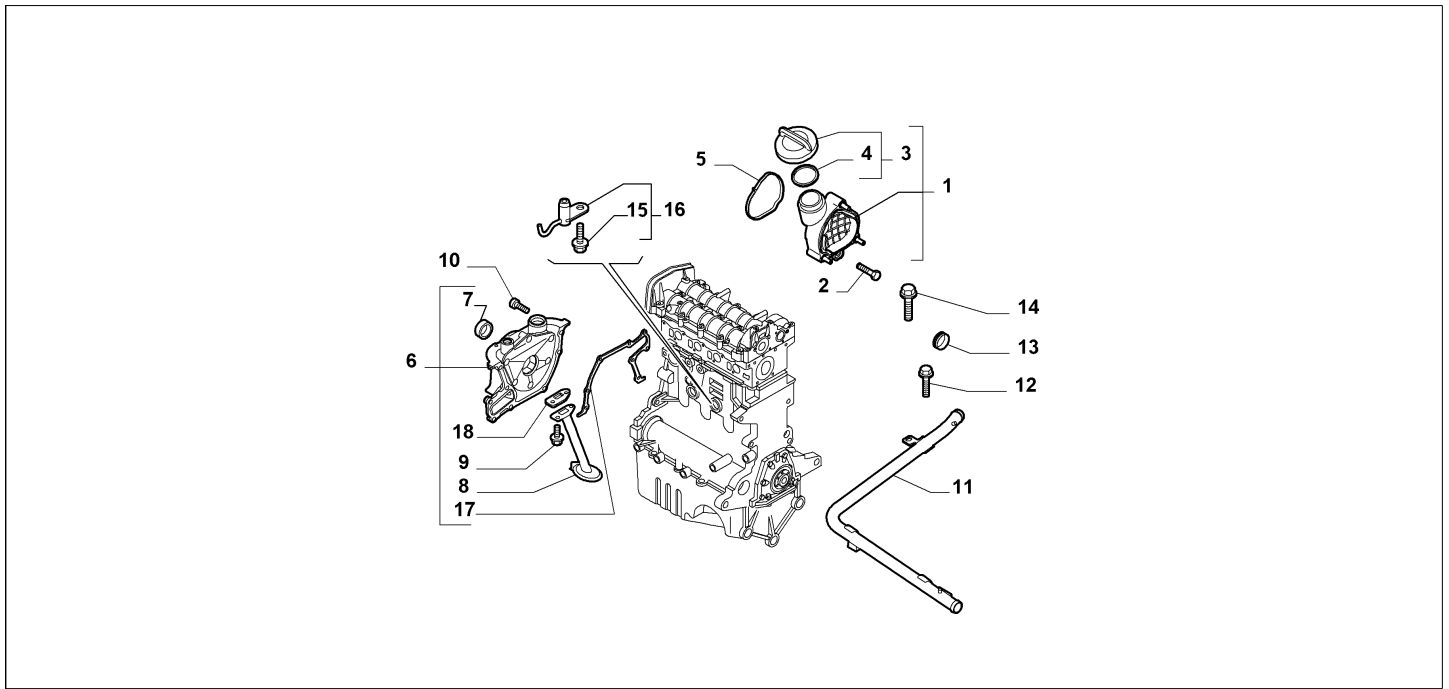

Catalogue	MITO 2008-2011	
Category	4.1 LUBRICATION SYSTEM	
Var.	01	1.6D
Rev.	00	

Part Num.	Description	Compatibility	Modif.	Qty	Notes	Col.	Reman.
1	55212606 COVER, COMPL			01			
2	55213524 SCREW, M6X50			01			
3	55187763 CAP, COMPL			01			
4	7689903 SEAL GASKET			01			
5	55212608 SEAL GASKET			01			
6	55271883 OIL PUMP, 6X12X1,2			1			
7	7628850 SEAL GASKET, M6X25			1			
8	55211280 PUMP INTAKE			1			
9	16286221 SCREW			3			
10	55189536 SCREW AND WASHERASSY, M6X22			5			
10	55262435 SCREW AND WASHERASSY, M6X35			3			
11	55213798 PIPE			1			
12	16297024 SCREW			3			
13	13126270 COLLAR			01			
14	16297024 SCREW			01			
15	16286024 SCREW			02			
16	55253898 JET			04			
16	7761149 SCREW			04			
17	71778098 SEAL GASKET			01			
18	6000625326 SEAL GASKET			01			

Legend	
1.6D	HORSE POWER (MARKET):1598