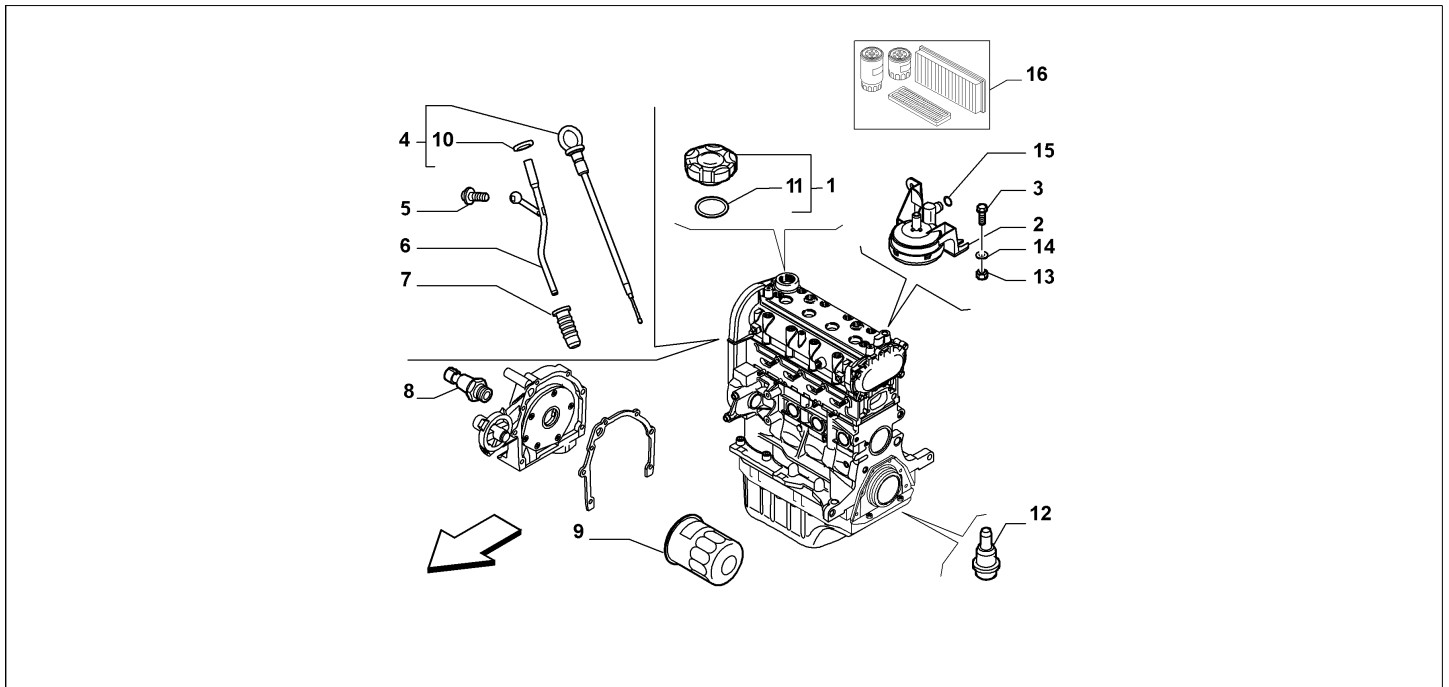

Catalogue	MITO 2008-2011	
Category	4.1 LUBRICATION SYSTEM	
Var.	01	1.4 + PETROL + 78HP
Rev.	00	

	Part Num.	Description	Compatibility	Modif.	Qty	Notes	Col.	Reman.
1	55187763	CAP			01			
2	55209329	PRESSURE REGULATOR			01			
3	16285927	SCREW			01			
4	55206822	LEVEL ROD		C13852	01			
4	55228386	LEVEL ROD		D13852	1			
5	55192179	SCREW			01			
6	55204709	PIPE			01			
7	55194828	SEAL GASKET			01			
8	55202374	SWITCH			01			
9 A	46544820	OIL FILTER			01			
9 A	6001073252	OIL FILTER, ESSENTIAL PARTS			01			
10	7698975	SEAL GASKET			01			
11	7689903	SEAL GASKET			01			
12	7589255	JET			04			
13	15896214	NUT			01			
14	12647721	PLANE WASHER			02			
15	14453080	SEAL GASKET			01			
16	71765182	FILTER KIT			01	KIT		