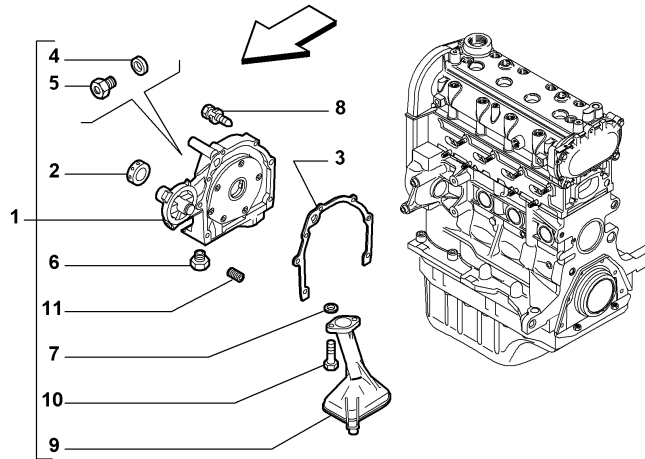

Catalogue	MITO 2008-2011	
Category	4.1 LUBRICATION SYSTEM	
Var.	02	1.4 + PETROL + (155HP, 120HP)
Rev.	00	

Part Num.	Description	Compatibility	Modif.	Qty	Notes	Col.	Reman.
1	55209695 OIL PUMP, COMPL		C13342	01			
1	55269959 OIL PUMP, COMPL		D13342	01			
2	46404094 SEAL GASKET			01			
3	71731735 SEAL GASKET			01			
4	10259960 SEAL GASKET			01			
5	10273111 PLUG			01			
6	10269701 PLUG			01			
7	14453781 SEAL GASKET		C13342	01			
7	71776107 SEAL GASKET		D13342	1			
8	55189536 SCREW AND WASHER ASSY, M6X22			06			
8	55192177 SCREW, M6X32			06			
9	71753375 PUMP INTAKE		C13342	01			
9	71776095 PUMP INTAKE		D13342	1			
10	55192180 SCREW			02			
11	71753376 CONNECTION			01			

Legend

1.4	HORSE POWER (MARKET):1370
PETROL	FUEL:PETROL
155HP	POWER:1.4 FIRE 16V TURBO 155HP (EURO 5)
120HP	POWER:120HP
13342	New oil pump [MOT 1398841]