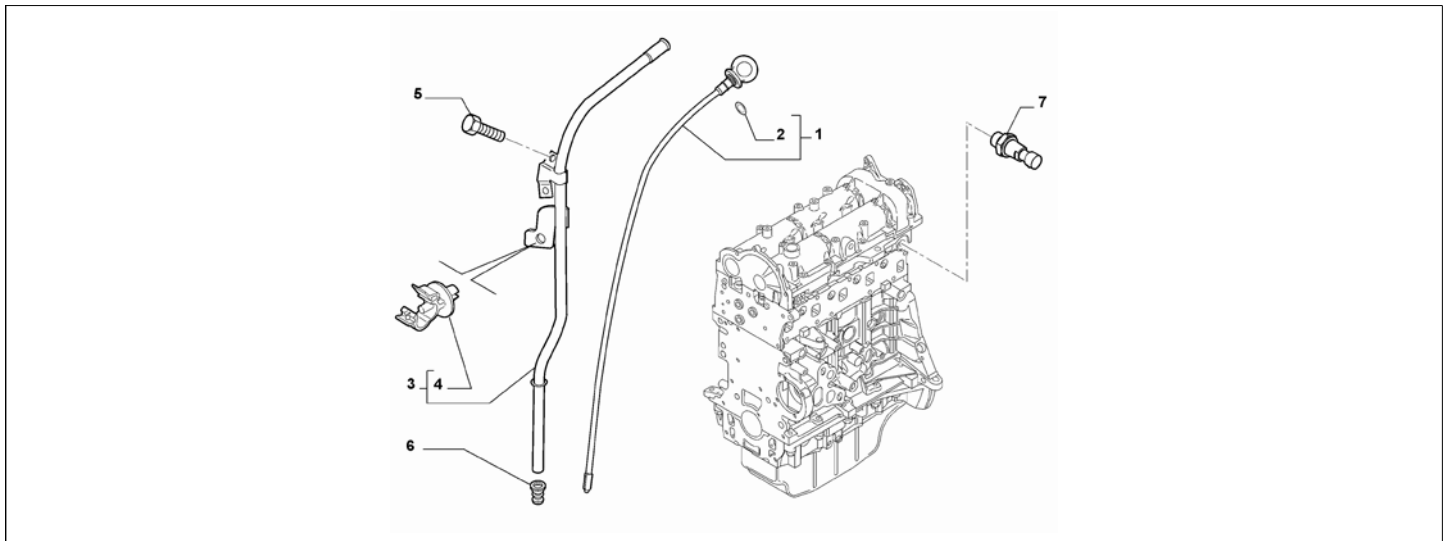

Catalogue	MITO 2008-2011	
Category	4.1 LUBRICATION SYSTEM	
Var.	05	1.3D + DIESEL + (95HP, 85HP) + EURO5
Rev.	00	

Part Num.	Description	Compatibility	Modif.	Qty	Notes	Col.	Reman.
1	55191259 LEVEL ROD, COMPL			01			
2	7698975 SEAL GASKET			02			
3	73500425 PIPE	!66M		01			
3	55232443 PIPE	66M		01			
4	55232047 CLIP			01			
5	18750121 SCREW			01			
6	55187301 SEAL GASKET			01			
7	55202374 SWITCH	!66M		1			

Legend	
66M	ECO KIT 2
1.3D	HORSE POWER (MARKET):1.3
DIESEL	FUEL:DIESEL
EURO5	ECOLOGY:LIM.ECC PHASE 5
85HP	POWER:1.3 SDE 85HP EURO5
95HP	POWER:95HP