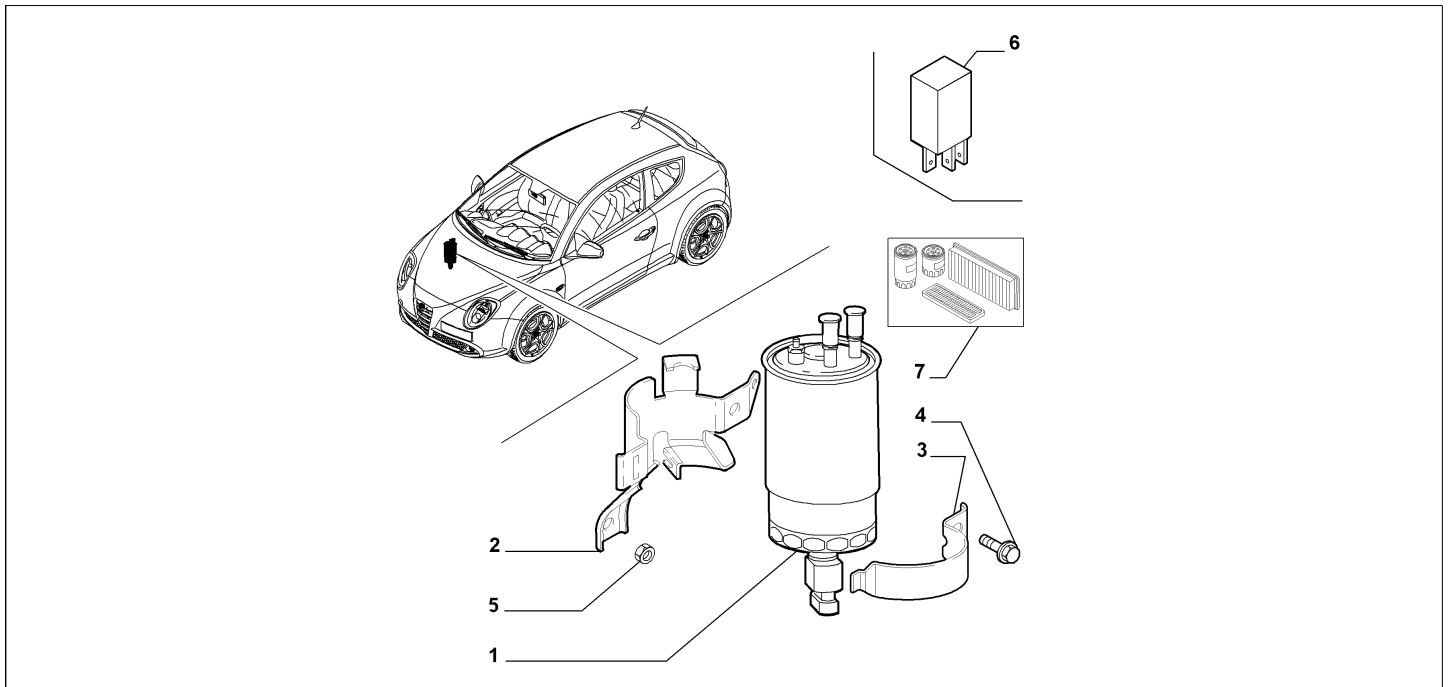

Catalogue	MITO 2008-2011	
Category	3.6 PRE-FILTER	
Var.	02	
Rev.	00	

Part Num.	Description	Compatibility	Modif.	Qty	Notes	Col.	Reman.
1	71773673 FUEL FILTER	1.3D, 1.6D		1	ONLY PARTS ARE SUPPLIED		
2	55702105 BRACKET	1.3D, 1.6D		1			
3	55702104 BRACKET	1.3D, 1.6D		1			
4	16296921 SCREW, M6X14			02			
5	811900428 NUT, M6			02			
6	11129787 RELAY			01			
7	71765244 FILTER KIT, UFI	90HP, 95HP		01			
7	71765257 FILTER KIT, PURFLUX	90HP, 95HP		01			
7	71765253 FILTER KIT	1.6D		01			

Legend	
1.3D	HORSE POWER (MARKET):1.3
1.6D	HORSE POWER (MARKET):1598
90HP	POWER:1.3 SDE 90HP EURO4
95HP	POWER:95HP