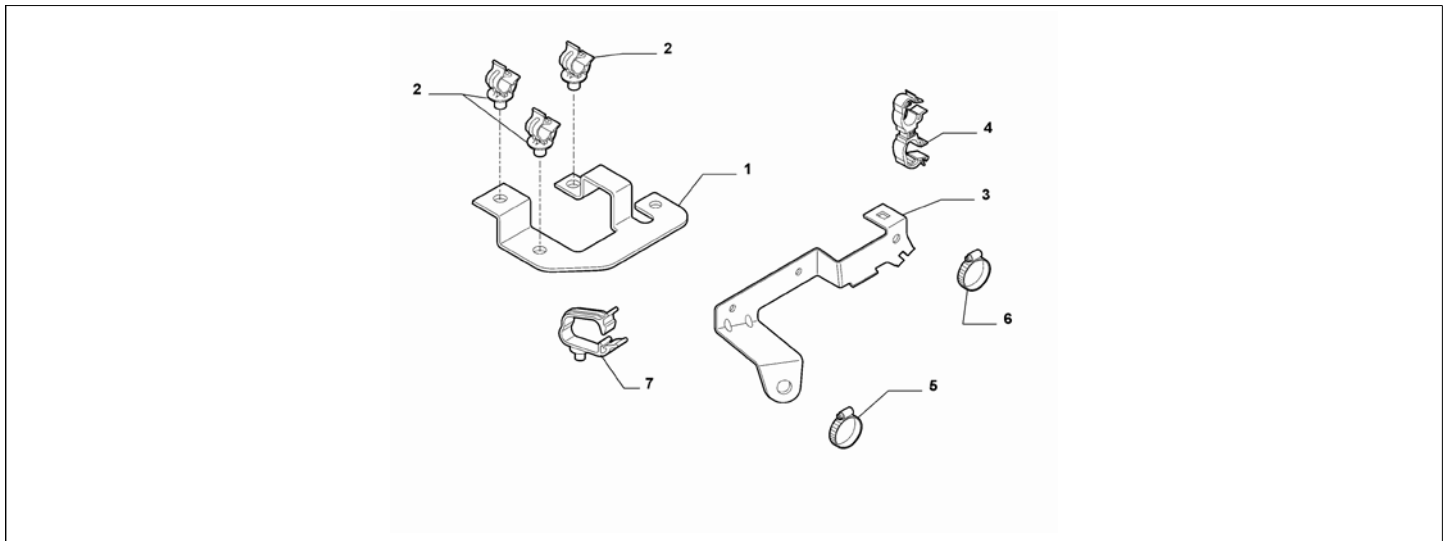

Catalogue	MITO 2008-2011	
Category	3.3 FUEL LINE FIXING	
Var.	01	LPG
Rev.	00	

Part Num.	Description	Compatibility	Modif.	Qty	Notes	Col.	Reman.
1	71754630 BRACKET			1			
2	60601159 CLIP			3			
3	71754631 BRACKET			1			
4	51800660 CLIP			1			
5	71753507 COLLAR, DIAM 8			2			
6	71753508 COLLAR, DIAM 10			10			
7	71754006 CLIP			1			