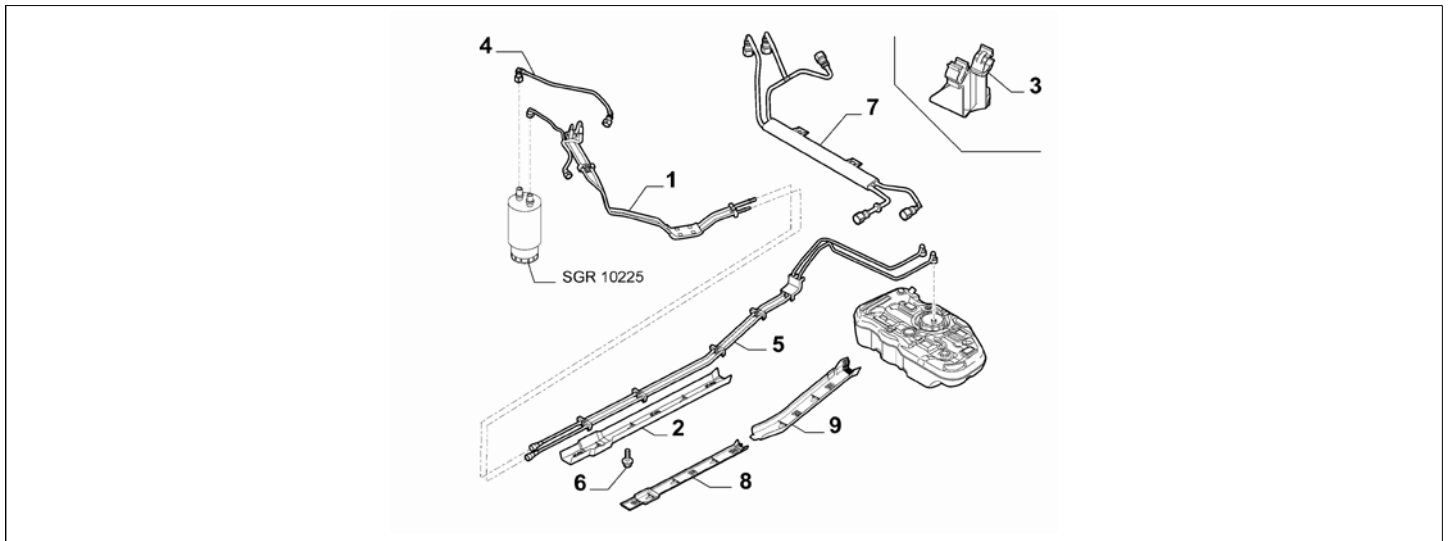

Catalogue	MITO 2008-2011	
Category	3.2 FUEL TANK PIPELINE	
Var.	01	DIESEL
Rev.	00	

Part Num.	Description	Compatibility	Modif.	Qty	Notes	Col.	Reman.
1	51896919 PIPE	1.6D		1			
1	55703944 PIPE	1.3D	C14438	1			
2	55702135 PROTECTION		C14438	01			
3	51807568 CLIP	1.6D		01			
4	50516832 HOSE	1.6D		1			
5	51790777 PIPE	1.6D		01			
5	51790777 PIPE	1.3D	C14438	01			
5	50521492 PIPE	1.3D	D14438	01			
6	60653974 SCREW			04			
7	55701171 HOSE	EURO4		1			
7	51813206 PIPE	1.3D+EURO5+RHD	C14455	1			
7	51893003 PIPE	1.3D+EURO5+RHD	D14455	1			
7	51870101 PIPE	1.3D+EURO5+LHD	C14455	1			
7	51893004 PIPE	1.3D+EURO5+LHD	D14455	1			
8	55700074 PROTECTION, ANTERIORE	1.3D	D14438	1			
9	55700075 PROTECTION, REAR	1.3D	D14438	1			

Legend	
1.3D	HORSE POWER (MARKET):1.3
1.6D	HORSE POWER (MARKET):1598
DIESEL	FUEL:DIESEL
EURO4	ECOLOGY:EEC LIM. STAGE 4
EURO5	ECOLOGY:LIM.ECC PHASE 5
RHD	STEERING:RIGHT
LHD	STEERING:LEFT
14438	NEW UNDER-FLOOR FUEL PIPE [DAT 11/11/2010]
14455	New pipes without diesel cooling coil and with return pipe diameter decreased from 10 to 8 mm [DAT 15/03/2011]