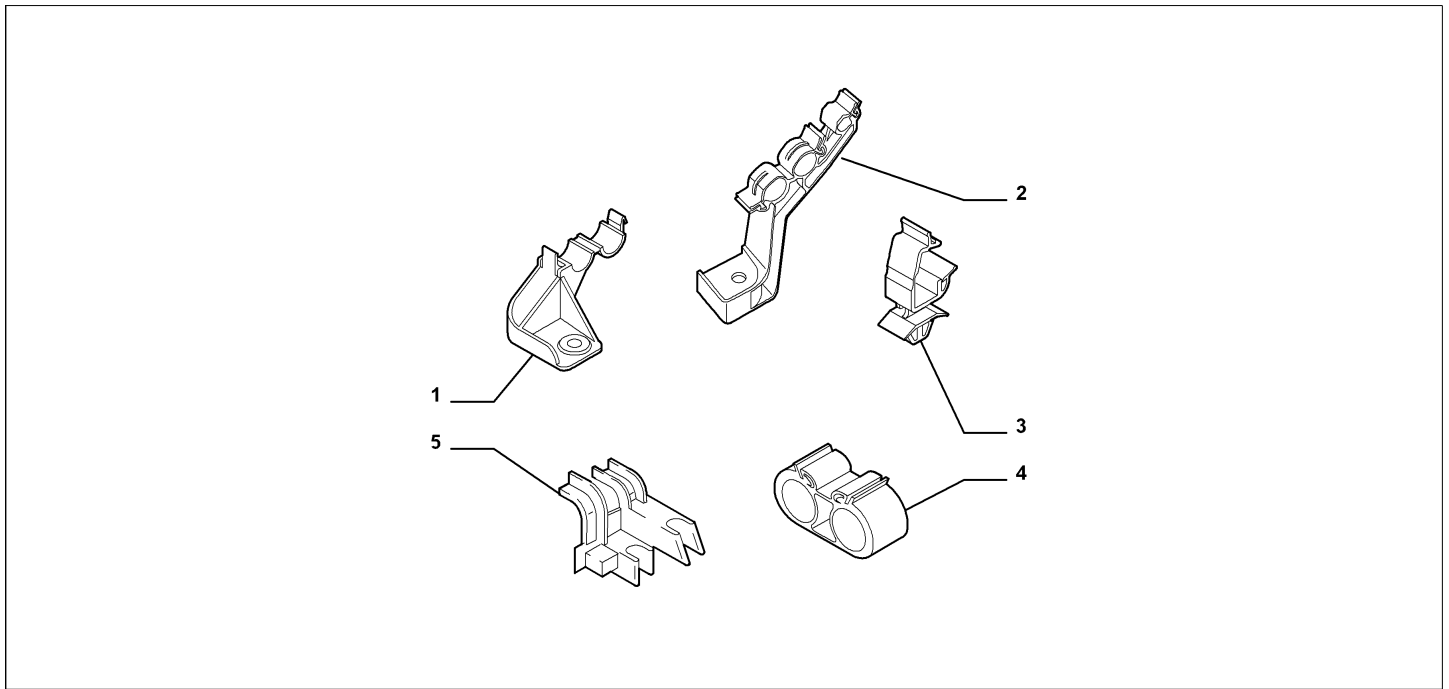

Catalogue	MITO 2008-2011	
Category	3.2 FUEL TANK PIPELINE	
Var.	06	PETROL, LPG
Rev.	00	

Part Num.	Description	Compatibility	Modif.	Qty	Notes	Col.	Reman.
1	46786568 CLIP	78HP, 105HP		01			
2	51794477 CLIP	155HP, 120HP, 135HP, 170HP		01			
3	46546361 NUT	155HP, 120HP, 135HP, 170HP		01			
4	46458555 CLIP	155HP, 120HP, 135HP, 170HP		01			
5	55702700 CLIP			01			

Legend	
LPG	LPG POWER SUPPLY (ITALY STANDARD)
PETROL	FUEL:PETROL
155HP	POWER:1.4 FIRE 16V TURBO 155HP (EURO 5)
170HP	POWER:1.4 FIRE 16V TURBO MULTIAIR 170HP EURO 5
78HP	POWER:1.4 FIRE 16V 78HP EURO5
105HP	POWER:1.4 FIRE 16V MULTIAIR 105HP (EURO 5)
120HP	POWER:120HP
135HP	POWER:1.4 FIRE 16V TURBO MULTIAIR 135 HP EURO 5