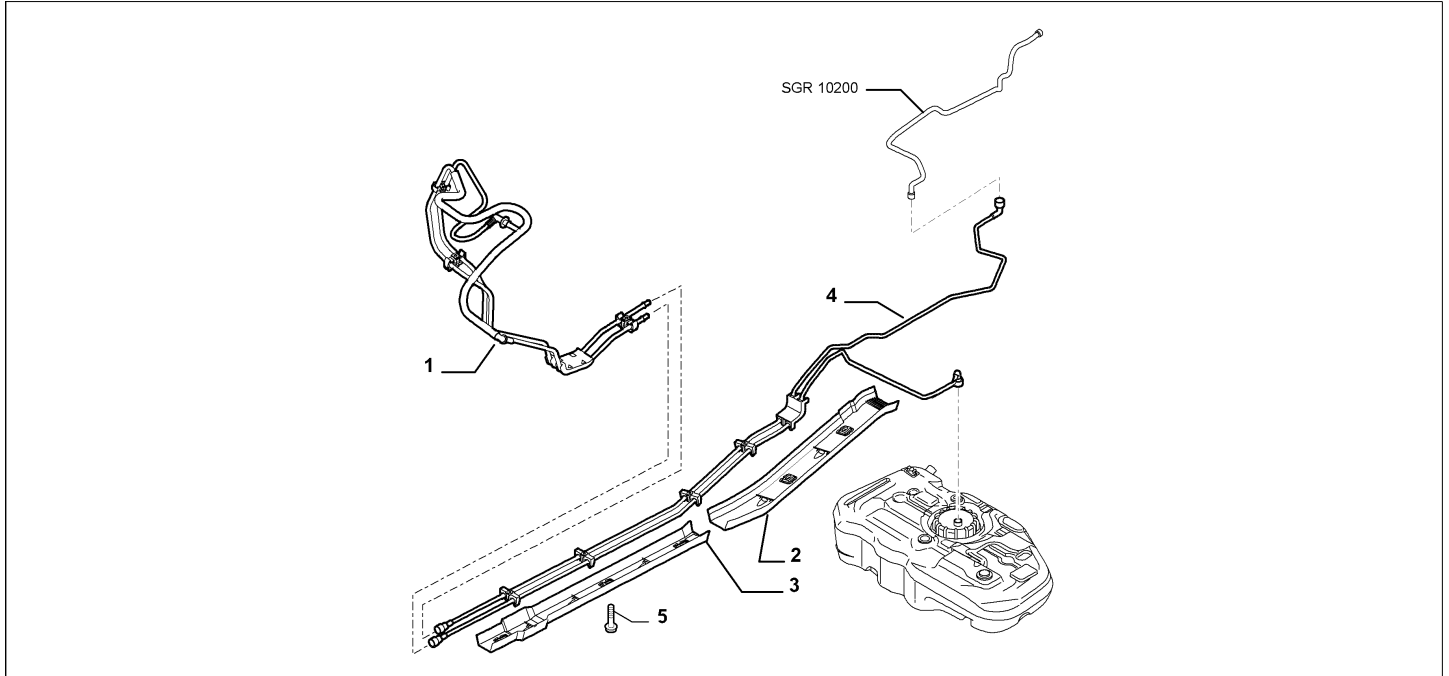

Catalogue	MITO 2008-2011	
Category	3.2 FUEL TANK PIPELINE	
Var.	02	PETROL, LPG
Rev.	00	

Part Num.	Description	Compatibility	Modif.	Qty	Notes	Col.	Reman.
1	51896921	PIPE	78HP, 95HP		1		
1	51896915	PIPE	105HP		1		
1	51896913	PIPE	TURBO		1		
2	55700075	PROTECTION	NOTURBO		1		
2	51831011	PROTECTION	TURBO		1		
3	55700074	PROTECTION	NOTURBO		1		
3	51852529	PROTECTION	TURBO		1		
4	51790775	PIPE	NOTURBO		1		
4	50521386	PIPE	120HP, 135HP+TCT		1		
4	50521387	PIPE	155HP, 170HP		1		
4	50521388	PIPE	1.4+120HP+TCT, TCT		1		
5	60653974	SCREW			04		

Legend	
TCT	SPECIFIC GEARBOX
LPG	LPG POWER SUPPLY (ITALY STANDARD)
NOTURBO	(ASPIRATED/TURBO):EXHAUST FAN
TURBO	(ASPIRATED/TURBO):TURBO
1.4	HORSE POWER (MARKET):1370
PETROL	FUEL:PETROL
155HP	POWER:1.4 FIRE 16V TURBO 155HP (EURO 5)
170HP	POWER:1.4 FIRE 16V TURBO MULTIAIR 170HP EURO 5
78HP	POWER:1.4 FIRE 16V 78HP EURO5
95HP	POWER:95HP
105HP	POWER:1.4 FIRE 16V MULTIAIR 105HP (EURO 5)
120HP	POWER:120HP
135HP	POWER:1.4 FIRE 16V TURBO MULTIAIR 135 HP EURO 5