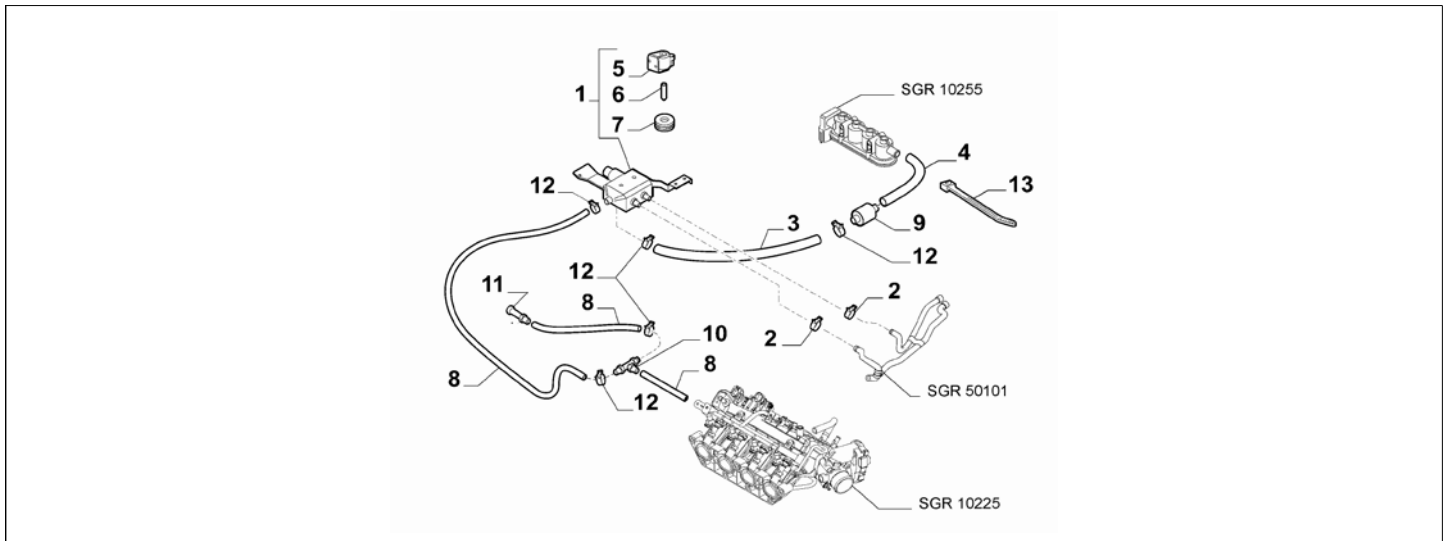

Catalogue	MITO 2008-2011	
Category	3.2 FUEL TANK PIPELINE	
Var.	04	PETROL, LPG
Rev.	00	

Part Num.	Description	Compatibility	Modif.	Qty	Notes	Col.	Reman.
1	71754624 PRESSURE REGULATOR	LPG		1			
2	71753523 COLLAR, R55-95	LPG		2			
3	71754667 HOSE, 50MM	LPG		1			
4	71754666 HOSE, 500MM	LPG		1			
5	71753615 COIL	LPG		1			
6	71753618 ELECTRO-VALVE	LPG		1			
7	71753616 FILTER	LPG		1			
8	71753541 SLEEVE, MT 1.5X10	LPG		1			
9	71771069 GAS FILTER	LPG		1			
10	71754635 CONNECTION, 6x6x6	LPG		1			
11	71753527 CONNECTION, M6X1	LPG		1			
12	71753481 COLLAR, R96-205	LPG		4			
13	71753509 STRAP, 4X140	LPG		4			

Legend	
LPG	LPG POWER SUPPLY (ITALY STANDARD)
PETROL	FUEL:PETROL