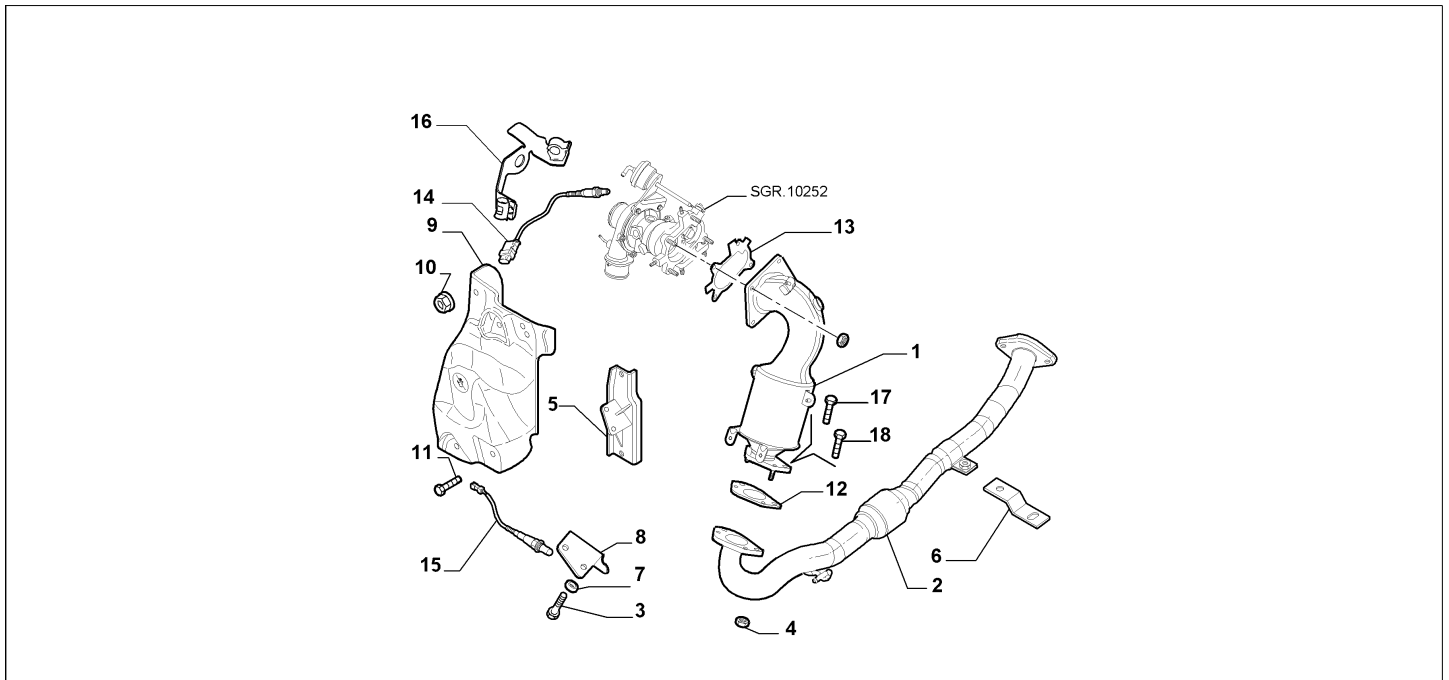

Catalogue	MITO 2008-2011	
Category	3.12 EXHAUST PIPING	
Var.	01	1.4 + 120HP
Rev.	00	

Part Num.	Description	Compatibility	Modif.	Qty	Notes	Col.	Reman.
1	51880406 SILENCER CATALIZED			01			
2	51796251 PIPE			01			
3	18750624 SCREW, M6X25			02			
4	55192175 NUT			09			
5	51802085 BRACKET			01			
6	51800790 BRACKET			01			
7	12647604 PLANE WASHER, 6X12			03			
8	51802086 BRACKET			01			
9	50522057 PROTECTION			01			
10	55192176 NUT			03			
11	18772324 SCREW			02			
12	46459258 SEAL GASKET			01			
13	51814387 SEAL GASKET			01			
14	46751082 LAMBDA PROBE			01			
15	46762653 LAMBDA PROBE			01			
16	55211569 BRACKET			01			
17	16287024 SCREW, M8X16			01			
17	55702861 PAD			03			
18	11733224 SCREW, M8X22			03			

Legend	
1.4	HORSE POWER (MARKET):1370
120HP	POWER:120HP