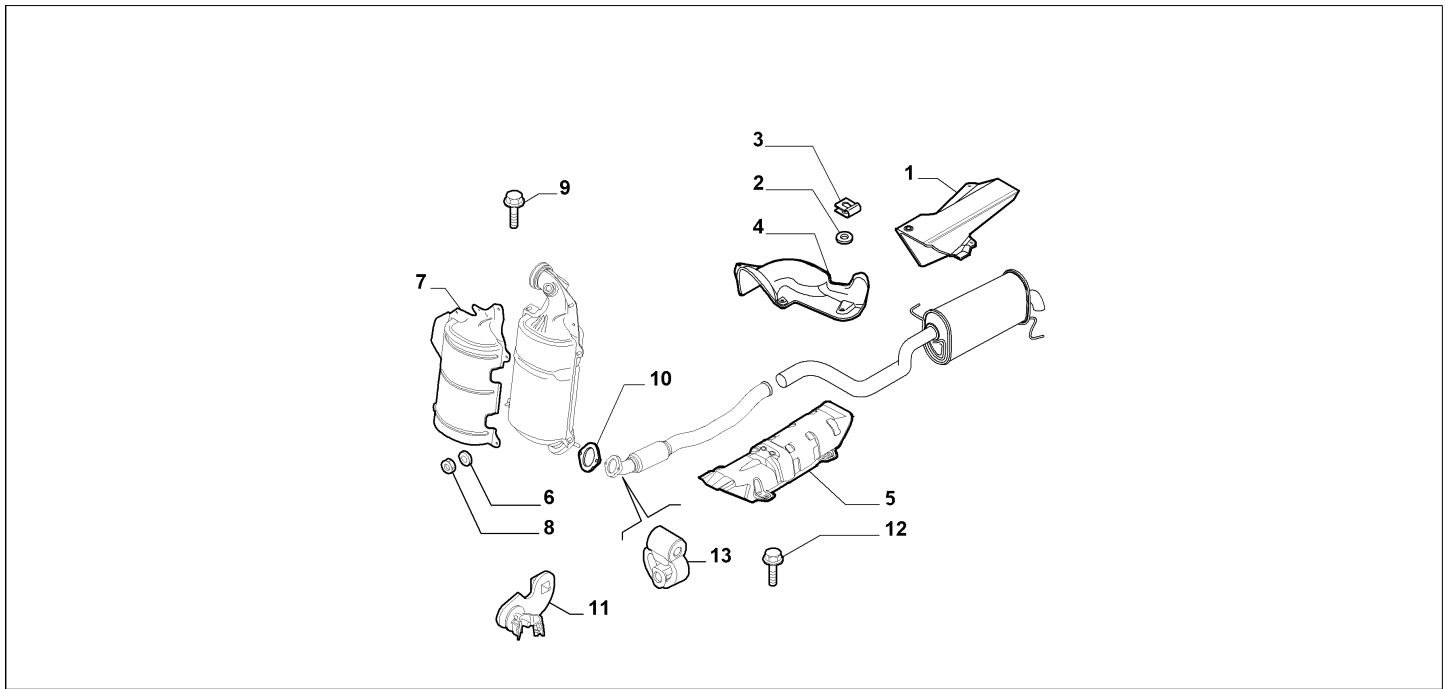

Catalogue	MITO 2008-2011	
Category	3.12 EXHAUST PIPING	
Var.	02	1.6D
Rev.	00	

Part Num.	Description	Compatibility	Modif.	Qty	Notes	Col.	Reman.
1	55700578 PROTECTION			01			
2	51763168 LOCK WASHER			02			
3	11064374 CLIP			02			
4	55700577 PROTECTION, REAR CENTRAL			01			
5	55700469 PROTECTION			01			
6	12647604 PLANE WASHER, 6X12			03			
7	51795374 PROTECTION			01			
8	55192176 NUT			03			
9	18752424 SCREW, M8X28			01			
10	51799495 SEAL GASKET			01			
11	46777319 BRACKET			01			
12	16287024 SCREW, M8X16			01			
13	55702861 PAD			03			

Legend	
1.6D	HORSE POWER (MARKET):1598