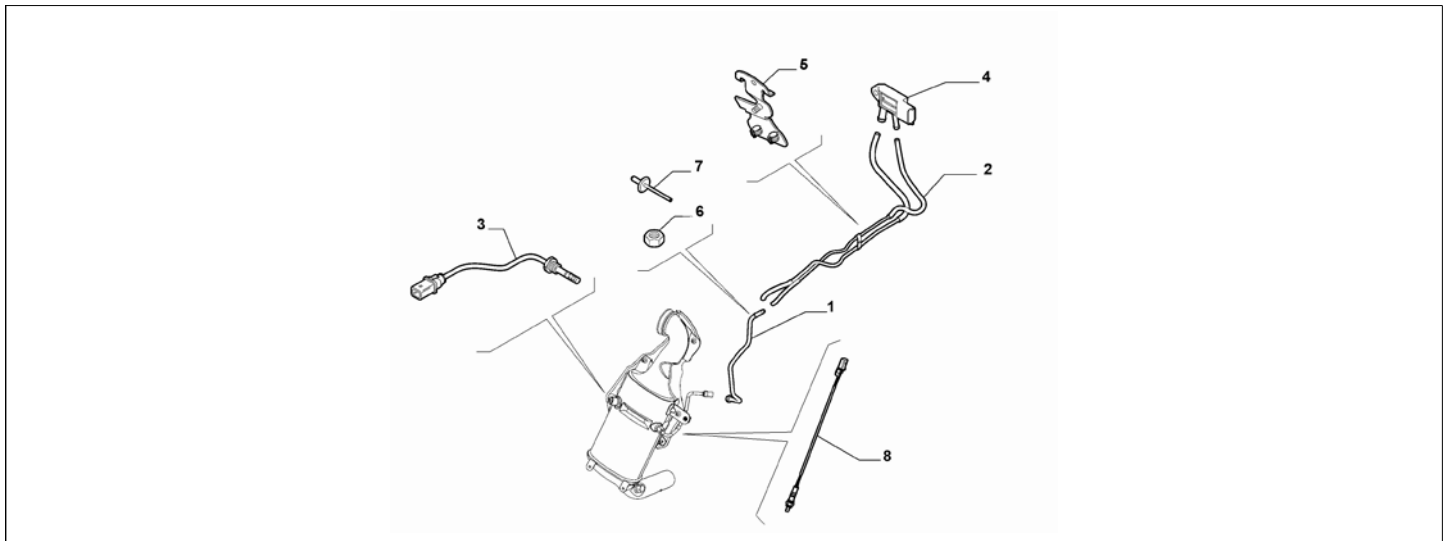

Catalogue	MITO 2008-2011	
Category	3.12 EXHAUST PIPING	
Var.	03	EURO5 + (85HP, 90HP, 95HP)
Rev.	00	

Part Num.	Description	Compatibility	Modif.	Qty	Notes	Col.	Reman.
1	51868879 PIPE			1			
2	51873200 HOSE			1			
3	51825680 SENSOR			1			
4	51908411 SENSOR			1			
5	51816521 BRACKET			1			
6	811900439 NUT			1			
7	50515641 RIVET			1			
8	55281066 LAMBDA PROBE			1			

Legend	
EURO5	ECOLOGY:LIM.ECC PHASE 5
85HP	POWER:1.3 SDE 85HP EURO5
90HP	POWER:1.3 SDE 90HP EURO4
95HP	POWER:95HP