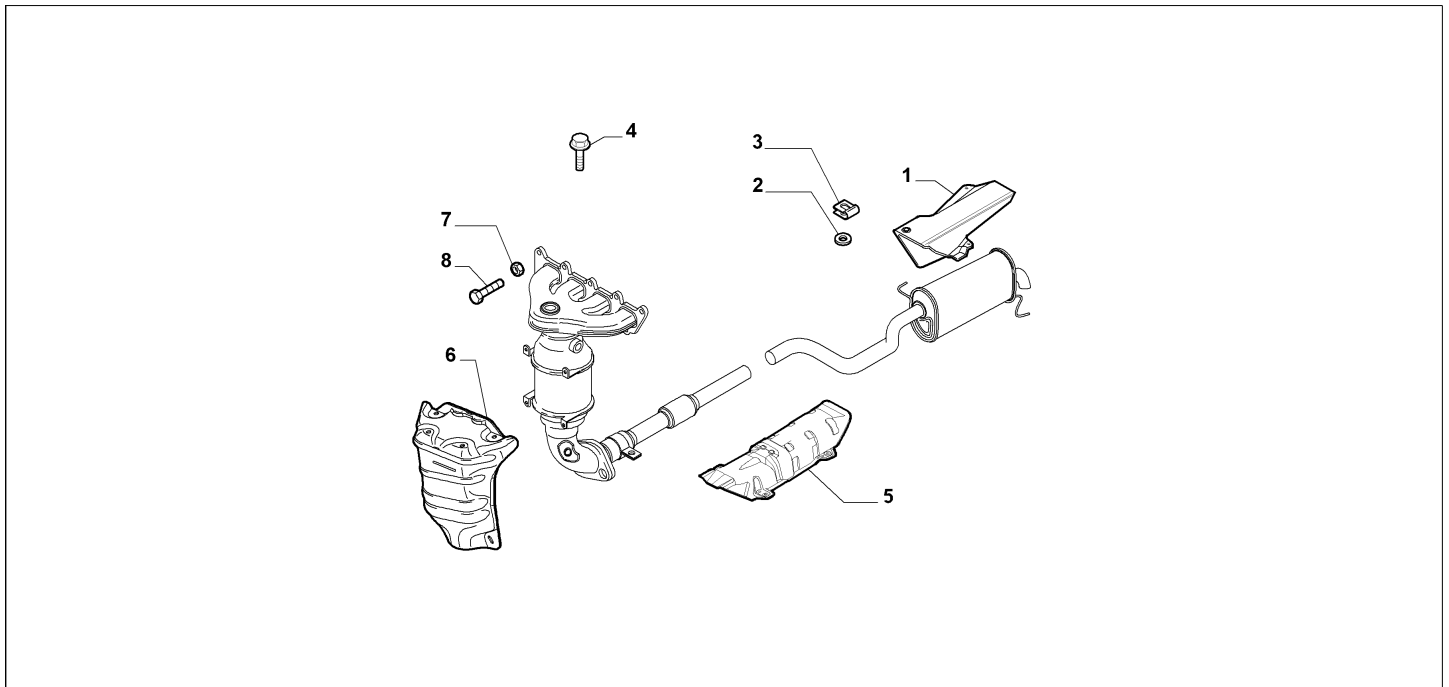

Catalogue	MITO 2008-2011	
Category	3.12 EXHAUST PIPING	
Var.	02	78HP, 105HP
Rev.	00	

Part Num.	Description	Compatibility	Modif.	Qty	Notes	Col.	Reman.
1	55700578 PROTECTION			1			
2	51763168 LOCK WASHER			02			
3	11064374 CLIP			02			
4	16287024 SCREW, M8X16			01			
5	55700469 PROTECTION			01			
6	55191260 PROTECTION	78HP		1			
6	50515496 PROTECTION	105HP		1			
7	55192176 NUT, M6			03			
7	18770021 SCREW, M6X14			01			
8	16288421 SCREW			01			

Legend	
78HP	POWER:1.4 FIRE 16V 78HP EURO5
105HP	POWER:1.4 FIRE 16V MULTIAIR 105HP (EURO 5)