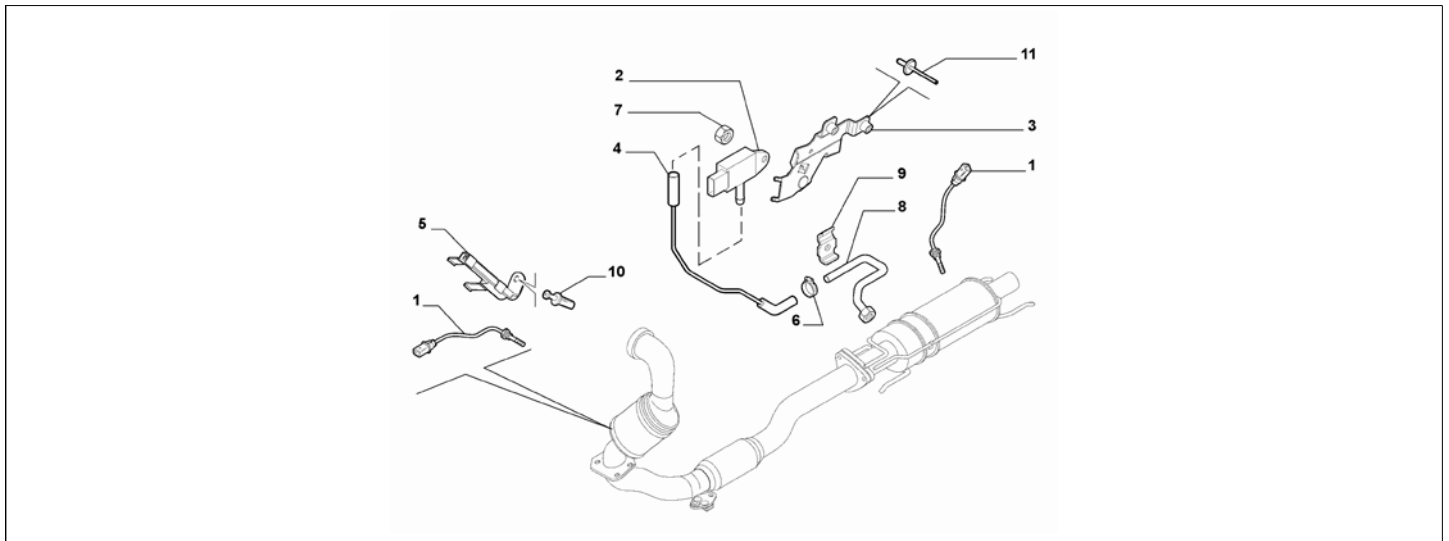

Catalogue	MITO 2008-2011	
Category	3.12 EXHAUST PIPING	
Var.	01	EURO4 + (90HP, 95HP)
Rev.	00	

Part Num.	Description	Compatibility	Modif.	Qty	Notes	Col.	Reman.
1	55204765 SENSOR			02			
2	51792301 SENSOR			1			
3	55199691 BRACKET			1			
4	51792348 HOSE			1			
5	55199693 BRACKET			01			
6	13126970 STRAP			2			
7	811900439 NUT			01			
8	51782752 PIPE			1			
9	51779223 BRACKET			02			
10	82421028 BUTTON			01			
11	50515641 RIVET			01			

Legend	
EURO4	ECOLOGY:EEC LIM. STAGE 4
90HP	POWER:1.3 SDE 90HP EURO4
95HP	POWER:95HP