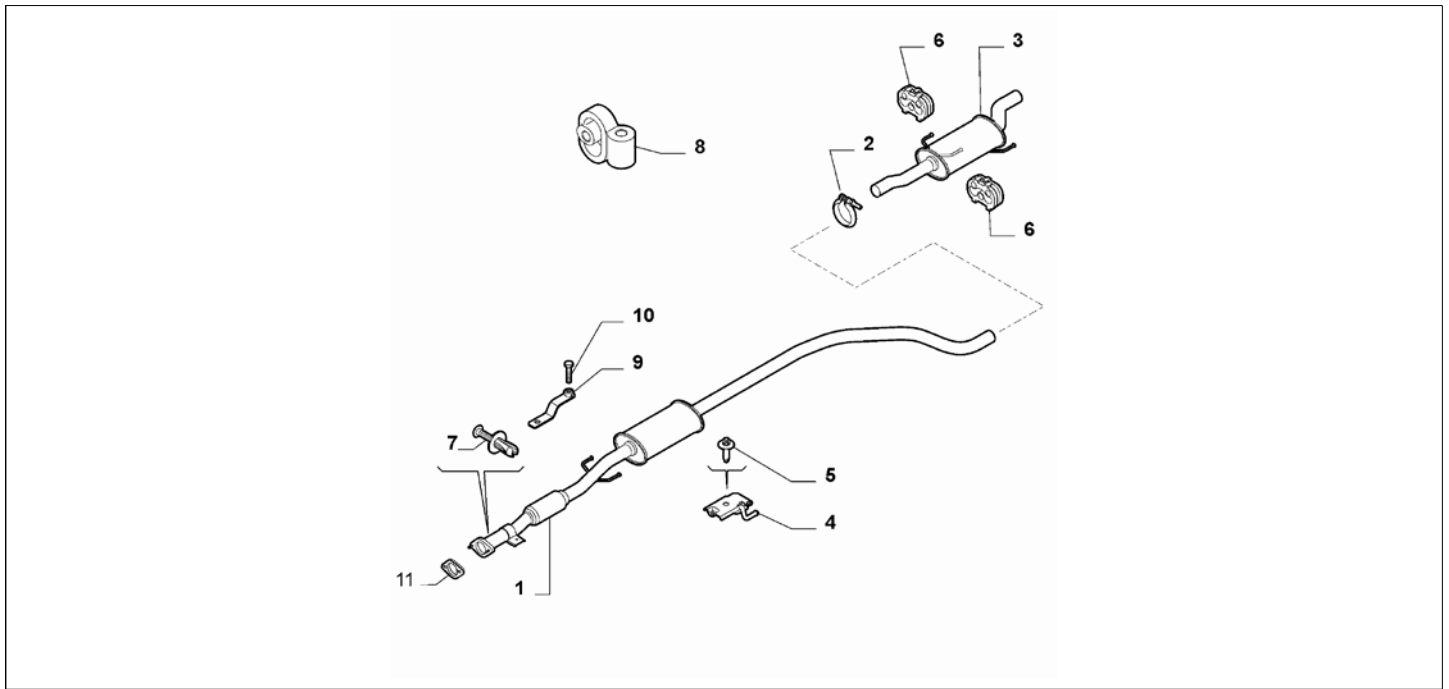

Catalogue	MITO 2008-2011	
Category	3.12 EXHAUST PIPING	
Var.	03	78HP, 105HP
Rev.	00	

Part Num.	Description	Compatibility	Modif.	Qty	Notes	Col.	Reman.
1	51813685 AUXILIARY SILENCER, ANTERIORE			01			
2	55703143 COUPLING			01			
3	50515135 PIPE, REAR	78HP+1947		01			
3	50515135 PIPE, REAR	105HP+1947		01			
3	50515137 PIPE, REAR	947+(78HP, 105HP)		01			
4	55703757 BRACKET, REAR LEFT			01			
5	55701536 SCREW, M10X1, 5X30			01			
6	55702862 PAD, REAR			02			
7	82421028 BUTTON			01			
8	55702861 PAD, ANTERIORE			02			
9	51779090 BRACKET			01			
10	16288421 SCREW, M10X1,25X25			01			
11	71775641 SEAL GASKET			1			

Legend	
947	SPECIFIC EXHAUST PIPE
78HP	POWER:1.4 FIRE 16V 78HP EURO5
105HP	POWER:1.4 FIRE 16V MULTIAIR 105HP (EURO 5)