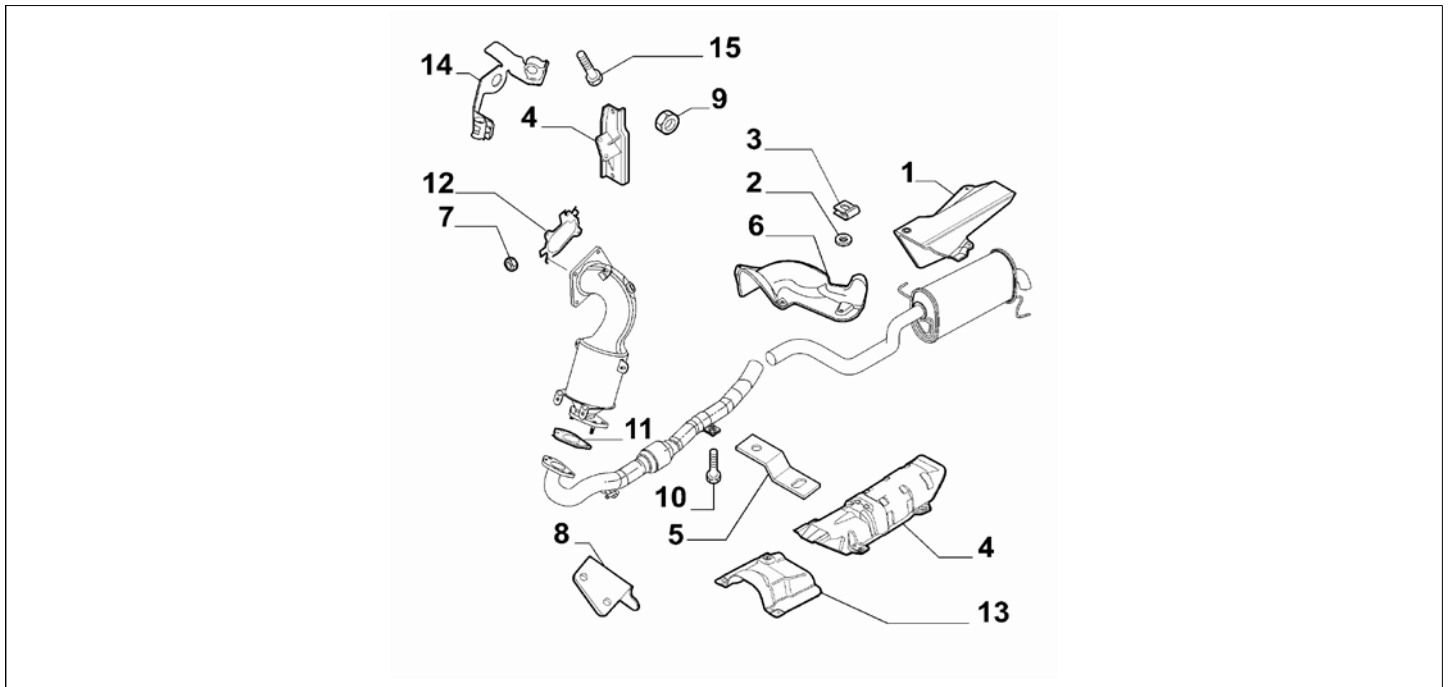

Catalogue	MITO 2008-2011	
Category	3.12 EXHAUST PIPING	
Var.	03	1.4 + 120HP
Rev.	00	

Part Num.	Description	Compatibility	Modif.	Qty	Notes	Col.	Reman.
1	55700578	PROTECTION		01			
2	51763168	LOCK WASHER		02			
3	11064374	CLIP		02			
4	55700469	PROTECTION		01			
5	51802085	BRACKET		01			
6	51818731	PROTECTION		01			
7	51802086	BRACKET		01			
8	50522057	PROTECTION		01			
9	55192176	NUT		03			
10	18772324	SCREW		02			
11	46459258	SEAL GASKET		01			
12	51814387	SEAL GASKET		01			
13	51780226	PROTECTION		01			
14	55209301	BRACKET		01			
15	16287024	SCREW, M8X16		01			
15	55702861	PAD		03			

Legend	
1.4	HORSE POWER (MARKET):1370
120HP	POWER:120HP