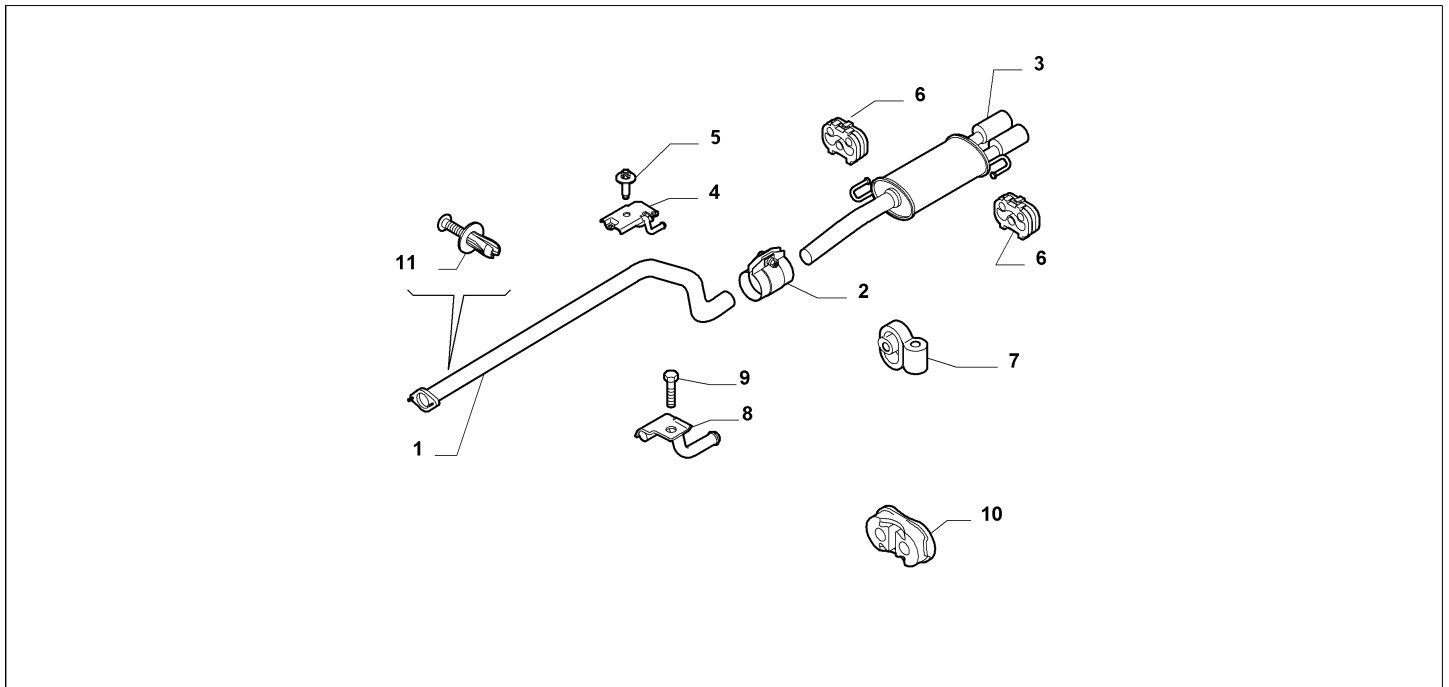

Part Num.	Description	Compatibility	Modif.	Qty	Notes	Col.	Reman.
1	50515143	PIPE, ANTERIORE		01			
2	55703665	COUPLING		01			
3	50515139	PIPE, REAR	155HP, 170HP	01			
3	50518090	PIPE, REAR	135HP+1947	01			
3	50518091	PIPE, REAR	135HP+947	01			
4	55703757	BRACKET, REAR LEFT		01			
5	55701536	SCREW, M10X1,5X30		01			
6	51863695	PAD, REAR		02			
7	55702861	PAD, ANTERIORE		02			
8	55703175	BRACKET, LEFT		01			
9	811900429	NUT, M8		01			
10	51854825	PAD		01			
11	82421028	BUTTON		01			