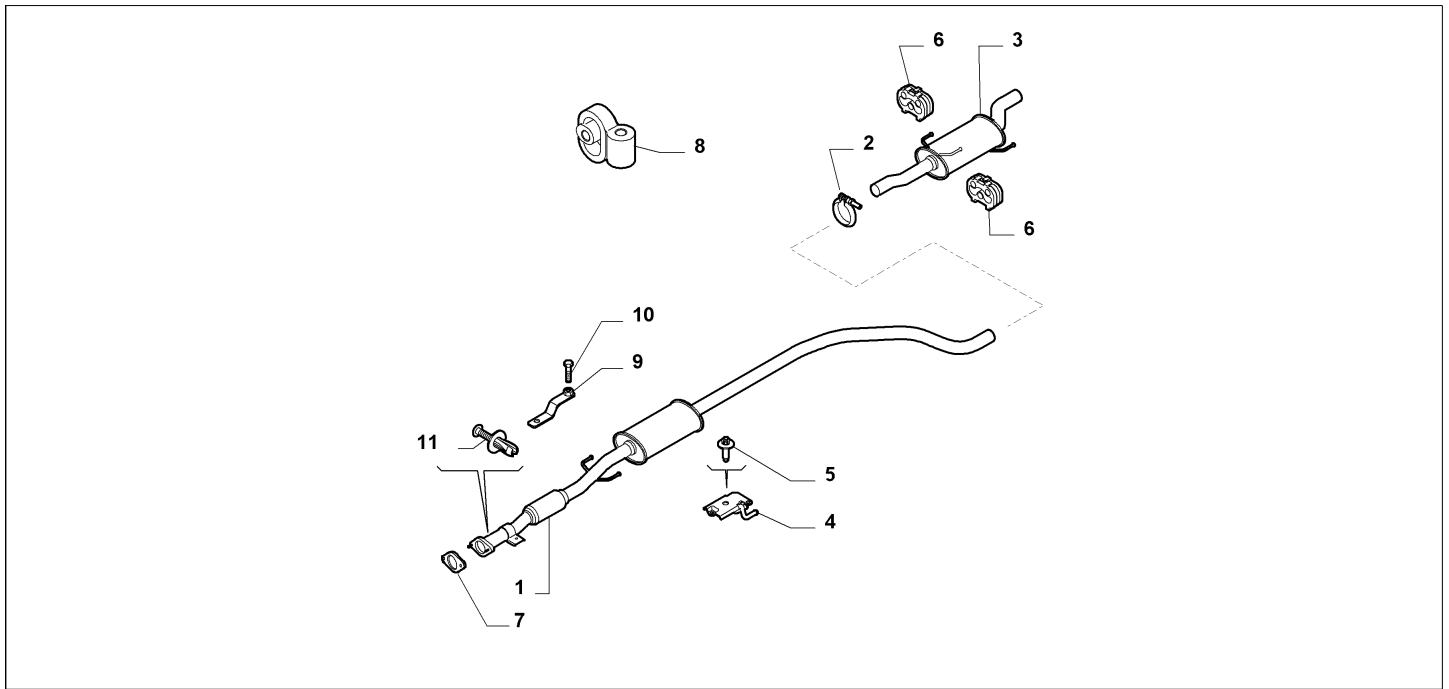

Catalogue	MITO 2008-2011	
Category	3.12 EXHAUST PIPING	
Var.	03	1.6D
Rev.	00	

Part Num.	Description	Compatibility	Modif.	Qty	Notes	Col.	Reman.
1	51838623	PIPE, ANT		01			
2	55703665	COUPLING		01			
3	50515141	PIPE, REAR	1947	01			
3	50515146	PIPE, REAR	947	01			
4	55703757	BRACKET, REAR LH		01			
5	55701536	SCREW, M10X1,5X30		01			
6	55702862	PAD, REAR		02			
7	51799495	SEAL GASKET		01			
8	55702861	PAD		01			
9	13126970	STRAP		02			
10	50527859	PIPE		01			
11	82421028	BUTTON		01			

Legend	
947	SPECIFIC EXHAUST PIPE
1.6D	HORSE POWER (MARKET):1598