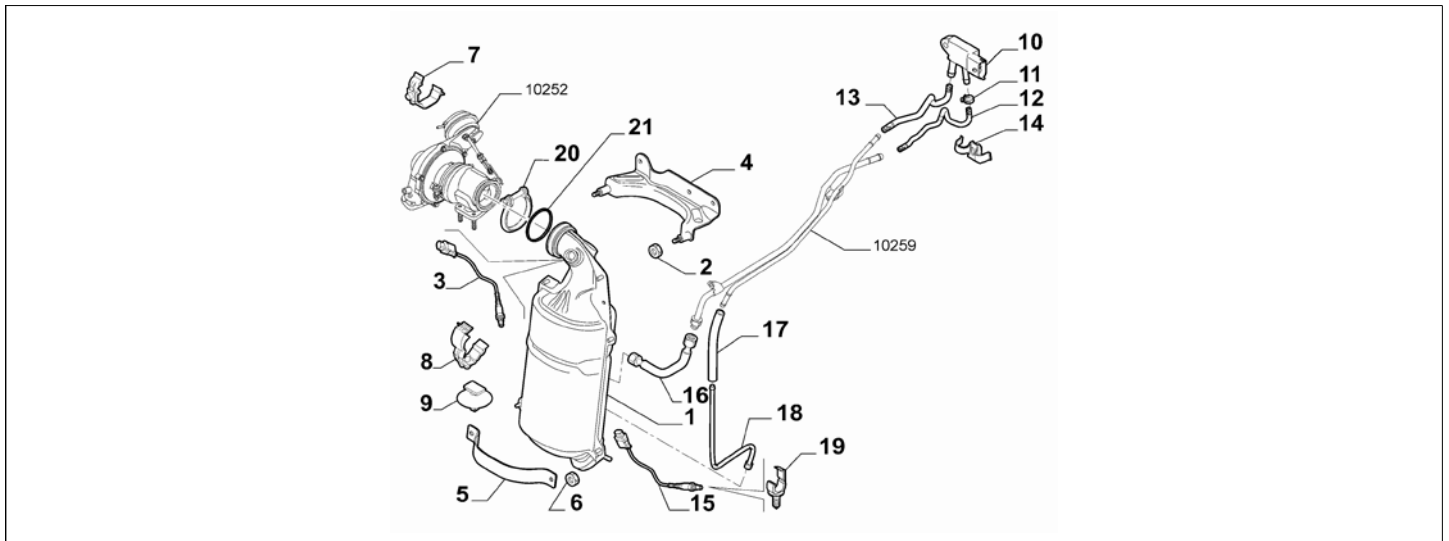

Catalogue	MITO 2008-2011	
Category	3.12 EXHAUST PIPING	
Var.	01	1.6D
Rev.	00	

Part Num.	Description	Compatibility	Modif.	Qty	Notes	Col.	Reman.
1	50525613	SILENCER CATALIZED		01			
2	55192175	NUT, M8		08			
3	55202582	LAMBDA PROBE		01			
4	51795372	BRACKET		01			
5	51822137	BRACKET		01			
6	14119319	NUT, M8X1,25		04			
7	14631387	CLIP		01			
8	7690025	CLIP		01			
9	46517034	CLIP		02			
10	51908411	SENSOR		01			
11	13125170	COLLAR		02			
12	50512927	HOSE	C13265	01			
12	50517397	HOSE	D13265	01			
13	50512929	HOSE	C13265	01			
13	50517398	HOSE	D13265	01			
14	50517816	CLIP	D13265	01			
15	55218447	SENSOR		01			
16	50527858	PIPE		01			
17	51822112	HOSE		01			
18	50527859	PIPE		01			
19	46744435	CLIP		01			
20	46816240	COLLAR		01			
21	71773371	SEAL GASKET		1			

Legend	
1.6D	HORSE POWER (MARKET):1598
13265	BRACKET FOR ELECTONIC UNIT AND PRESSURE PIPE [DAT 22/07/2009]