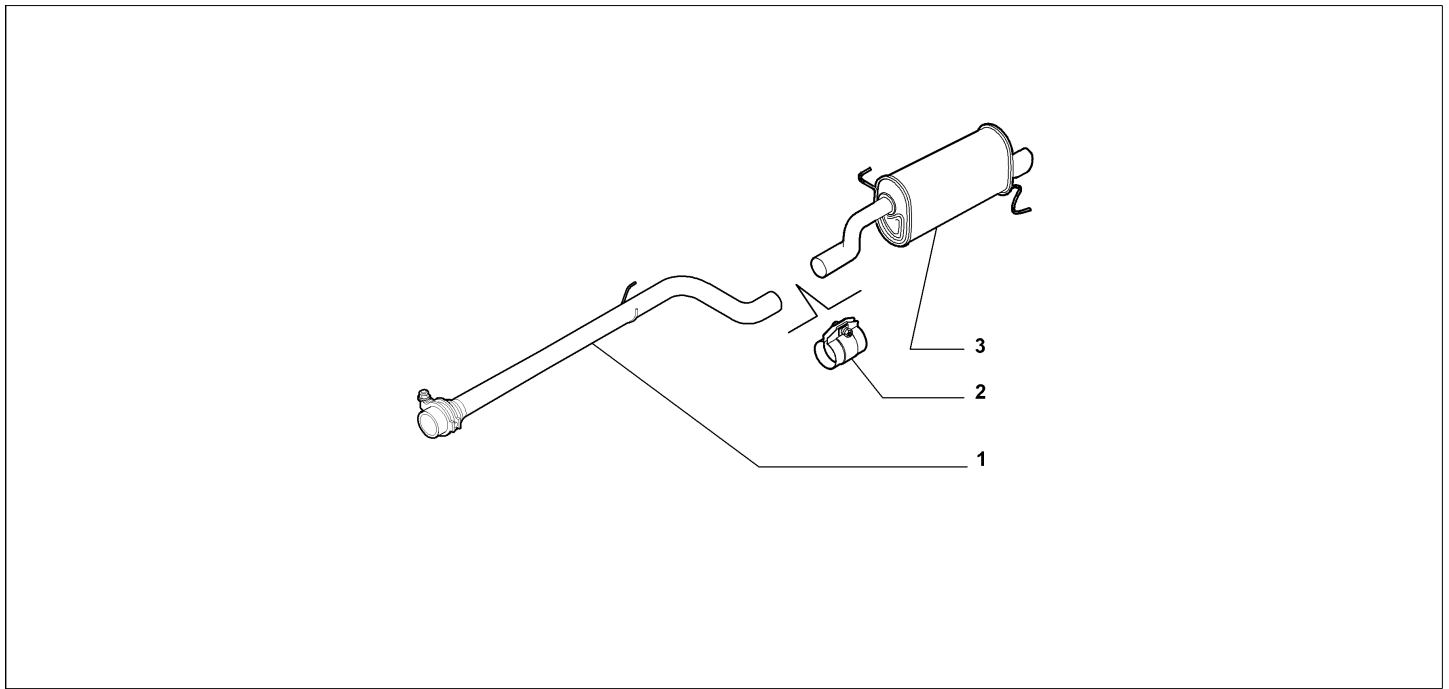

Catalogue	MITO 2008-2011	
Category	3.12 EXHAUST PIPING	
Var.	04	EURO4 + (90HP, 95HP)
Rev.	00	

Part Num.	Description	Compatibility	Modif.	Qty	Notes	Col.	Reman.
1	51788837 PIPE			01			
2	55703652 COUPLING			01			
3	50516823 PIPE			01			

Legend	
EURO4	ECOLOGY:EEC LIM. STAGE 4
90HP	POWER:1.3 SDE 90HP EURO4
95HP	POWER:95HP