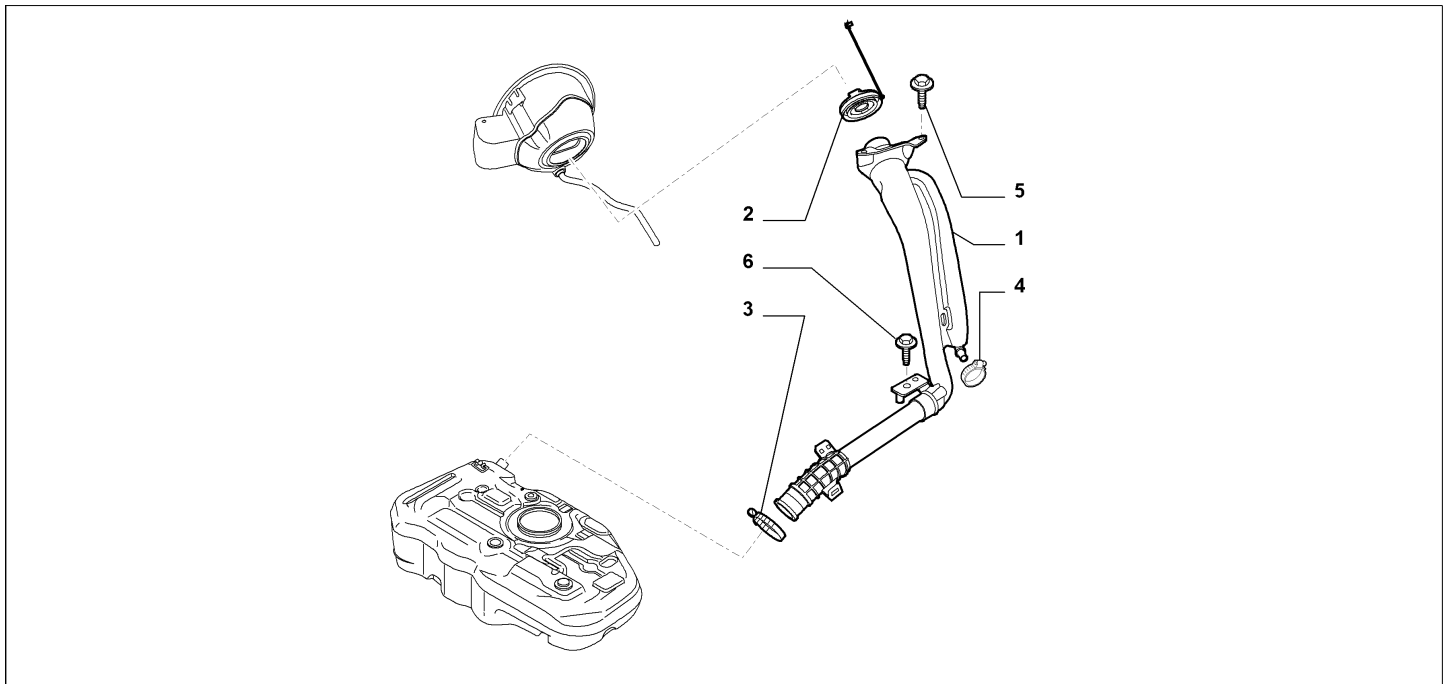

Catalogue	MITO 2008-2011	
Category	3.1 FUEL TANK	
Var.	01	PETROL, PETROL + LPG
Rev.	00	

Part Num.	Description	Compatibility	Modif.	Qty	Notes	Col.	Reman.
1	50508464 FILLER TUBE			1			
1	50516882 FILLER TUBE	AM26		1			
2	46820586 CAP, CON CHIAVE			01			
3	71714115 COLLAR, DIAM 45			01			
4	13126170 COLLAR, DIAM 20			01			
5	46415697 SCREW			02			
6	7760269 SCREW			01			