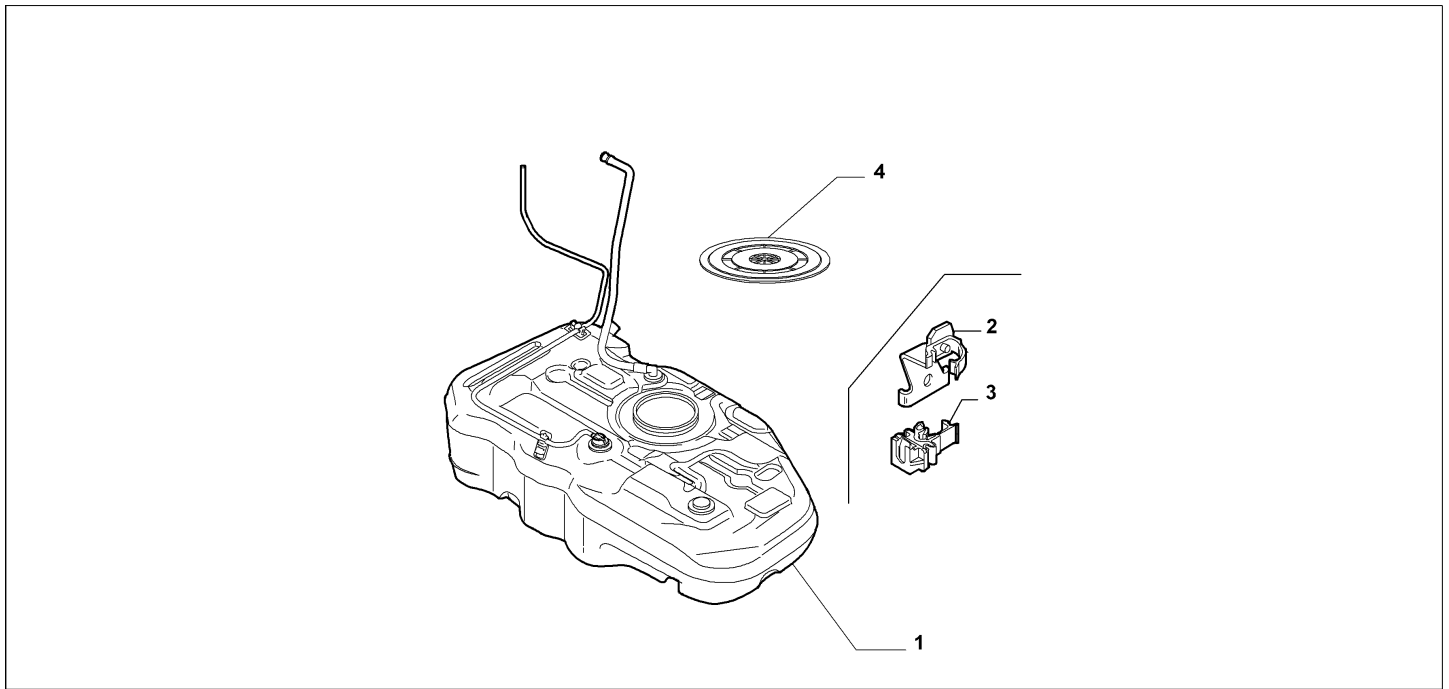

Catalogue	MITO 2008-2011	
Category	3.1 FUEL TANK	
Var.	02	PETROL, PETROL + LPG
Rev.	00	

Part Num.	Description	Compatibility	Modif.	Qty	Notes	Col.	Reman.
1	50511168 FUEL TANK	NOTURBO	C14087	1	ONLY PARTS ARE SUPPLIED		
1	50518560 FUEL TANK	NOTURBO	D14087	1	ONLY PARTS ARE SUPPLIED		
1	50511170 FUEL TANK	TURBO	C14087	1	ONLY PARTS ARE SUPPLIED		
1	50518636 FUEL TANK	TURBO	D14087	1	ONLY PARTS ARE SUPPLIED		
2	51785742 CLIP			02			
3	55700908 CLIP			02			
4	51739855 COVER			01			

Legend	
LPG	LPG POWER SUPPLY (ITALY STANDARD)
NOTURBO	(ASPIRATED/TURBO):EXHAUST FAN
TURBO	(ASPIRATED/TURBO):TURBO
PETROL	FUEL:PETROL
14087	NEW TANKS AND INTAKE UNITS [DAT 05/11/2009]