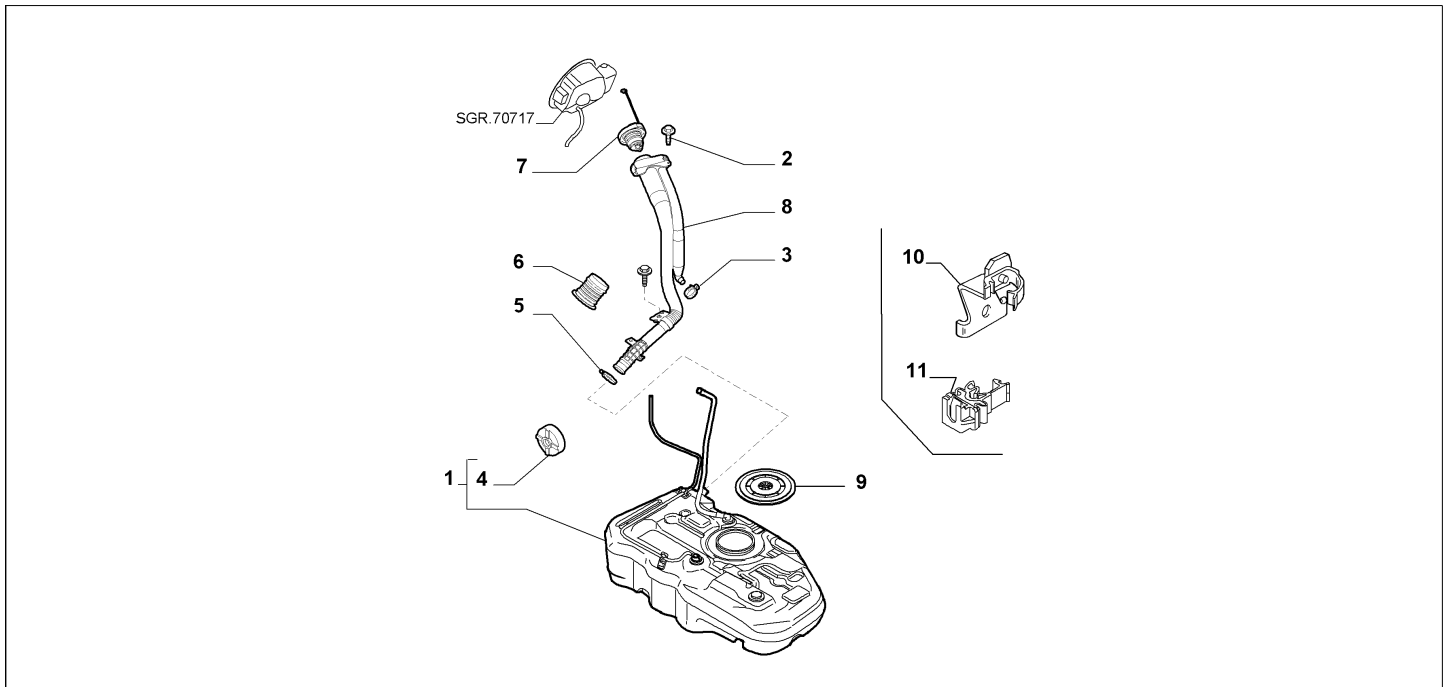

Catalogue	MITO 2008-2011	
Category	3.1 FUEL TANK	
Var.	01	DIESEL
Rev.	00	

Part Num.	Description	Compatibility	Modif.	Qty	Notes	Col.	Reman.
1	51802205 FUEL TANK	1.3D, 1.6D		1	ONLY PARTS ARE SUPPLIED		
2	46415697 SCREW			03			
3	71714115 COLLAR, DIAM 20			01			
4	7632999 BUSH			02			
5	13126170 COLLAR, DIAM 45			01			
6	55702707 SEAL GASKET			01			
7	46785426 CAP, CON CHIAVE			01			
8	50508463 FILLER TUBE			01			
9	51739855 COVER			01			
10	51785742 CLIP			01			
11	55700908 CLIP			01			

Legend	
1.3D	HORSE POWER (MARKET):1.3
1.6D	HORSE POWER (MARKET):1598
DIESEL	FUEL:DIESEL