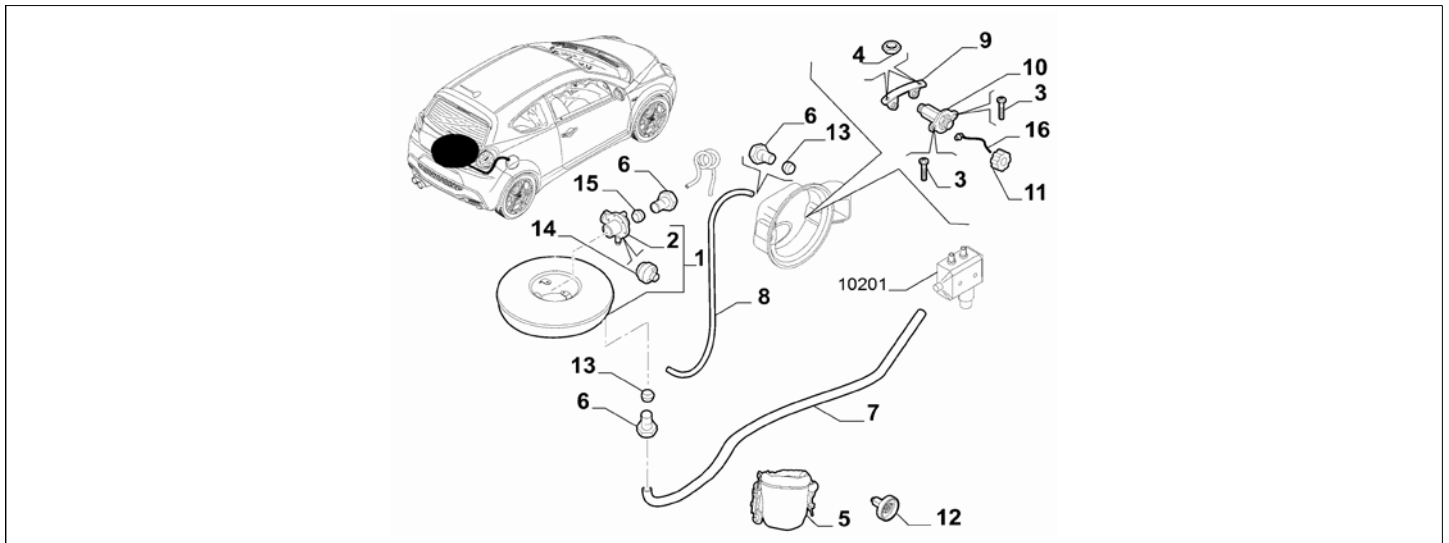

Catalogue	MITO 2008-2011	
Category	3.1 FUEL TANK	
Var.	03	PETROL, PETROL + LPG
Rev.	00	

Part Num.	Description	Compatibility	Modif.	Qty	Notes	Col.	Reman.
1	71753463 GAS CYLINDER	LPG		1			
2	71753617 COIL	LPG		1			
3	71753478 SCREW, M5X12	LPG		1			
4	71754622 NUT, M5	LPG		2			
5	71753631 CONTAINER	LPG		1			
6	71753488 CONNECTION, 6 mm	LPG		1			
6	71753636 CONNECTION, 8 mm	LPG		1			
7	71753503 PIPE, MT.6 M6X1	LPG		1			
8	71753504 PIPE, MT.2 M8X1	LPG		1			
9	71753470 BRACKET	LPG		1			
10	71753632 UNION	LPG		1			
11	71754515 PLUG	LPG		1			
12	71753634 ADAPTER, ITALY	LPG		1			
12	71754393 ADAPTER, GERMANY	LPG		1			
12	71754394 ADAPTER, THE NEITHERLANDS AND GREAT BRITAIN	LPG		1			
13	71753635 SLEEVE, 8 mm	LPG		1			
14	71754392 SENSOR	LPG		1			
15	71753487 SLEEVE, 6 mm	LPG		01			
16	6000627440 STRAP			1			

Legend	
LPG	LPG POWER SUPPLY (ITALY STANDARD)
PETROL	FUEL:PETROL