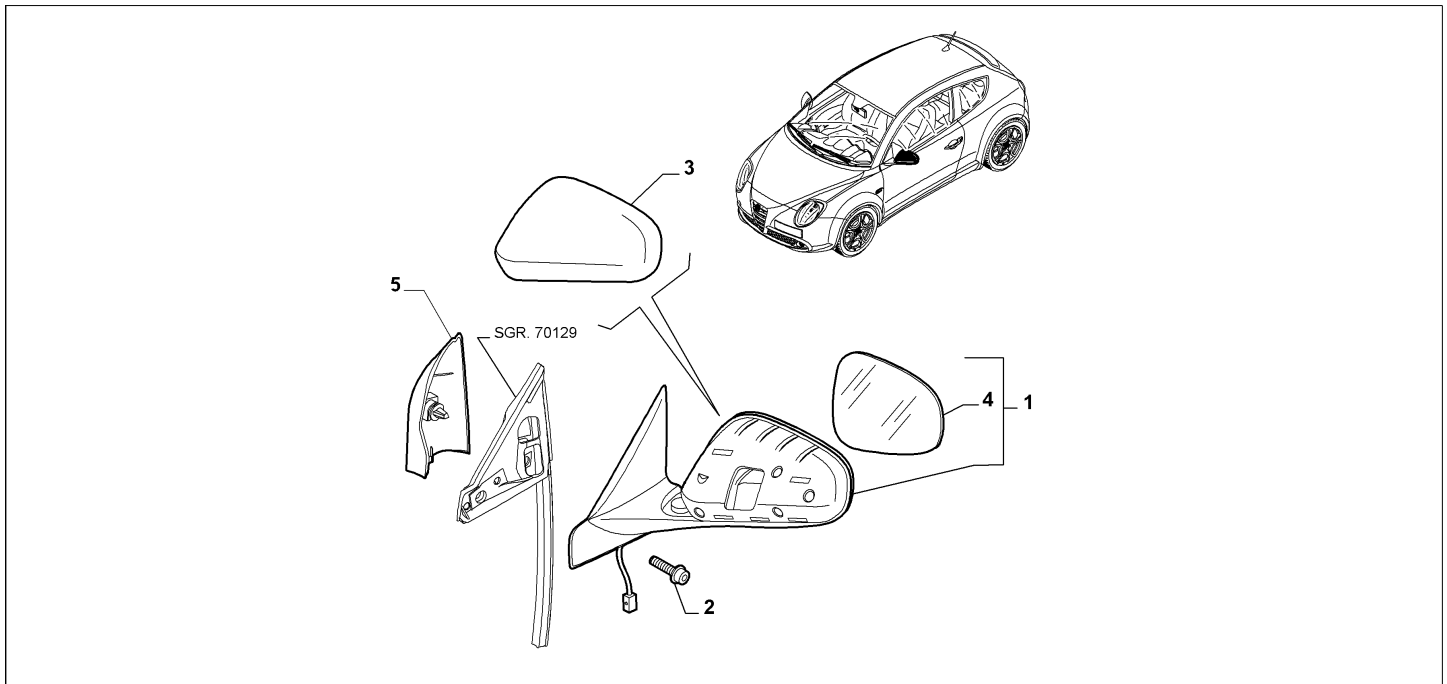

Legend	
347	RAIN SENSOR
410	INTERNAL ELECTROCHROMIC REARVIEW MIRRORS
60K	5TH SEAT+SPLIT SEAT KIT
965	REAR THREE-SEATER
LHD	STEERING:LEFT

Catalogue	MITO 2008-2011	
Category	24.7 REARVIEW MIRRORS	
Var.	02	LHD
Rev.	00	