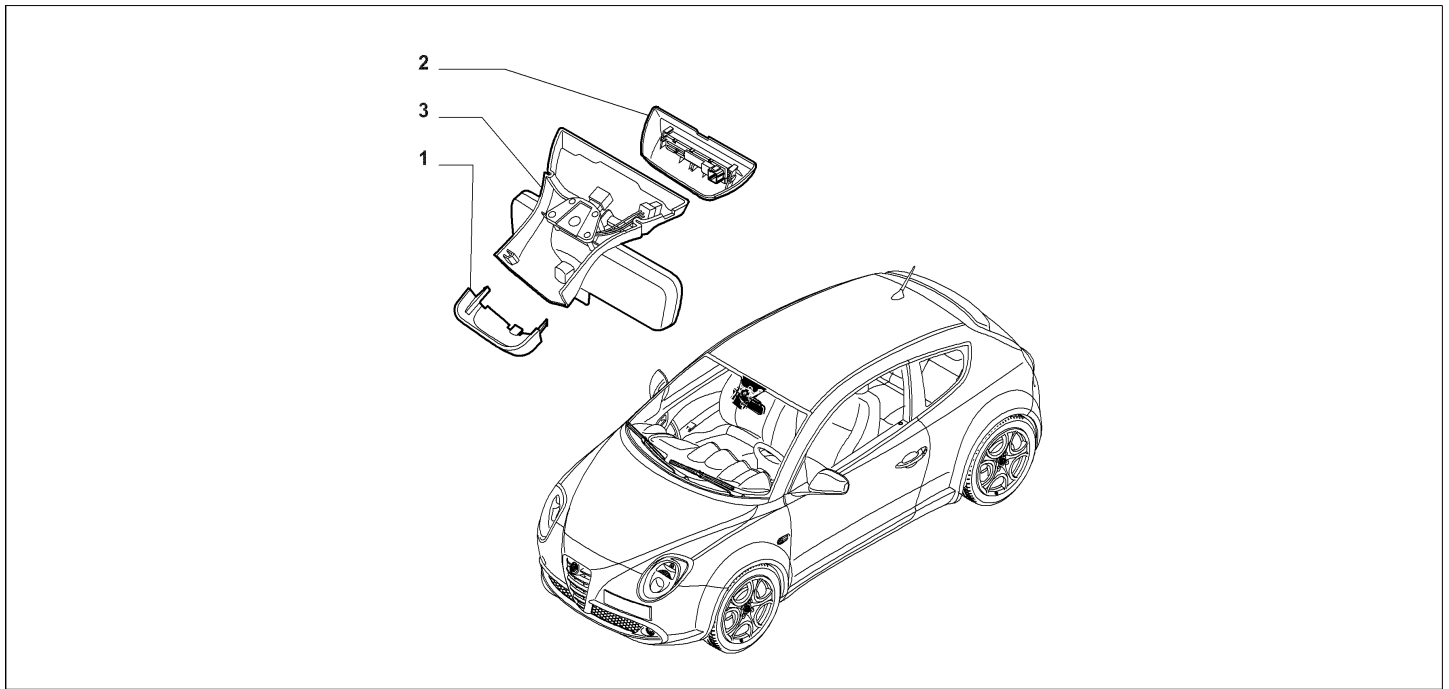

Catalogue	MITO 2008-2011	
Category	24.7 REARVIEW MIRRORS	
Var.	01	LHD
Rev.	00	

	Part Num.	Description	Compatibility	Modif.	Qty	Notes	Col.	Reman.
1	735411091	PLUG			1			
2	156087841	ORNAMENT	!60K, !965		01			
2	156087842	ORNAMENT	60K, 965		01			
3	156086628	REAR VIEW MIRROR	!347+!410		01			
3	156086629	REAR VIEW MIRROR	347, 410		01			

Legend	
347	RAIN SENSOR
410	INTERNAL ELECTROCHROMIC REARVIEW MIRRORS
60K	5TH SEAT+SPLIT SEAT KIT
965	REAR THREE-SEATER
LHD	STEERING:LEFT