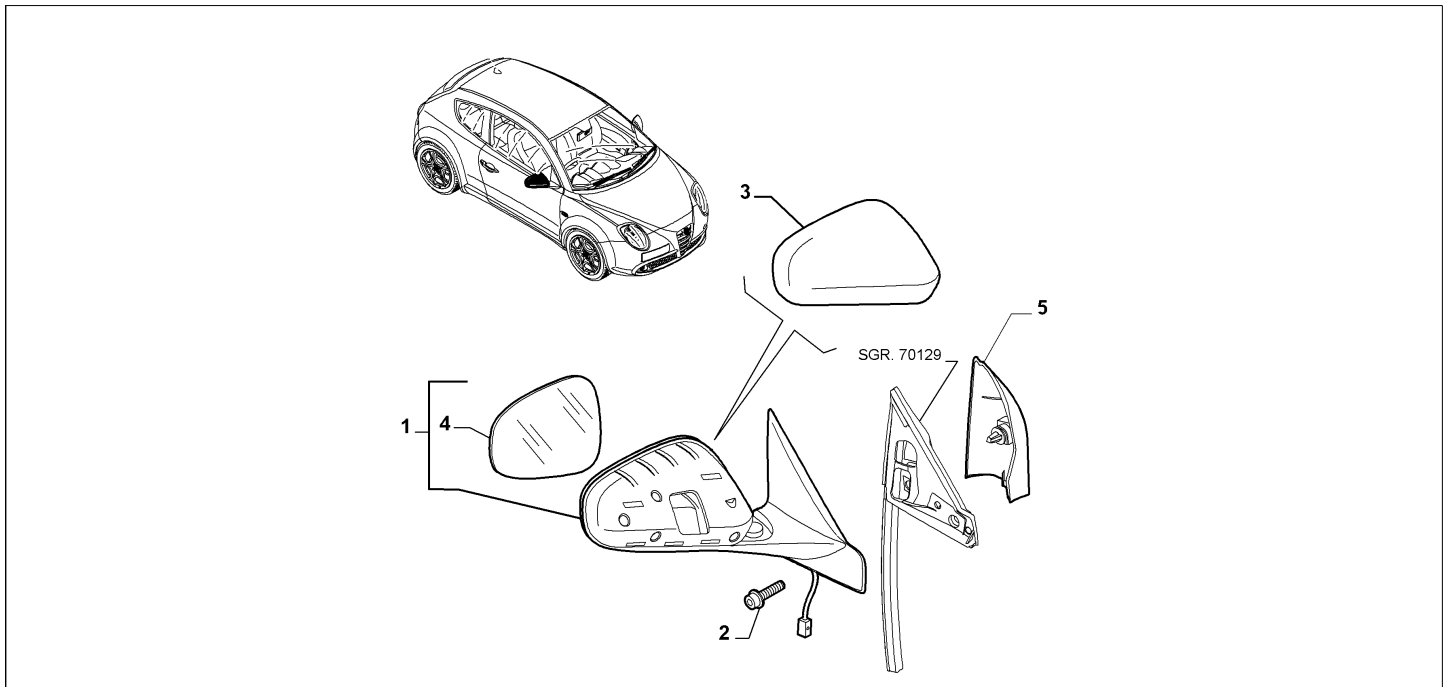

Catalogue	MITO 2008-2011	
Category	24.7 REARVIEW MIRRORS	
Var.	02	RHD
Rev.	00	

Part Num.	Description	Compatibility	Modif.	Qty	Notes	Col.	Reman.
1	156083611	REAR VIEW MIRROR, RIGHT	I441	1			
1	156083613	REAR VIEW MIRROR, RIGHT	441	1			
1	156083620	REAR VIEW MIRROR, LEFT	I441	1			
1	156083622	REAR VIEW MIRROR, LEFT	441	1			
2	15699801	SCREW		6			
3	156059788	CAP, RIGHT	I4RR+I4YD+I5J8+I5J9	1	SUPPLIED WITH PRIMER		
3	156085826	CAP, RIGHT	4RR	1	SATIN-FINISHED ICE CHROME		
3	156085825	CAP, RIGHT	4YD	1	SHINING CHROME		
3	156087327	CAP, RIGHT	5J8	1	SATIN-FINISHED TITANIUM		
3	156085823	CAP, RIGHT	5J9	1	MATT ANTHRACITE		
3	156059788	CAP, RIGHT	5C6	1	SUPPLIED WITH PRIMER		
3	156059789	CAP, LEFT	I4RR+I4YD+I5J8+I5J9	1	SUPPLIED WITH PRIMER		
3	156085841	CAP, LEFT	4RR	1	SATIN-FINISHED ICE CHROME		
3	156085840	CAP, LEFT	4YD	1	SHINING CHROME		
3	156087328	CAP, LEFT	5J8	1	SATIN-FINISHED TITANIUM		
3	156085839	CAP, LEFT	5J9	1	MATT ANTHRACITE		
3	156059789	CAP, LEFT	5C6	1	SUPPLIED WITH PRIMER		
4	71753833	GLASS, RH		01			
4	71753834	GLASS, LH		01			
5	156087780	ORNAMENT, RH		01			
5	156087781	ORNAMENT, LH		01			

Legend	
441	FOLDING EXTERNAL REARVIEW MIRRORS W. ELEC. CONT. AND DEMISTING
4RR	SATIN WING MIRROR CAP
4YD	SPECIFIC EXTERNAL REARVIEW MIRROR CAP
5C6	SPECIFIC EXTERNAL REARVIEW MIRROR CAP 4
5J8	SPECIFIC EXTERNAL REARVIEW MIRROR CAP 2
5J9	SPECIFIC EXTERNAL REARVIEW MIRROR CAP 3
RHD	STEERING:RIGHT