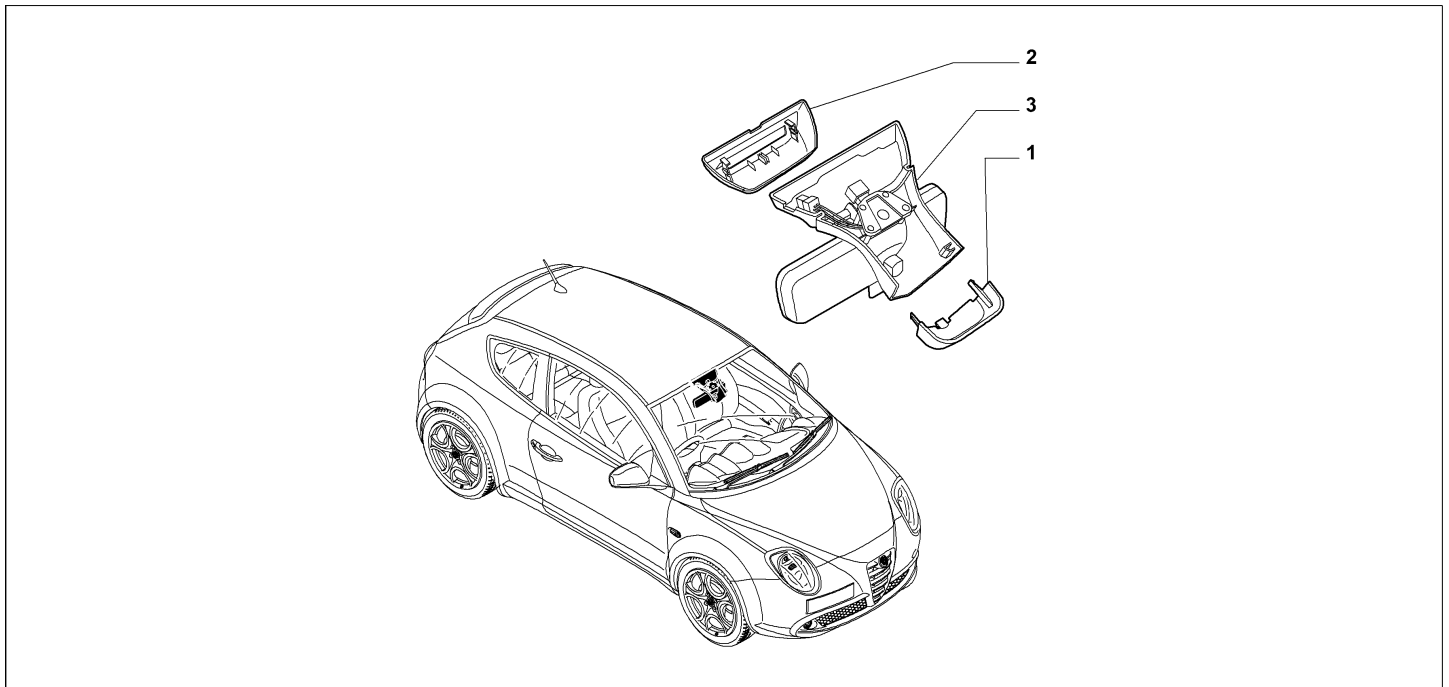

Catalogue	MITO 2008-2011	
Category	24.7 REARVIEW MIRRORS	
Var.	01	RHD
Rev.	00	

Part Num.	Description	Compatibility	Modif.	Qty	Notes	Col.	Reman.
1	735411091 PLUG			1			
2	156086682 ORNAMENT		C13122	01			
2	156087841 ORNAMENT	!60K	D13122	01			
2	156087842 ORNAMENT	60K	D13122	01			
3	156086628 REAR VIEW MIRROR	!347+!410		01			
3	156086629 REAR VIEW MIRROR	347, 410		01			

Legend	
347	RAIN SENSOR
410	INTERNAL ELECTROCHROMIC REARVIEW MIRRORS
60K	5TH SEAT+SPLIT SEAT KIT
RHD	STEERING:RIGHT
13122	NEW PLATES WITH FASTENED SEAT-BELT DETECTOR FOR COUPLING BUILDING IMPROVEMENT [DAT 15/05/2008]