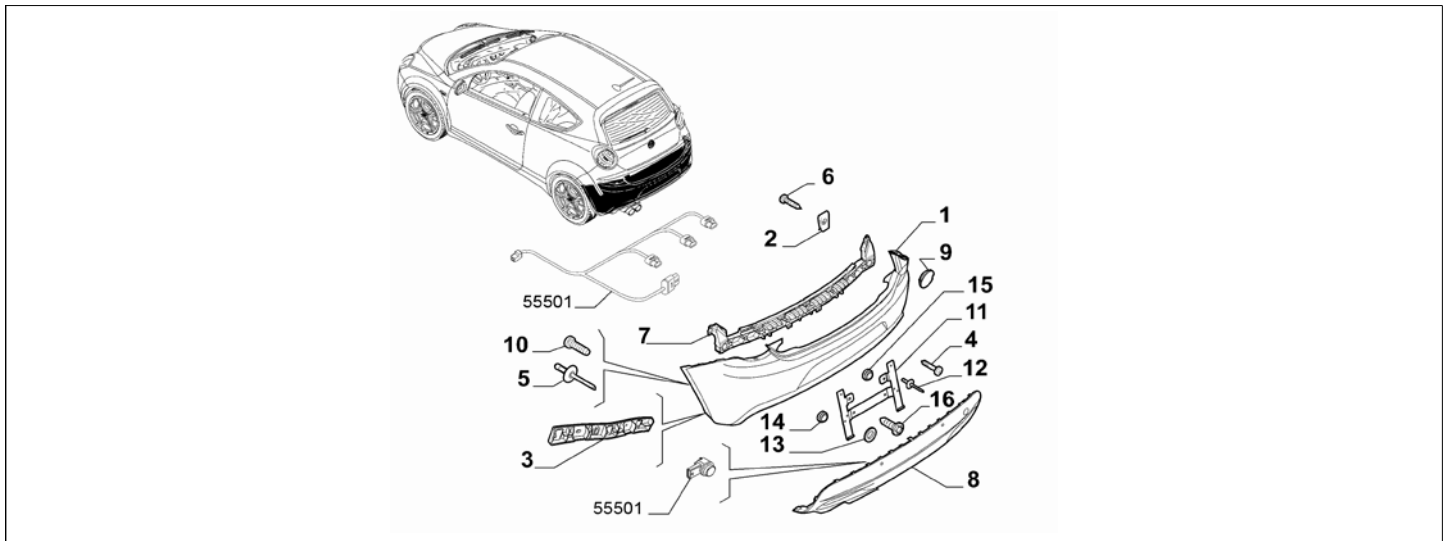

Catalogue	MITO 2008-2011	
Category	24.6 REAR BUMPER	
Var.	01	
Rev.	00	

Part Num.	Description	Compatibility	Modif.	Qty	Notes	Col.	Reman.
1	71777564	REAR BUMPER, SUPERIORE	!508		1	WITH PRIMER	
1	71777565	REAR BUMPER, SUPERIORE	508		1	WITH PRIMER	
2	14368974	BRACKET			18		
3	50510527	BRACKET, LH			01		
3	50510526	BRACKET, RH			01		
4	15957877	SCREW, 4X12			04		
5	51756626	RIVET			09		
6	51810310	SCREW			06		
7	50508641	SUPPORT			01		
8	71777566	REAR BUMPER, INFERIORE	!409+!508		01	WITH PRIMER	
8	71777567	REAR BUMPER, INFERIORE	508+!409		01	WITH PRIMER	
8	156084643	REAR BUMPER, INFERIORE	409+!508		01	BLACK	
8	156084646	REAR BUMPER, INFERIORE	409+508		01	BLACK	
9	156084650	PLUG	!409		01	SUPPLIED WITH PRIMER	
9	156084645	PLUG	409		01	BLACK	
10	15690808	SCREW			04		
11	46471515	PLATE SUPPORT	AM26		01		
12	14415890	RIVET	AM26		04		
13	12638178	PLANE WASHER	AM26		02		
14	50508331	SPACER	AM26		01		
15	50507907	SPACER	AM26		01		
16	46813573	SCREW	AM26		02		