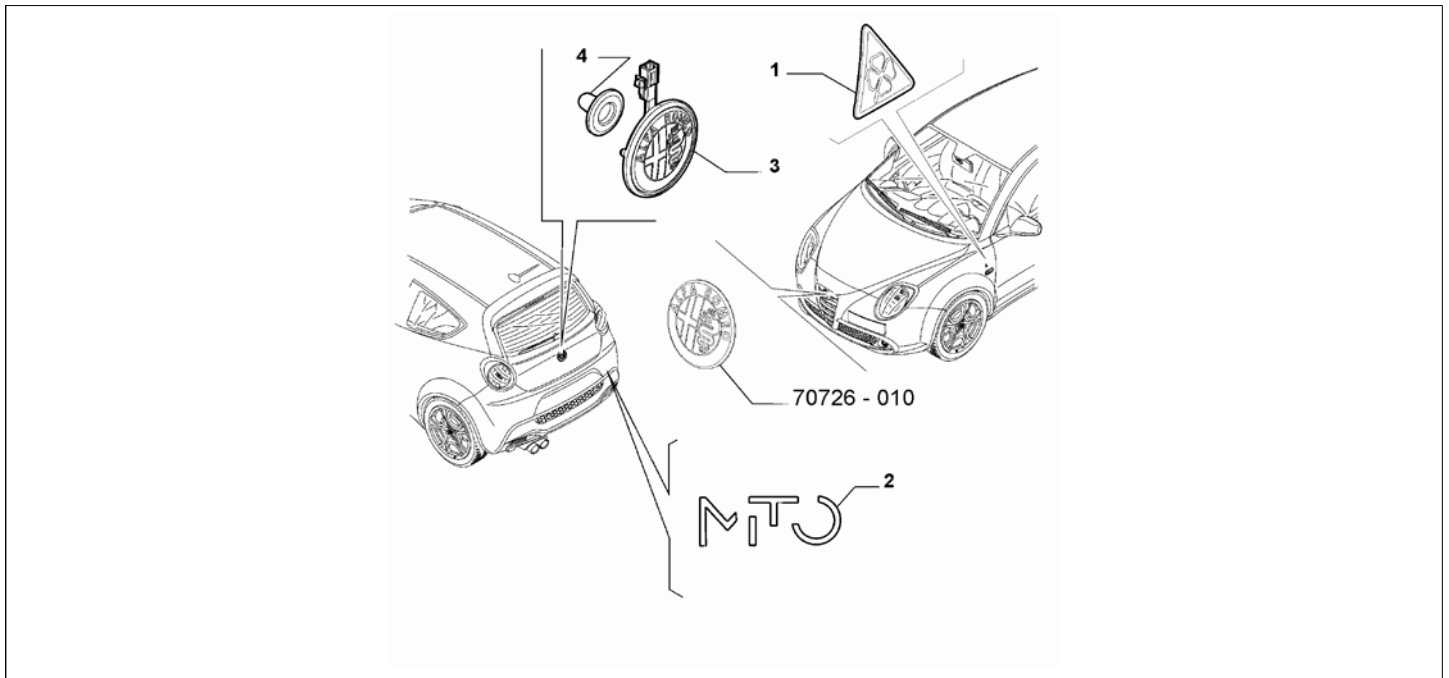

Catalogue	MITO 2008-2011	
Category	24.2 TYPE PLATE	
Var.	01	
Rev.	00	

Part Num.	Description	Compatibility	Modif.	Qty	Notes	Col.	Reman.
1	50518846	TYPE PLATE, RIGHT	51H	1			
1	50518847	TYPE PLATE, LEFT	51H	1			
2	50508674	TYPE PLATE		01			
3	50516864	ORNAMENT	C13352	01			
3	50517345	ORNAMENT	D13352	01			
4	82478063	BUSH		01			

Legend	
51H	SPECIFIC BADGE 1
13352	NEW BOOT 'PUSH' PLATE DUE TO VARIATION IN MICRO-SWITCH [DAT 15/02/2009, VET 31876]