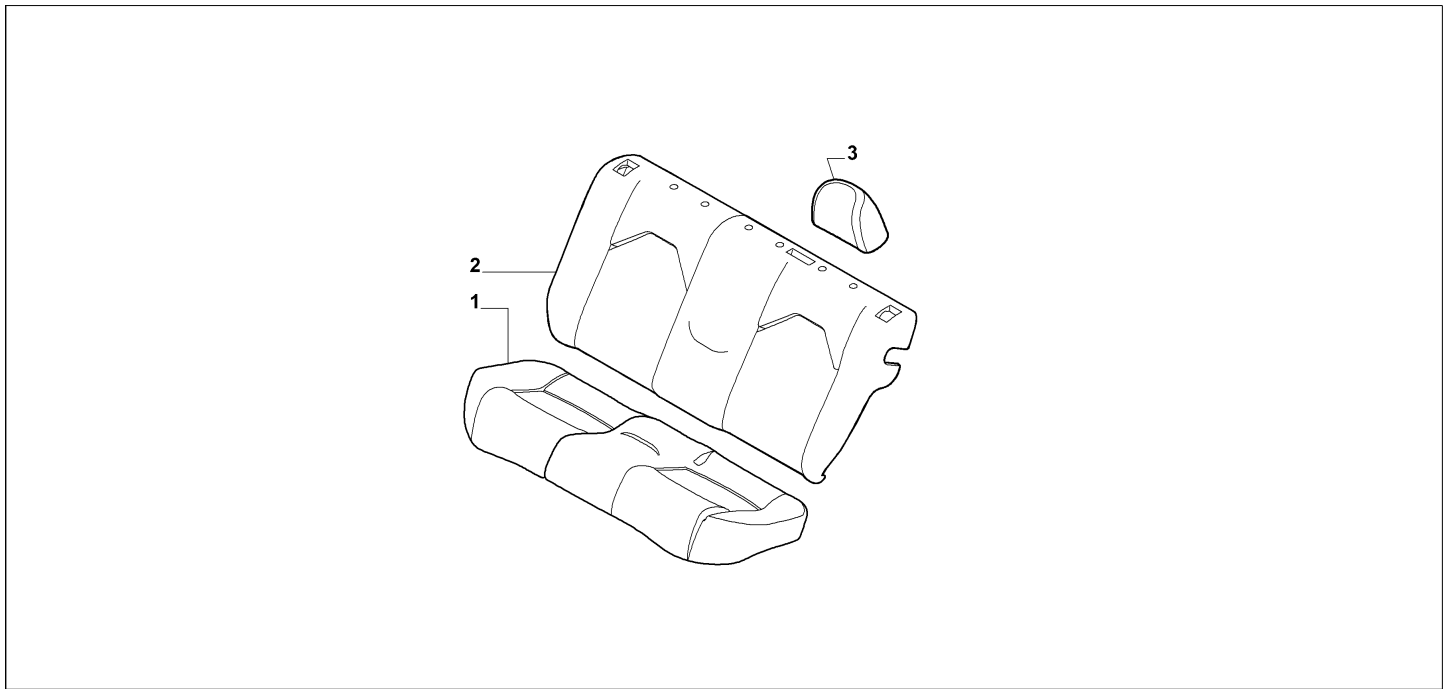

Catalogue	MITO 2008-2011	
Category	23.4 REAR SEAT LINING	
Var.	01	212
Rev.	00	D14270

Part Num.	Description	Compatibility	Modif.	Qty	Notes	Col.	Reman.
1	71769236 CUSHION LINING	!60K+!195		1		SEDPL-808	
1	71769248 CUSHION LINING	!60K+!195		1		SEDPL-127	
1	71769260 CUSHION LINING	!60K+!195		1		SEDPL-784	
2	71769239 BACK LINING	!60K+!195		1		SEDPL-808	
2	71769251 BACK LINING	!60K+!195		1		SEDPL-127	
2	71769263 BACK LINING	!60K+!195		1		SEDPL-784	
3	71769243 HEADREST LINING	!60K+!195		1		SEDPL-808	
3	71769255 HEADREST LINING	!60K+!195		1		SEDPL-127	
3	71769267 HEADREST LINING	!60K+!195		1		SEDPL-784	

Legend	
195	SPLIT REAR SEAT
212	EXTRA SERIES 2 LEATHER UPHOLSTERY
60K	5TH SEAT+SPLIT SEAT KIT
14270	NEW LEVI LEATHER COVERS, FRANCE MARKET [DAT 15/11/2009]
SEDPL-127	VANITY RED SEAT
SEDPL-784	LEATHER SEAT
SEDPL-808	BLACK SEAT