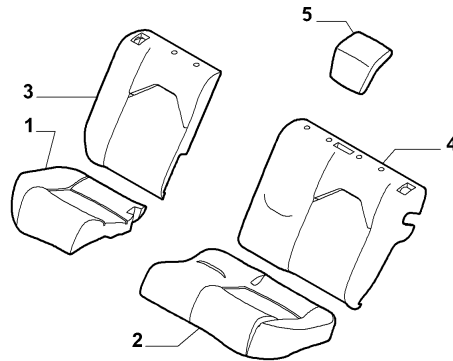

Catalogue	MITO 2008-2011	
Category	23.4 REAR SEAT LINING	
Var.	02	212
Rev.	00	D14270

Part Num.	Description	Compatibility	Modif.	Qty	Notes	Col.	Reman.
1	71769237 CUSHION LINING, RIGHT	60K, 195		1		SEDPL-808	
1	71769249 CUSHION LINING, RIGHT	60K, 195		1		SEDPL-127	
1	71769261 CUSHION LINING, RIGHT	60K, 195		1		SEDPL-784	
2	71769238 CUSHION LINING, LEFT	60K, 195		1		SEDPL-808	
2	71769250 CUSHION LINING, LEFT	60K, 195		1		SEDPL-127	
2	71769262 CUSHION LINING, LEFT	60K, 195		1		SEDPL-784	
3	71769240 BACK LINING, RIGHT	60K, 195		1		SEDPL-808	
3	71769252 BACK LINING, RIGHT	60K, 195		1		SEDPL-127	
3	71769264 BACK LINING, RIGHT	60K, 195		1		SEDPL-784	
4	71769241 BACK LINING, LEFT	60K, 195		1		SEDPL-808	
4	71769253 BACK LINING, LEFT	60K, 195		1		SEDPL-127	
4	71769265 BACK LINING, LEFT	60K, 195		1		SEDPL-784	
5	71769243 HEADREST LINING	60K, 195		3		SEDPL-808	
5	71769255 HEADREST LINING	60K, 195		3		SEDPL-127	
5	71769267 HEADREST LINING	60K, 195		3		SEDPL-784	

Legend	
195	SPLIT REAR SEAT
212	EXTRA SERIES 2 LEATHER UPHOLSTERY
60K	5TH SEAT+SPLIT SEAT KIT
14270	NEW LEVI LEATHER COVERS, FRANCE MARKET [DAT 15/11/2009]
SEDPL-127	VANITY RED SEAT
SEDPL-784	LEATHER SEAT
SEDPL-808	BLACK SEAT