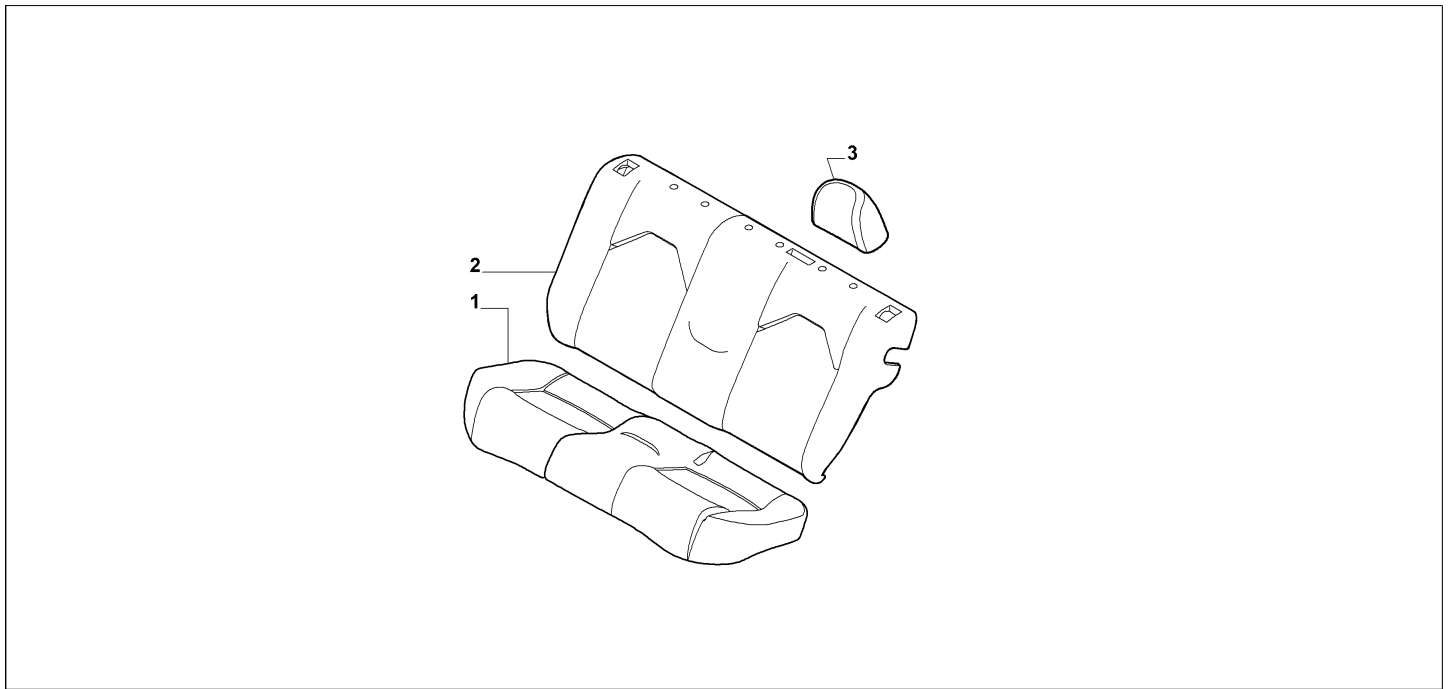

Catalogue	MITO 2008-2011	
Category	23.4 REAR SEAT LINING	
Var.	01	211
Rev.	00	

	Part Num.	Description	Compatibility	Modif.	Qty	Notes	Col.	Reman.
1	71752382	CUSHION LINING	!60K+!195		01		SEDPL-845	
1	71752394	CUSHION LINING	!60K+!195		01		SEDPL-127	
1	71752406	CUSHION LINING	!60K+!195		01		SEDPL-784	
2	71752381	BACK LINING	!60K+!195		01		SEDPL-845	
2	71752393	BACK LINING	!60K+!195		01		SEDPL-127	
2	71752405	BACK LINING	!60K+!195		01		SEDPL-784	
3	71752380	HEADREST LINING	!60K+!195		02		SEDPL-845	
3	71752392	HEADREST LINING	!60K+!195		02		SEDPL-127	
3	71752404	HEADREST LINING	!60K+!195		02		SEDPL-784	

Legend	
195	SPLIT REAR SEAT
211	LEATHER UPHOLSTERY
60K	5TH SEAT+SPLIT SEAT KIT
SEDPL-127	VANITY RED SEAT
SEDPL-784	LEATHER SEAT
SEDPL-845	PHOBOS BLACK SEAT