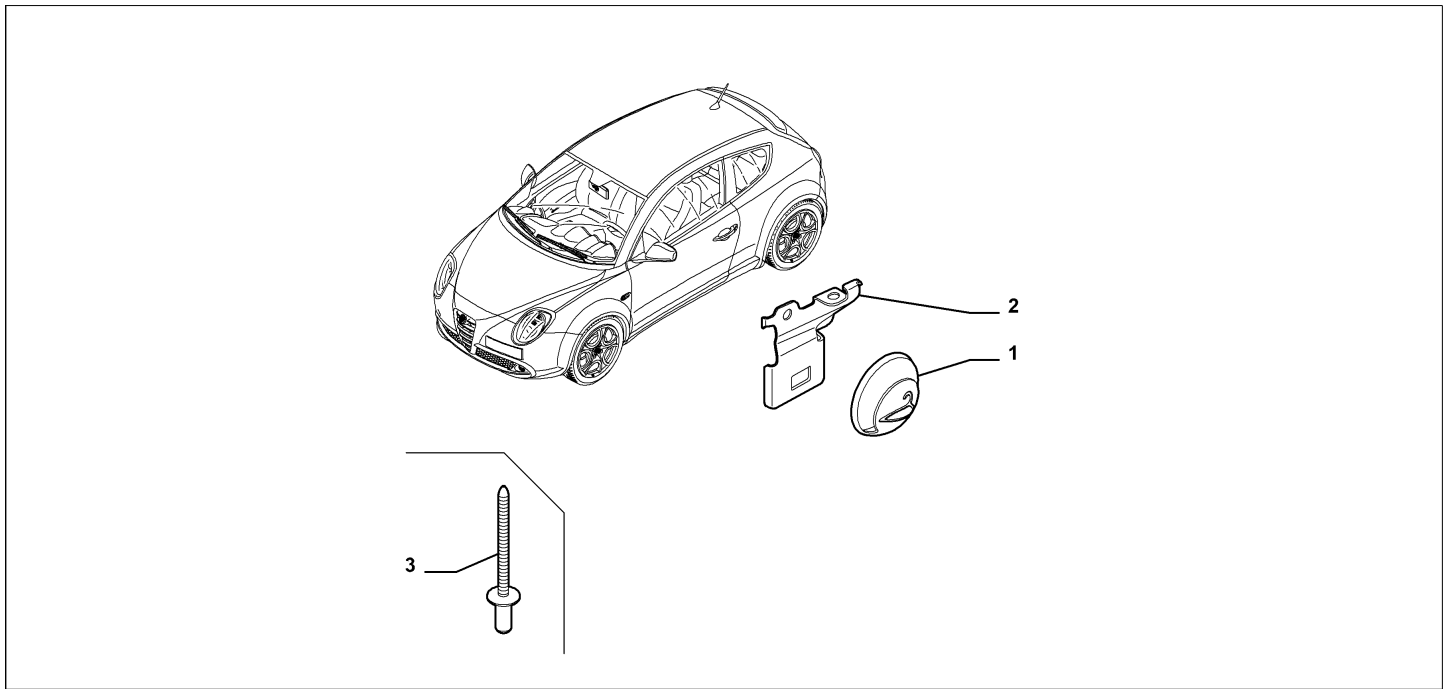

Catalogue	MITO 2008-2011	
Category	22.7 ACCESSORIES AND VARIOUS GASKETS	
Var.	01	
Rev.	00	

Part Num.	Description	Compatibility	Modif.	Qty	Notes	Col.	Reman.
1	735470697 HOOK	!5J3		2	BEIGE		
1	735481451 HOOK	5J3		2	BLACK		
2	50508491 ORNAMENT, RH			01			
2	50508490 ORNAMENT, LH			01			
3	11438592 RIVET			02			

Legend	
5J3	INTERIOR KIT

Catalogue	MITO 2008-2011	
Category	22.7 ACCESSORIES AND VARIOUS GASKETS	
Var.	02	
Rev.	00	

Part Num.	Description	Compatibility	Modif.	Qty	Notes	Col.	Reman.
1	156083498	SUN VISOR, RH		1	BEIGE		
1	156087167	SUN VISOR, RH		1	BEIGE		
1	156087168	SUN VISOR, RH		1	BEIGE		
1	156083499	SUN VISOR, RH		1	BEIGE		
1	156083500	SUN VISOR, RH		1	BEIGE		
1	156092019	SUN VISOR, RH		1	BLACK		
1	156092020	SUN VISOR, RH		1	BLACK		
1	156092021	SUN VISOR, RH		1	BLACK		
1	156092022	SUN VISOR, RH		1	BLACK		
1	156083495	SUN VISOR, LH		1	BEIGE		
1	156083496	SUN VISOR, LH		1	BEIGE		
1	156083497	SUN VISOR, LH		1	BEIGE		
1	156092017	SUN VISOR, LH		1	BLACK TRAILER TOW		
1	156092018	SUN VISOR, LH		1	BLACK		
2	735605147	SUPPORT		2	BEIGE		
2	156106760	SUPPORT		2	BLACK		
3	51777445	SCREW, 8X16		02			
4	51777446	SCREW, 8X16		02			

Legend	
4XB	PLATE IN VARIOUS LANGUAGES ZONE 2
5D7	PLATE IN VARIOUS LANGUAGES ZONE 3
5J3	INTERIOR KIT
RHD	STEERING:RIGHT
LHD	STEERING:LEFT
LL0	TRIM LEVEL:PROGRESSION
LL2	TRIM LEVEL:DISTINCTIVE