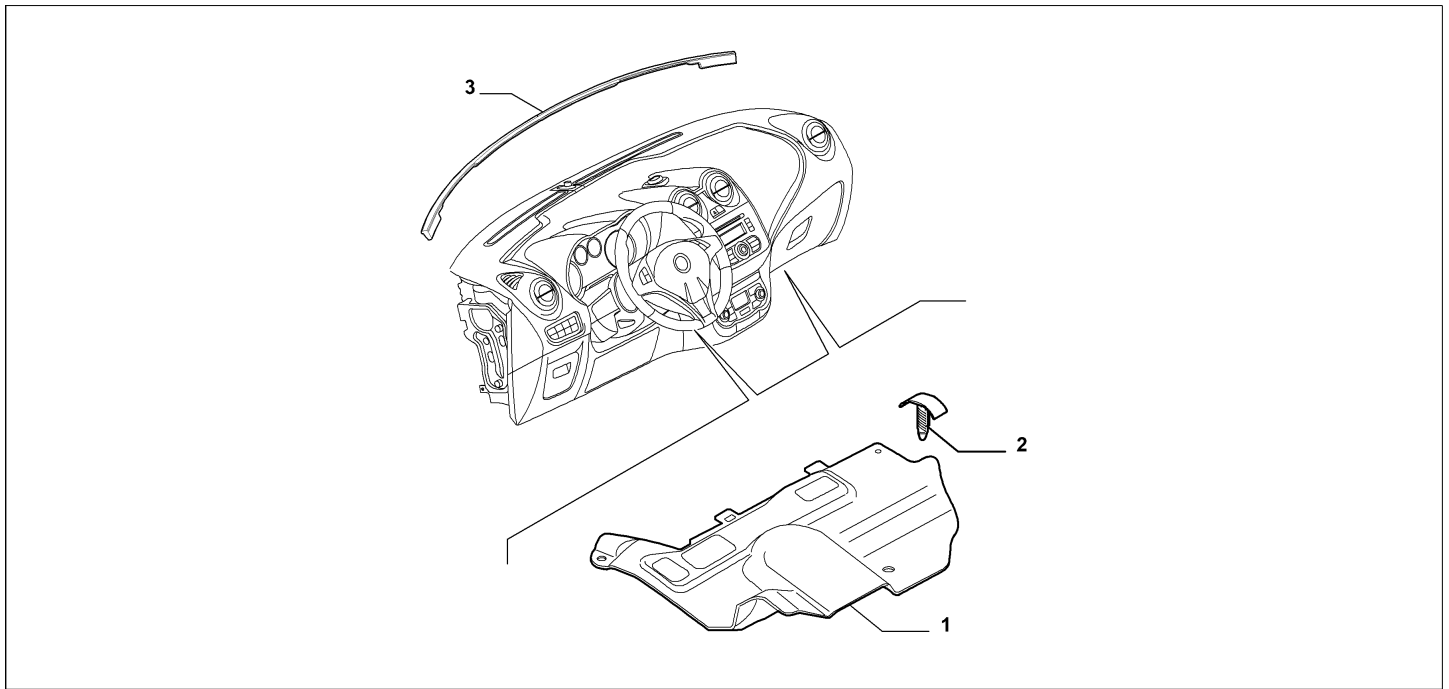

Catalogue	MITO 2008-2011	
Category	22.4 ISOLATIONS AND PADDINGS	
Var.	03	
Rev.	00	

Part Num.	Description	Compatibility	Modif.	Qty	Notes	Col.	Reman.
1	51811771 SOUNDPROOFING, RH	LHD		1			
2	735290437 BUTTON			02			
3	50513519 SEAL GASKET		C14076	01			

Legend	
LHD	STEERING:LEFT
14076	THE GASKET AROUND THE DASH HAS BEEN DISCONTINUED [DAT 06/10/2009]