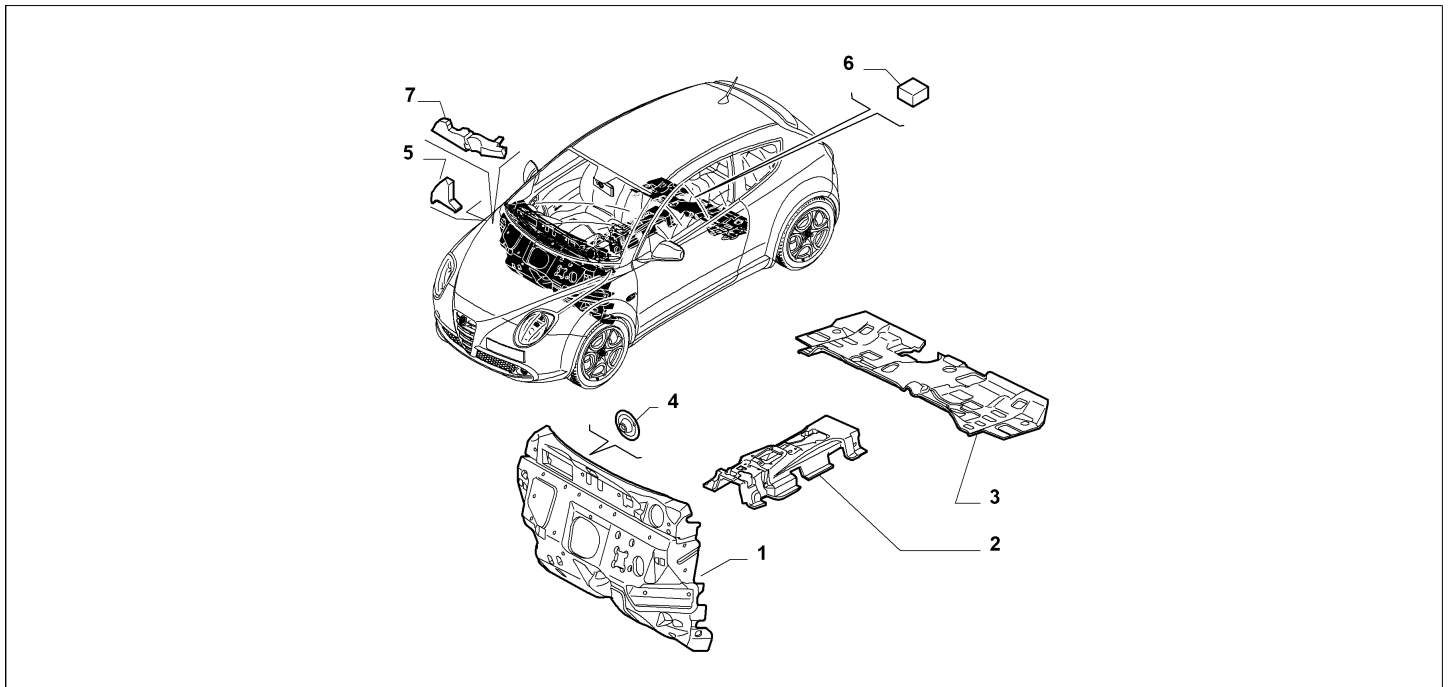

Catalogue	MITO 2008-2011	
Category	22.4 ISOLATIONS AND PADDINGS	
Var.	02	
Rev.	00	

Part Num.	Description	Compatibility	Modif.	Qty	Notes	Col.	Reman.
1	50518770 LINING	NOTURBO+LHD		01			
1	50518770 LINING	TURBO+LHD		01			
1	50518772 LINING	NOTURBO+RHD		1			
1	50518773 LINING	TURBO+RHD		1			
2	51849059 LINING	LHD		1			
2	51849060 LINING	RHD		1			
3	51880668 LINING	DIESEL		1			
4	7799951 BUTTON			06			
5	50515025 WICK			02			
6	50515039 LINING, RH			01			
6	50515040 LINING, LH			01			
7	50509112 SEAL GASKET, RH			01			
7	50509111 SEAL GASKET, LH			01			

Legend	
NOTURBO	(ASPIRATED/TURBO):EXHAUST FAN
TURBO	(ASPIRATED/TURBO):TURBO
DIESEL	FUEL:DIESEL
RHD	STEERING:RIGHT
LHD	STEERING:LEFT