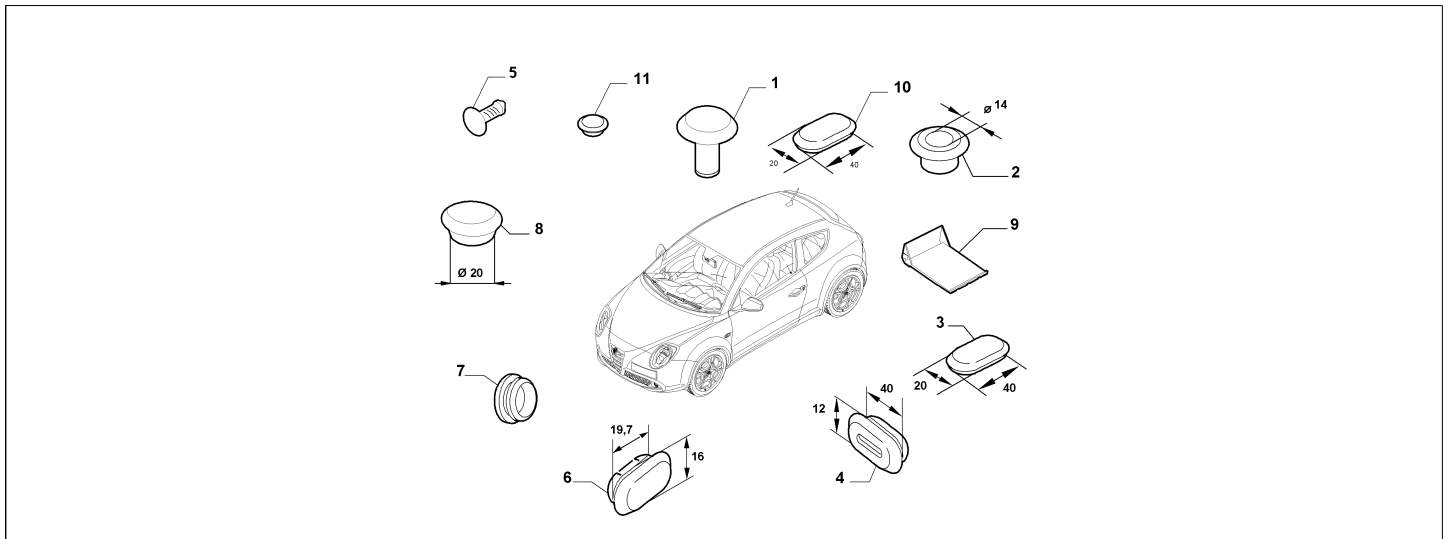

Catalogue	MITO 2008-2011	
Category	22.4 ISOLATIONS AND PADDINGS	
Var.	04	
Rev.	00	

Part Num.	Description	Compatibility	Modif.	Qty	Notes	Col.	Reman.
1	46795157 PLUG, DIAM 20			02			
2	51746230 PLUG			02	BASIC WITHOUT OPTIONAL EXTRAS		
3	51800800 PLUG			03			
4	46780443 PLUG, DIAM 14			06			
5	735266957 BUTTON			01			
6	51751360 PLUG, 12X40			20			
7	82439216 STREAK, 30X30			02			
8	50515034 PLUG			01			
9	50515045 PLUG			01			
10	46845582 PLUG			02			
11	4316521 PLUG			04