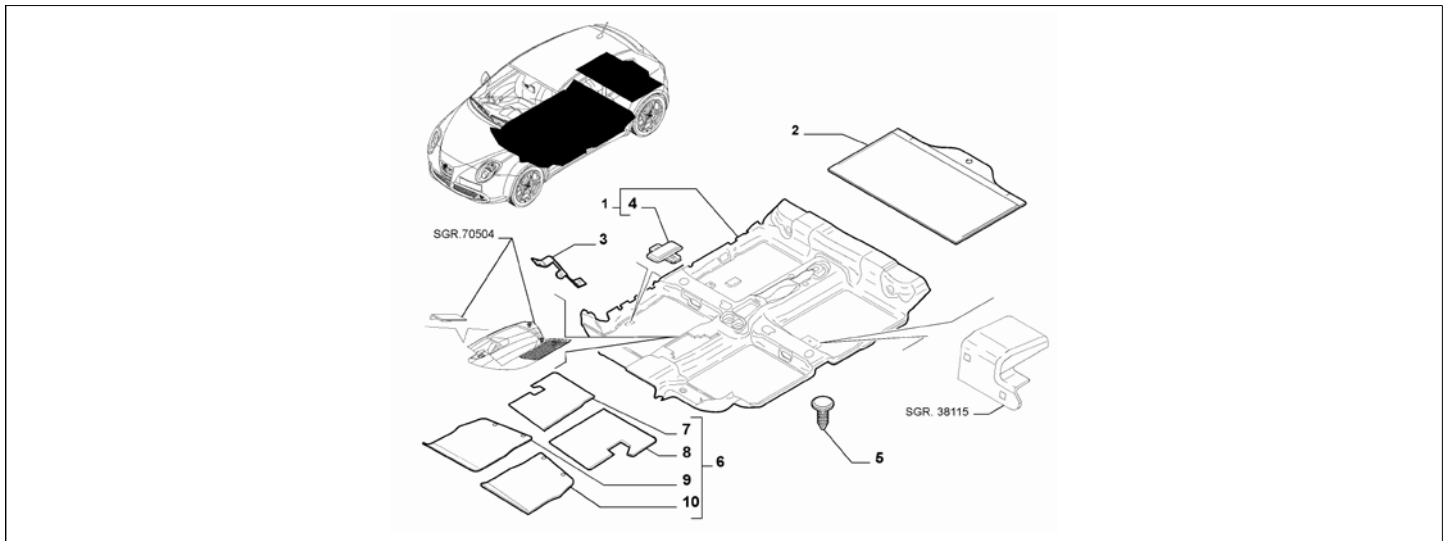

Catalogue	MITO 2008-2011	
Category	22.3 MATS	
Var.	01	RHD
Rev.	00	

Part Num.	Description	Compatibility	Modif.	Qty	Notes	Col.	Reman.
1	156088078	MAT		1			
1	156088080	MAT		1			
1	156088080	MAT		1			
1	156094034	MAT		1			
1	156094035	MAT		1			
2	156083195	MAT		1			
2	156087430	MAT		1			
2	156087430	MAT		1			
3	55703800	BRACKET		01			
4	71744432	LID		02			
5	14568987	BUTTON, M6		02			
6	156087998	MAT		01	C13411		
7	156091256	MAT, REAR RH		1	D13411		
8	156091255	MAT, REAR LH		1	D13411		
9	156087997	MAT, FRONT RH		1	D13411		
10	156087996	MAT, FRONT LH		1	D13411		

Legend	
002	SUSPENSION WITH DAMPING CONTROL
TCT	SPECIFIC GEARBOX
396	PROTECTIVE MATS
718	HI-FI AUDIO SYSTEM
803	SPARE WHEEL
RHD	STEERING:RIGHT
13411	NEW MAT COVERS [DAT 15/03/2009, TEL 1022848]