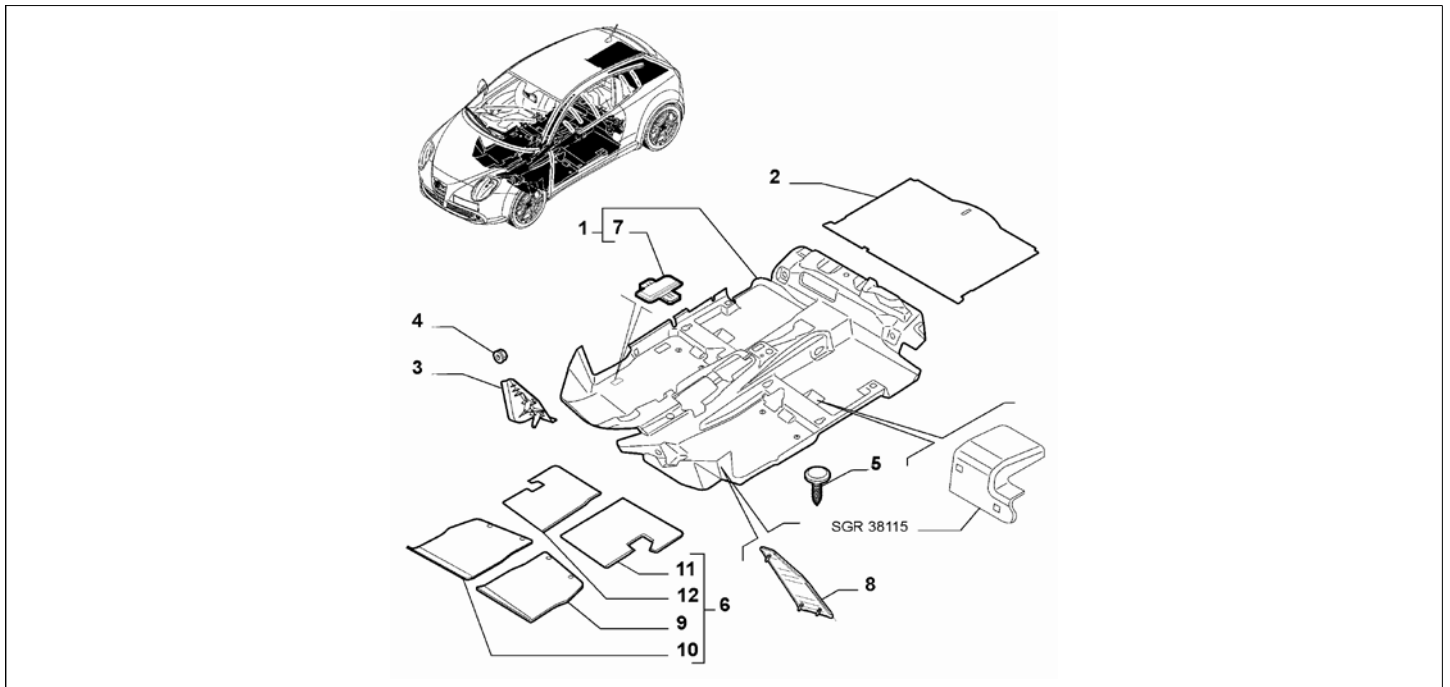

Catalogue	MITO 2008-2011	
Category	22.3 MATS	
Var.	01	LHD
Rev.	00	

Part Num.	Description	Compatibility	Modif.	Qty	Notes	Col.	Reman.
1	156086116	MAT	!002+!025+!140+!TCT+!4CS+!52Y+!718	C14105	1		
1	156086122	MAT	!002+!025+!140+!TCT+!4CS+!52Y+!718	D14105	1		
1	156086118	MAT	!002+025+!140+!TCT+4CS+!52Y+!718		1		
1	156086120	MAT	!002+025+!140+!TCT+!4CS+!52Y+!718		1		
1	156086118	MAT	!002+140+!TCT+4CS+!52Y+!718		1		
1	156086120	MAT	!002+140+!TCT+!4CS+!52Y+!718		1		
1	156086118	MAT	4CS+52Y+!718		1		
1	156086120	MAT	!4CS+52Y+!718		1		
1	156086122	MAT	!002+!025+!140+!TCT+4CS+!52Y+718		1		
1	156086122	MAT	!025+!140+TCT+4CS		1		
1	156086124	MAT	!002+!025+!140+!TCT+!4CS+!52Y+718	C14105	1		
1	156086122	MAT	!002+!025+!140+!TCT+!4CS+!52Y+718	D14105	1		
1	156086124	MAT	!025+!140+TCT+!4CS	C14105	1		
1	156086122	MAT	!025+!140+TCT+!4CS	D14105	1		
1	156086126	MAT	!002+025+!140+!TCT+4CS+!52Y+718		1		
1	156086126	MAT	025+!140+TCT+4CS		1		
1	156086114	MAT	!002+!025+!140+!TCT+4CS+!52Y+!718	C14105	1		
1	156086122	MAT	!002+!025+!140+!TCT+4CS+!52Y+!718	D14105	1		
1	156086128	MAT	!002+025+!140+!TCT+!4CS+!52Y+718		1		
1	156086128	MAT	025+!140+TCT+!4CS		1		
1	156086126	MAT	!002+140+!TCT+4CS+!52Y+718		1		
1	156086126	MAT	140+TCT+4CS		1		
1	156086128	MAT	!002+140+!TCT+!4CS+!52Y+718		1		
1	156086128	MAT	140+TCT+!4CS		1		
1	156086126	MAT	4CS+52Y+718		1		
1	156086128	MAT	!4CS+52Y+718		1		
1	156094030	MAT	002+025+!140+4CS+!718		1		
1	156094030	MAT	002+140+4CS+!718		1		
1	156094031	MAT	002+025+!140+!4CS+!718		1