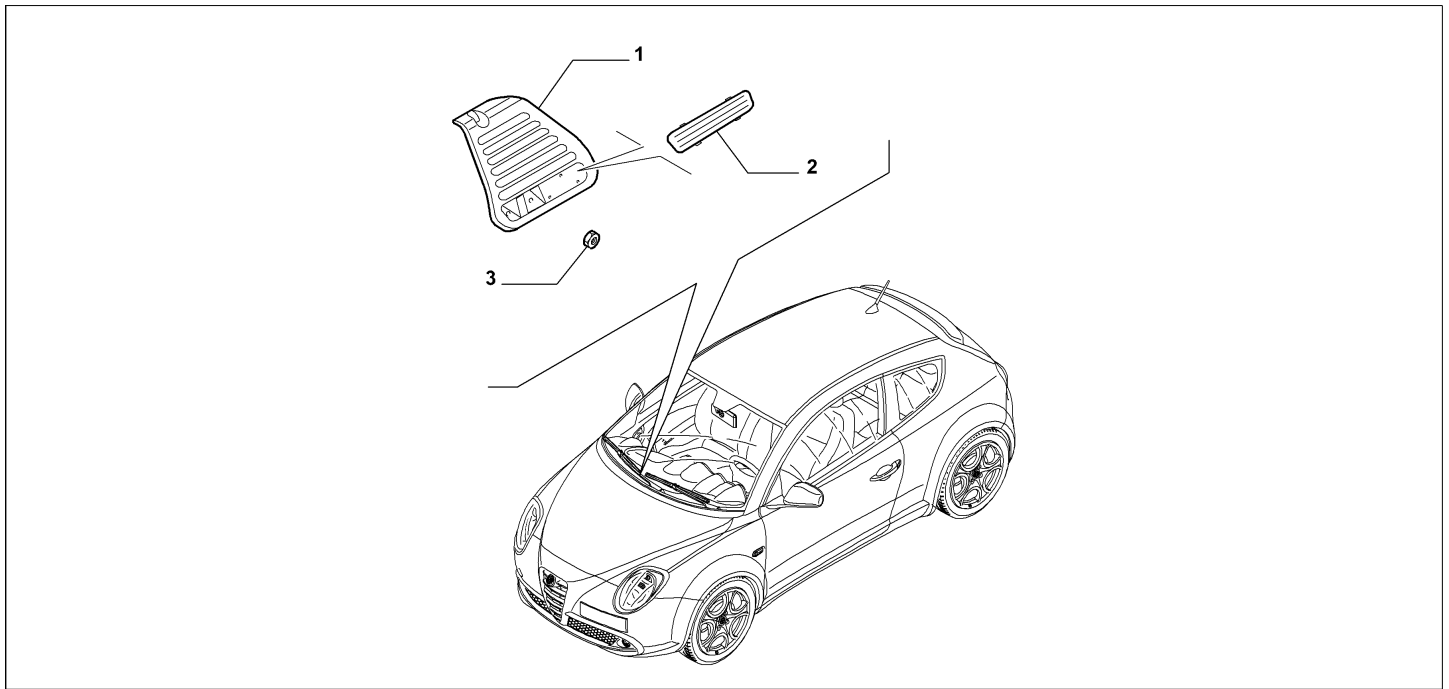

Catalogue	MITO 2008-2011	
Category	22.3 MATS	
Var.	02	LHD
Rev.	00	

Part Num.	Description	Compatibility	Modif.	Qty	Notes	Col.	Reman.
1	735419230 FOOTBOARD, FRONT RH	!TCT+718		1			
1	735419230 FOOTBOARD, FRONT RH	TCT		1			
2	735411141 ORNAMENT	!TCT+718		1			
2	735411141 ORNAMENT	TCT		1			
3	14084711 NUT, M6	718		03			

Legend	
TCT	SPECIFIC GEARBOX
718	HI-FI AUDIO SYSTEM
LHD	STEERING:LEFT