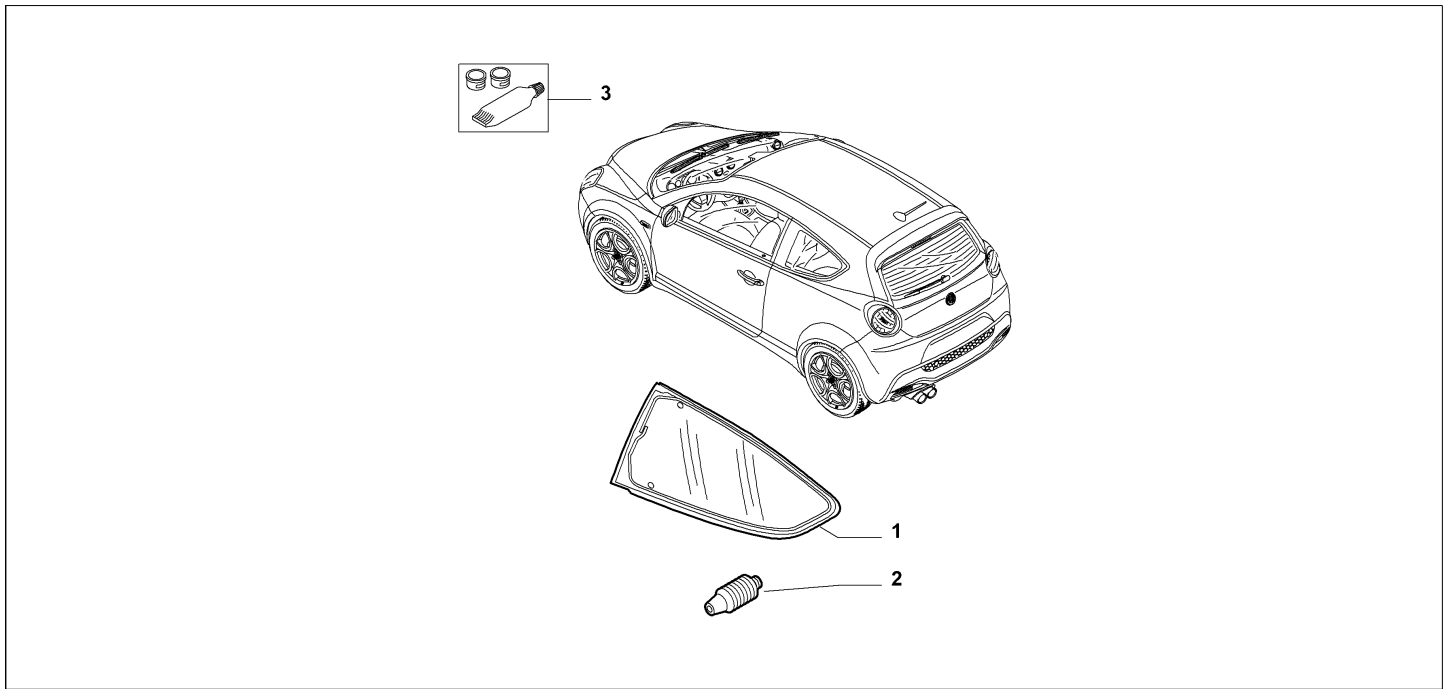

Catalogue	MITO 2008-2011	
Category	21.8 REAR SIDE WINDOW	
Var.	01	
Rev.	00	

Part Num.	Description	Compatibility	Modif.	Qty	Notes	Col.	Reman.
1	50518101	ATHERMAL CRYSTAL, RH	!070+14BJ	1			
1	50518103	ATHERMAL CRYSTAL, RH	070+14BJ	1			
1	50518105	ATHERMAL CRYSTAL, RH	!070+4BJ	1			
1	50518107	ATHERMAL CRYSTAL, RH	070+4BJ	1			
1	50518102	ATHERMAL CRYSTAL, LH	!070+14BJ	1			
1	50518104	ATHERMAL CRYSTAL, LH	070+14BJ	1			
1	50518106	ATHERMAL CRYSTAL, LH	!070+4BJ	1			
1	50518108	ATHERMAL CRYSTAL, LH	070+4BJ	1			
2	51778962	BUTTON		04			
3	71730189	SEALER		01			