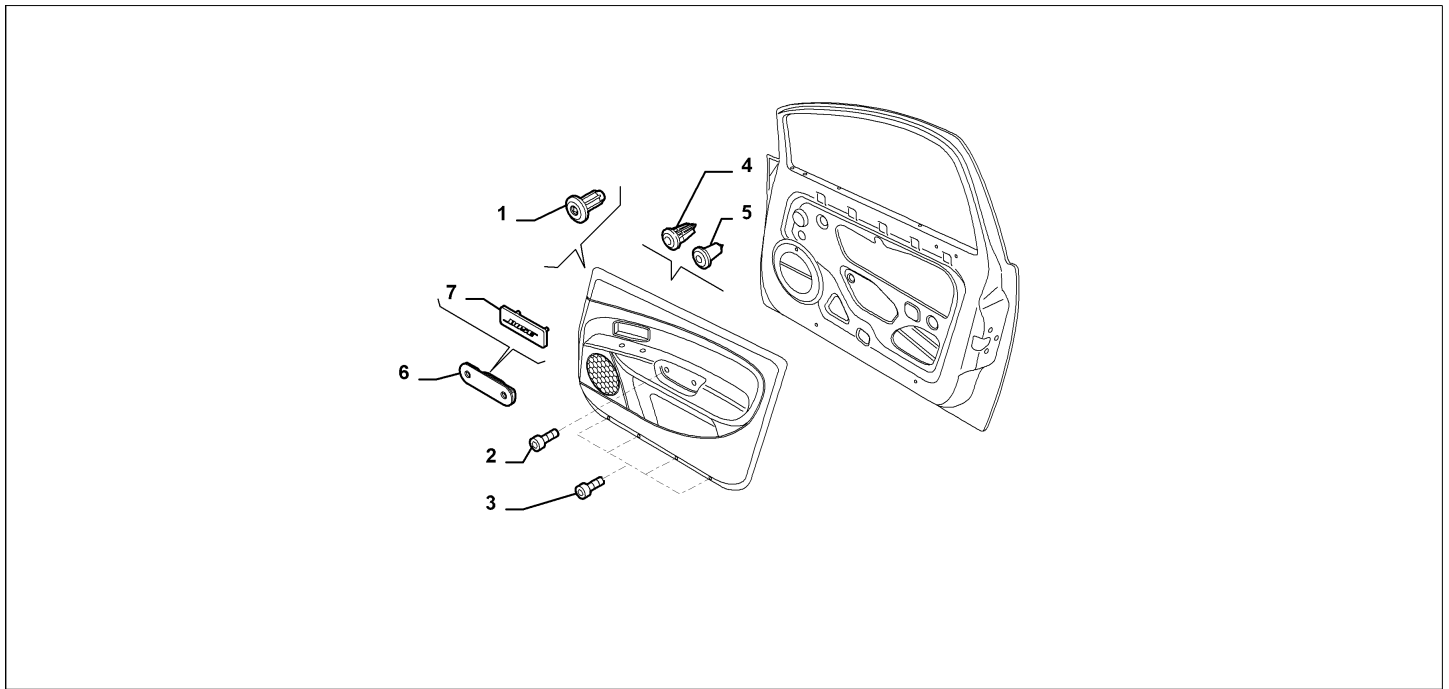

Catalogue	MITO 2008-2011	
Category	[701] MOBILE PARTS AND GLASS / [70134] ACCESSORY FOR FRONT DOOR PANELS	
Var.	01	
Rev.	00	

Part Num.	Description	Compatibility	Modif.	Qty	Notes	Col.	Reman.
1	46408953 PAD			10			
2	11568424 SCREW, M6X25			04			
3	15783507 SCREW, 4X25			10			
4	51779614 BUSH			14			
5	60583806 BUSH			14			
6	156087233 ORNAMENT	718		02			
7	50513257 ORNAMENT	718		02			