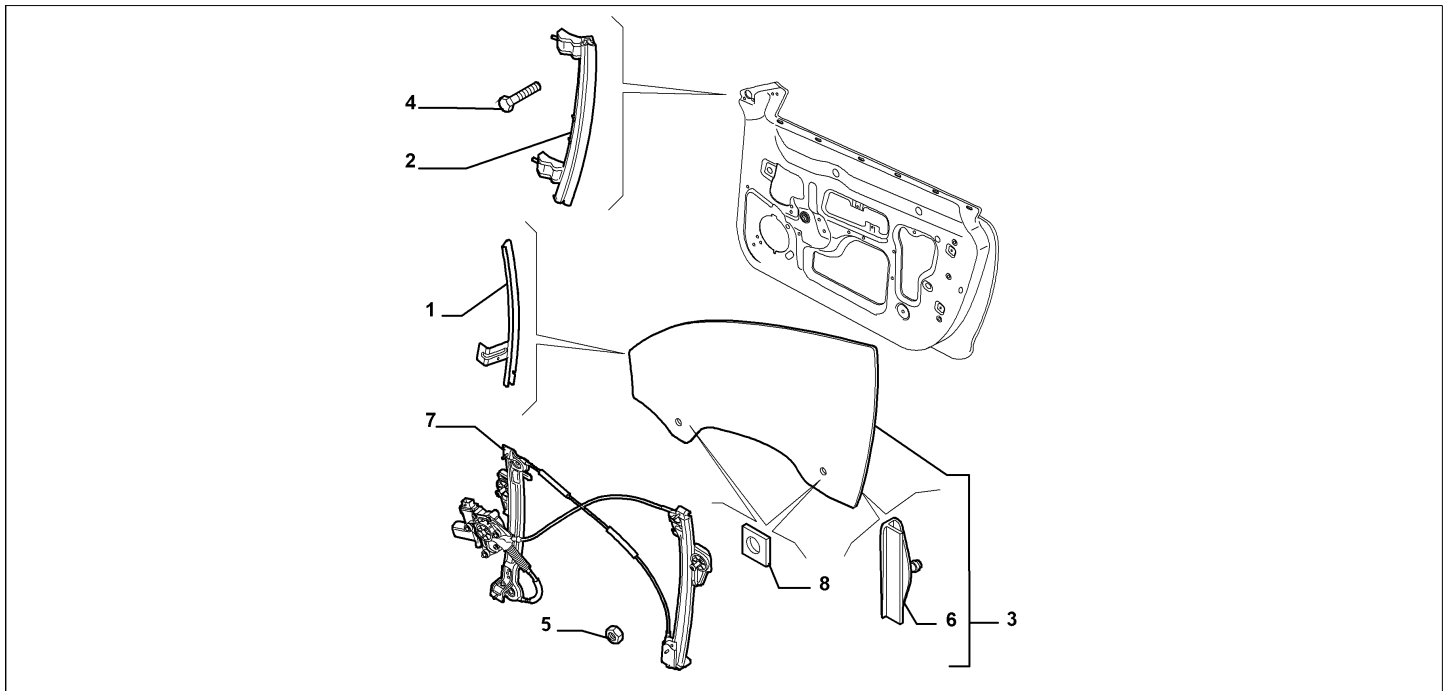

Catalogue	MITO 2008-2011	
Category	21.3 SIDE FRONT DOORS	
Var.	02	
Rev.	00	

Part Num.	Description	Compatibility	Modif.	Qty	Notes	Col.	Reman.
1	50509117 GLASS RUN, RH			01			
1	50509137 GLASS RUN, LH			01			
2	50509149 GLASS RUN, RH			01			
2	50509150 GLASS RUN, LH			01			
3	50516421 ATHERMAL CRYSTAL, RH			01			
3	50516422 ATHERMAL CRYSTAL, LH			01			
4	46797973 SCREW			04			
5	13046118 NUT, M6			06			
6	7798609 PAD			02			
7	50509157 WINDOW REGULATOR, RH		C13220	01			
7	50515589 WINDOW REGULATOR, RH		D13220, C14551	01			
7	50520950 WINDOW REGULATOR, RH		D14551	01			
7	50509158 WINDOW REGULATOR, LH		C13220	01			
7	50515590 WINDOW REGULATOR, LH		D13220, C14551	01			
7	50520951 WINDOW REGULATOR, LH		D14551	01			
8	51813788 FELT			02			

Legend	
13220	NEW LEFT AND RIGHT WINDOW REGULATORS [DAT 15/12/2008]
14551	NEW FRONT RH/LH DOOR POWER-WINDOW UNITS [DAT 12/11/2010]