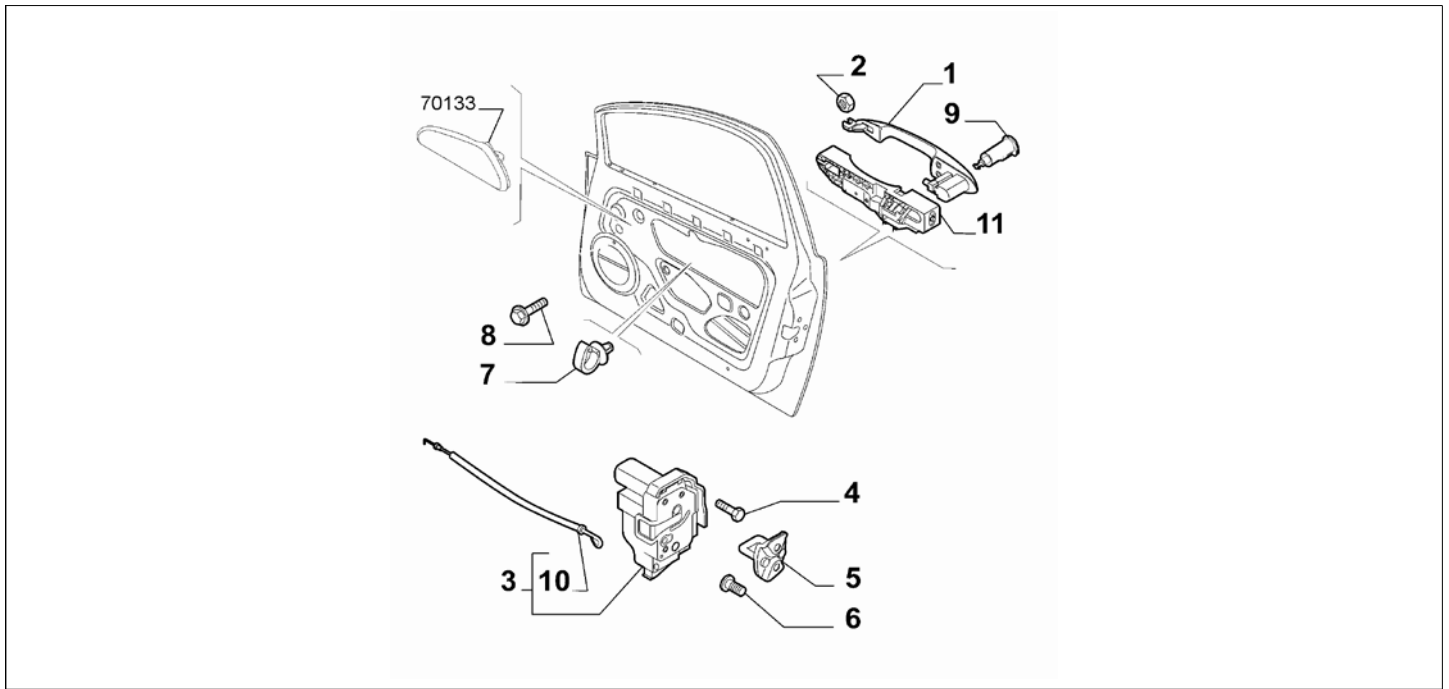

Catalogue	MITO 2008-2011	
Category	21.3 SIDE FRONT DOORS	
Var.	03	
Rev.	00	

Part Num.	Description	Compatibility	Modif.	Qty	Notes	Col.	Reman.
1	156084182	HANDLE, RH	LHD+5IX		01		
1	156088218	HANDLE, RH	LHD+5IX		01		
1	156084183	HANDLE, LH	LHD+5IX		01		
1	156088219	HANDLE, LH	LHD+5IX		01		
1	156084183	HANDLE, RH	RHD+5IX		01		
1	156088219	HANDLE, RH	RHD+5IX		01		
1	156084182	HANDLE, LH	RHD+5IX		01		
1	156088218	HANDLE, LH	RHD+5IX		01		
2	12577811	NUT, M5			06		
3	50516614	LOCK, RH	LHD+I064	C13961	01		
3	50519050	LOCK, RH	LHD+I064	D13961	01		
3	50516616	LOCK, RH	LHD+064	C13961	01		
3	50519051	LOCK, RH	LHD+064	D13961	01		
3	50516620	LOCK, LH	LHD+I064	C13961	01		
3	50519058	LOCK, LH	LHD+I064	D13961	01		
3	50516622	LOCK, LH	LHD+064	C13961	01		
3	50519059	LOCK, LH	LHD+064	D13961	01		
3	50516618	LOCK, RH	RHD+064	C13961	01		
3	50519052	LOCK, RH	RHD+064	D13961	01		
3	50516624	LOCK, LH	RHD+064	C13961	01		
3	50519060	LOCK, LH	RHD+064	D13961	01		
3	50517084	LOCK, RH	RHD+I064	C13961	01		
3	50519053	LOCK, RH	RHD+I064	D13961	01		
3	50517086	LOCK, LH	RHD+I064	C13961	01		
3	50519061	LOCK, LH	RHD+I064	D13961	01		
4	46401657	SCREW AND WASHERASSY			06		
5	50512981	STRIKER PLATE			02		
6	51805249	SCREW, M8X30			04		
7	14573280	CLIP			02