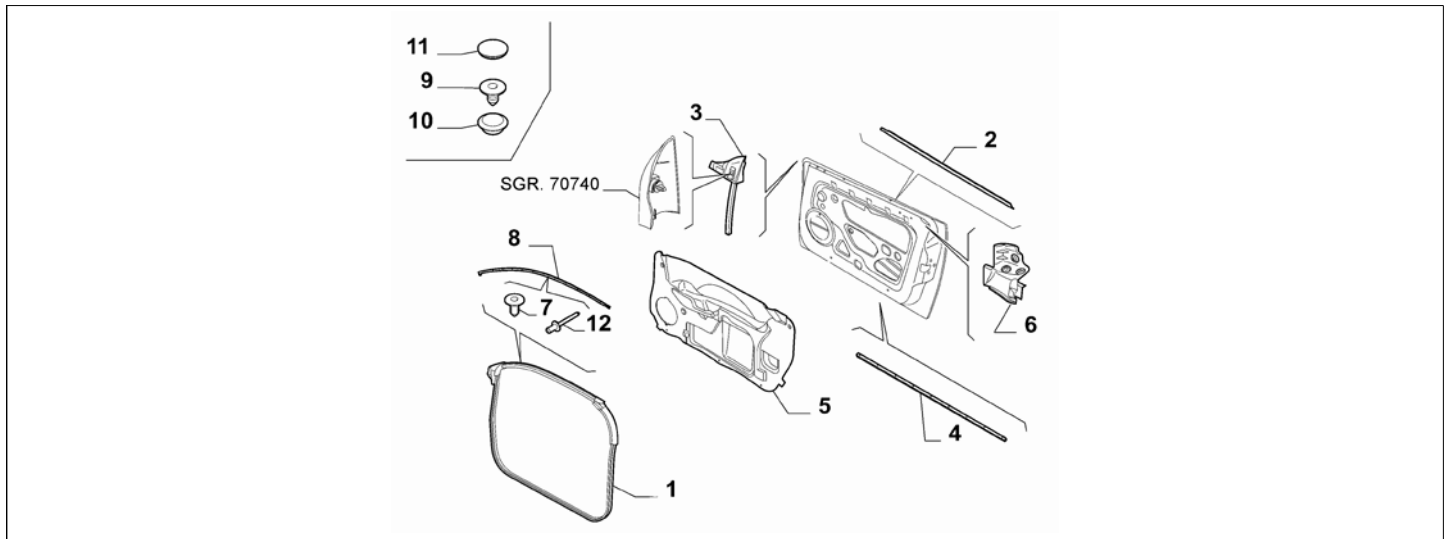

Catalogue	MITO 2008-2011	
Category	21.3 SIDE FRONT DOORS	
Var.	04	
Rev.	00	

Part Num.	Description	Compatibility	Modif.	Qty	Notes	Col.	Reman.
1	50514081	RUBBER WEATHER_STRIP, RH	C13491	01			
1	50518261	RUBBER WEATHER_STRIP, RH	D13491	01			
1	50514082	RUBBER WEATHER_STRIP, LH	C13491	01			
1	50518262	RUBBER WEATHER_STRIP, LH	D13491	01			
2	50509147	SEAL GASKET, RH	I4BJ	01			
2	50509148	SEAL GASKET, LH	I4BJ	01			
2	50511586	SEAL GASKET, RH	4BJ	01			
2	50511587	SEAL GASKET, LH	4BJ	01			
3	50513982	SEAL GASKET, RH		01			
3	50513983	SEAL GASKET, LH		01			
4	50509163	SEAL GASKET, RH		02			
5	50509160	PROTECTION, RH		01			
5	50509161	PROTECTION, LH		01			
6	50512392	BRACKET, RH	C14249	01			
6	50520467	BRACKET, RH	D14249	01			
6	50512393	BRACKET, LH	C14249	01			
6	50520468	BRACKET, LH	D14249	01			
7	735423216	BUTTON		01			
8	50510669	MOULDING, RH		01			
8	50510671	MOULDING, LH		01			
9	14506987	PLUG	C14429	02			
10	4316521	PLUG		02			
11	50513985	BUTTON		02			
12	11438592	RIVET		11			

Legend	
4BJ	MOLDINGS
13491	NEW DOORS WITHOUT BOTH HINGES AND GASKING [DAT 15/01/2009, TEL 01022848]
14249	NEW GLASS SCRAPER BUTTING [DAT 25/06/2010]
14429	NEW RH/LH FRONT PANELED DOORS [DAT 17/09/2010]