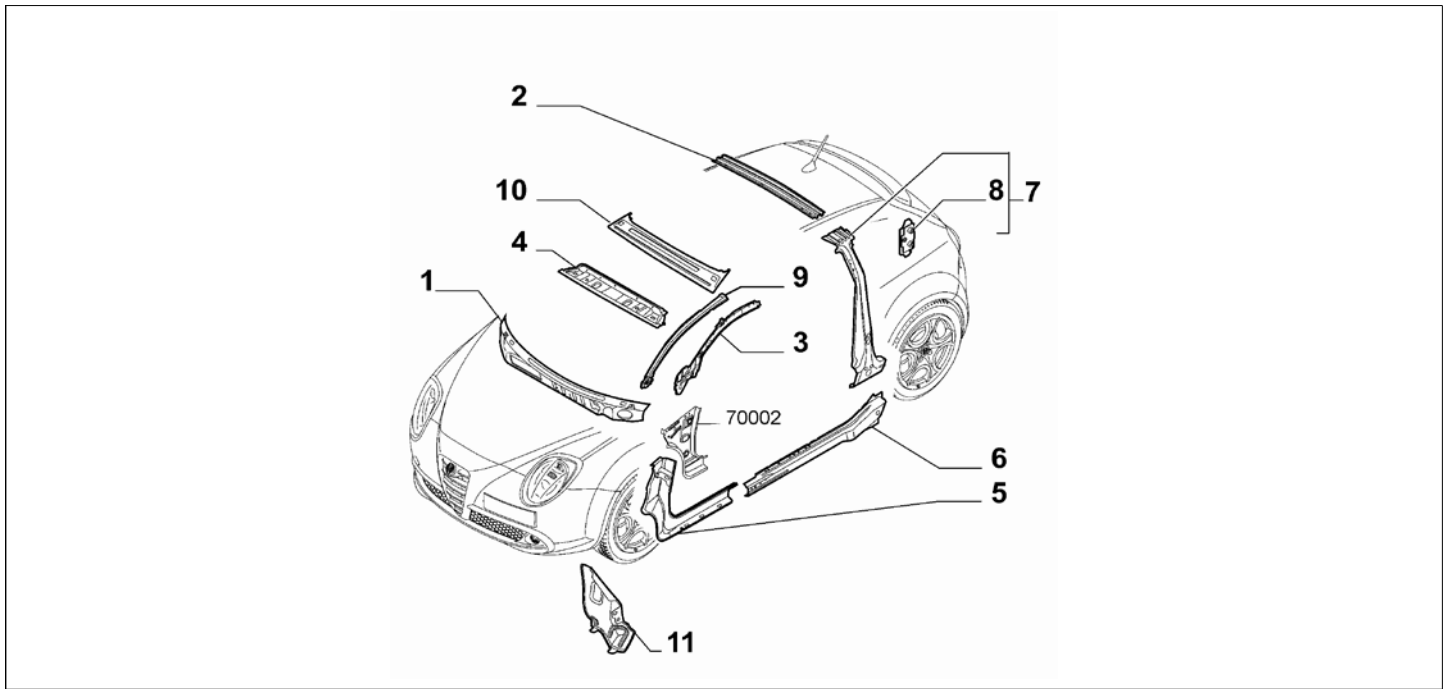

Catalogue	MITO 2008-2011	
Category	20.3 BODYSHELL, STRUCTURE (CENTRAL PART)	
Var.	01	
Rev.	00	

Part Num.	Description	Compatibility	Modif.	Qty	Notes	Col.	Reman.
1	50508994	CROSSRAIL	LHD	C14210	01		
1	50518702	CROSSRAIL	LHD	D14210, C15086	01		
1	50522027	CROSSRAIL	LHD	D15086	01		
1	50509055	CROSSRAIL	RHD	C15086	01		
1	50522028	CROSSRAIL	RHD	D15086	01		
2	50508723	BOW, CENTRALE	I400		1		
3	50549577	SIDE RAIL, RIGHT			01		
3	50549579	SIDE RAIL, LEFT			01		
4	50509061	CROSSRAIL, UPPER FRONT	I400		01		
4	50509062	CROSSRAIL, UPPER FRONT	400		01		
5	50508737	METAL LINING, RIGHT			01		
5	50508753	METAL LINING, LEFT			01		
6	50510279	SIDE MEMBER, RIGHT			01		
6	50510280	SIDE MEMBER, LEFT			01		
7	50509204	REINFORCEMENT, RIGHT			01		
7	50509209	REINFORCEMENT, LEFT			01		
8	46827849	REINFORCEMENT			02		
9	50549581	SIDE RAIL, RIGHT			01		
9	50549584	SIDE RAIL, LEFT			01		
10	50509047	BOXED PANEL	400		01		
11	50509333	PROTECTION, RIGHT			01		
11	50509371	PROTECTION, LEFT			01		

Legend	
400	LONG OPENABLE ELECTRIC SUNROOF
RHD	STEERING:RIGHT
LHD	STEERING:LEFT
14210	NEW WINDSCREEN LOWER FRAME [DAT 09/11/2009]
15086	Adoption of new trim plus new pins [DAT 28/09/2011]