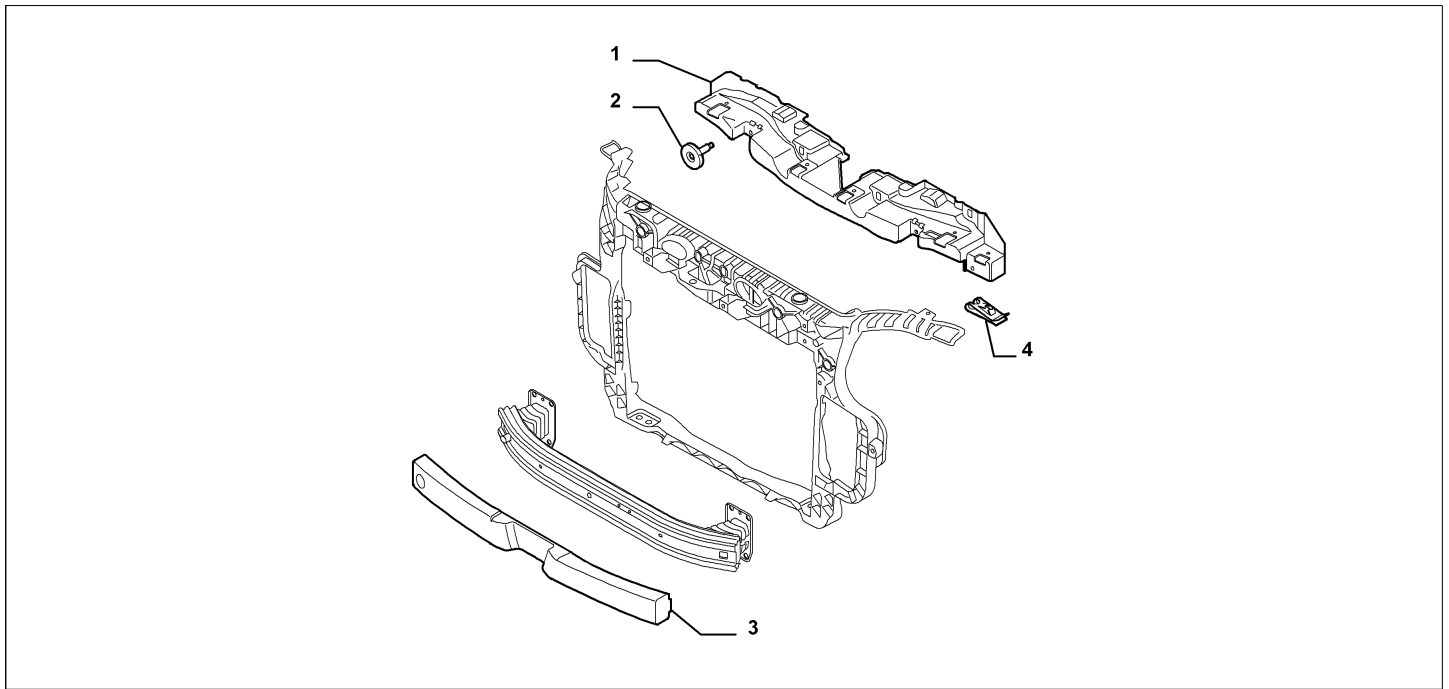

Catalogue	MITO 2008-2011	
Category	20.2 BODYSHELL,STRUCTURE	
Var.	02	
Rev.	00	

Part Num.	Description	Compatibility	Modif.	Qty	Notes	Col.	Reman.
1	50517633 CROSSRAIL			1			
2	51810312 SCREW			06			
3	50508666 WICK			1			
4	14189071 BRACKET, M6			08