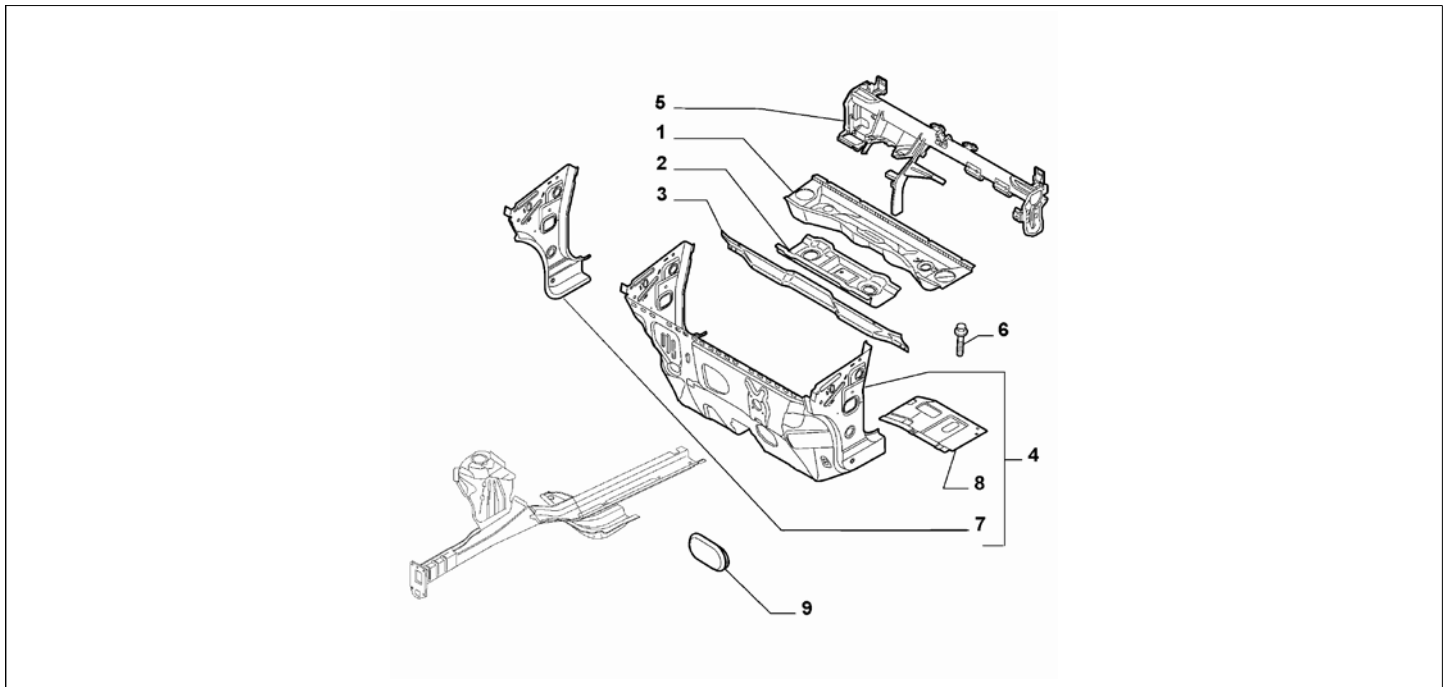

Catalogue	MITO 2008-2011	
Category	20.2 BODYSHELL, STRUCTURE	
Var.	04	
Rev.	00	

Part Num.	Description	Compatibility	Modif.	Qty	Notes	Col.	Reman.
1	50510128 DASH/PANEL	LHD		01			
1	50508616 DASH/PANEL	RHD		01			
2	55700006 CROSSRAIL	LHD		01			
2	55701338 CROSSRAIL	RHD		01			
3	55700204 CROSSRAIL			01			
4	55700008 DASH/PANEL	LHD		01			
4	55700009 DASH/PANEL	RHD	C13495	01			
4	51861624 DASH/PANEL	RHD	D13495	01			
5	50508426 CROSSRAIL	LHD+S/S		1			
5	50516554 CROSSRAIL	LHD+S/S		1			
5	50508427 CROSSRAIL	RHD+S/S		1			
5	50516558 CROSSRAIL	RHD+S/S		1			
6	51783785 SCREW AND WASHER ASSY			06			
7	51873512 SIDE PANEL, RIGHT			01			
7	51873515 SIDE PANEL, LEFT			01			
8	55701398 PROTECTION, RIGHT			01			
8	55701397 PROTECTION, LEFT			01			
9	55703483 PLUG, TAPPO	TCT		1			

Legend	
TCT	SPECIFIC GEARBOX
S/S	STOP&START
RHD	STEERING:RIGHT
LHD	STEERING:LEFT
13495	NEW DASHBOARD SIDE AND ISOLATION [DAT 15/08/2009]