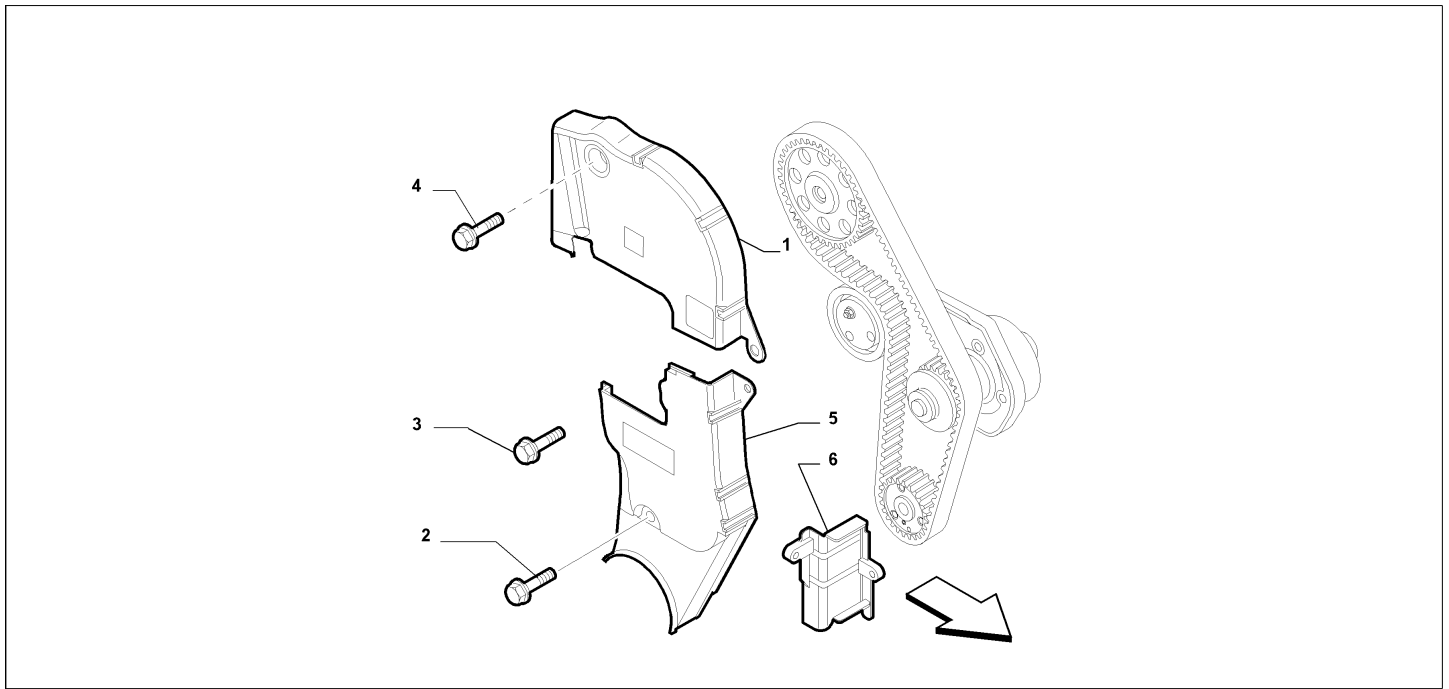

Catalogue	MITO 2008-2011	
Category	2.4 CAMSHAFT DRIVE	
Var.	02	1.4 + PETROL + 78HP
Rev.	00	

PartNumb.	Description	Compatibility	Modif.	Qty	Notes	Col.	Reman.
1	55268544 COVER, SUP			01			
2	18750524 SCREW, M6X32			01			
3	16281924 SCREW, M8X14			01			
4	55189457 SCREW			01			
5	55196398 COVER, INF			01			
6	55190724 PROTECTION			01			

Legend	
1.4	HORSE POWER (MARKET):1370
PETROL	FUEL:PETROL
78HP	POWER:1.4 FIRE 16V 78HP EURO5