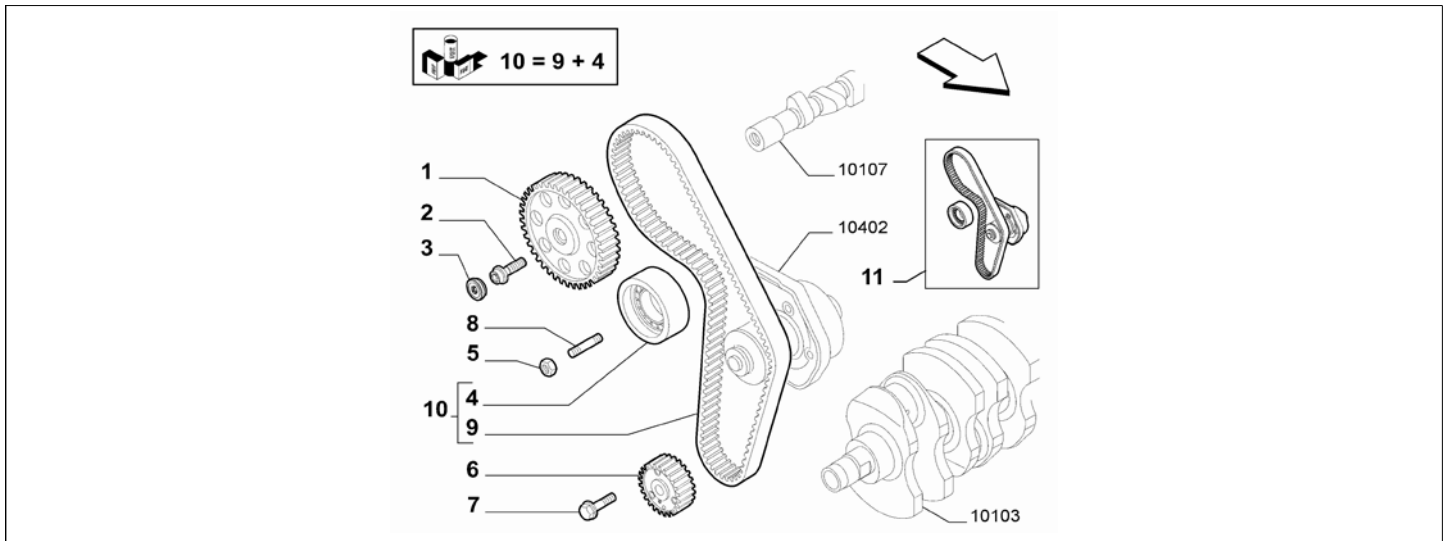

Catalogue	MITO 2008-2011	
Category	2.4 CAMSHAFT DRIVE	
Var.	01	1.4 + PETROL + 78HP
Rev.	00	

PartNumb.	Description	Compatibility	Modif.	Qty	Notes	Col.	Reman.
1	55181254 ADVANCE VARIATOR			01			
2	55181253 SCREW			01			
3	55191442 PLUG			01			
4	55282233 ADJUSTABLE TIGHTENER			01			
5	55226298 NUT			01			
6 A	55266538 DRIVEN GEAR			01			
6 A	6000100216 DRIVEN GEAR			01			
7	46778599 SCREW			01			
8	13544021 STUD, M8X16X40			01			
9	46403659 BELT			01			
10 A	71736717 DISTRIBUTION CONTROL UNIT			01			
10 A	6001073303 DISTRIBUTION CONTROL UNIT, ESSENTIAL PARTS			01			
11	71771575 KIT, WATER PUMP + DISTRIBUTION CONTROL ASSEMBLY			1			

Legend	
1.4	HORSE POWER (MARKET):1370
PETROL	FUEL:PETROL
78HP	POWER:1.4 FIRE 16V 78HP EURO5

Catalogue	MITO 2008-2011	
Category	2.4 CAMSHAFT DRIVE	
Var.	02	1.4 + PETROL + 78HP
Rev.	00	

PartNumb.	Description	Compatibility	Modif.	Qty	Notes	Col.	Reman.
1	55268544 COVER, SUP			01			
2	18750524 SCREW, M6X32			01			
3	16281924 SCREW, M8X14			01			
4	55189457 SCREW			01			
5	55196398 COVER, INF			01			
6	55190724 PROTECTION			01			