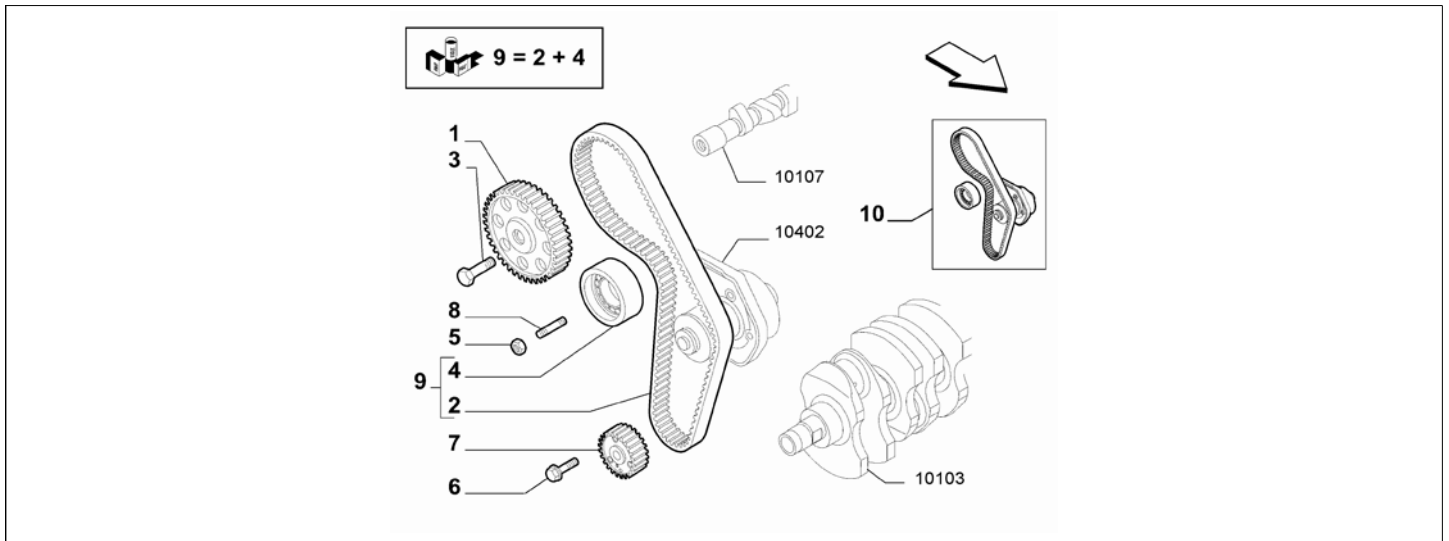

Catalogue	MITO 2008-2011	
Category	2.4 CAMSHAFT DRIVE	
Var.	01	1.4 + PETROL + (78HP, 105HP, 120HP, 155HP, 135HP, 170HP)
Rev.	00	

PartNumb.	Description	Compatibility	Modif.	Qty	Notes	Col.	Reman.
1	55266539 GEAR			01			
2	46403659 BELT			01			
3	46467909 SCREW			01			
4	55282233 ADJUSTABLE TIGHTENER			01			
5	55226298 NUT			01			
6	46778599 SCREW, M12X1			01			
7 A	55266538 DRIVEN GEAR			01			
7 A	6000100216 DRIVEN GEAR			01			
8	13544021 STUD, 16X12X25			01			
9 A	71736717 DISTRIBUTION CONTROL UNIT			01			
9 A	6001073303 DISTRIBUTION CONTROL UNIT, ESSENTIAL PARTS			01			
10	71771575 KIT, WATER PUMP + DISTRIBUTION CONTROL ASSEMBLY			1			

Legend	
1.4	HORSE POWER (MARKET):1370
PETROL	FUEL:PETROL
155HP	POWER:1.4 FIRE 16V TURBO 155HP (EURO 5)
170HP	POWER:1.4 FIRE 16V TURBO MULTIAIR 170HP EURO 5
78HP	POWER:1.4 FIRE 16V 78HP EURO5
105HP	POWER:1.4 FIRE 16V MULTIAIR 105HP (EURO 5)
120HP	POWER:120HP
135HP	POWER:1.4 FIRE 16V TURBO MULTIAIR 135 HP EURO 5