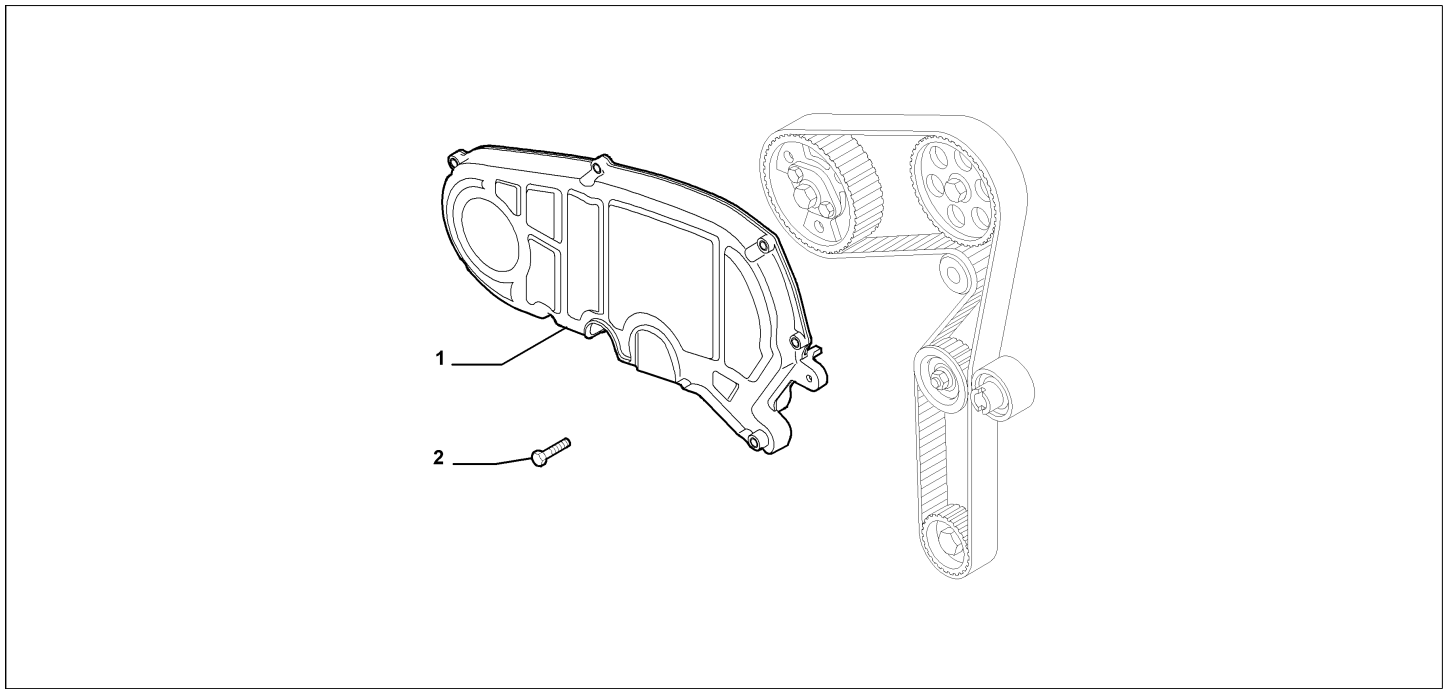

Catalogue	MITO 2008-2011	
Category	2.4 CAMSHAFT DRIVE	
Var.	02	1.6D
Rev.	00	

	PartNumb.	Description	Compatibility	Modif.	Qty	Notes	Col.	Reman.
1	55205590	COVER			01			
2	82485531	SCREW AND WASHER ASSY			07			
2	12639724	PLANE WASHER			07			

Legend	
1.6D	HORSE POWER (MARKET):1598