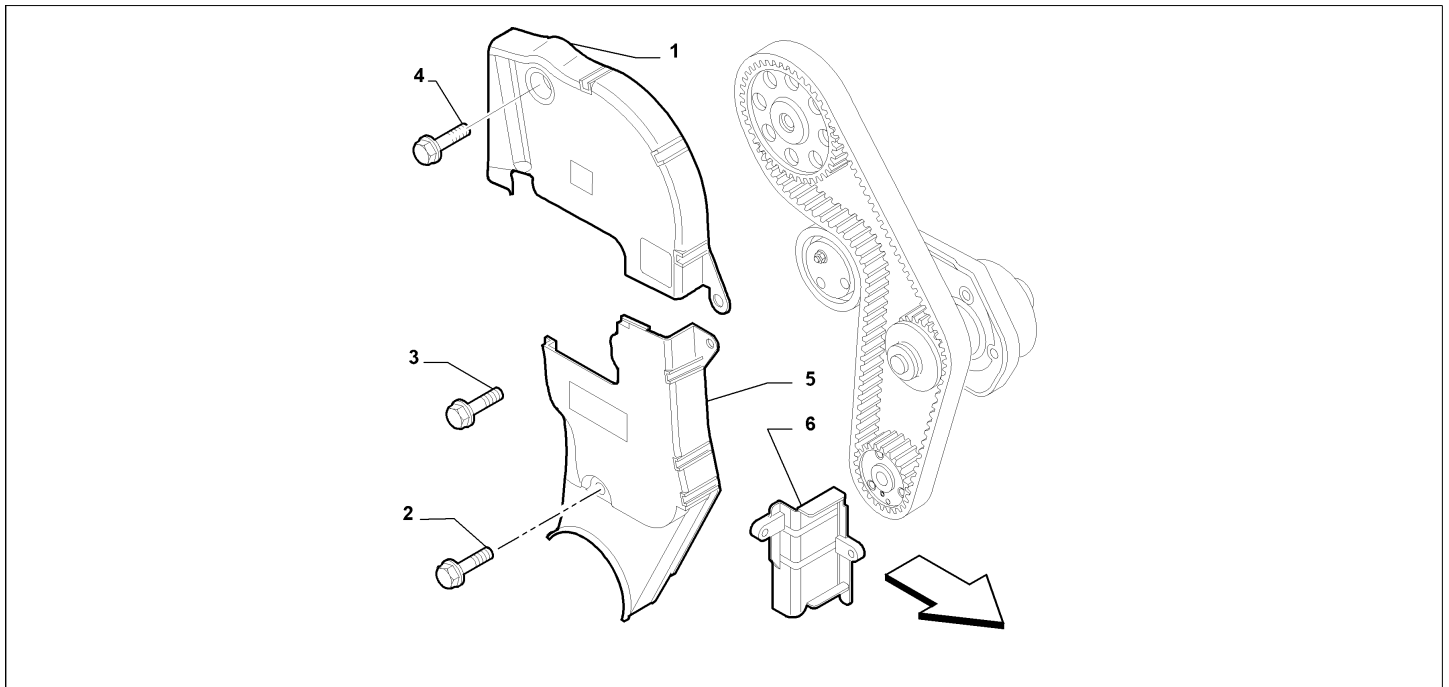

Catalogue	MITO 2008-2011	
Category	2.4 CAMSHAFT DRIVE	
Var.	02	1.4 + PETROL + 105HP, 155HP, 120HP, 135HP, 170HP
Rev.	00	

	PartNumb.	Description	Compatibility	Modif.	Qty	Notes	Col.	Reman.
1	55268545	COVER, SUP	120HP, 155HP		01			
1	55213533	COVER, SUP	NOTURBO		01			
1	55268547	COVER, SUP	135HP, 170HP		01			
2	18750624	SCREW, M6X32			01			
2	55270872	SCREW AND WASHERASSY, M6X16			01			
3	16281924	SCREW, M8X14			01			
3	16287124	SCREW, M8X20			01			
4	55189457	SCREW			01			
5	55209932	COVER, INF	120HP, 155HP, 135HP, 170HP		01			
5	55196398	COVER, INF	NOTURBO		01			
6	55190724	PROTECTION			01			

Legend	
NOTURBO	(ASPIRATED/TURBO):EXHAUST FAN
1.4	HORSE POWER (MARKET):1370
PETROL	FUEL:PETROL
155HP	POWER:1.4 FIRE 16V TURBO 155HP (EURO 5)
170HP	POWER:1.4 FIRE 16V TURBO MULTIAIR 170HP EURO 5
105HP	POWER:1.4 FIRE 16V MULTIAIR 105HP (EURO 5)
120HP	POWER:120HP
135HP	POWER:1.4 FIRE 16V TURBO MULTIAIR 135 HP EURO 5