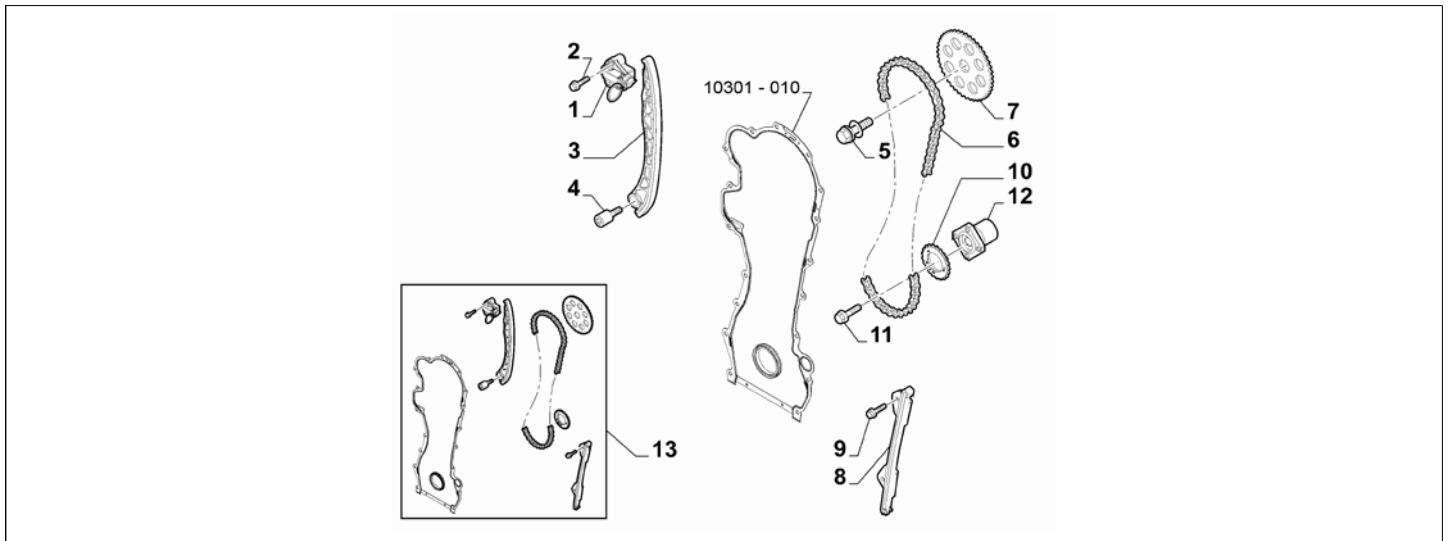

Catalogue	MITO 2008-2011	
Category	2.4 CAMSHAFT DRIVE	
Var.	01	1.3D + DIESEL + (95HP, 85HP) + EURO5
Rev.	00	

PartNumb.	Description	Compatibility	Modif.	Qty	Notes	Col.	Reman.
1	46336744 CHAIN STRETCHER			01			
2	55192177 SCREW, M6X32			02			
3	55205448 PAD			01			
4	46337475 SCREW			01			
5	55192211 SCREW AND WASHER ASSY, M12			01			
6	55283520 CHAIN			01			
7	55251472 DRIVEN GEAR, 42 DENTI			01			
8	55205447 PAD			01			
9	16296921 SCREW, M6X14			02			
10	55195293 DRIVING GEAR, 21 DENTI			01			
11	55187537 SCREW, M14X60			01			
12	55199493 FLANGE			01			
13	71777824 DISTRIBUTION CONTROL UNIT			1			

Legend	
1.3D	HORSE POWER (MARKET):1.3
DIESEL	FUEL:DIESEL
EURO5	ECOLOGY:LIM.ECC PHASE 5
85HP	POWER:1.3 SDE 85HP EURO5
95HP	POWER:95HP