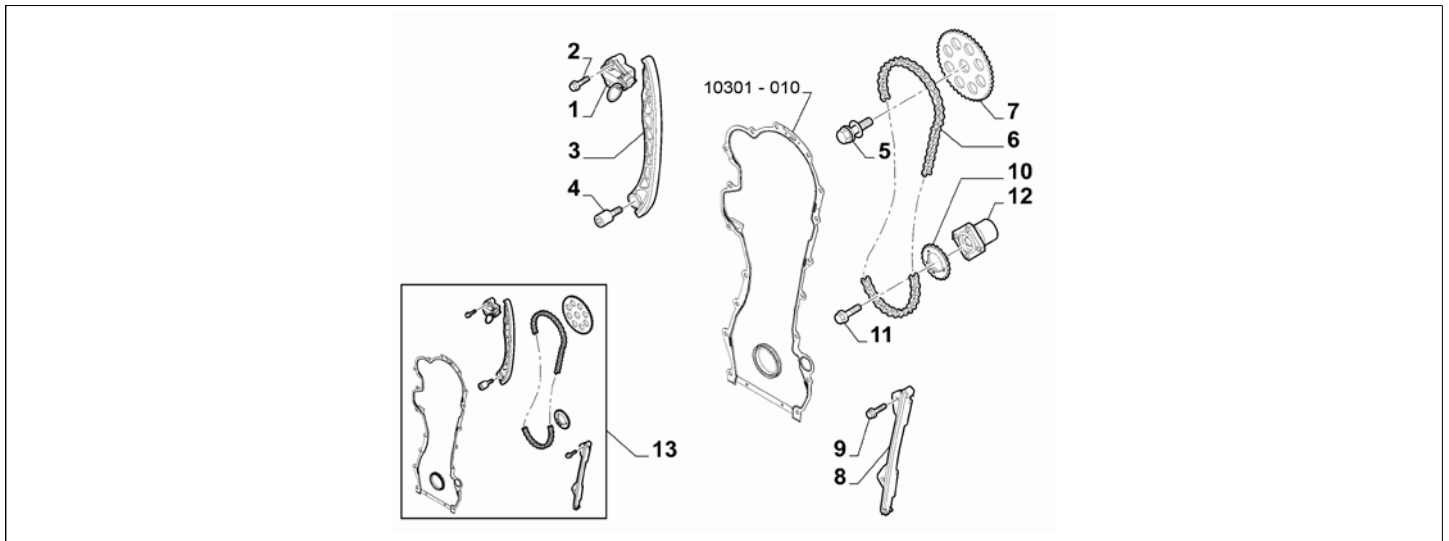

Catalogue	MITO 2008-2011	
Category	2.4 CAMSHAFT DRIVE	
Var.	01	1.3D + DIESEL + 90HP + EURO4
Rev.	00	

PartNumb.	Description	Compatibility	Modif.	Qty	Notes	Col.	Reman.
1	46336744 CHAIN STRETCHER			01			
2	55192177 SCREW, M6X32			02			
3	55205448 PAD			01			
4	46337475 SCREW			01			
5	55192211 SCREW AND WASHER ASSY, M12			01			
6	55283520 CHAIN			01			
7	55251472 DRIVEN GEAR, 42 DENTI			01			
8	55205447 PAD			01			
9	16296921 SCREW, M6X14			02			
10	55195293 DRIVING GEAR, 21 DENTI			01			
11	55187537 SCREW, M14X60			01			
12	55199493 FLANGE			01			
13	71777824 DISTRIBUTION CONTROL UNIT			1			

Legend	
1.3D	HORSE POWER (MARKET):1.3
DIESEL	FUEL:DIESEL
EURO4	ECOLOGY:EEC LIM. STAGE 4
90HP	POWER:1.3 SDE 90HP EURO4