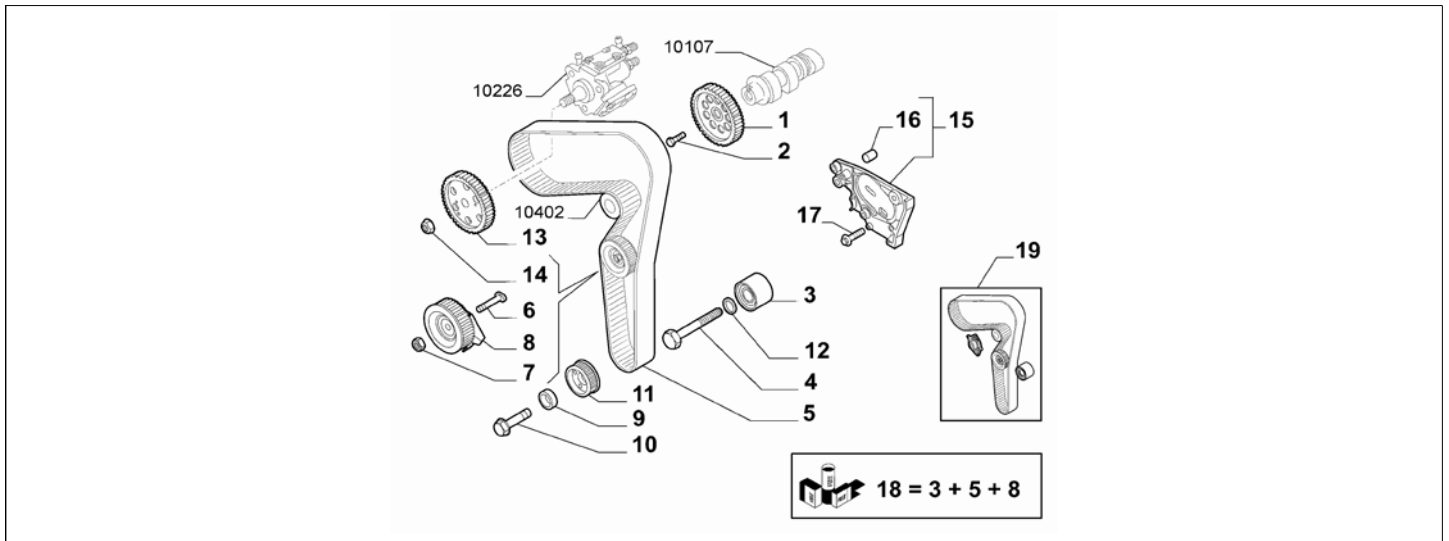

Catalogue	MITO 2008-2011	
Category	2.4 CAMSHAFT DRIVE	
Var.	01	1.6D
Rev.	00	

PartNumb.	Description	Compatibility	Modif.	Qty	Notes	Col.	Reman.
1	55264864 DRIVEN GEAR			01			
2	46441027 SCREW, M12X33			01			
3	55187100 FIXED TIGHTENER			01			
4	55190876 SCREW			01			
5	71777946 BELT			01			
6	73501847 SCREW			01			
7	73500265 NUT			01			
8	55238027 ADJUSTABLE TIGHTENER			01			
9	7743197 SPACER			01			
10	7686765 SCREW			01			
11	55238739 DRIVING GEAR			01			
12	55190554 PLANE WASHER			01			
13	55264863 DRIVEN GEAR			01			
14	73500821 NUT, M14X1,5			01			
15	55215667 SUPPORT			01			
16	10841710 DOWEL			01			
17	16287234 SCREW			01			
18 A	71754562 DISTRIBUTION CONTROL UNIT			01			
18 A	6001073301 DISTRIBUTION CONTROL UNIT, ESSENTIAL PARTS			01			
19	6000629055 KIT			01			

Legend	
1.6D	HORSE POWER (MARKET):1598