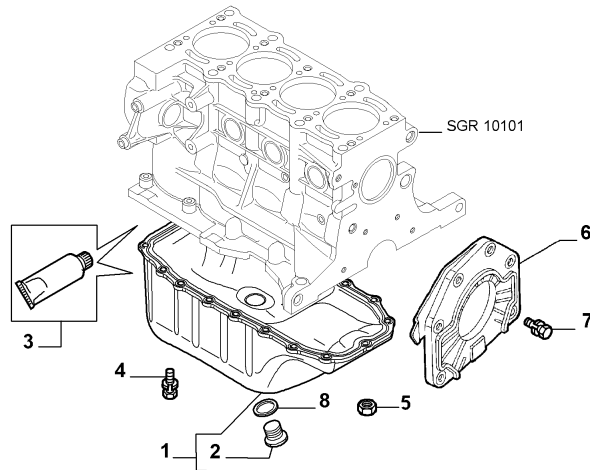

Catalogue	MITO 2008-2011	
Category	2.2 OIL SUMP AND CRANKCASE COVERS	
Var.	01	1.4 + PETROL + (78HP, 105HP, 120HP, 155HP, 135HP, 170HP)
Rev.	00	

Part Num.	Description	Compatibility	Modif.	Qty	Notes	Col.	Reman.
1	55221011 OIL SUMP, COMPL	78HP, 105HP, 135HP+TCT		01			
1	55209019 OIL SUMP, COMPL	120HP, 155HP, 135HP+ITCT, 170HP		01			
2	55184773 PLUG			01			
3	71753861 SEALER			01			
4	18750624 SCREW, M6X25			14			
5	14040611 NUT			04			
6	46539824 COVER			01			
7	11612424 SCREW AND WASHER ASSY			06			
8	10261060 SEAL GASKET			01			

Legend	
TCT	SPECIFIC GEARBOX
1.4	HORSE POWER (MARKET):1370
PETROL	FUEL:PETROL
155HP	POWER:1.4 FIRE 16V TURBO 155HP (EURO 5)
170HP	POWER:1.4 FIRE 16V TURBO MULTIAIR 170HP EURO 5
78HP	POWER:1.4 FIRE 16V 78HP EURO5
105HP	POWER:1.4 FIRE 16V MULTIAIR 105HP (EURO 5)
120HP	POWER:120HP
135HP	POWER:1.4 FIRE 16V TURBO MULTIAIR 135 HP EURO 5

Catalogue	MITO 2008-2011	
Category	2.2 OIL SUMP AND CRANKCASE COVERS	
Var.	01	1.3D + DIESEL + 90HP + EURO4
Rev.	00	

Part Num.	Description	Compatibility	Modif.	Qty	Notes	Col.	Reman.
1	55197679 OIL SUMP, COMPL			01			
2	46823509 PLUG			01			
3	18750121 SCREW, M6X14			13			
4	55192174 NUT, DIAM M6			02			
5	55185370 WALL			01			
6	55183478 SEAL GASKET			01			
7	71753111 SEALER			01			
8	55189459 SCREW, M6X18			06			

Part Num.	Description	Compatibility	Modif.	Qty	Notes	Col.	Reman.
1	55222615 OIL SUMP, COMPL			01			
2	55196309 SEAL GASKET			01			
3	55196505 PLUG			01			
4	55190219 RESILIENT BUSH			02			
5	71718365 SEAL GASKET			01			
6	14943224 SCREW AND WASHERASSY, M8X28			10			
6	55204902 SCREW AND WASHERASSY, M6X30			04			
7	71753861 SEALER			01			
8	55199580 SCREW AND WASHERASSY, M6X16			05			