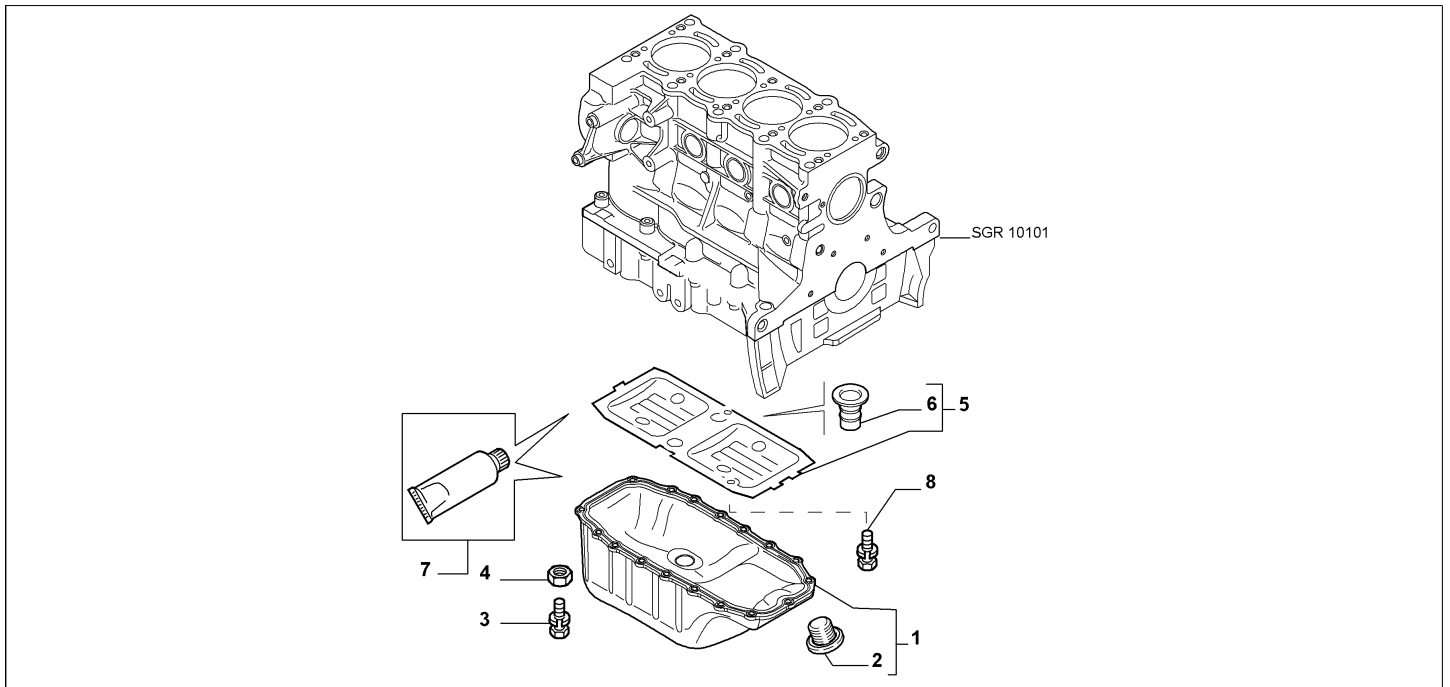

Catalogue	MITO 2008-2011	
Category	2.2 OIL SUMP AND CRANKCASE COVERS	
Var.	01	1.4 + PETROL + (78HP, 105HP, 120HP, 155HP, 135HP, 170HP)
Rev.	00	

Part Num.	Description	Compatibility	Modif.	Qty	Notes	Col.	Reman.
1	55221011 OIL SUMP, COMPL	78HP, 105HP, 135HP+TCT		01			
1	55209019 OIL SUMP, COMPL	120HP, 155HP, 135HP+ITCT, 170HP		01			
2	55184773 PLUG			01			
3	71753861 SEALER			01			
4	18750624 SCREW, M6X25			14			
5	14040611 NUT			04			
6	46539824 COVER			01			
7	11612424 SCREW AND WASHER ASSY			06			
8	10261060 SEAL GASKET			01			

Legend	
TCT	SPECIFIC GEARBOX
1.4	HORSE POWER (MARKET):1370
PETROL	FUEL:PETROL
155HP	POWER:1.4 FIRE 16V TURBO 155HP (EURO 5)
170HP	POWER:1.4 FIRE 16V TURBO MULTIAIR 170HP EURO 5
78HP	POWER:1.4 FIRE 16V 78HP EURO5
105HP	POWER:1.4 FIRE 16V MULTIAIR 105HP (EURO 5)
120HP	POWER:120HP
135HP	POWER:1.4 FIRE 16V TURBO MULTIAIR 135 HP EURO 5

Catalogue	MITO 2008-2011	
Category	2.2 OIL SUMP AND CRANKCASE COVERS	
Var.	01	1.3D + DIESEL + 90HP + EURO4
Rev.	00	

Part Num.	Description	Compatibility	Modif.	Qty	Notes	Col.	Reman.
1	55197679 OIL SUMP, COMPL			01			
2	46823509 PLUG			01			
3	18750121 SCREW, M6X14			13			
4	55192174 NUT, DIAM M6			02			
5	55185370 WALL			01			
6	55183478 SEAL GASKET			01			
7	71753111 SEALER			01			
8	55189459 SCREW, M6X18			06			

Legend	
1.3D	HORSE POWER (MARKET):1.3
DIESEL	FUEL:DIESEL
EURO4	ECOLOGY:EEC LIM. STAGE 4
90HP	POWER:1.3 SDE 90HP EURO4

Catalogue	MITO 2008-2011	
Category	2.2 OIL SUMP AND CRANKCASE COVERS	
Var.	01	1.6D
Rev.	00	