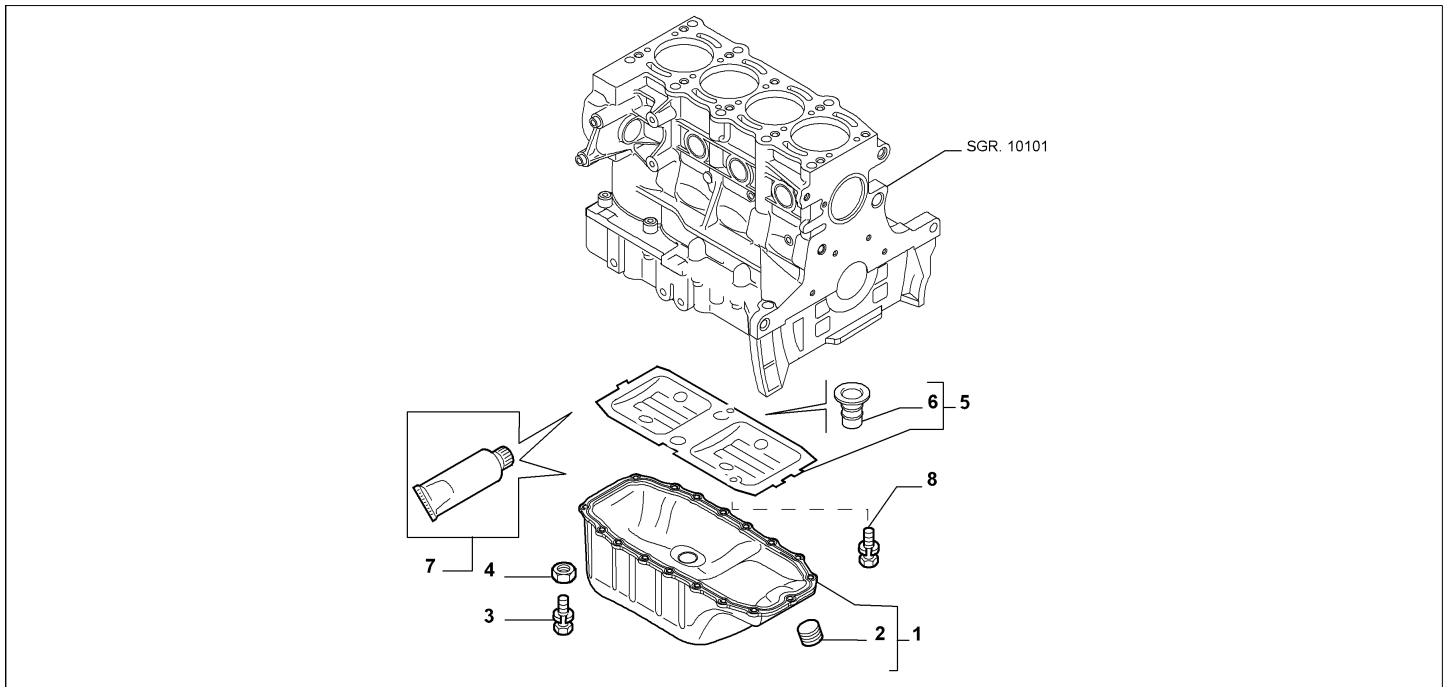

Catalogue	MITO 2008-2011	
Category	2.2 OIL SUMP AND CRANKCASE COVERS	
Var.	01	1.3D + DIESEL + (95HP, 85HP) + EURO5
Rev.	00	

Part Num.	Description	Compatibility	Modif.	Qty	Notes	Col.	Reman.
1	55197679 OIL SUMP, COMPL			01			
2	46823509 PLUG			01			
3	18750121 SCREW, M6X14			13			
4	55192174 NUT, DIAM M6			02			
5	55185370 WALL			01			
6	55183478 SEAL GASKET			01			
7	71753111 SEALER			01			
8	55189459 SCREW, M6X18			06			

Legend	
1.3D	HORSE POWER (MARKET):1.3
DIESEL	FUEL:DIESEL
EURO5	ECOLOGY:LIM.ECC PHASE 5
85HP	POWER:1.3 SDE 85HP EURO5
95HP	POWER:95HP