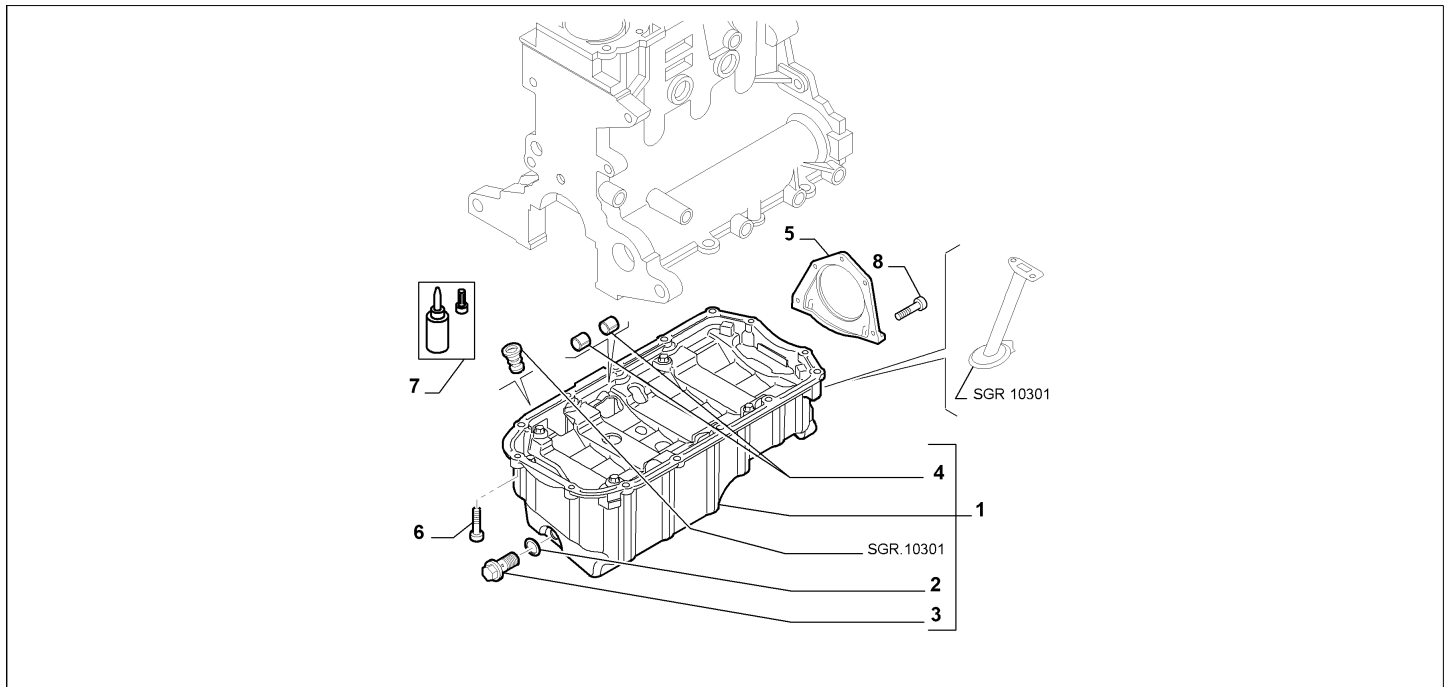

Catalogue	MITO 2008-2011	
Category	2.2 OIL SUMP AND CRANKCASE COVERS	
Var.	01	1.6D
Rev.	00	

Part Num.	Description	Compatibility	Modif.	Qty	Notes	Col.	Reman.
1	55222615 OIL SUMP, COMPL			01			
2	55196309 SEAL GASKET			01			
3	55196505 PLUG			01			
4	55190219 RESILIENT BUSH			02			
5	71718365 SEAL GASKET			01			
6	14943224 SCREW AND WASHERASSY, M8X28			10			
6	55204902 SCREW AND WASHERASSY, M6X30			04			
7	71753861 SEALER			01			
8	55199580 SCREW AND WASHERASSY, M6X16			05			

Legend	
1.6D	HORSE POWER (MARKET):1598