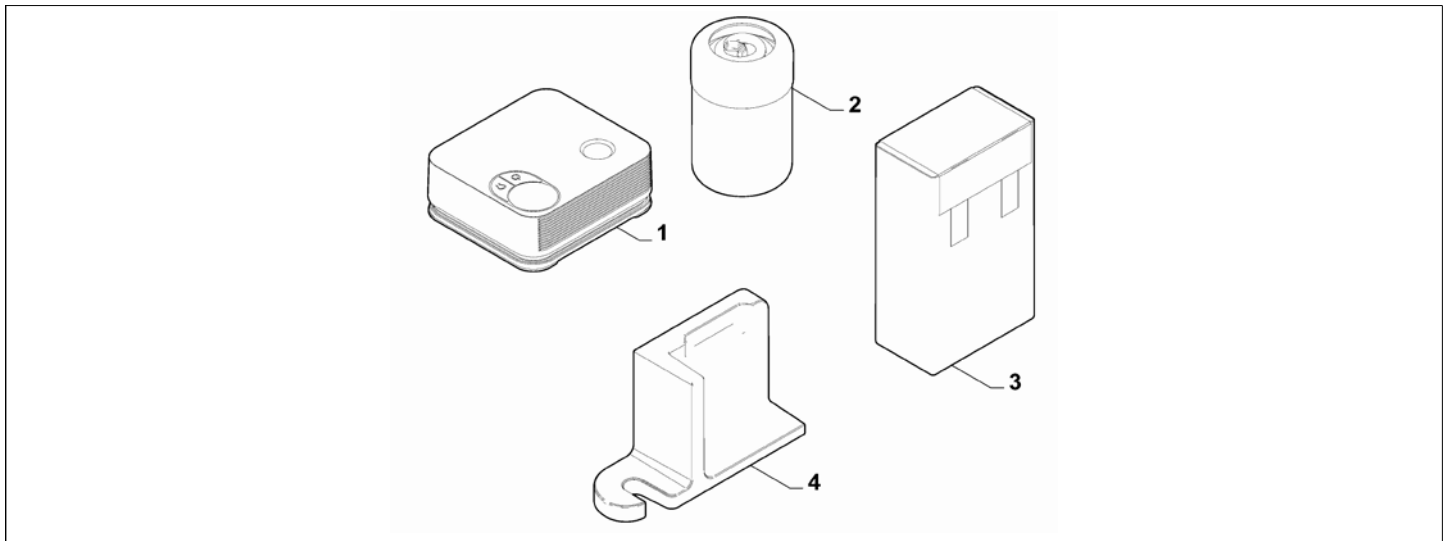

Catalogue	MITO 2008-2011	
Category	19.1 TOOLS	
Var.	03	
Rev.	00	

Part Num.	Description	Compatibility	Modif.	Qty	Notes	Col.	Reman.
1	52060699 AIR COMPRESSOR, , VALID ONLY FOR GERMAN MARKET			1			
2	6000625334 BOTTLE FOR TIRES, , VALID ONLY FOR GERMAN MARKET			1	ONLY USE WITH COMPRESSOR 52060699		
3	52067818 TOOL BAG			1			
4	52067813 CONTAINER			1