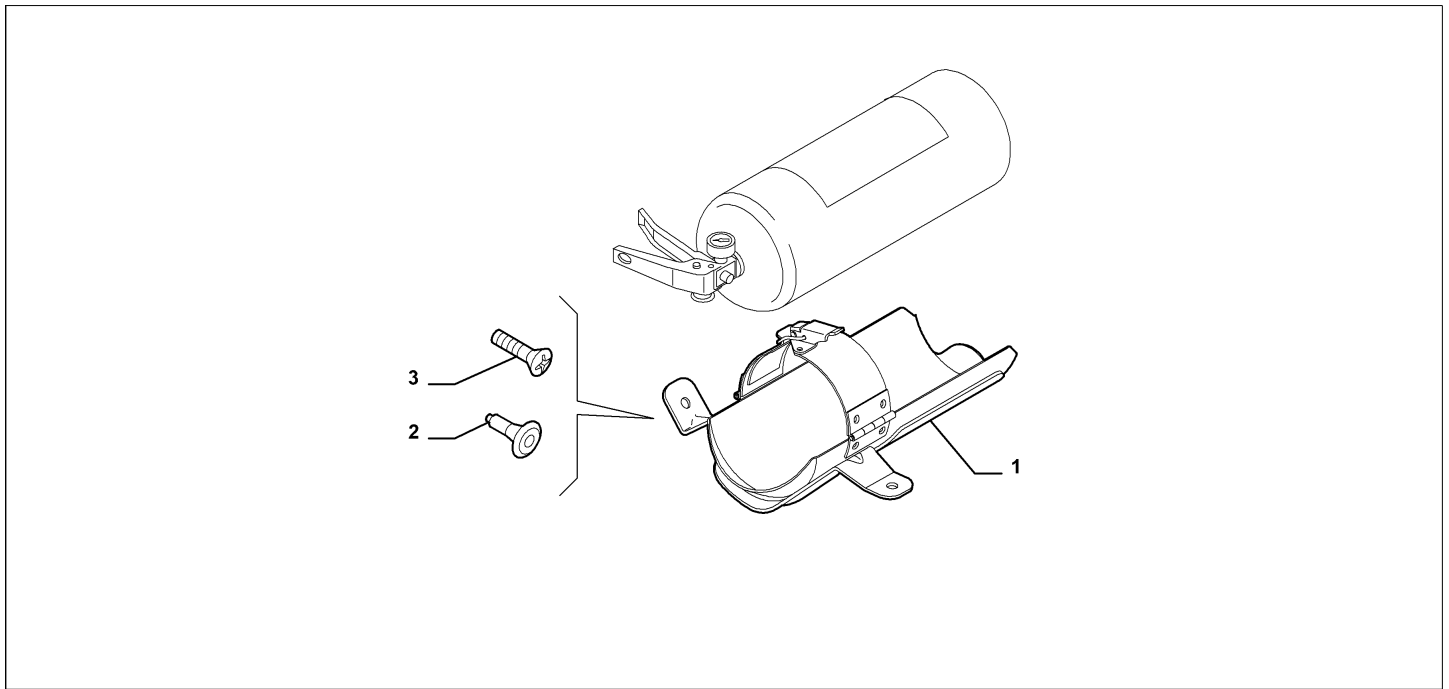

Catalogue	MITO 2008-2011	
Category	19.1 TOOLS	
Var.	02	
Rev.	00	

Part Num.	Description	Compatibility	Modif.	Qty	Notes	Col.	Reman.
1	50513792 BRACKET	912		01			
2	15624411 RIVET	912		01			
3	11568424 SCREW	912		01			

Legend	
912	FIRE EXTINGUISHER