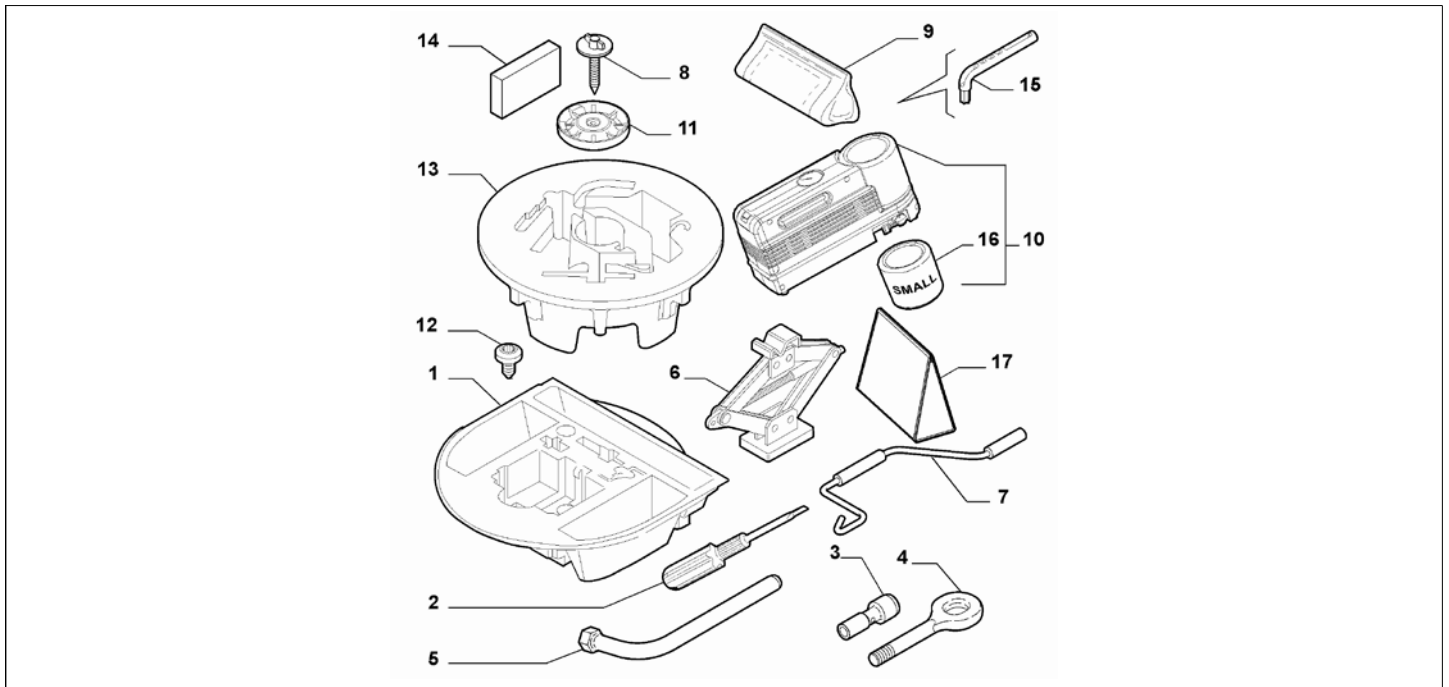

Catalogue	MITO 2008-2011	
Category	19.1 TOOLS	
Var.	01	
Rev.	00	

Part Num.	Description	Compatibility	Modif.	Qty	Notes	Col.	Reman.
1	51776344	TOOL BAG	!LPG+!718		1		
1	51855454	TOOL BAG	LPG		1		
2	46424368	SCREWDRIVER			01		
3	46749268	BUSHING	803		01		
4	51722108	TOW HOOK			01		
5	14533431	PIPE WRENCH	803		01		
6	46522290	JACK	803		01		
7	7780168	LEVER	803		01		
8	50513280	PLUG	718		1		
8	51776297	PLUG	!718+803		1		
9	51784258	TOOL BAG	718+803		1		
10	51773129	KIT EMERGENCY, COMPL			01		
11	50513279	PAD	718+803		1		
12	18782124	SCREW	!718		1		
13	50513278	TOOL KIT W/BAG	718		1		
13	50508976	TOOL KIT W/BAG	!718+803		1		
14	51703162	PAD			04		
15	50515738	LEVER			01		
16	71745129	BOTTLE FOR TIRES, , NOT VALID FOR GERMAN MARKET			01		
17	51855454	TOOL BAG	LPG		1		

Legend	
LPG	LPG POWER SUPPLY (ITALY STANDARD)
718	HI-FI AUDIO SYSTEM
803	SPARE WHEEL

Catalogue	MITO 2008-2011	
Category	19.1 TOOLS	
Var.	02	
Rev.	00	

Part Num.	Description	Compatibility	Modif.	Qty	Notes	Col.	Reman.
1	50513792 BRACKET	912		01			
2	15624411 RIVET	912		01			
3	11568424 SCREW	912		01			