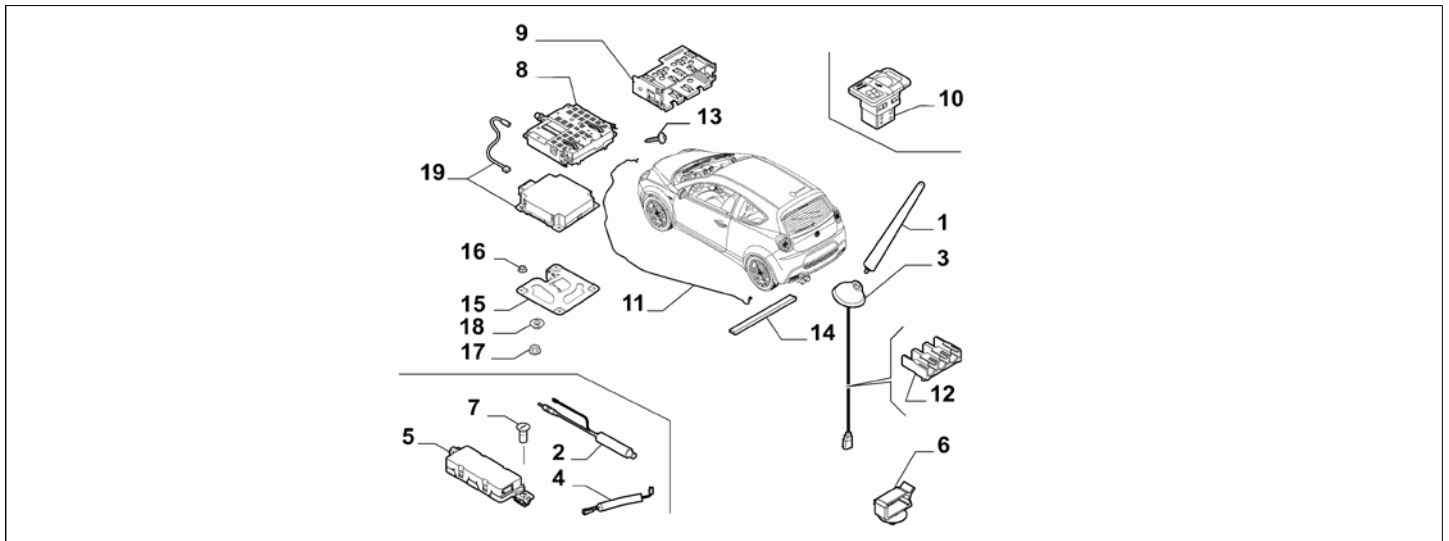

Catalogue	MITO 2008-2011	
Category	18.9 CAR RADIO DEVICES	
Var.	02	
Rev.	00	

Part Num.	Description	Compatibility	Modif.	Qty	Notes	Col.	Reman.
1	51819862	ANTENNA	AM00, AM47, AM87		1		
1	50508217	ANTENNA	AM26		1		
2	50901149	ADAPTER	082		1		
3	50520806	SUPPORT	I41A+I4CU+I506+I55Y+I5VZ+I717		1		
3	50520806	SUPPORT	41A+I4CU+I55Y+I5VZ+I717		1		
3	50520806	SUPPORT	506		1		
3	50520806	SUPPORT	I4CU+I55Y+I5VZ+717		1		
3	50508224	SUPPORT	55Y		1		
3	51809363	SUPPORT	4CU+I55Y		1		
3	51809363	SUPPORT	I55Y+5VZ		1		
4	50512633	FILTER	717, 4CU, 5VZ		2		
5	50508506	AMPLIFIER	717, 4CU, 5VZ		1		
6	50515132	CLIP	718, 803		01		
7	15688507	SCREW			02		
8	50520143	BLU & ME	4J3+54K	C14440	01		
8	50520144	BLU & ME	4ZS+54K	C14440	1		
8	50521871	BLU & ME	4J3+I54K, 4ZS, 5CM, 65W, 68R		1		
8	50508495	BLU & ME NAV	55Y		01		
9	50511733	BRACKET	4J3, 55Y, 4ZS		1		
10	156089113	CONNECTION	4J3, 55Y, 4ZS		1		
11	50508501	ELECTRIC CABLE	I4CU+55Y+I5VZ		1		
11	50510126	ELECTRIC CABLE	4CU+I55Y		1		
11	50510126	ELECTRIC CABLE	I55Y+5VZ		1		
12	50512015	CLIP	I4CU+I55Y+I5VZ		1		
12	50512015	CLIP	4CU+I55Y		2		
12	50512015	CLIP	55Y		2		
12	50512015	CLIP	I55Y+5VZ		2		
13	46558583	SCREW	4J3, 55Y		02		
14	50515131	INSULATOR	718+803		1		
15	50516565	BRACKET	S/S		01		
16	14084111	NUT	S/S		01		
17	13046118	NUT	S/S		01		
18	7799951	BUTTON	RHD+S/S		01		
19	50520764	BRANCH CONTROL UNIT	S/S+I718		1