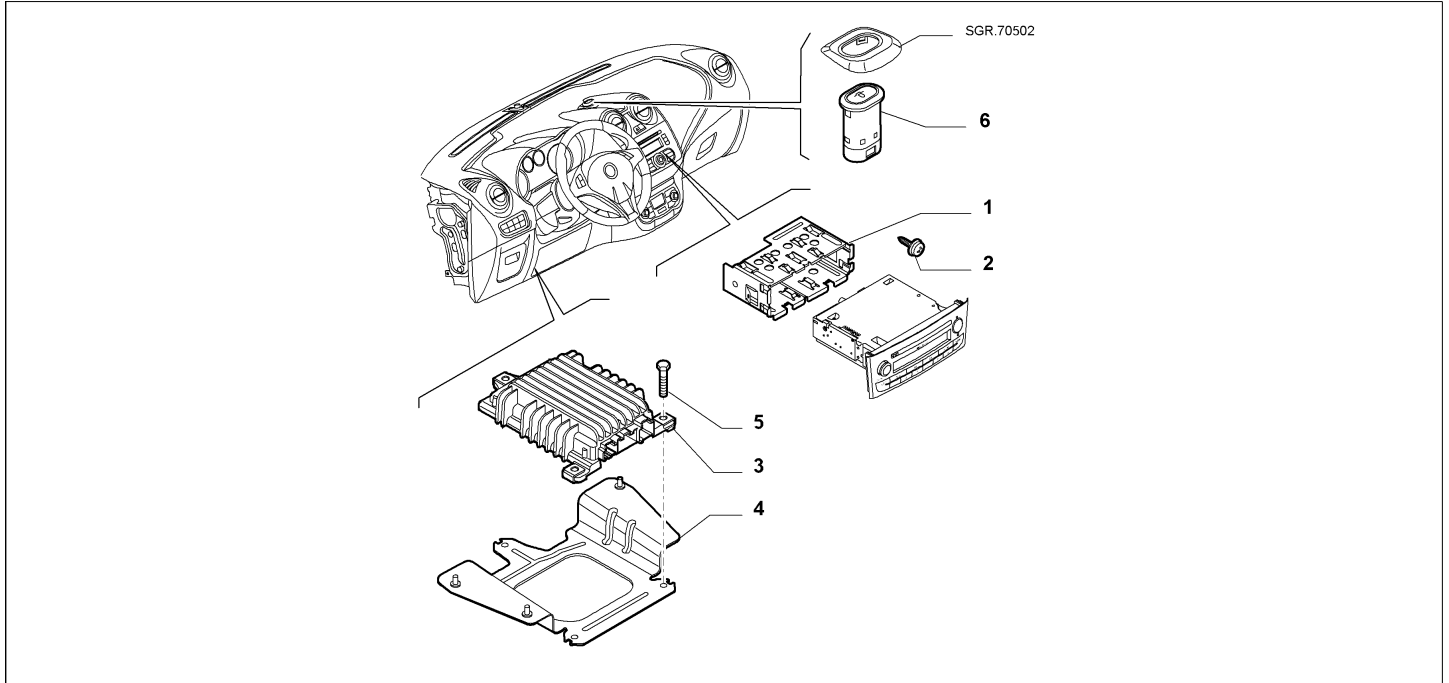

Catalogue	MITO 2008-2011	
Category	18.9 CAR RADIO DEVICES	
Var.	03	
Rev.	00	

Part Num.	Description	Compatibility	Modif.	Qty	Notes	Col.	Reman.
1	50509526 BRACKET	41A, 506, 717		1			
1	50511732 BRACKET	4CU, 5VZ		1			
2	46558583 SCREW			01			
3	50508505 AMPLIFIER	718		1			
4	50510290 BRACKET	LHD+ITCT+718		1			
4	50510291 BRACKET	RHD+ITCT+718		1			
4	50516034 BRACKET	TCT+718		1			
5	18750524 SCREW			06			
6	156087821 CONNECTION	54K, 68R		1			

Legend	
TCT	SPECIFIC GEARBOX
41A	CD RADIO WITH MP3 PLAYER
4CU	MAP RADIO NAVIGATOR
506	RADIO W. SPECIFIC FREQUENCIES
54K	PROVISION FOR PDA
5VZ	MAP RADIO NAVIGATOR WITH TMC PRO
68R	PDA SETUP 2
717	RADIO EXTRA SERIES 2
718	HI-FI AUDIO SYSTEM
RHD	STEERING:RIGHT
LHD	STEERING:LEFT