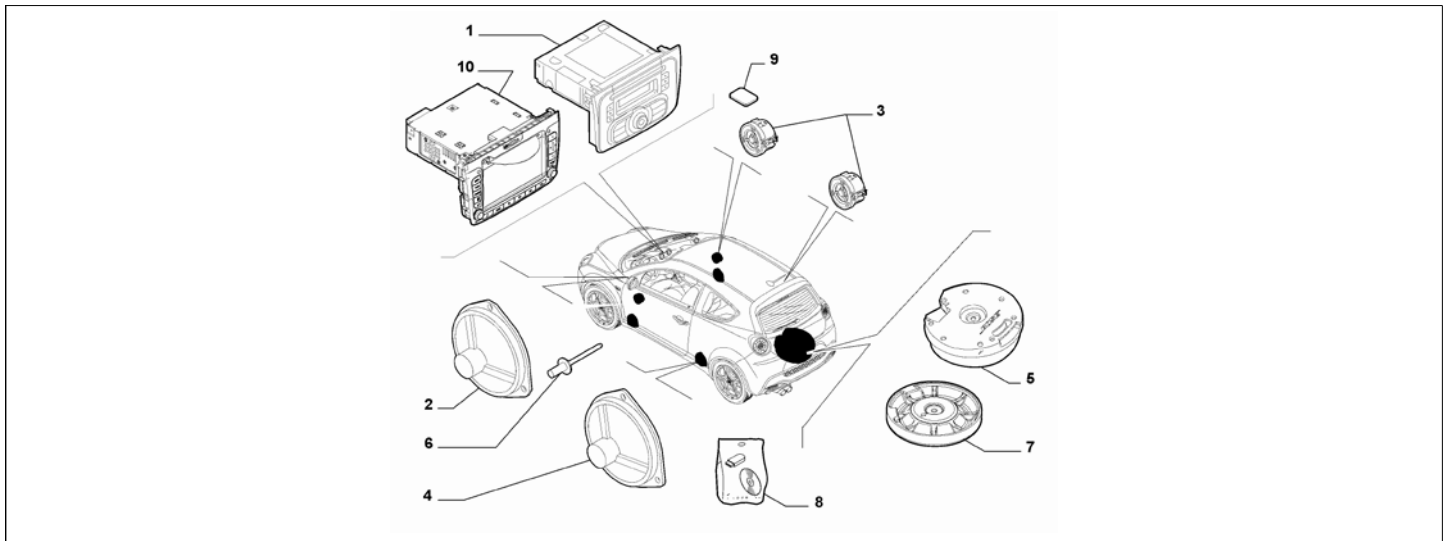

Catalogue	MITO 2008-2011	
Category	18.9 CAR RADIO DEVICES	
Var.	01	
Rev.	00	

Part Num.	Description	Compatibility	Modif.	Qty	Notes	Col.	Reman.
1	156087349	CAR RADIO SET	41A	C13952	01		
1	156091908	CAR RADIO SET	41A	D13952, C14251	01		
1	156097078	CAR RADIO SET	41A	D14251, C14804	01		
1	156097880	CAR RADIO SET	41A	D14804, C14614	01		
1	156099052	CAR RADIO SET	41A	D14614	01		
1	156087350	CAR RADIO SET	717	C13952	01		
1	156091909	CAR RADIO SET	717	D13952, C14251	01		
1	156097079	CAR RADIO SET	717	D14251, C14804	01		
1	156097881	CAR RADIO SET	717	D14804, C14614	01		
1	156099053	CAR RADIO SET	717	D14614	01		
1	156087351	CAR RADIO SET	506	C13952	01		
1	156091910	CAR RADIO SET	506	D13952, C14251	01		
1	156097080	CAR RADIO SET	506	D14251, C14804	01		
1	156097882	CAR RADIO SET	506	D14804, C14614	01		
1	156099054	CAR RADIO SET	506	D14614	01		
2	51830230	LOUD SPEAKER, ANTERIORE	082+1718		2		
2	51830230	LOUD SPEAKER, ANTERIORE	41A+1718		2		
2	51830230	LOUD SPEAKER, ANTERIORE	506+1718		2		
2	51830230	LOUD SPEAKER, ANTERIORE	717+1718		2		
2	51830230	LOUD SPEAKER, ANTERIORE	4CU+1718		2		
2	51830230	LOUD SPEAKER, ANTERIORE	5VZ+1718		2		
2	50500509	LOUD SPEAKER, ANTERIORE	718		2		
3	55701249	LOUD SPEAKER	4CU, 5VZ, 717, 1718		04		
3	55701249	LOUD SPEAKER	506	C14250	02		
3	60682304	LOUD SPEAKER	718		04		
4	50500509	LOUD SPEAKER, REAR	718		1		
4	50508493	LOUD SPEAKER, REAR	082+1718		1		