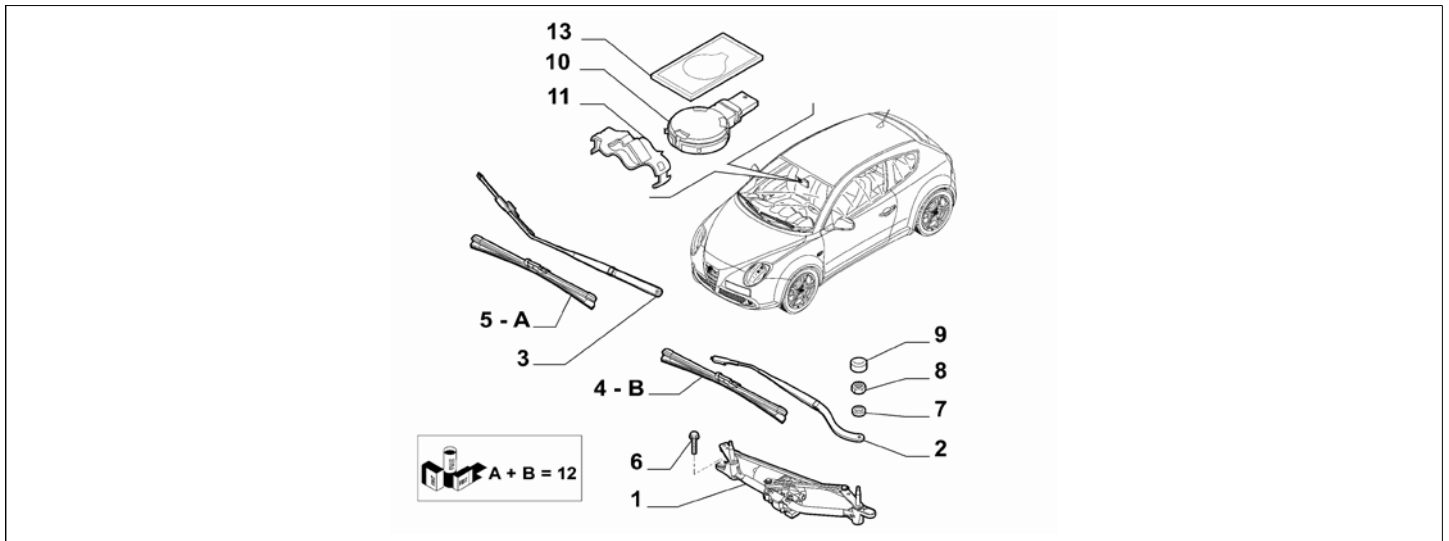

Catalogue	MITO 2008-2011	
Category	18.7 WINDSCREEN WIPER	
Var.	05	
Rev.	00	

Part Num.	Description	Compatibility	Modif.	Qty	Notes	Col.	Reman.
1	50520319 WINDSHIELD WIPER	LHD		01			
1	50508578 WINDSHIELD WIPER	RHD		01			
2	50521548 WIPER ARM, LH	LHD		1			
2	50521549 WIPER ARM, RH	RHD		1			
3	50508581 WIPER ARM, RH	LHD		1			
3	50508582 WIPER ARM, LH	RHD		1			
4	50539273 WIPER BLADE, RH	RHD		1			
5	50539275 WIPER BLADE, LH	RHD		1			
6	46832715 SCREW, M6X28			03			
7	12601374 LOCK WASHER			02			
8	12601374 LOCK WASHER, M8			02			
9	60508175 BOOT			02			
10	50530575 SENSOR	347		1			
11	46799008 CLIP	347		01			
12	71805776 SET OF KNIVES	LHD		1			
13	71775717 ADHESIVE SET	347		1			

Legend	
347	RAIN SENSOR
RHD	STEERING:RIGHT
LHD	STEERING:LEFT