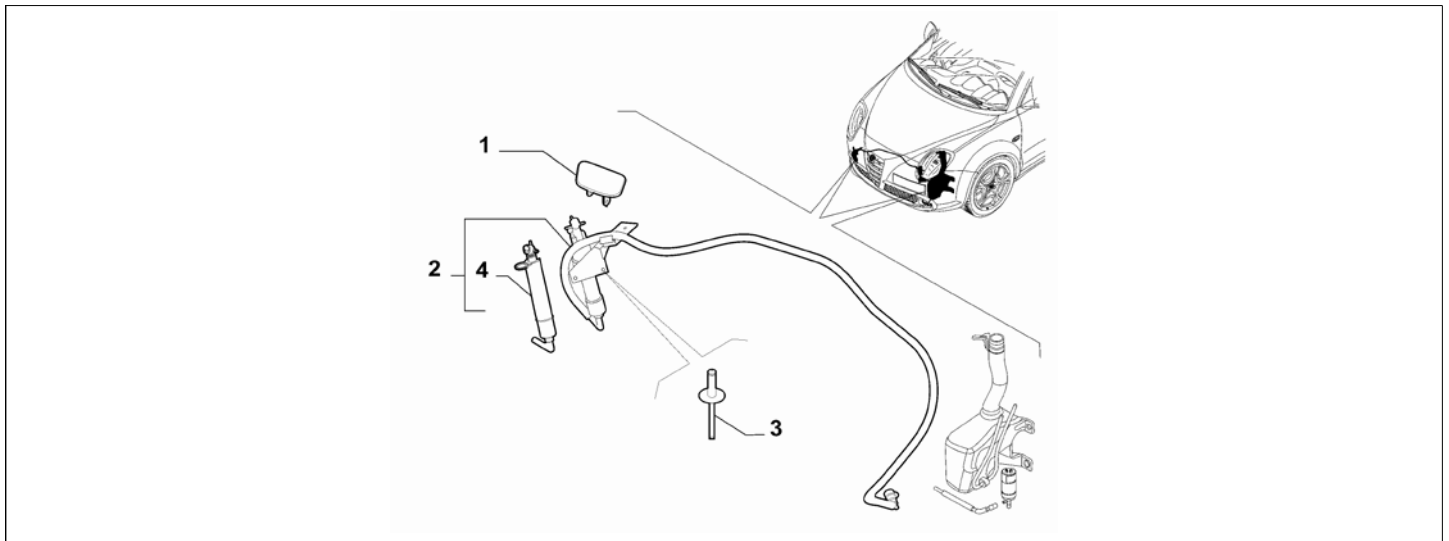

Catalogue	MITO 2008-2011	
Category	18.7 WINDSCREEN WIPER	
Var.	03	
Rev.	00	

Part Num.	Description	Compatibility	Modif.	Qty	Notes	Col.	Reman.
1	156084373 COVER, RH	LL0+102, LL2+102		1	WITH PRIMER		
1	156084388 COVER, LH	LL0+102, LL2+102		1	WITH PRIMER		
1	156093717 COVER, RH	102+988		1			
1	156093718 COVER, LH	102+988		1			
2	50516827 KIT HEADLAMP WIPER	102		1			
3	51756626 RIVET	102		02			
4	71769661 SPRINKLE, RIGHT	102		01			
4	71769660 SPRINKLE, LEFT	102		01			

Legend	
102	HEADLIGHT WIPERS
988	SPECIAL SERIES
LL0	TRIM LEVEL:PROGRESSION
LL2	TRIM LEVEL:DISTINCTIVE