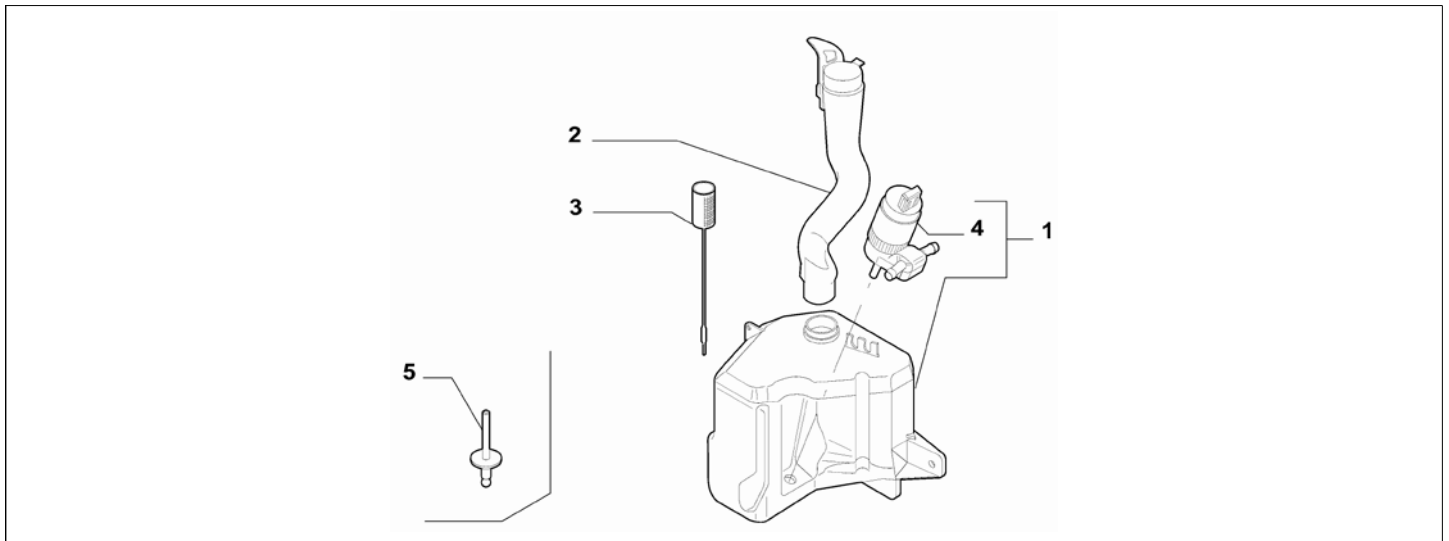

Catalogue	MITO 2008-2011	
Category	18.7 WINDSCREEN WIPER	
Var.	01	
Rev.	00	

Part Num.	Description	Compatibility	Modif.	Qty	Notes	Col.	Reman.
1	50512921 TANK	!102		1			
2	50509232 PIPE	!102		01			
3	51773167 FILTER	!102		1			
4	55702893 ELECTROPUMP	!102		01			
5	51757515 RIVET	!102		02			