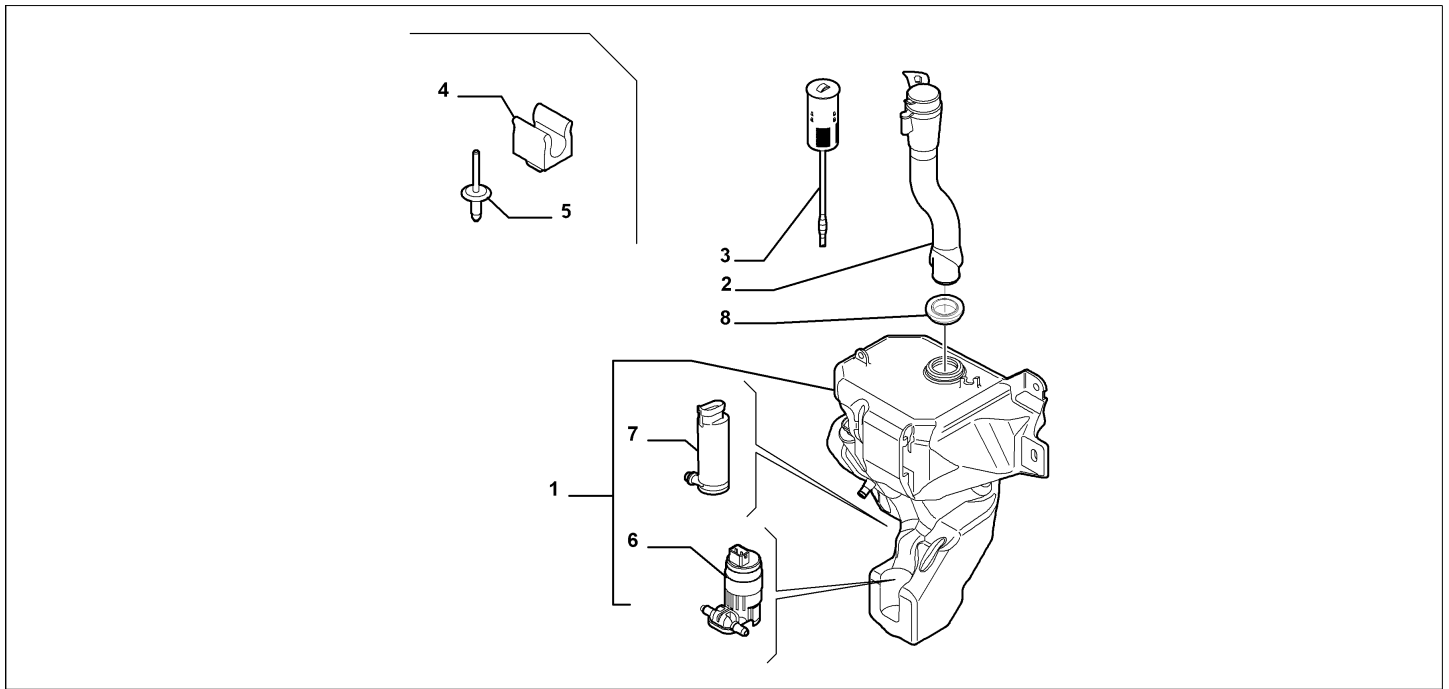

Catalogue	MITO 2008-2011	
Category	18.7 WINDSCREEN WIPER	
Var.	02	
Rev.	00	

Part Num.	Description	Compatibility	Modif.	Qty	Notes	Col.	Reman.
1	50508589 TANK, COMPL	102		01			
2	50509232 PIPE	102		01			
3	51759135 FILTER	102		01			
4	14501087 CLIP	102		02			
5	51757515 RIVET	102		02			
6	71740942 ELECTROPUMP	102		01			
7	71740944 ELECTROPUMP	102		01			
8	71775911 HEAD GASKET, SEALING GASKET	102		1			

Legend	
102	HEADLIGHT WIPERS