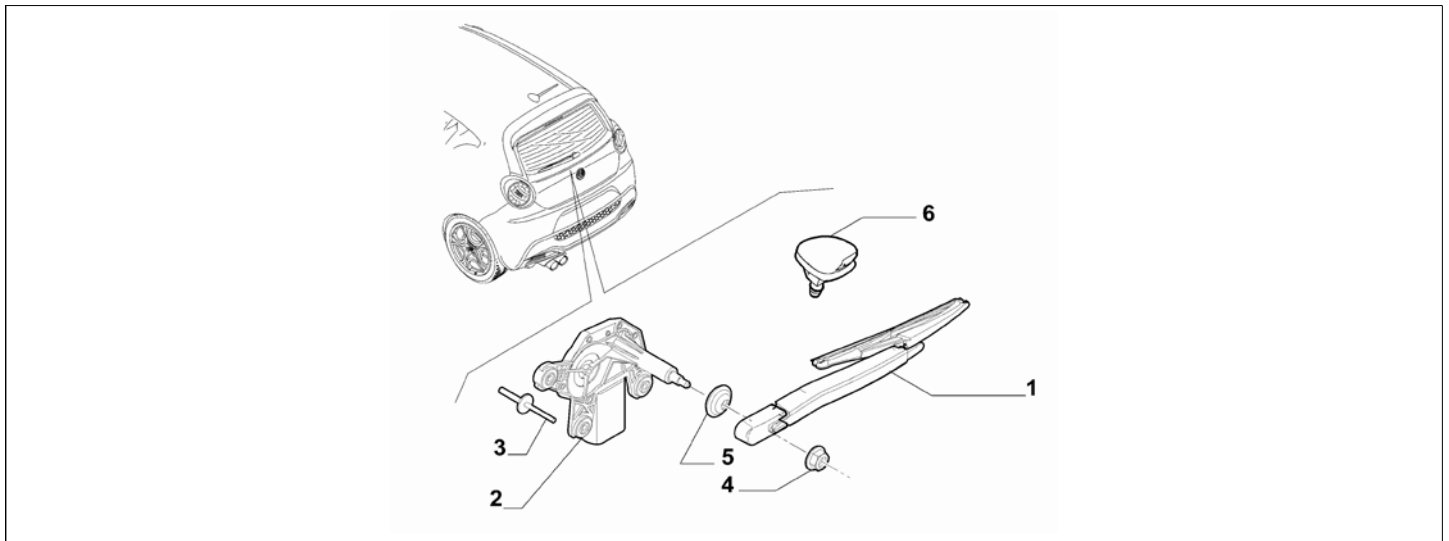

Catalogue	MITO 2008-2011	
Category	18.7 WINDSCREEN WIPER	
Var.	06	
Rev.	00	

Part Num.	Description	Compatibility	Modif.	Qty	Notes	Col.	Reman.
1	50508588 WIPER ARM			1			
2	50508587 BACKLIGHT WIPER			1			
3	51762245 RIVET			03			
4	16102211 NUT, M8			01			
5	51749955 SEAL GASKET			01			
6	735465214 SPRINKLE			1